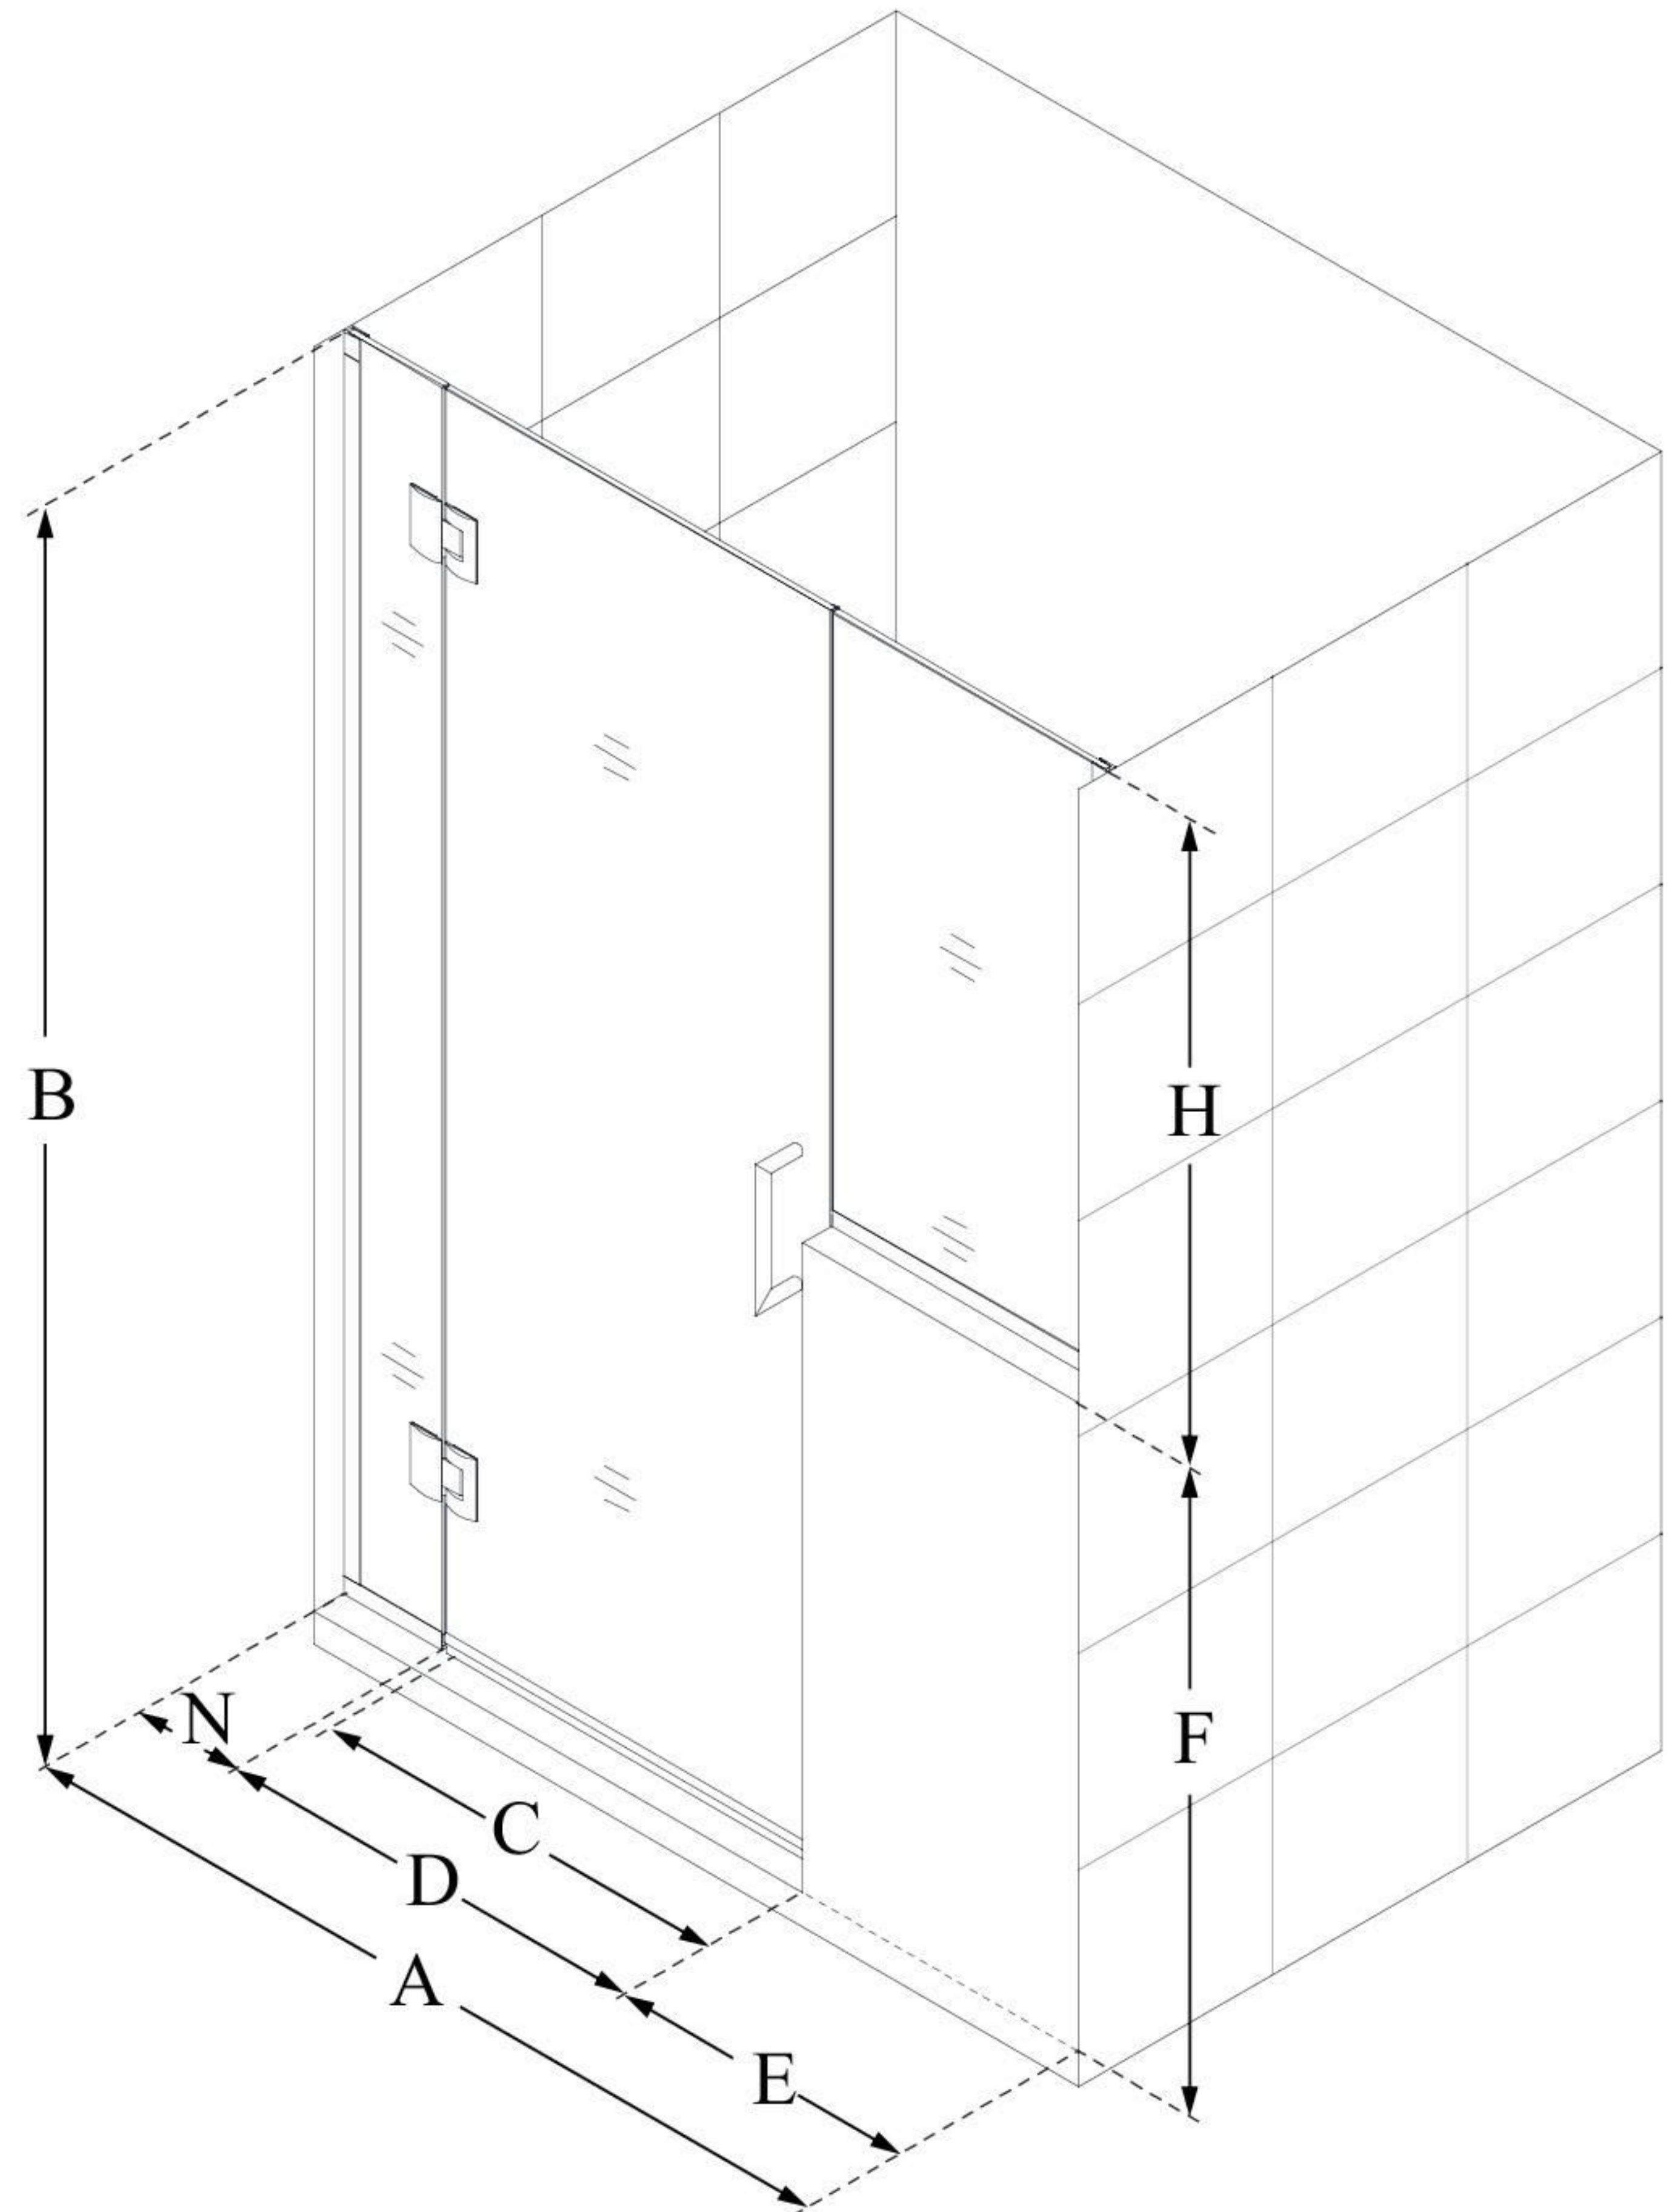

# UNIDOOR-X

DreamLine Unidoor-X 62-62  
1/2" W x 72" H Frameless Hinged  
Shower Door, Clear Glass

**SWING DOOR**

## CONFIGURATION DIMENSIONS:

**A: 62 - 62 1/2"**

MODEL WIDTH

**B: 72"**

MODEL HEIGHT

**C: 25"**

ACCESS WIDTH

**D: 26"**

DOOR WIDTH

**E: 30"**

INLINE BUTTRESS PANEL WIDTH

**F: 38"**

BUTTRESS WALL HEIGHT

**H: 34"**

BUTTRESS GLASS HEIGHT

**N: 6"**

HINGE PANEL WIDTH

DreamLine reserves the right to update or modify the hardware or materials pictured without prior notice for the purpose of product improvement and customer satisfaction.