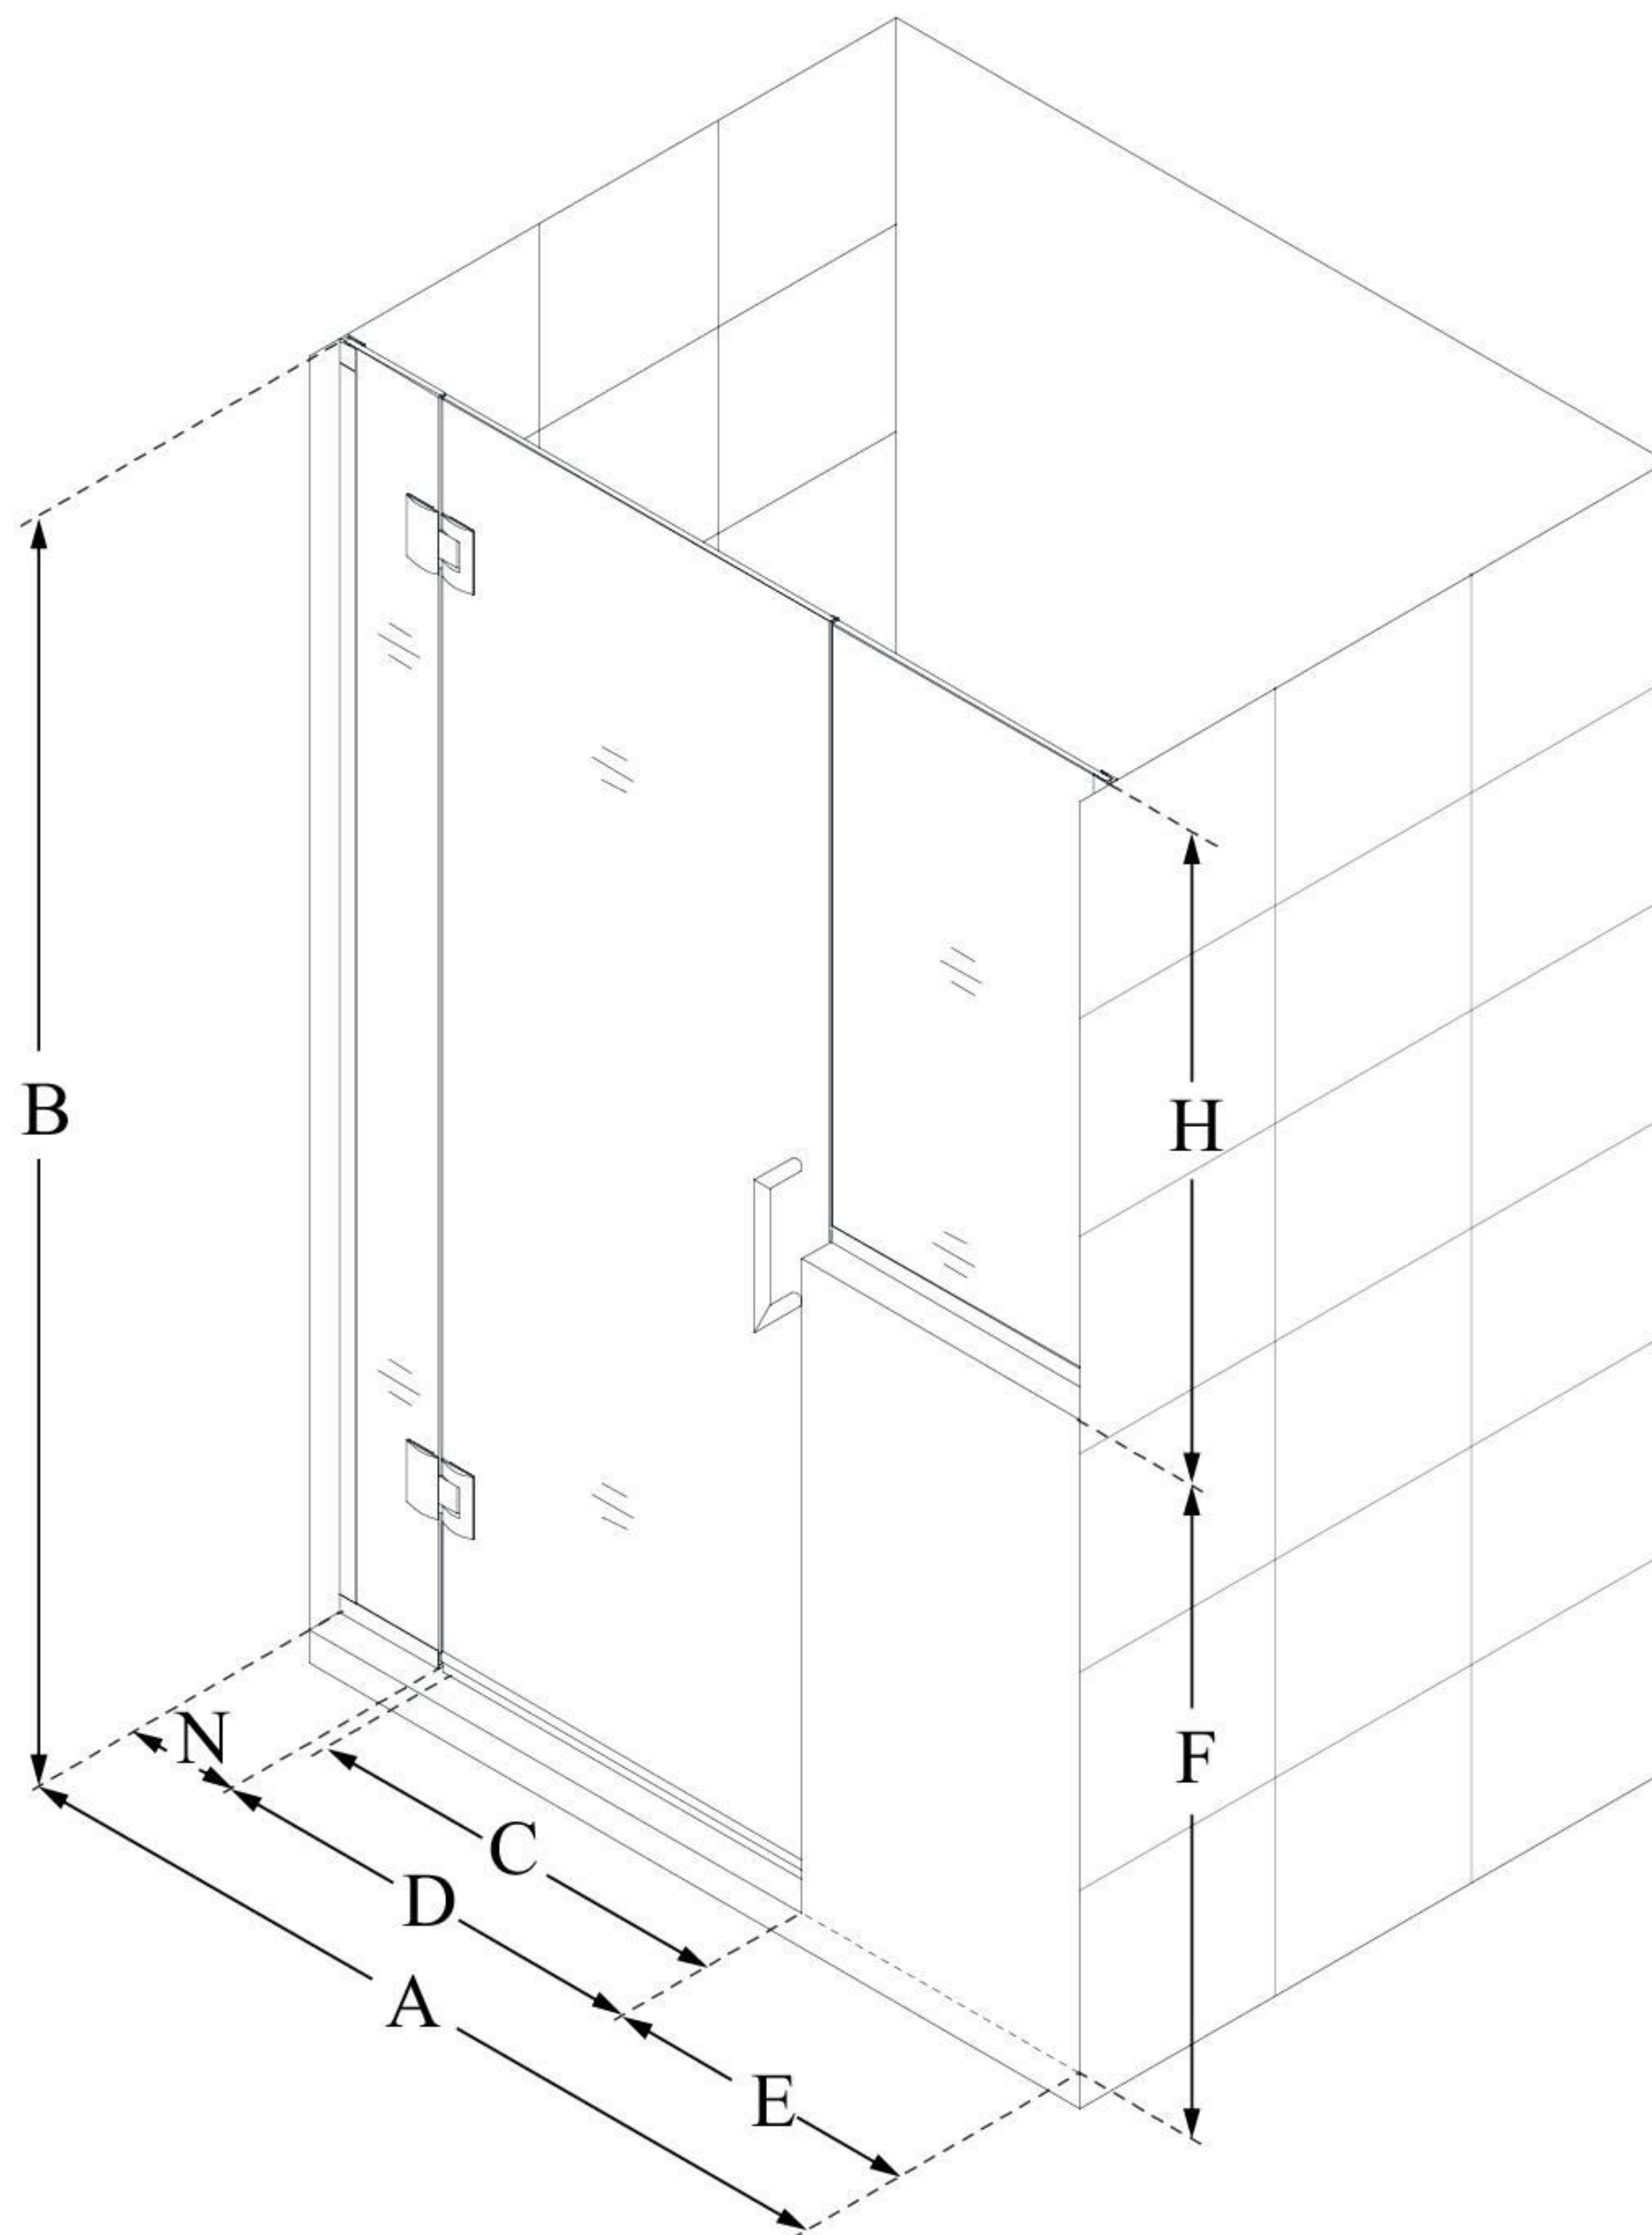

## UNIDOOR-X

DreamLine Unidoor-X 56-56  
1/2" W x 72" H Frameless Hinged  
Shower Door, Clear Glass

**SWING DOOR**

### CONFIGURATION DIMENSIONS:

**A: 56 - 56 1/2"**

MODEL WIDTH

**B: 72"**

MODEL HEIGHT

**C: 25"**

ACCESS WIDTH

**D: 26"**

DOOR WIDTH

**E: 24"**

INLINE BUTTRESS PANEL WIDTH

**F: 36"**

BUTTRESS WALL HEIGHT

**H: 36"**

BUTTRESS GLASS HEIGHT

**N: 6"**

HINGE PANEL WIDTH

DreamLine reserves the right to update or modify the hardware or materials pictured without prior notice for the purpose of product improvement and customer satisfaction.