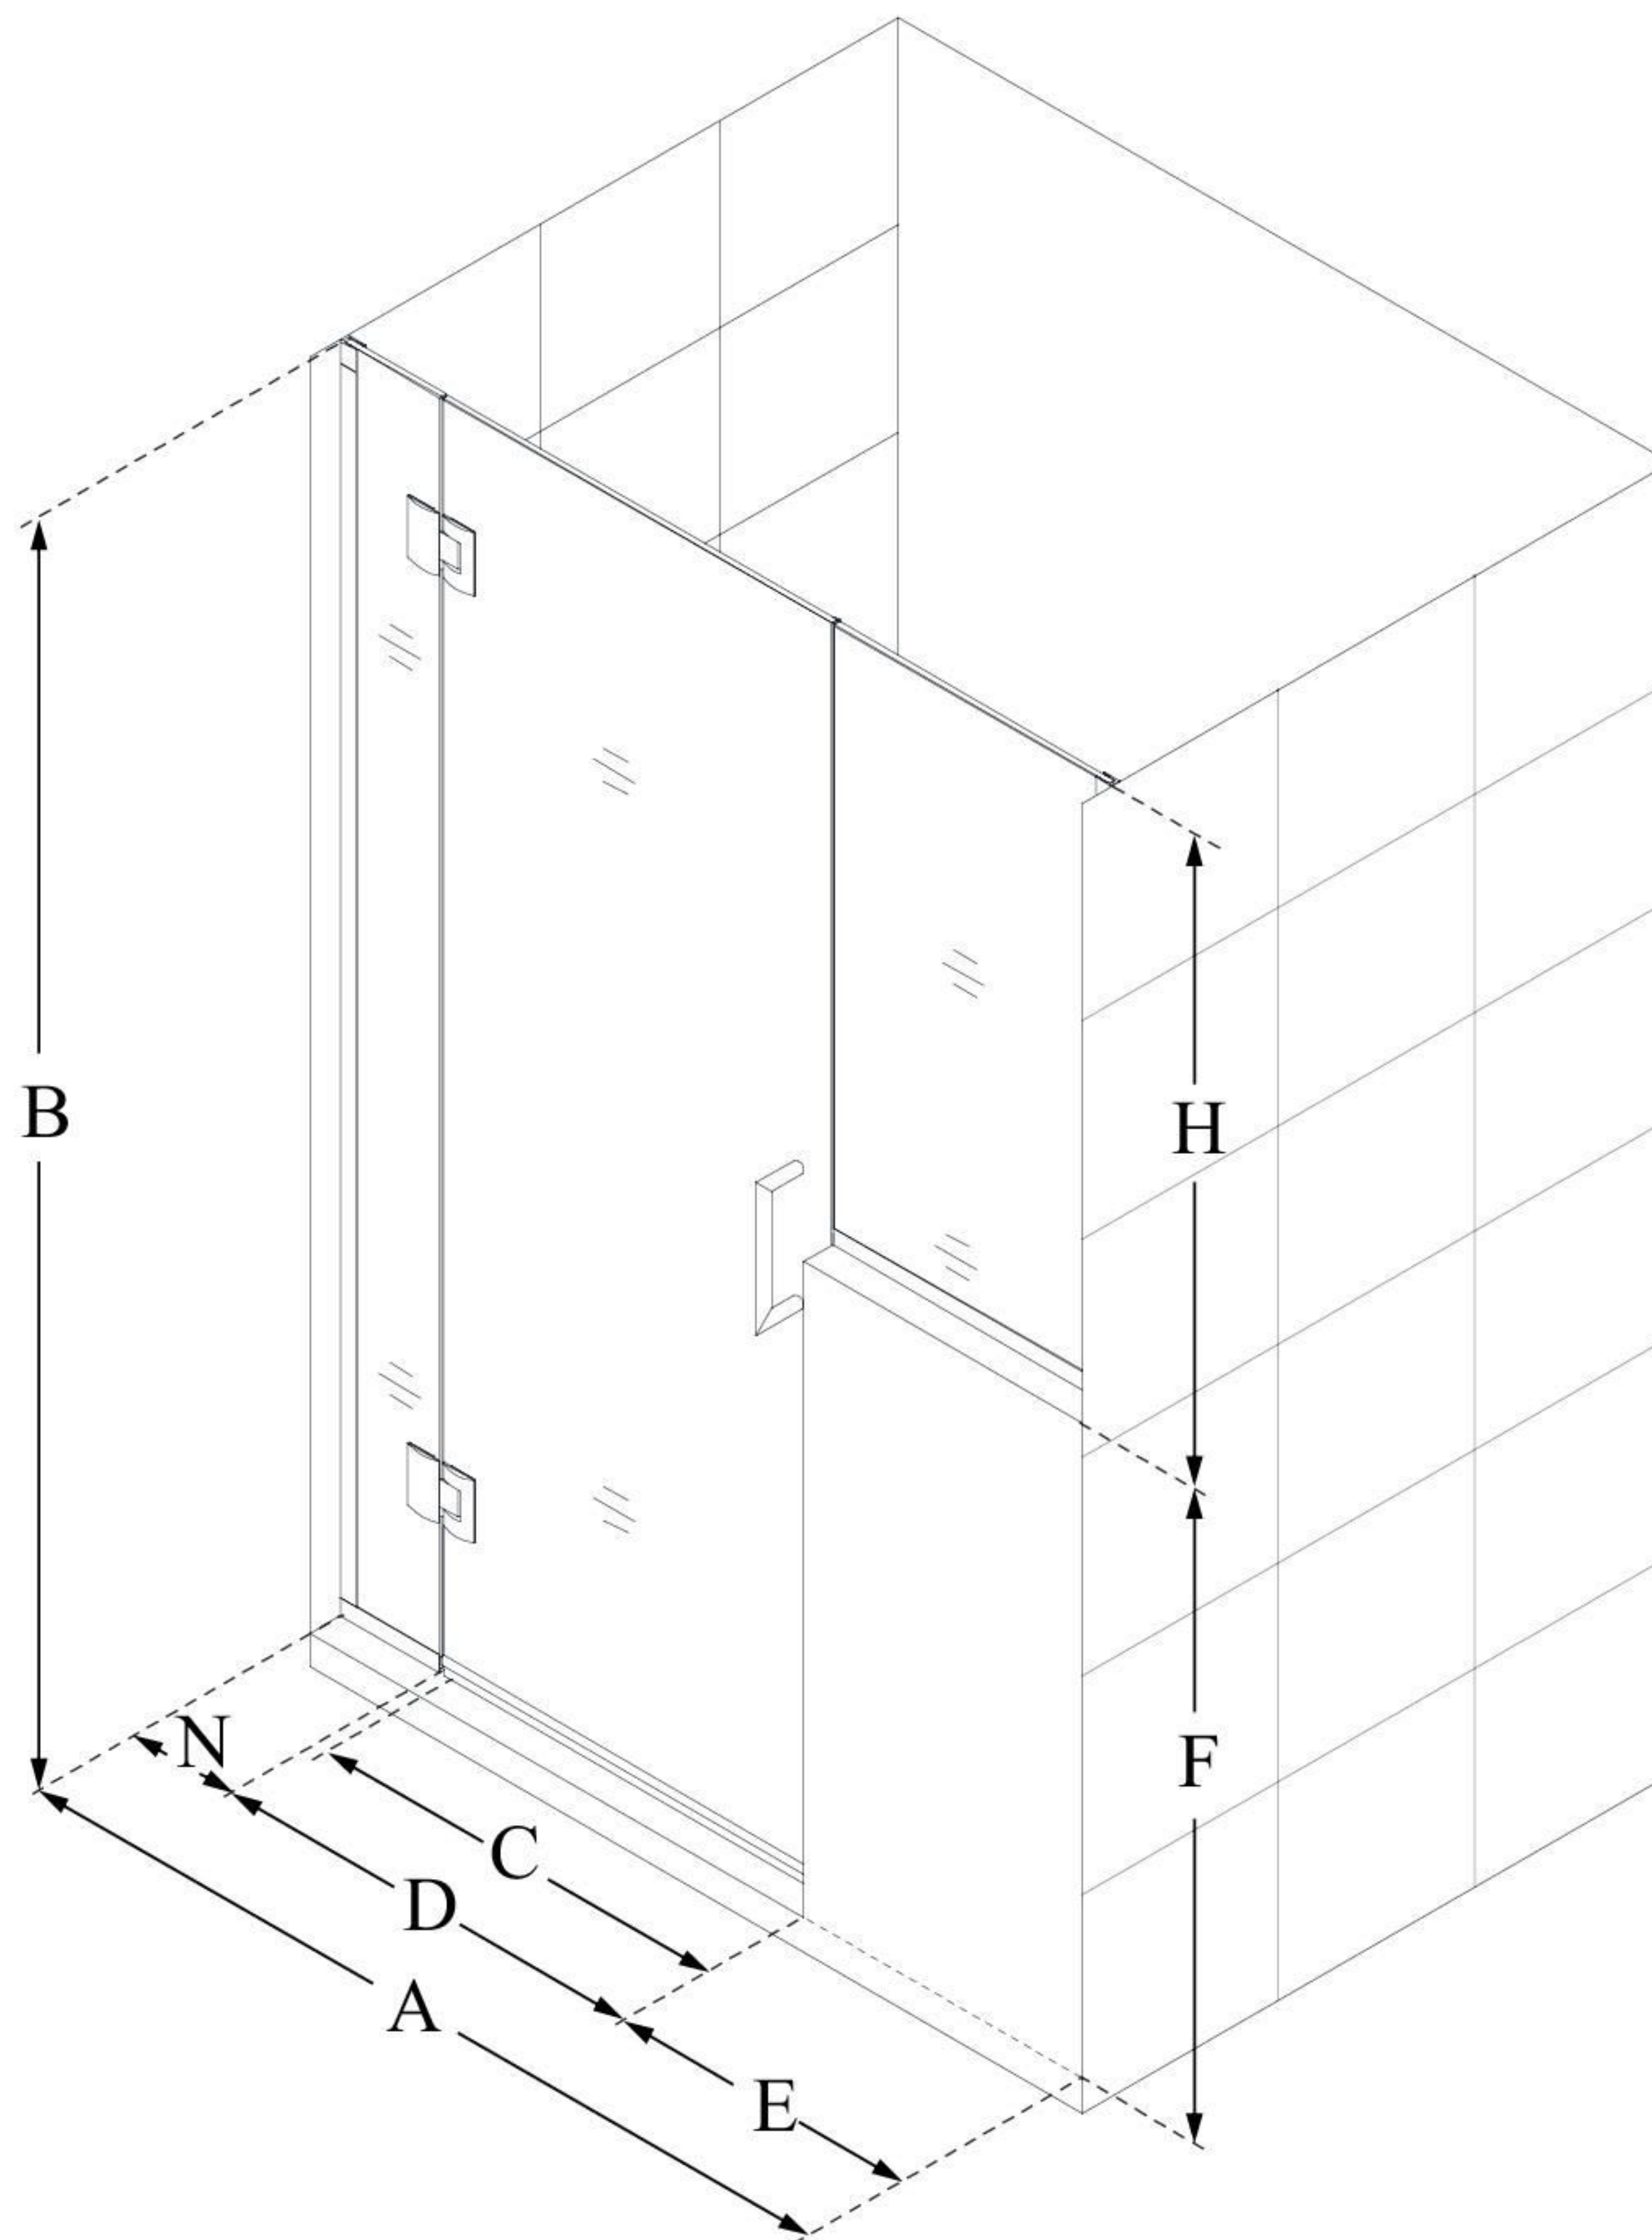

D1262434

UNIDOOR-X

DreamLine Unidoor-X 56-56
1/2" W x 72" H Frameless Hinged
Shower Door, Clear Glass

SWING DOOR

CONFIGURATION DIMENSIONS:

A: 56 - 56 1/2"

MODEL WIDTH

B: 72"

MODEL HEIGHT

C: 25"

ACCESS WIDTH

D: 26"

DOOR WIDTH

E: 24"

INLINE BUTTRESS PANEL WIDTH

F: 38"

BUTTRESS WALL HEIGHT

H: 34"

BUTTRESS GLASS HEIGHT

N: 6"

HINGE PANEL WIDTH

DreamLine reserves the right to update or modify the hardware or materials pictured without prior notice for the purpose of product improvement and customer satisfaction.