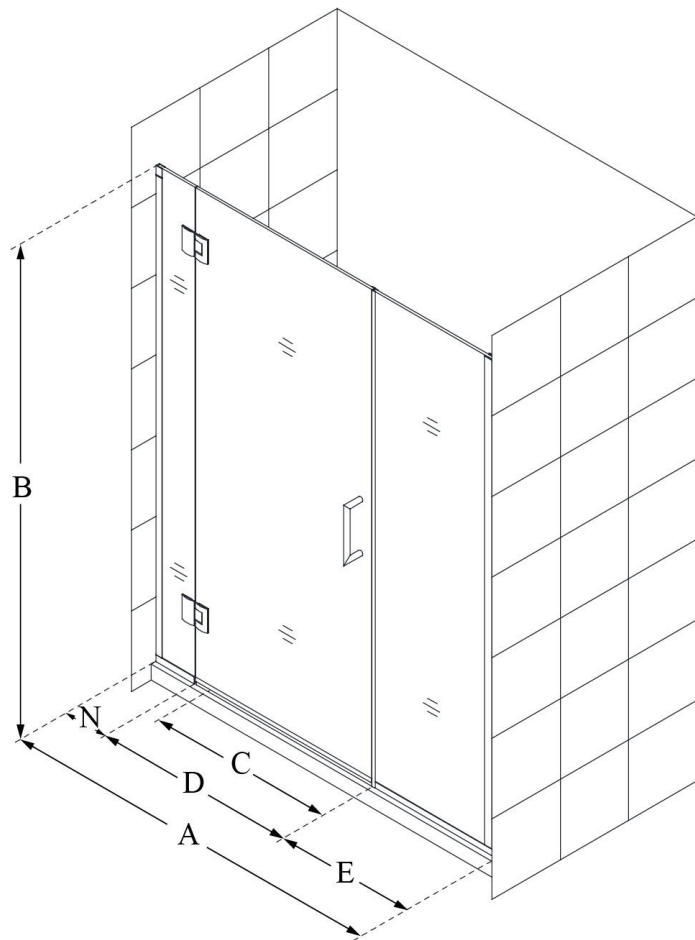

D12622572

UNIDOOR-X

DreamLine Unidoor-X 54 1/2-
55" W x 72" H Frameless Hinged
Shower Door, Clear Glass

SWING DOOR

CONFIGURATION DIMENSIONS:

A: 54 1/2 - 55"

MODEL WIDTH

B: 72"

MODEL HEIGHT

C: 25"

ACCESS WIDTH

D: 26"

DOOR WIDTH

E: 22 1/2"

INLINE PANEL WIDTH

N: 6"

HINGE PANEL WIDTH

DreamLine reserves the right to update or modify the hardware or materials pictured without prior notice for the purpose of product improvement and customer satisfaction.

© 2018 DreamLine. All rights reserved.