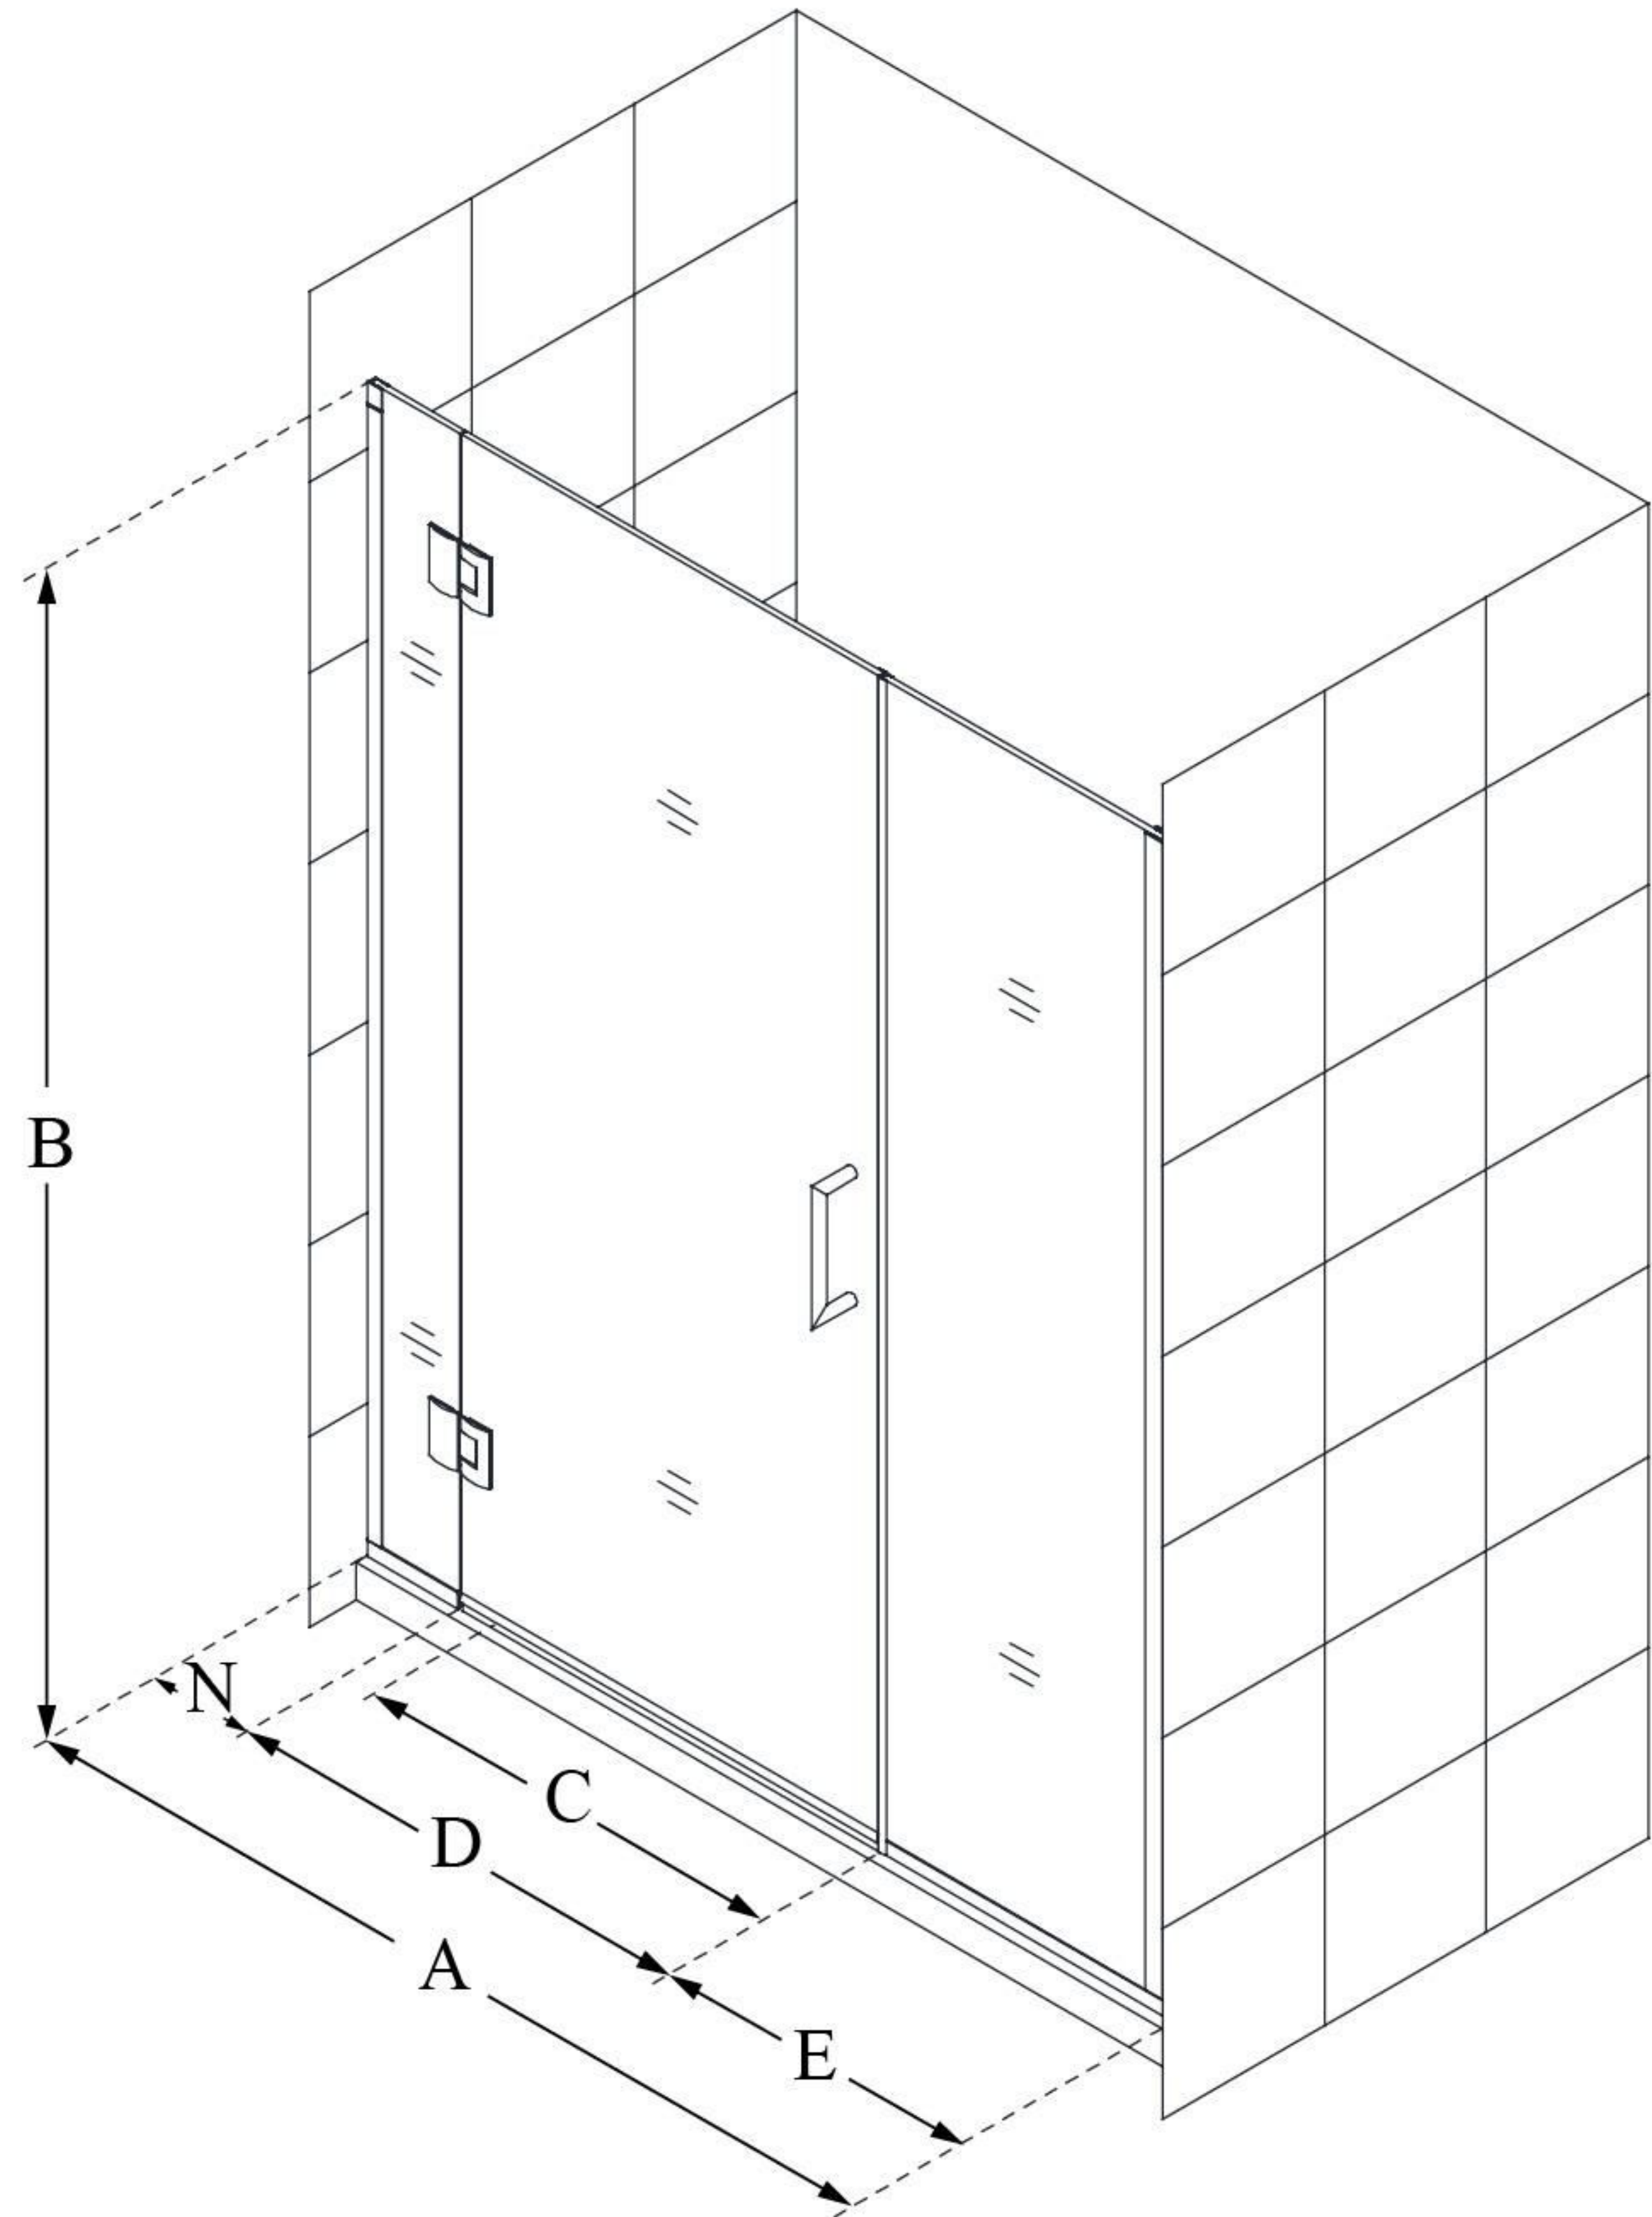

## UNIDOOR-X

DreamLine Unidoor-X 46-46  
1/2" W x 72" H Frameless Hinged  
Shower Door, Clear Glass

**SWING DOOR**

### CONFIGURATION DIMENSIONS:

**A: 46 - 46 1/2"**

MODEL WIDTH

**B: 72"**

MODEL HEIGHT

**C: 25"**

ACCESS WIDTH

**D: 26"**

DOOR WIDTH

**E: 14"**

INLINE PANEL WIDTH

**N: 6"**

HINGE PANEL WIDTH

DreamLine reserves the right to update or modify the hardware or materials pictured without prior notice for the purpose of product improvement and customer satisfaction.