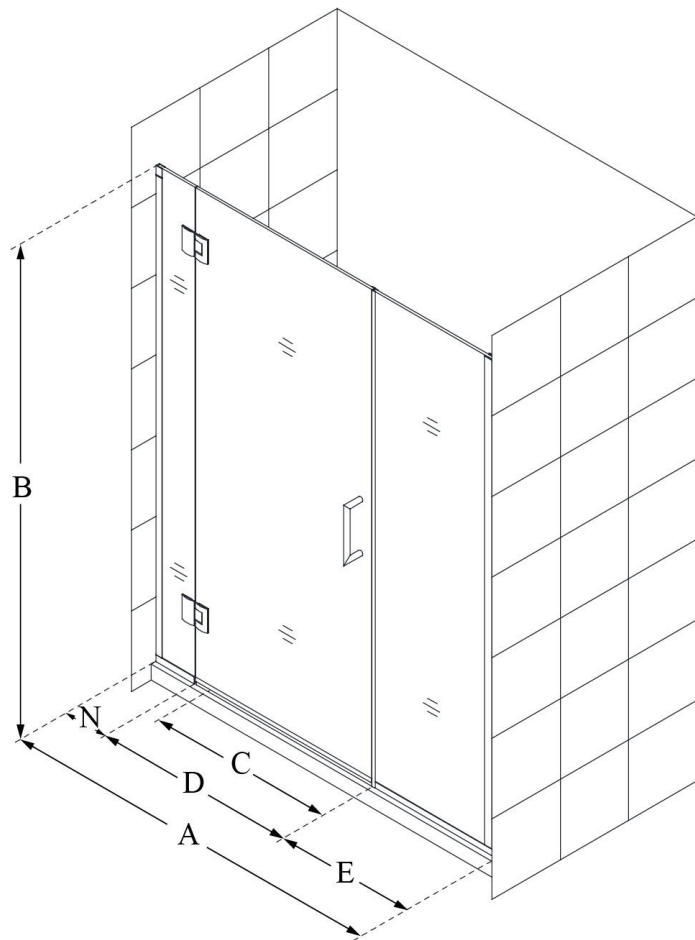

## UNIDOOR-X

DreamLine Unidoor-X 46 1/2-  
47" W x 72" H Frameless Hinged  
Shower Door, Clear Glass

**SWING DOOR**

### CONFIGURATION DIMENSIONS:

**A: 46 1/2 - 47"**

MODEL WIDTH

**B: 72"**

MODEL HEIGHT

**C: 25"**

ACCESS WIDTH

**D: 26"**

DOOR WIDTH

**E: 14 1/2"**

INLINE PANEL WIDTH

**N: 6"**

HINGE PANEL WIDTH

DreamLine reserves the right to update or modify the hardware or materials pictured without prior notice for the purpose of product improvement and customer satisfaction.