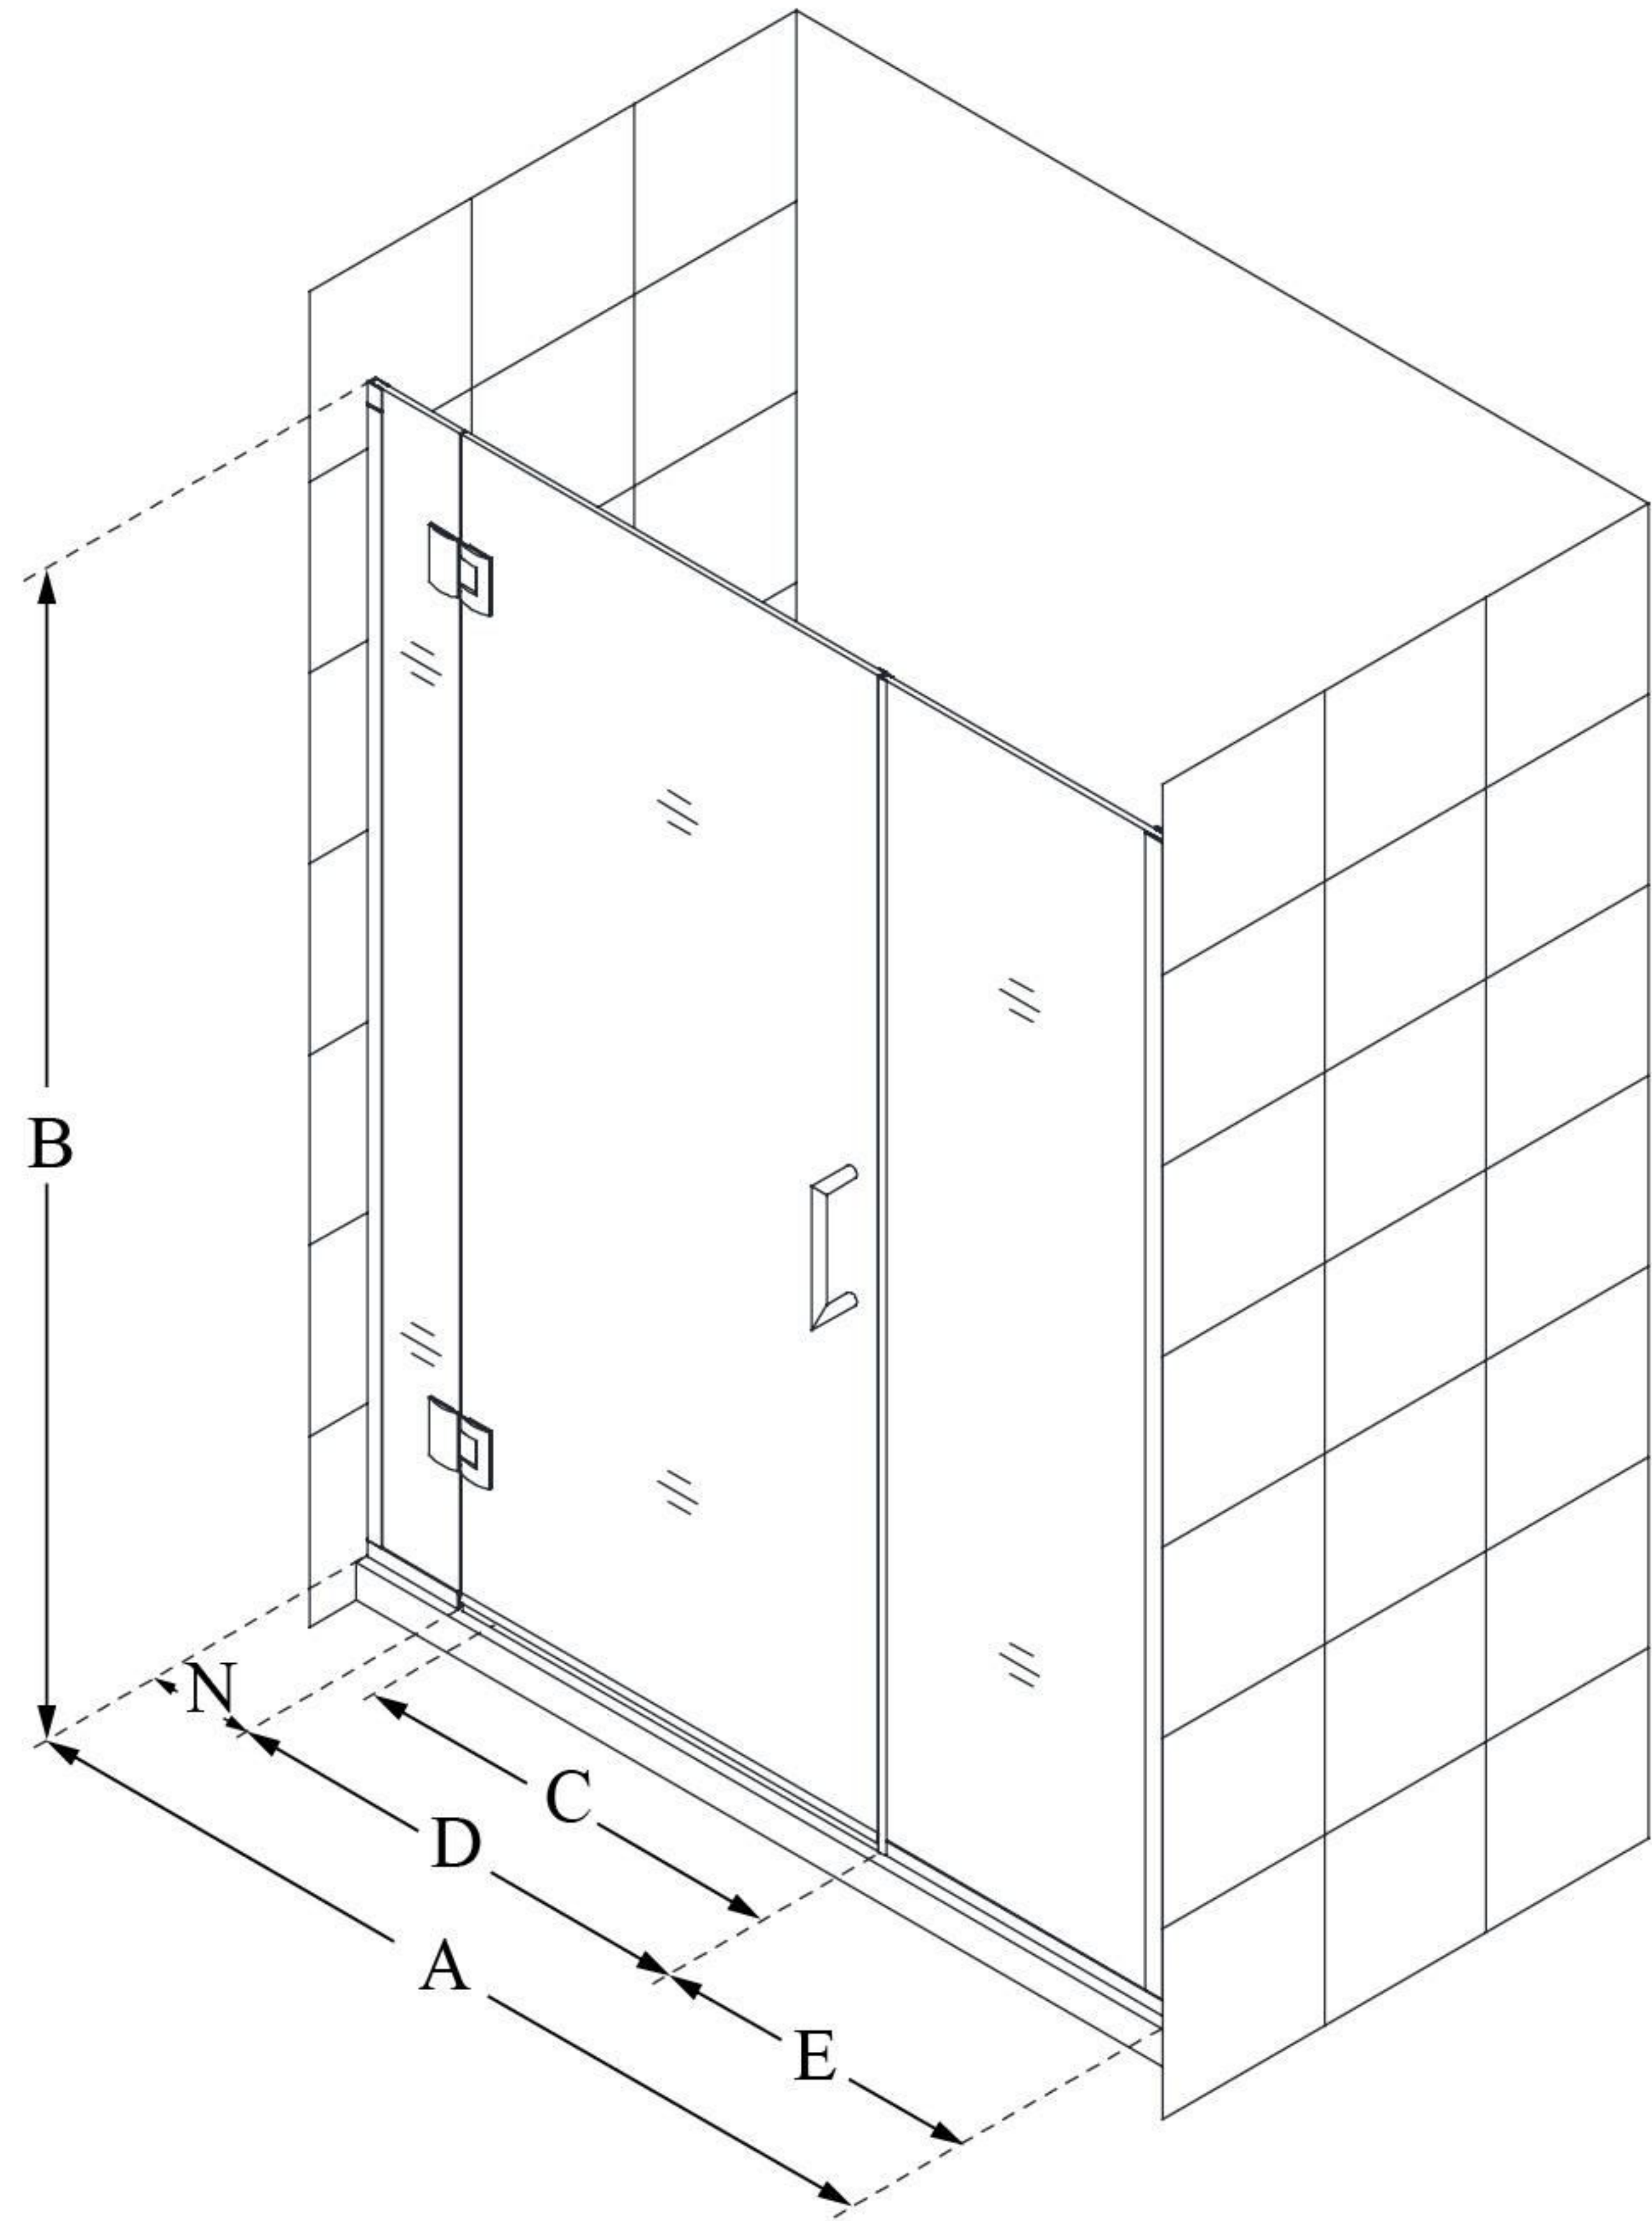

D1260672

UNIDOOR-X

DreamLine Unidoor-X 38-38
1/2" W x 72" H Frameless Hinged
Shower Door, Clear Glass

SWING DOOR

CONFIGURATION DIMENSIONS:

A: 38 - 38 1/2"

MODEL WIDTH

B: 72"

MODEL HEIGHT

C: 25"

ACCESS WIDTH

D: 26"

DOOR WIDTH

E: 6"

INLINE PANEL WIDTH

N: 6"

HINGE PANEL WIDTH

DreamLine reserves the right to update or modify the hardware or materials pictured without prior notice for the purpose of product improvement and customer satisfaction.