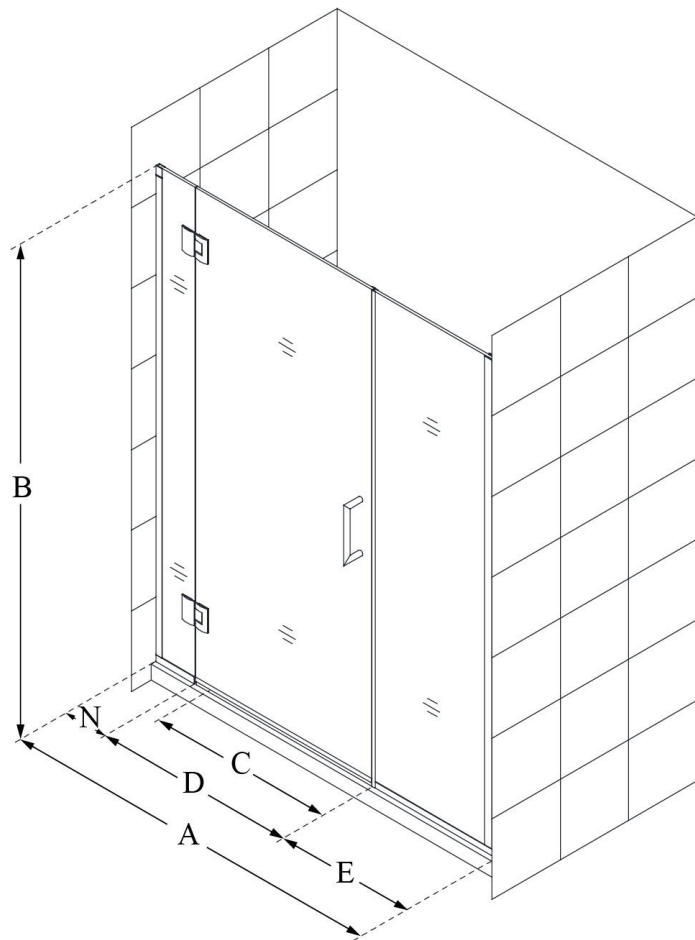

D12606572

UNIDOOR-X

DreamLine Unidoor-X 38 1/2-
39" W x 72" H Frameless Hinged
Shower Door, Clear Glass

SWING DOOR

CONFIGURATION DIMENSIONS:

A: 38 1/2 - 39"

MODEL WIDTH

B: 72"

MODEL HEIGHT

C: 25"

ACCESS WIDTH

D: 26"

DOOR WIDTH

E: 6 1/2"

INLINE PANEL WIDTH

N: 6"

HINGE PANEL WIDTH

DreamLine reserves the right to update or modify the hardware or materials pictured without prior notice for the purpose of product improvement and customer satisfaction.