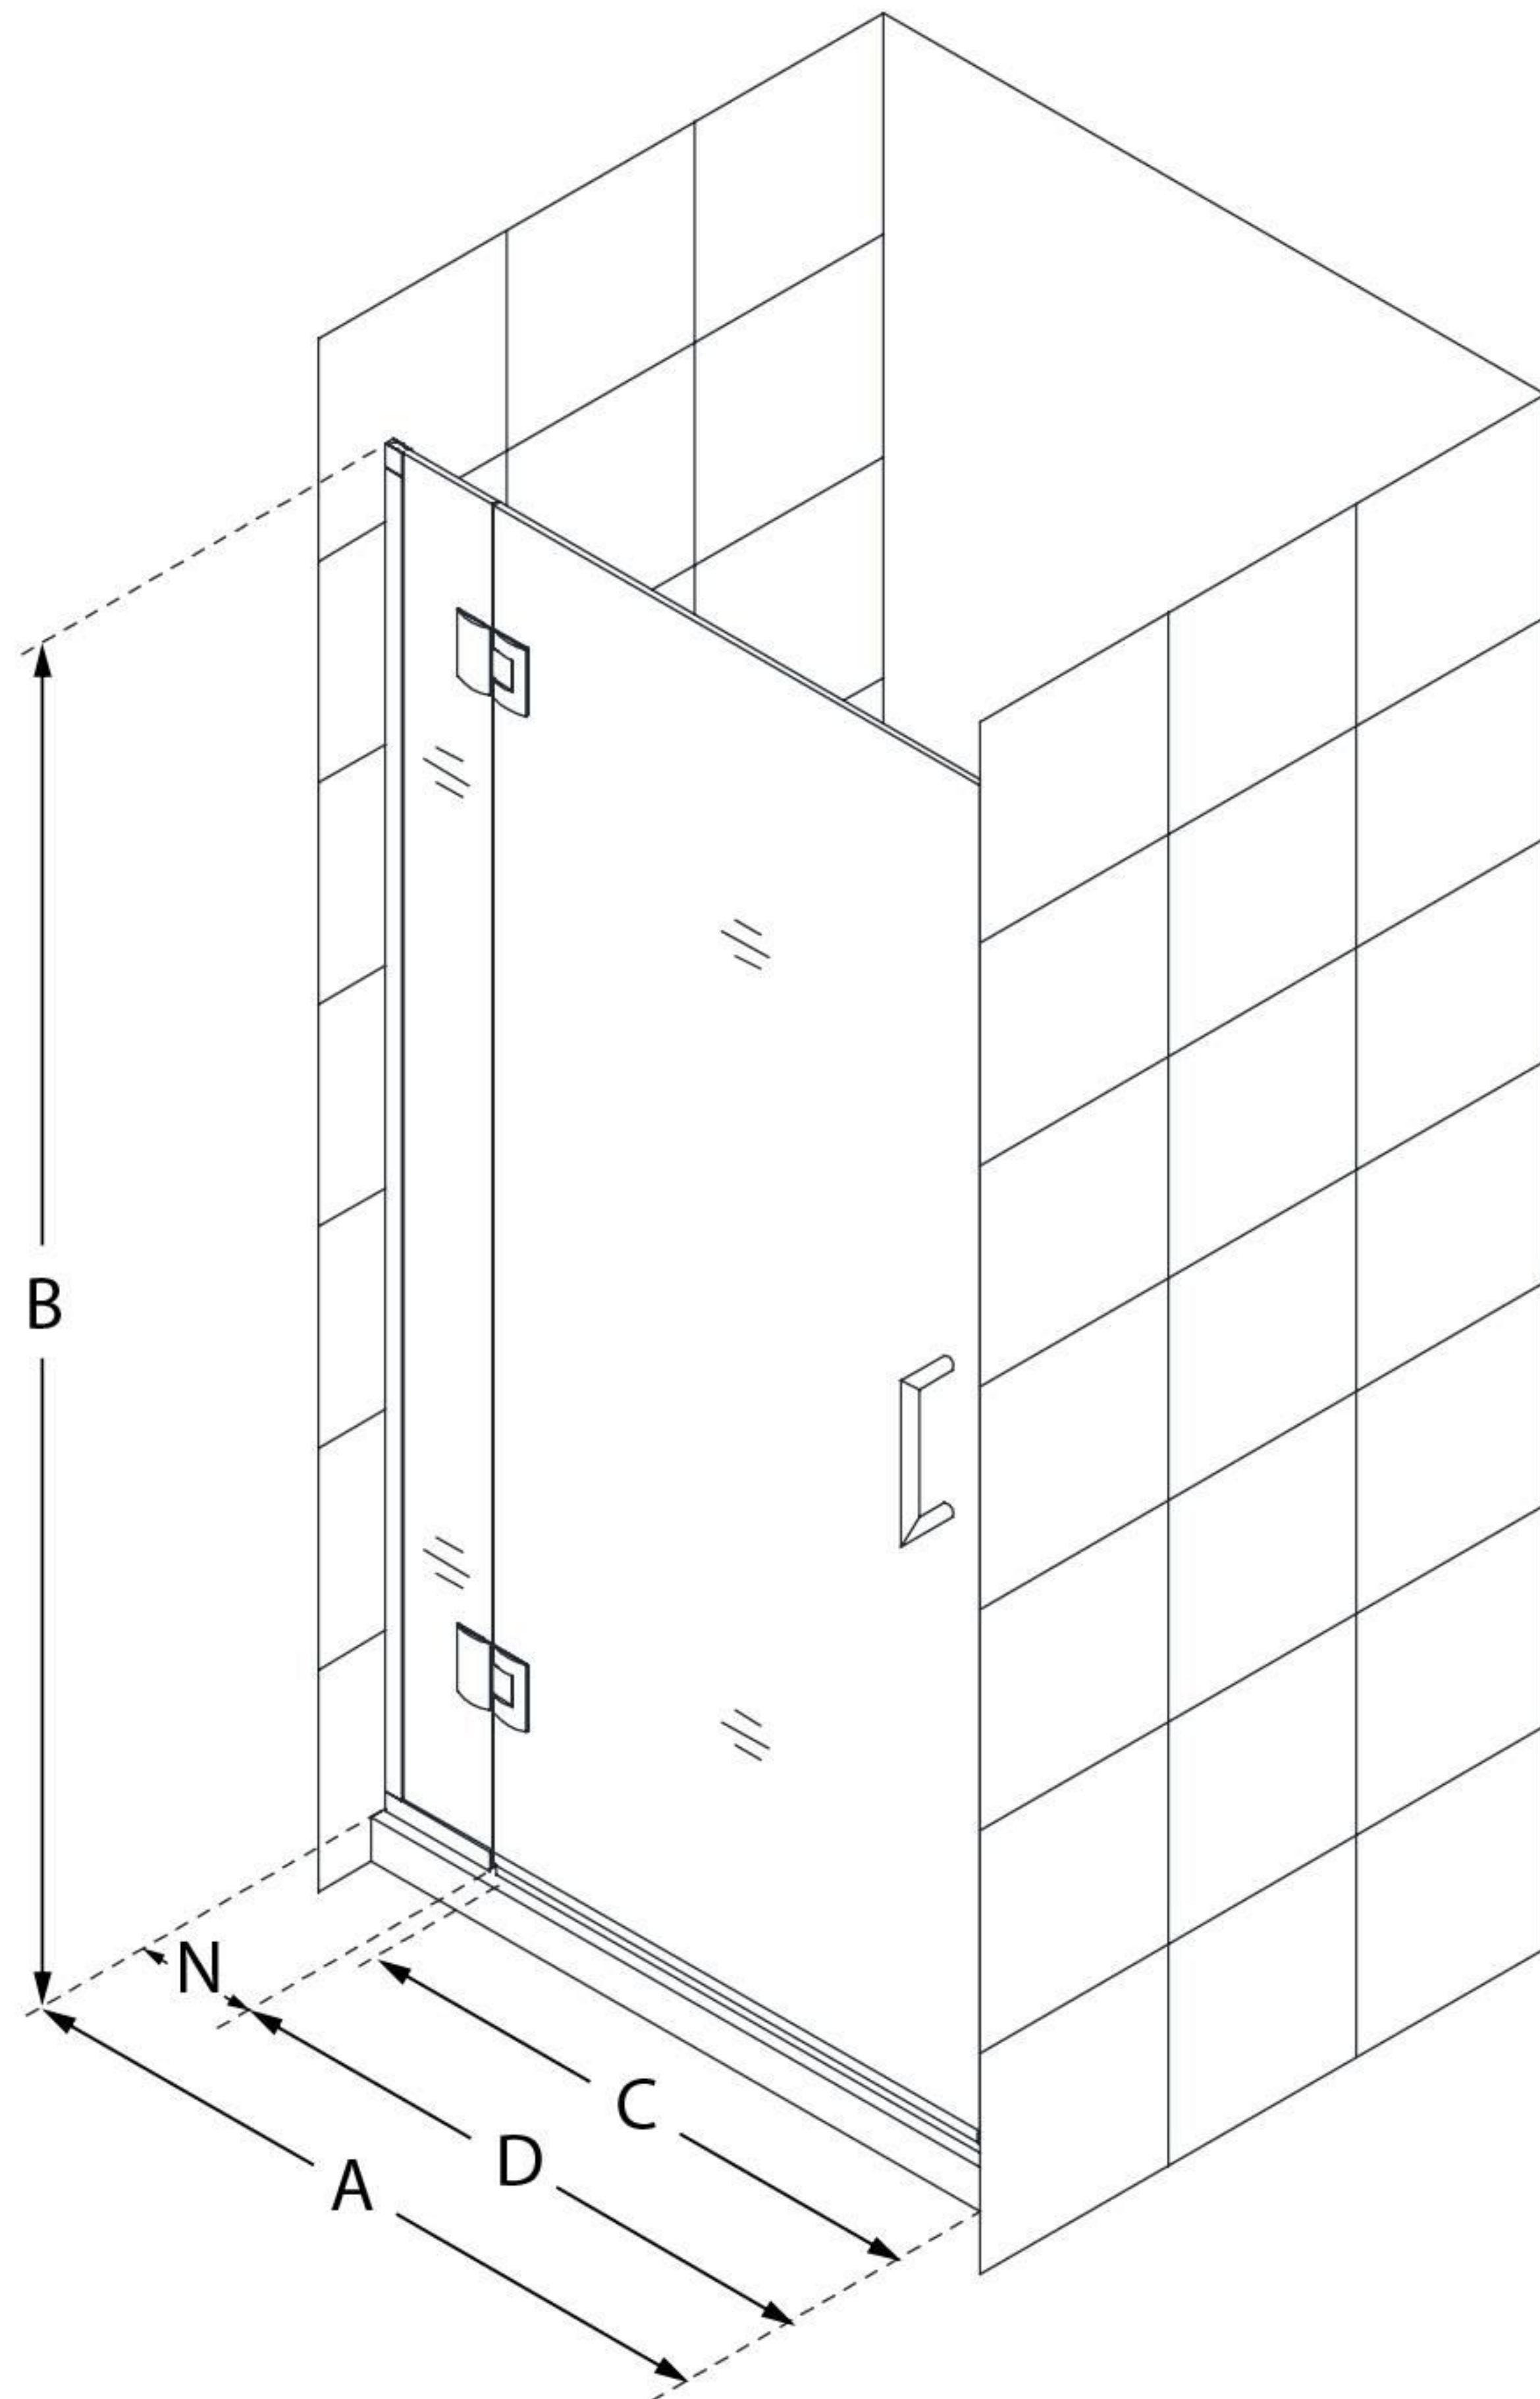

D12572

UNIDOOR-X

DreamLine Unidoor-X 31" W x 72"
H Frameless Hinged Shower Door,
Clear Glass

SWING DOOR

CONFIGURATION DIMENSIONS:

A: 31"

MODEL WIDTH

B: 72"

MODEL HEIGHT

C: 24"

ACCESS WIDTH

D: 25"

DOOR WIDTH

N: 6"

HINGE PANEL WIDTH

DreamLine reserves the right to update or modify the hardware or materials pictured without prior notice for the purpose of product improvement and customer satisfaction.