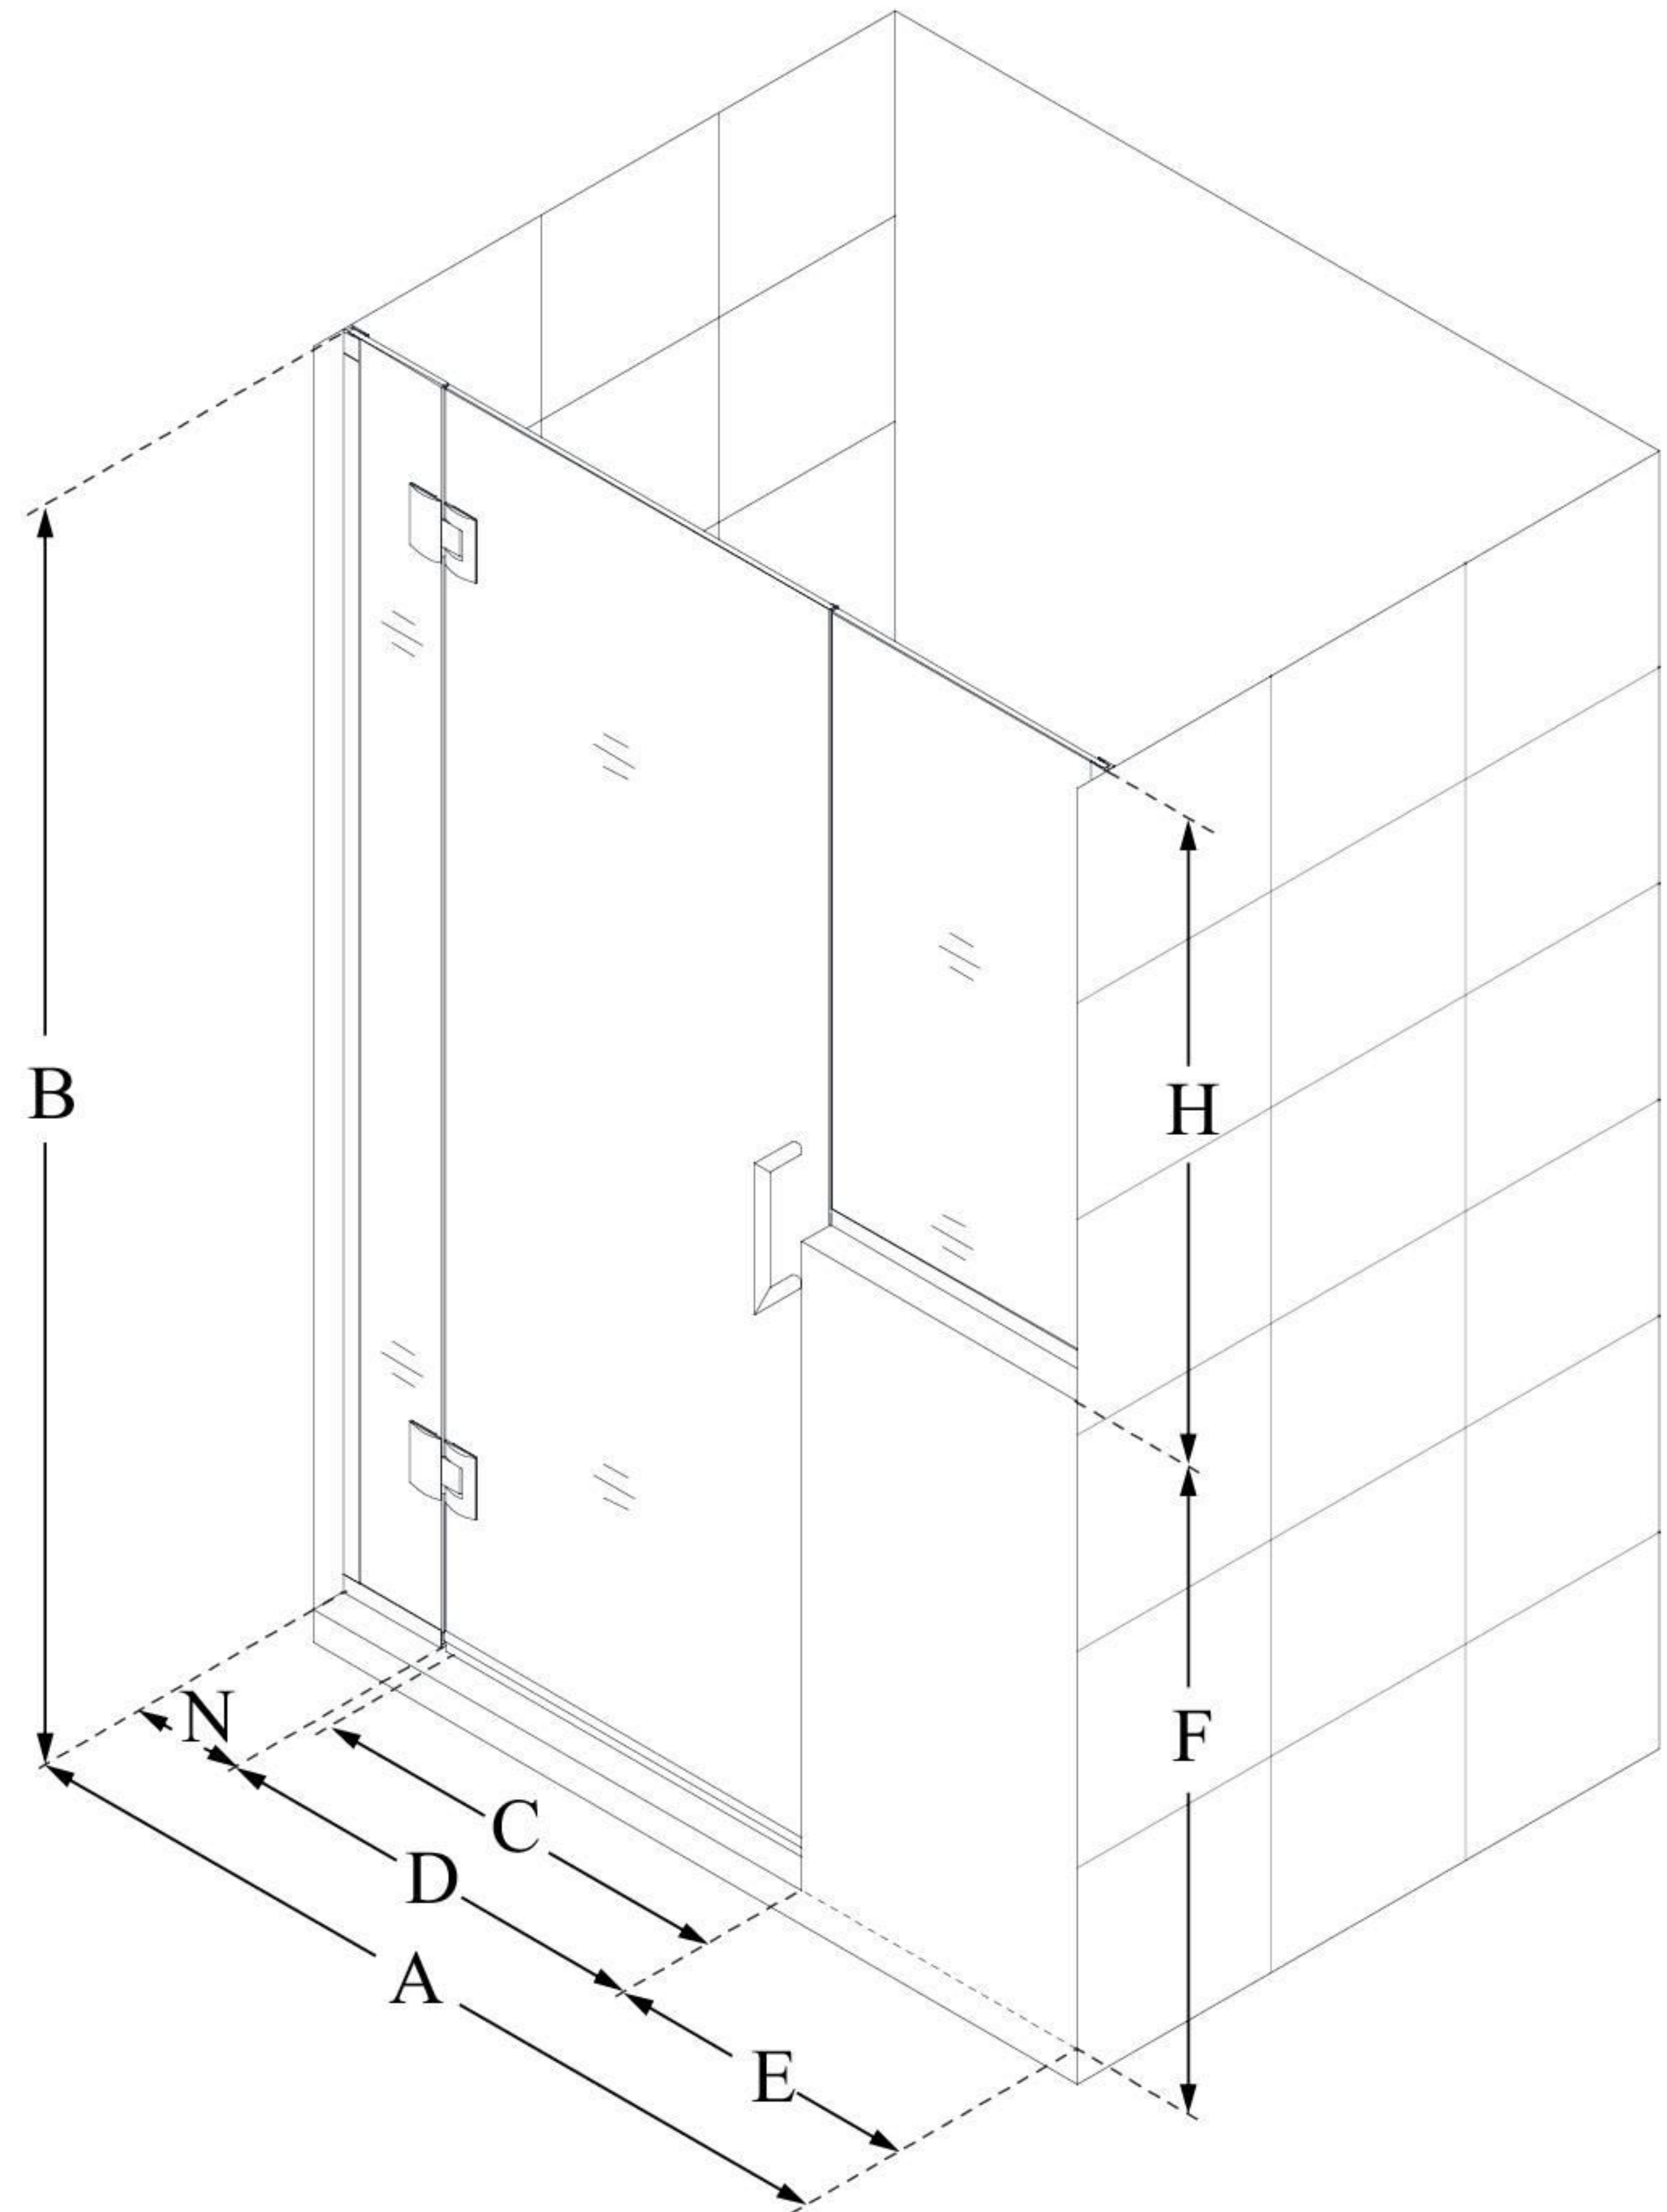

D1253636

UNIDOOR-X

DreamLine Unidoor-X 67-67
1/2" W x 72" H Frameless Hinged
Shower Door, Clear Glass

SWING DOOR

CONFIGURATION DIMENSIONS:

A: 67 - 67 1/2"

MODEL WIDTH

B: 72"

MODEL HEIGHT

C: 24"

ACCESS WIDTH

D: 25"

DOOR WIDTH

E: 36"

INLINE BUTTRESS PANEL WIDTH

F: 36"

BUTTRESS WALL HEIGHT

H: 36"

BUTTRESS GLASS HEIGHT

N: 6"

HINGE PANEL WIDTH

DreamLine reserves the right to update or modify the hardware or materials pictured without prior notice for the purpose of product improvement and customer satisfaction.