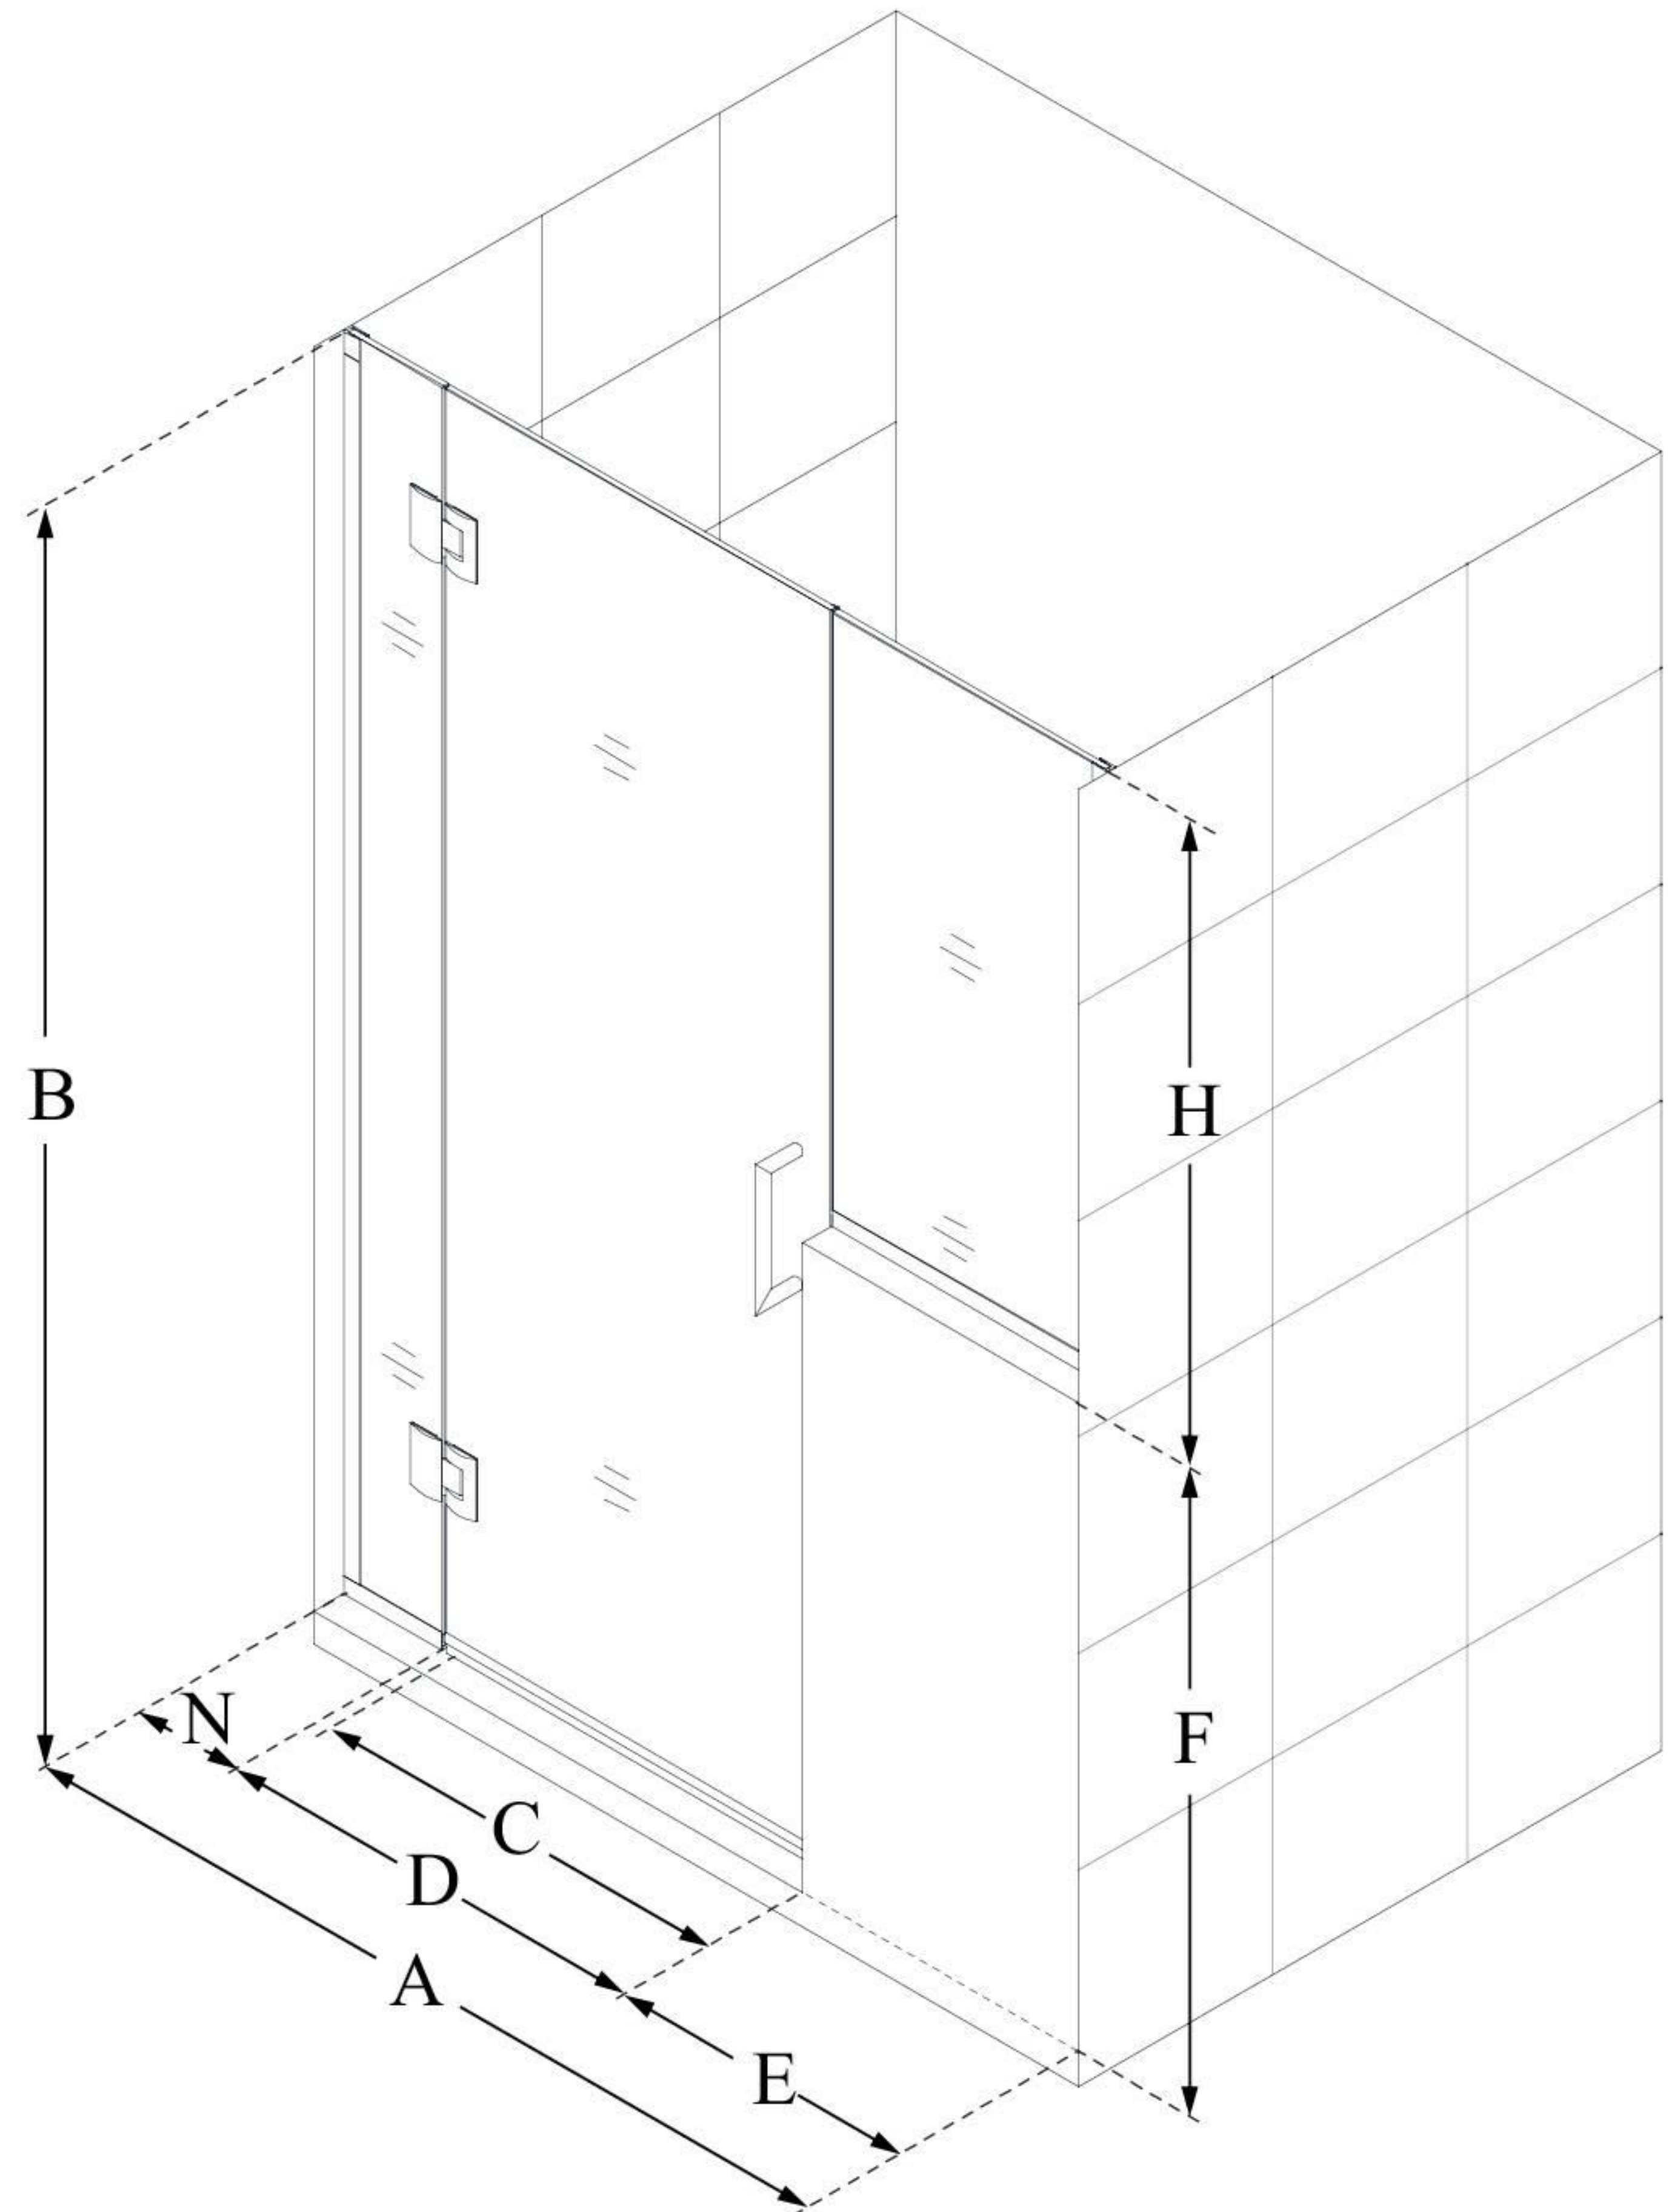

## UNIDOOR-X

DreamLine Unidoor-X 67-67  
1/2" W x 72" H Frameless Hinged  
Shower Door, Clear Glass

**SWING DOOR**

### CONFIGURATION DIMENSIONS:

**A: 67 - 67 1/2"**

MODEL WIDTH

**B: 72"**

MODEL HEIGHT

**C: 24"**

ACCESS WIDTH

**D: 25"**

DOOR WIDTH

**E: 36"**

INLINE BUTTRESS PANEL WIDTH

**F: 38"**

BUTTRESS WALL HEIGHT

**H: 34"**

BUTTRESS GLASS HEIGHT

**N: 6"**

HINGE PANEL WIDTH

DreamLine reserves the right to update or modify the hardware or materials pictured without prior notice for the purpose of product improvement and customer satisfaction.