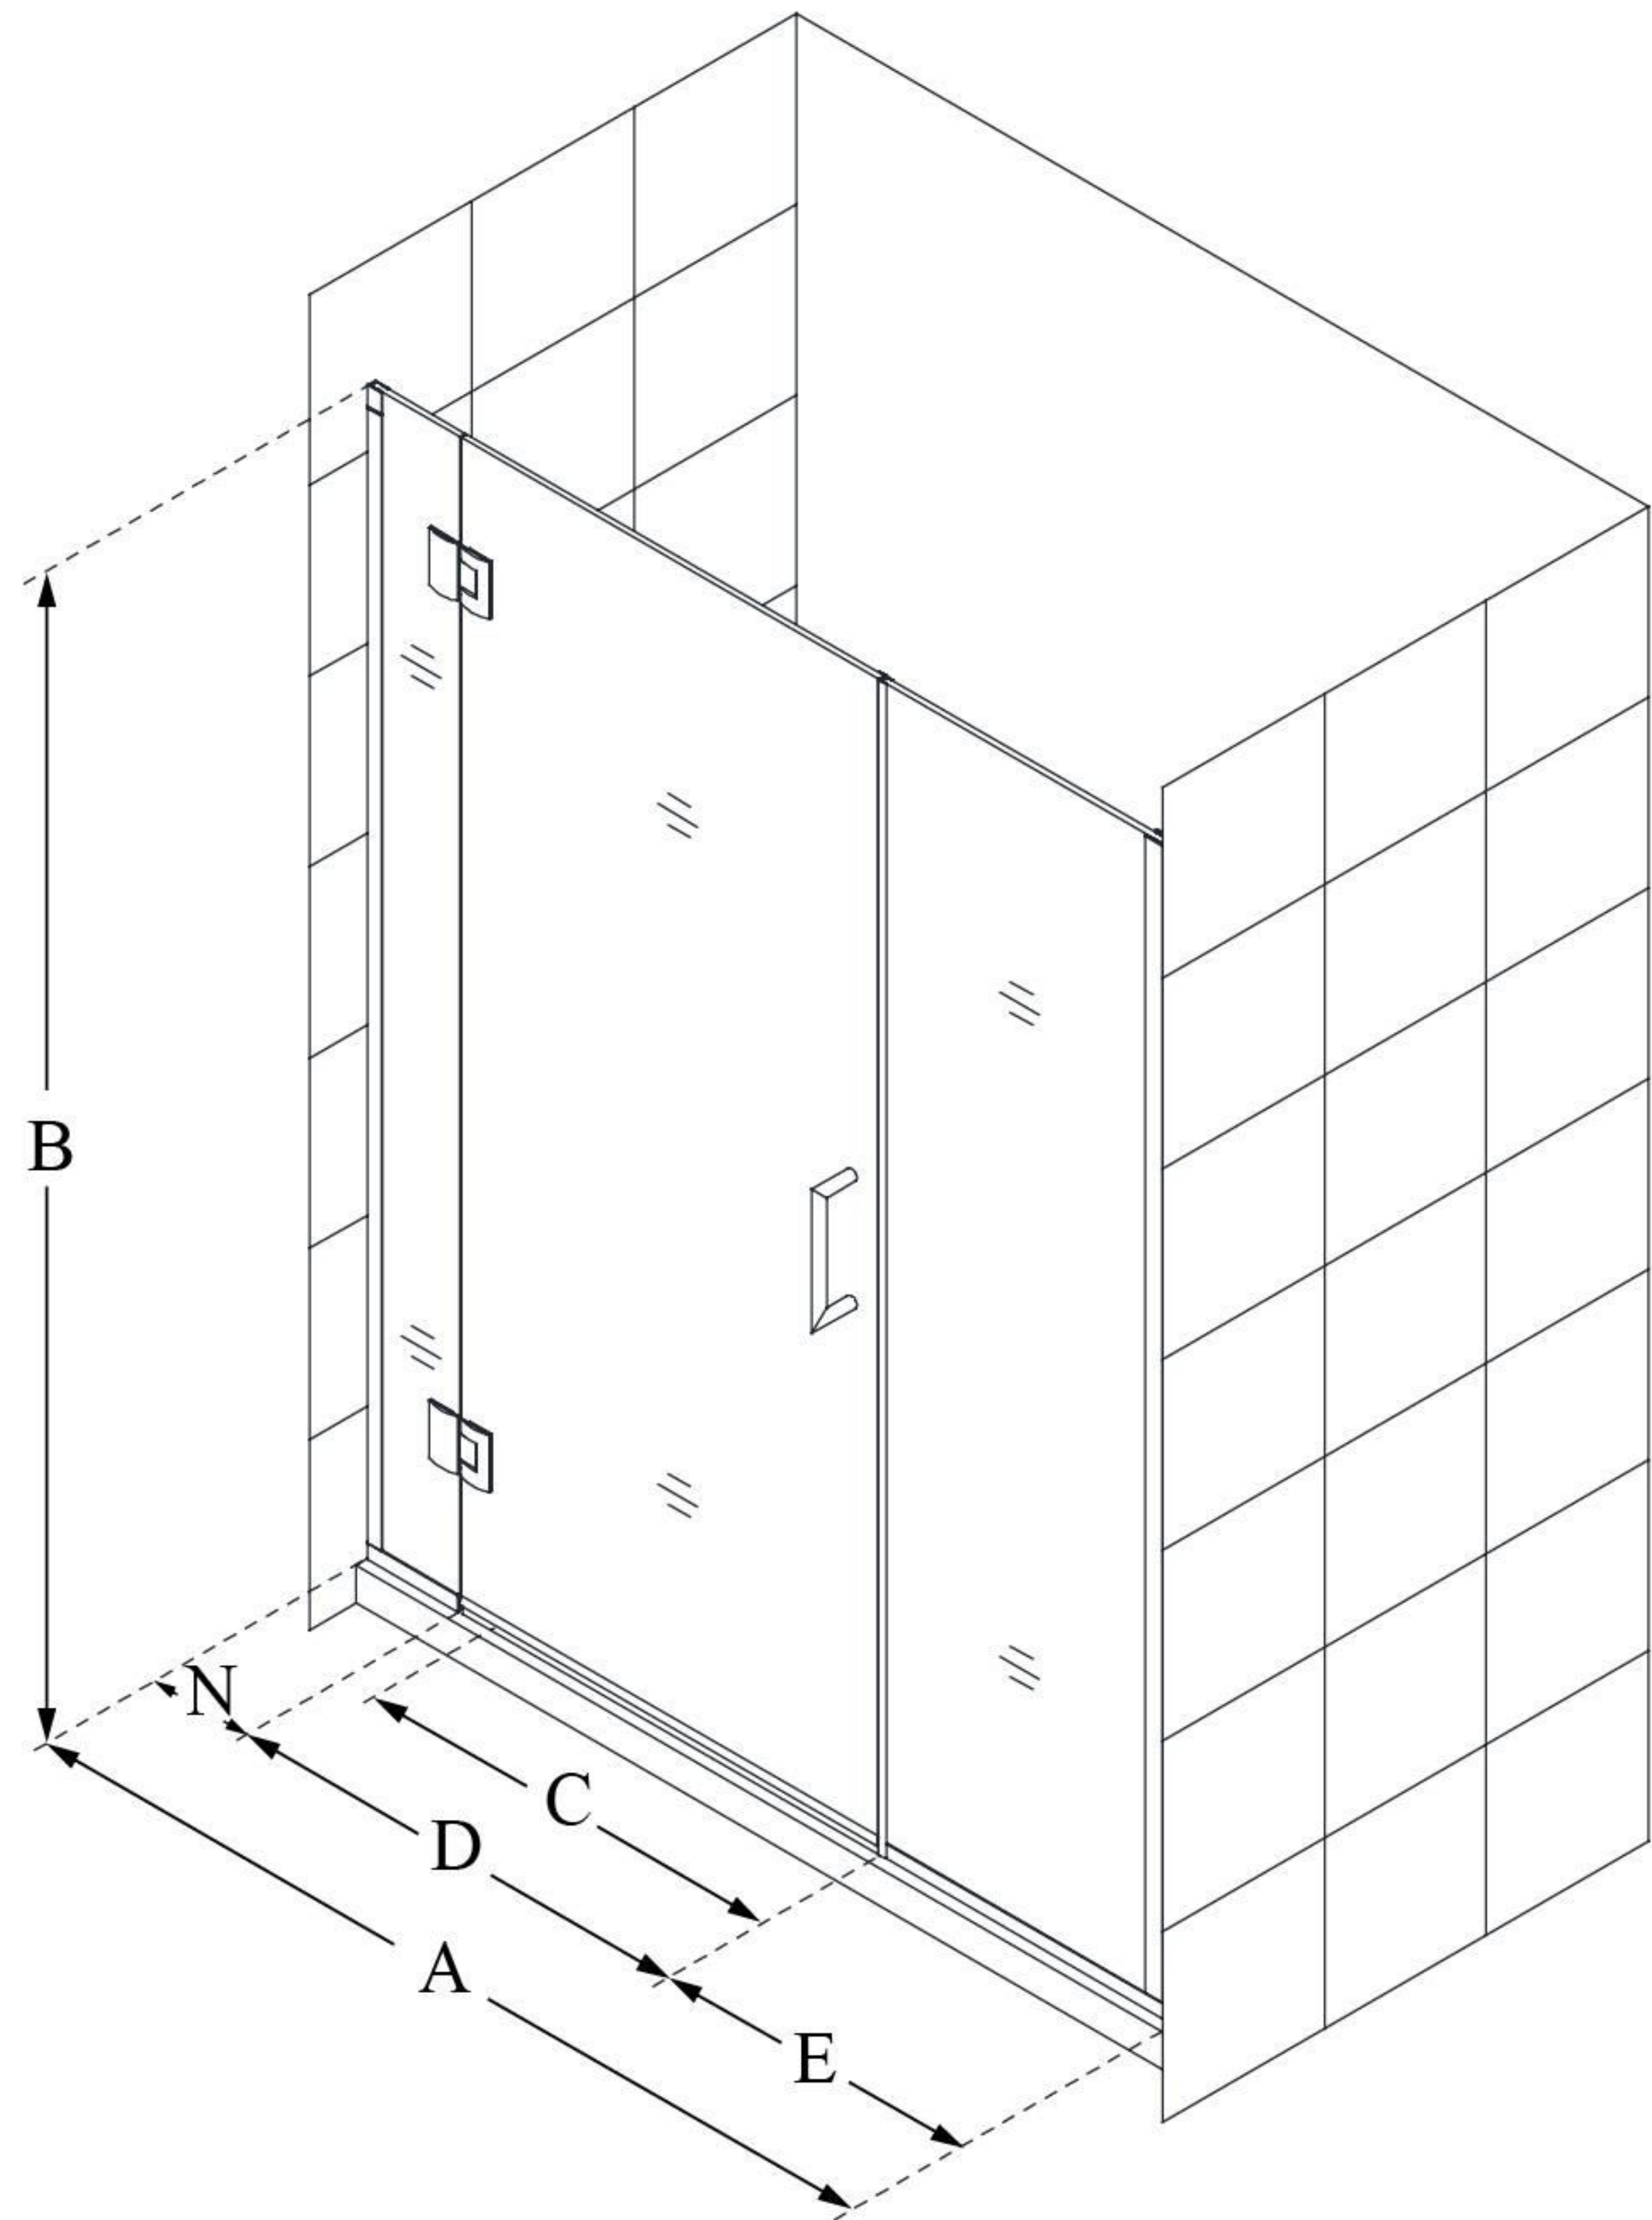

D1253072

UNIDOOR-X

DreamLine Unidoor-X 61-61 1/2" W
x 72" H Frameless Hinged Shower
Door, Clear Glass

SWING DOOR

CONFIGURATION DIMENSIONS:

A: 61 - 61 1/2"

MODEL WIDTH

B: 72"

MODEL HEIGHT

C: 24"

ACCESS WIDTH

D: 25"

DOOR WIDTH

E: 30"

INLINE PANEL WIDTH

N: 6"

HINGE PANEL WIDTH

DreamLine reserves the right to update or modify the hardware or materials pictured without prior notice for the purpose of product improvement and customer satisfaction.