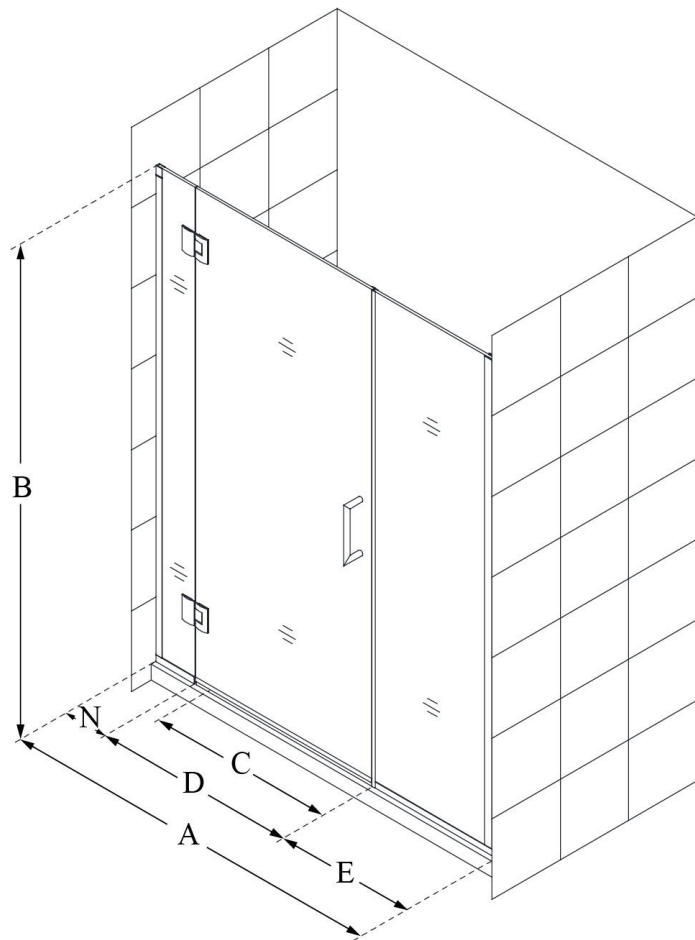

## UNIDOOR-X

DreamLine Unidoor-X 611/2-  
62" W x 72" H Frameless Hinged  
Shower Door, Clear Glass

**SWING DOOR**

### CONFIGURATION DIMENSIONS:

**A: 61 1/2 - 62"**

MODEL WIDTH

**B: 72"**

MODEL HEIGHT

**C: 24"**

ACCESS WIDTH

**D: 25"**

DOOR WIDTH

**E: 30 1/2"**

INLINE PANEL WIDTH

**N: 6"**

HINGE PANEL WIDTH

DreamLine reserves the right to update or modify the hardware or materials pictured without prior notice for the purpose of product improvement and customer satisfaction.