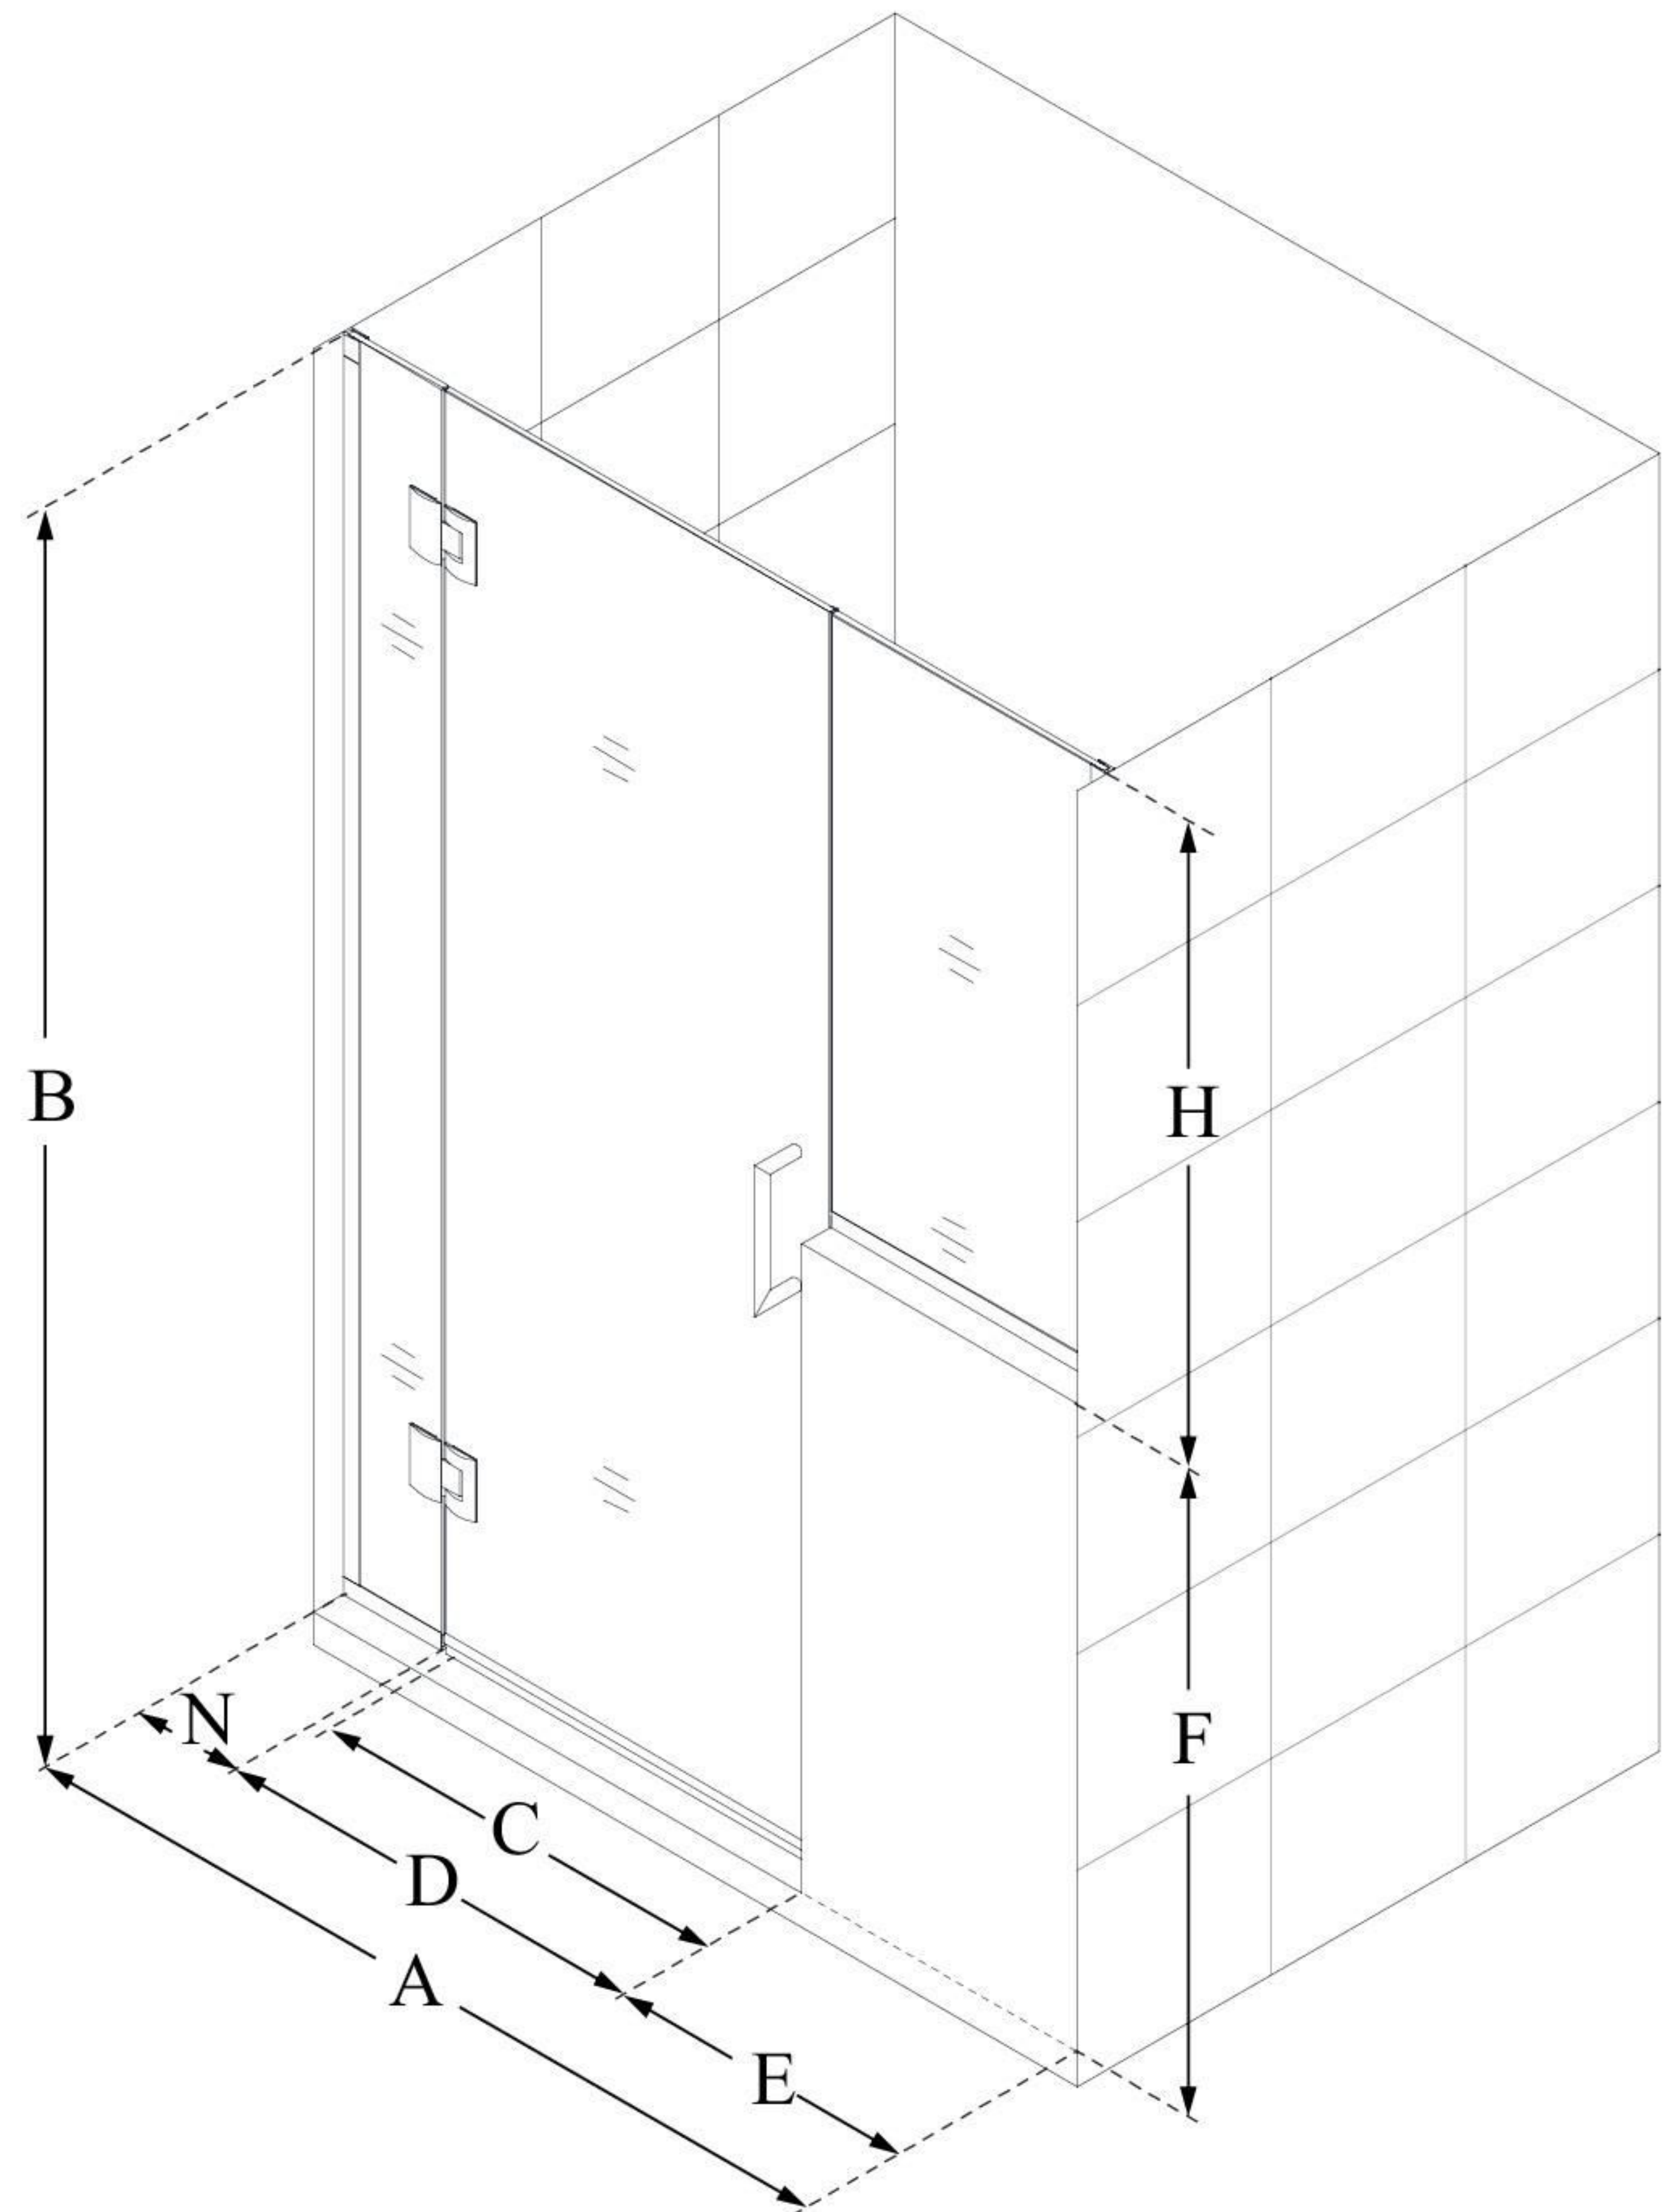

D1253036

UNIDOOR-X

DreamLine Unidoor-X 61-61 1/2" W
x 72" H Frameless Hinged Shower
Door, Clear Glass

SWING DOOR

CONFIGURATION DIMENSIONS:

A: 61 - 61 1/2"

MODEL WIDTH

B: 72"

MODEL HEIGHT

C: 24"

ACCESS WIDTH

D: 25"

DOOR WIDTH

E: 30"

INLINE BUTTRESS PANEL WIDTH

F: 36"

BUTTRESS WALL HEIGHT

H: 36"

BUTTRESS GLASS HEIGHT

N: 6"

HINGE PANEL WIDTH

DreamLine reserves the right to update or modify the hardware or materials pictured without prior notice for the purpose of product improvement and customer satisfaction.