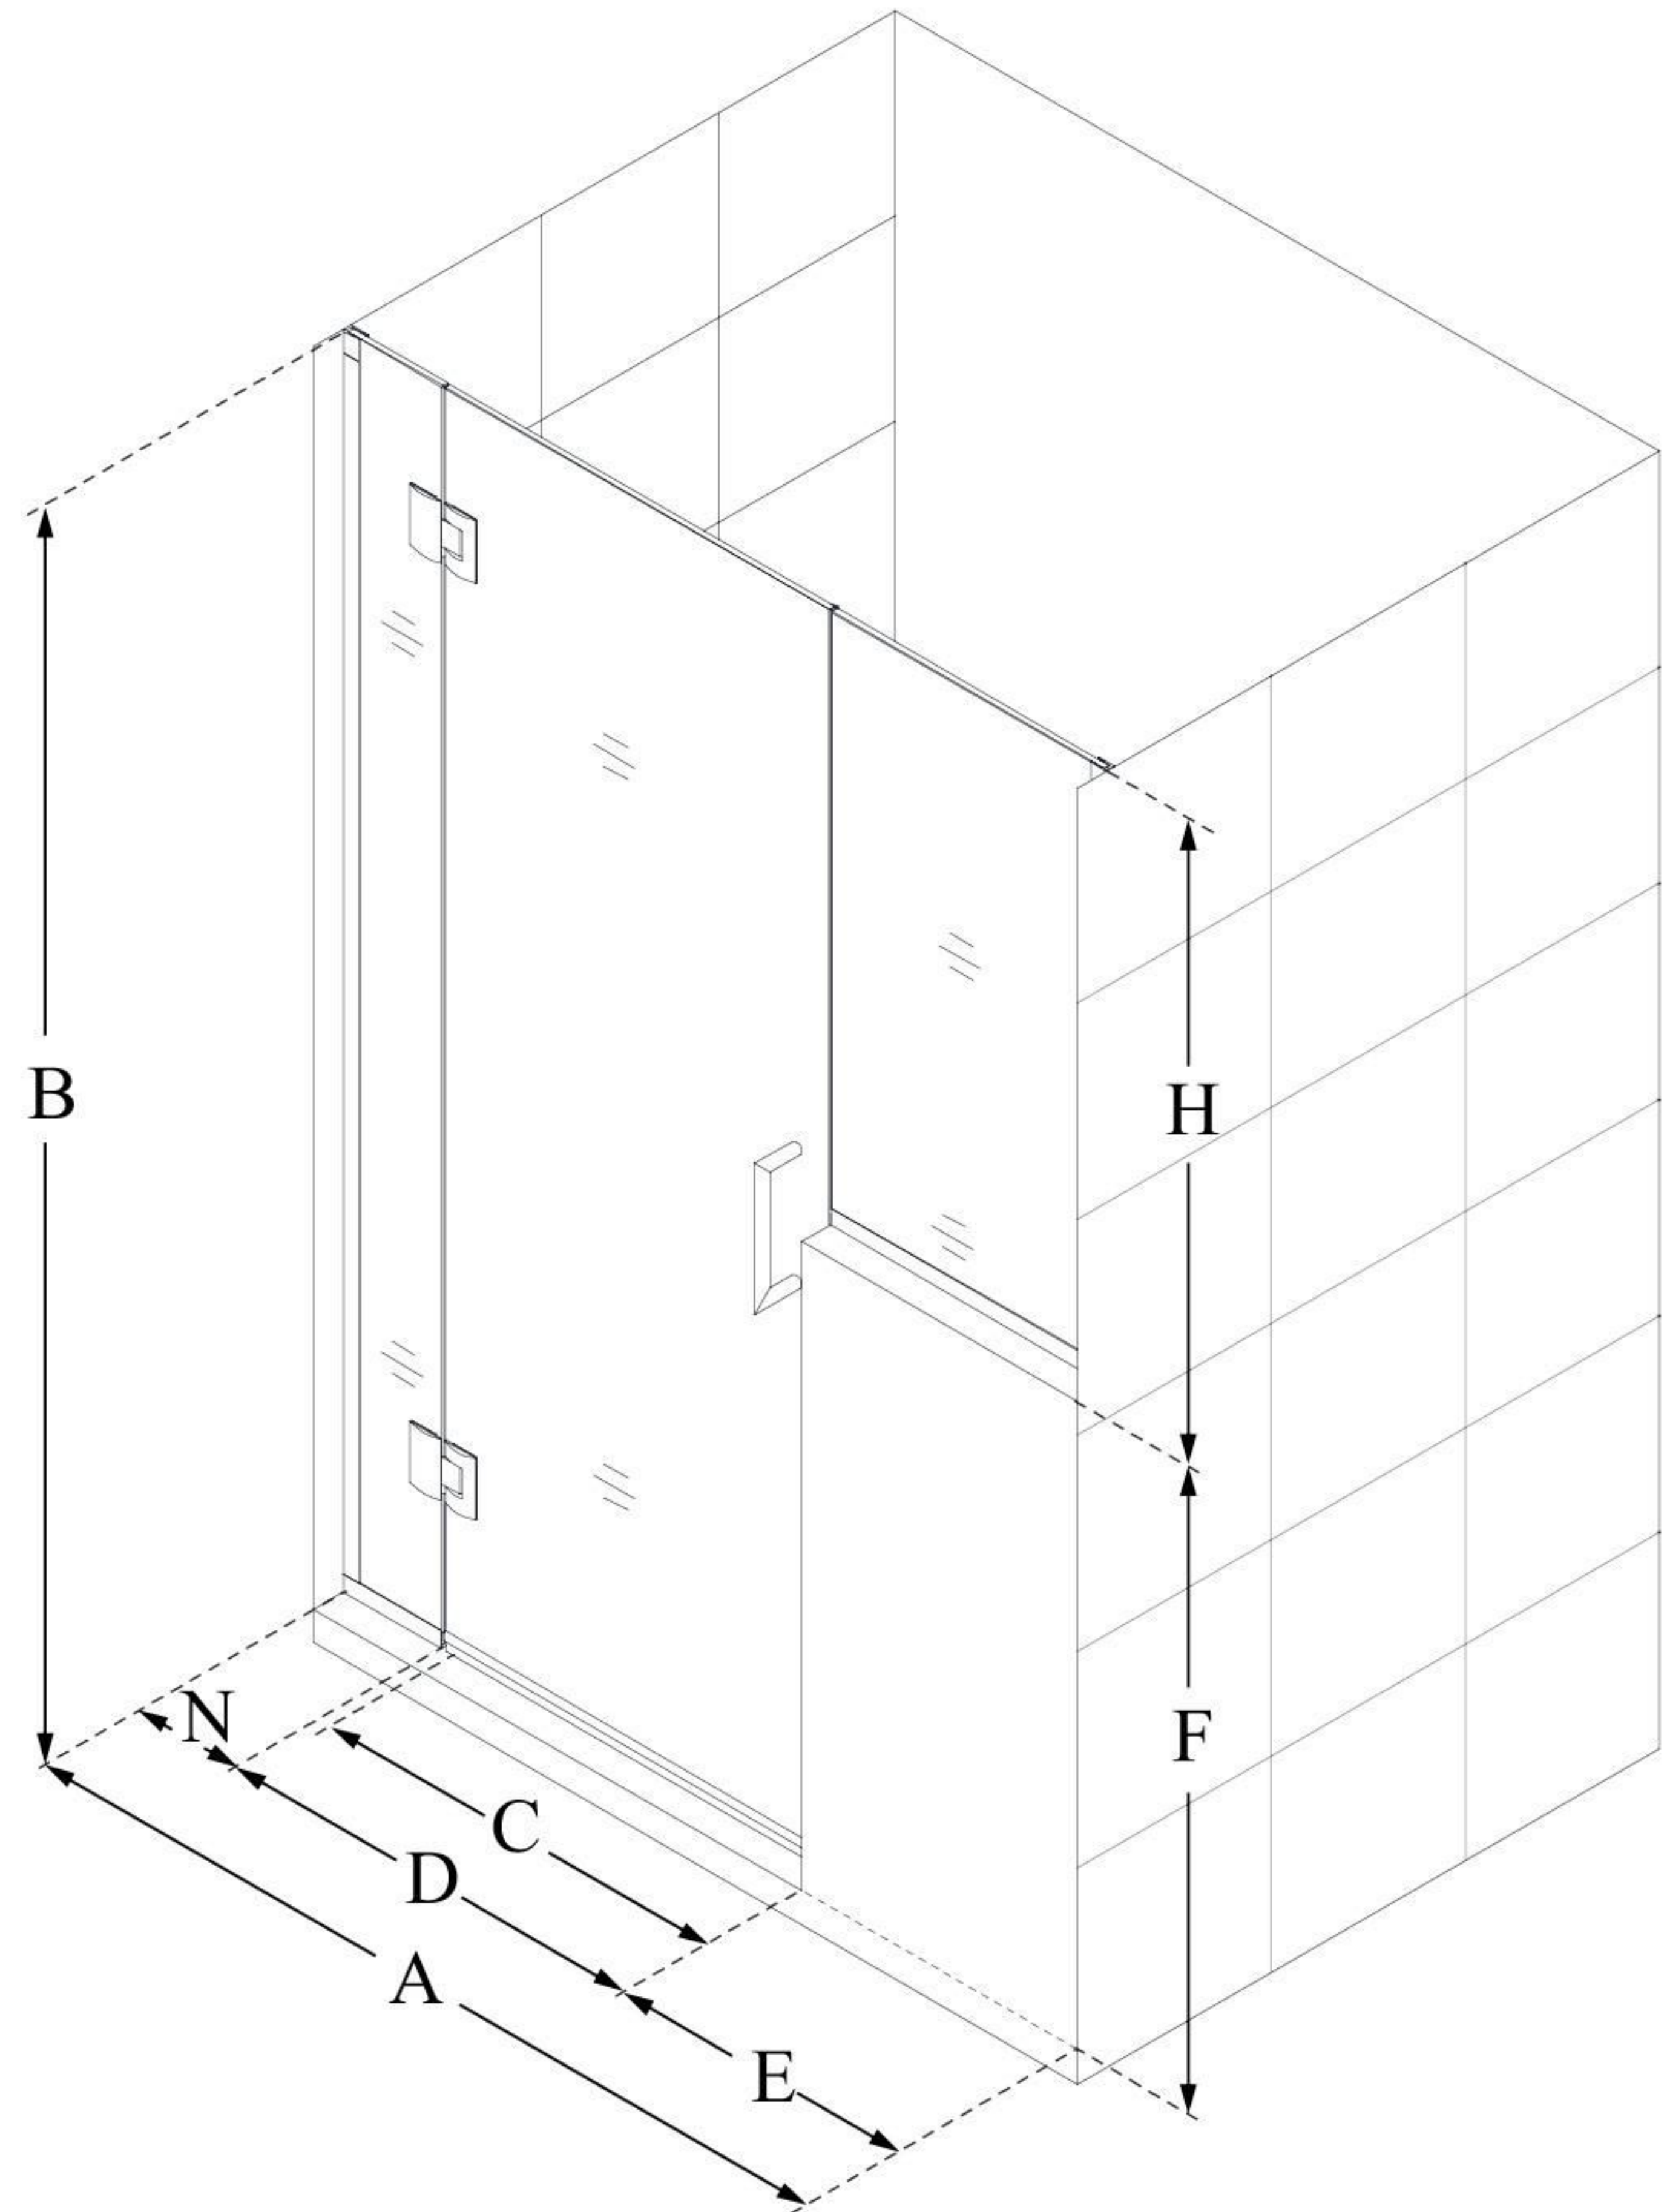

D1253034

UNIDOOR-X

DreamLine Unidoor-X 61-61 1/2" W
x 72" H Frameless Hinged Shower
Door, Clear Glass

SWING DOOR

CONFIGURATION DIMENSIONS:

A: 61 - 61 1/2"

MODEL WIDTH

B: 72"

MODEL HEIGHT

C: 24"

ACCESS WIDTH

D: 25"

DOOR WIDTH

E: 30"

INLINE BUTTRESS PANEL WIDTH

F: 38"

BUTTRESS WALL HEIGHT

H: 34"

BUTTRESS GLASS HEIGHT

N: 6"

HINGE PANEL WIDTH

DreamLine reserves the right to update or modify the hardware or materials pictured without prior notice for the purpose of product improvement and customer satisfaction.