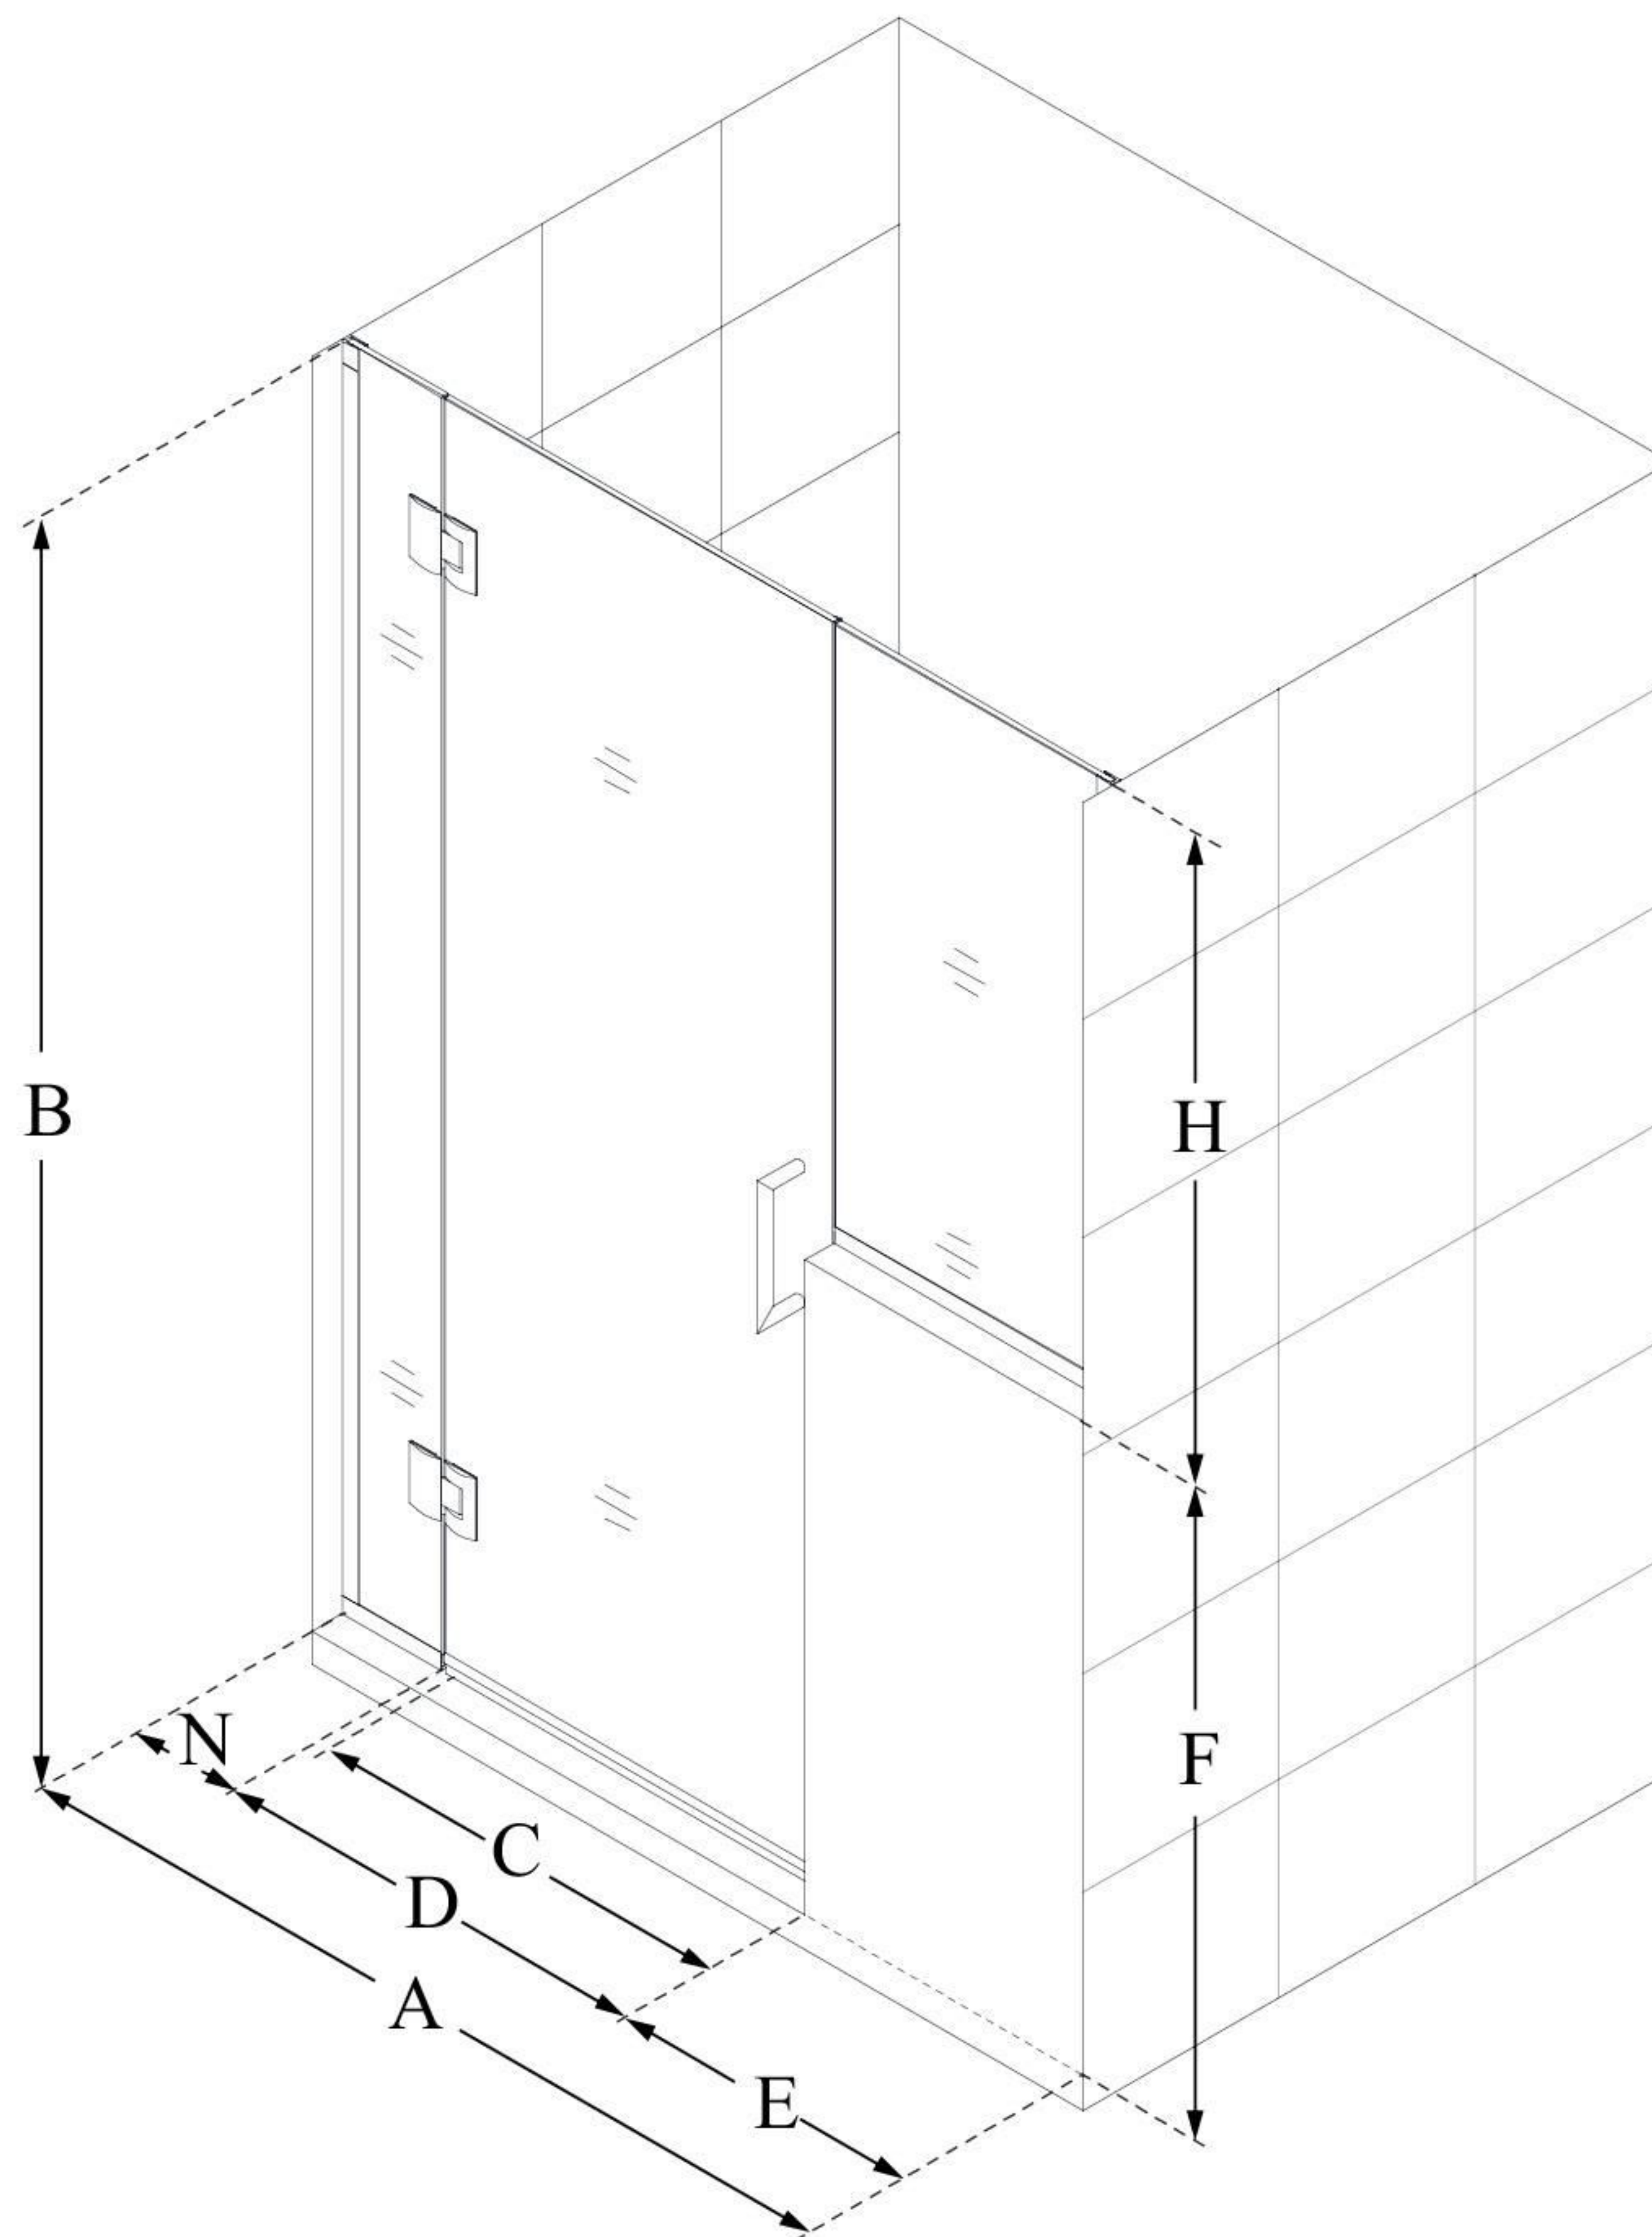

D1252436

UNIDOOR-X

DreamLine Unidoor-X 55-55
1/2" W x 72" H Frameless Hinged
Shower Door, Clear Glass

SWING DOOR

CONFIGURATION DIMENSIONS:

A: 55 - 55 1/2"

MODEL WIDTH

B: 72"

MODEL HEIGHT

C: 24"

ACCESS WIDTH

D: 25"

DOOR WIDTH

E: 24"

INLINE BUTTRESS PANEL WIDTH

F: 36"

BUTTRESS WALL HEIGHT

H: 36"

BUTTRESS GLASS HEIGHT

N: 6"

HINGE PANEL WIDTH

DreamLine reserves the right to update or modify the hardware or materials pictured without prior notice for the purpose of product improvement and customer satisfaction.