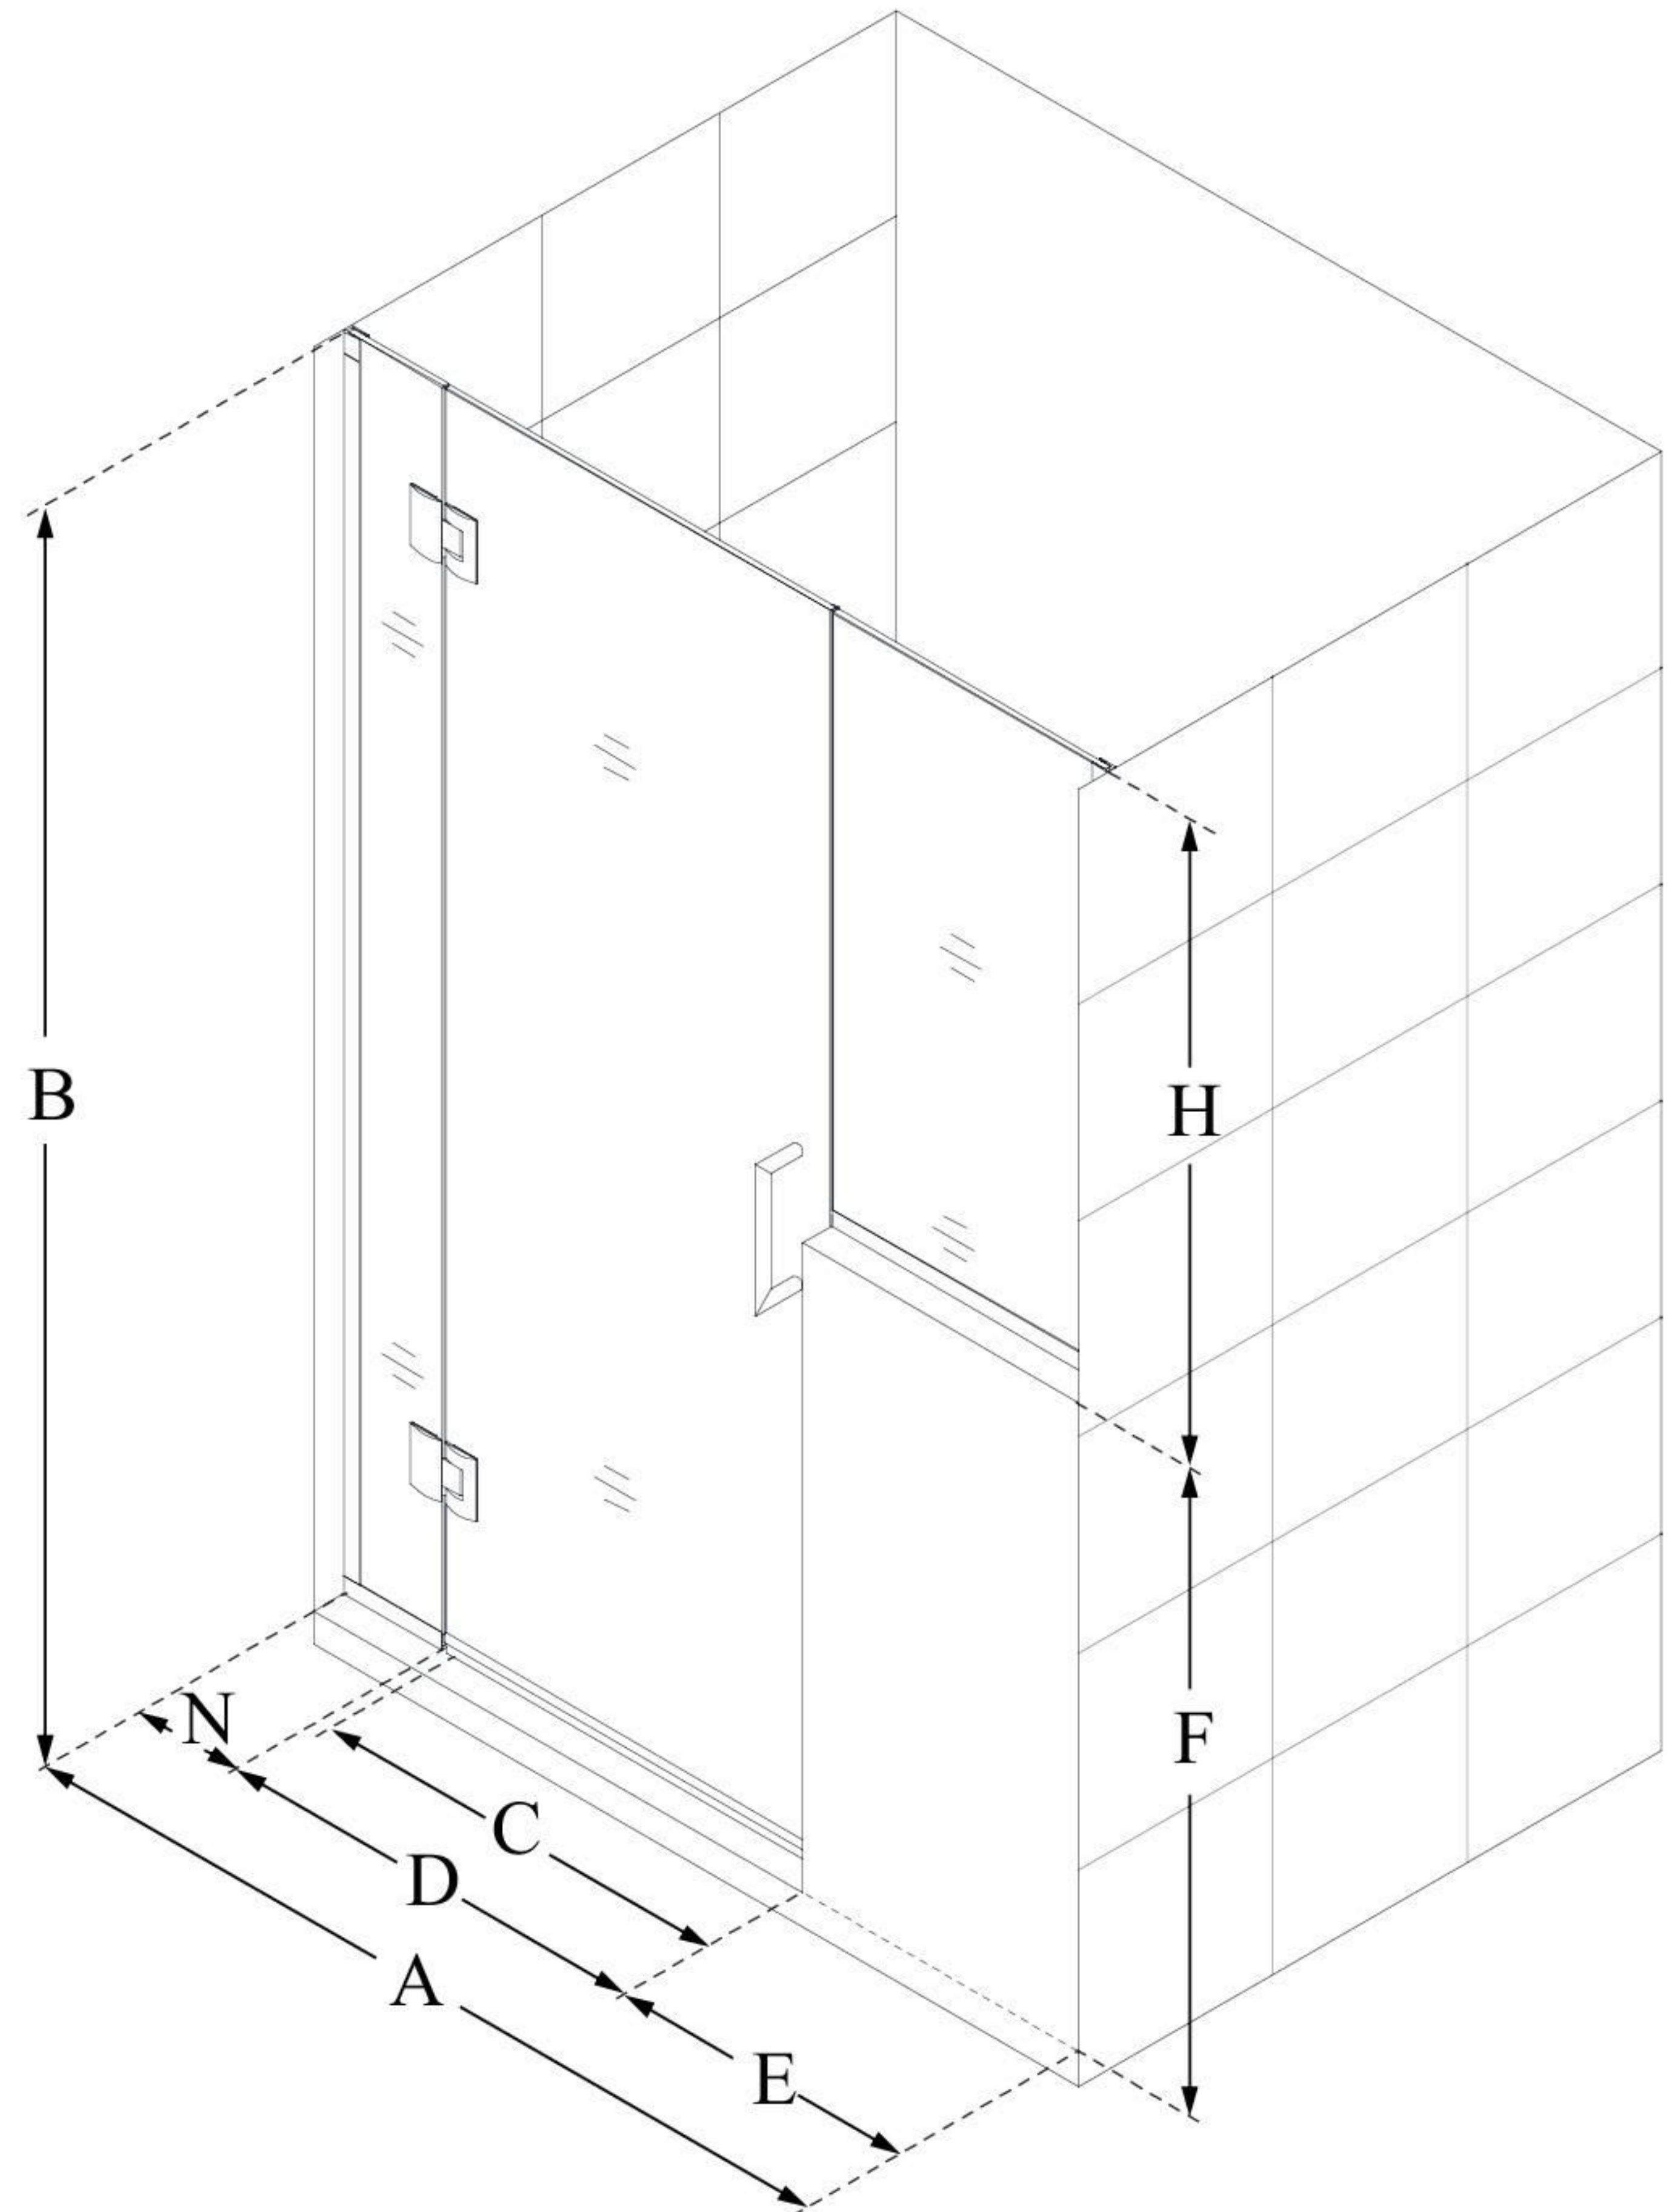

# UNIDOOR-X

DreamLine Unidoor-X 55-55  
1/2" W x 72" H Frameless Hinged  
Shower Door, Clear Glass

**SWING DOOR**

## CONFIGURATION DIMENSIONS:

**A: 55 - 55 1/2"**

MODEL WIDTH

**B: 72"**

MODEL HEIGHT

**C: 24"**

ACCESS WIDTH

**D: 25"**

DOOR WIDTH

**E: 24"**

INLINE BUTTRESS PANEL WIDTH

**F: 38"**

BUTTRESS WALL HEIGHT

**H: 34"**

BUTTRESS GLASS HEIGHT

**N: 6"**

HINGE PANEL WIDTH

DreamLine reserves the right to update or modify the hardware or materials pictured without prior notice for the purpose of product improvement and customer satisfaction.