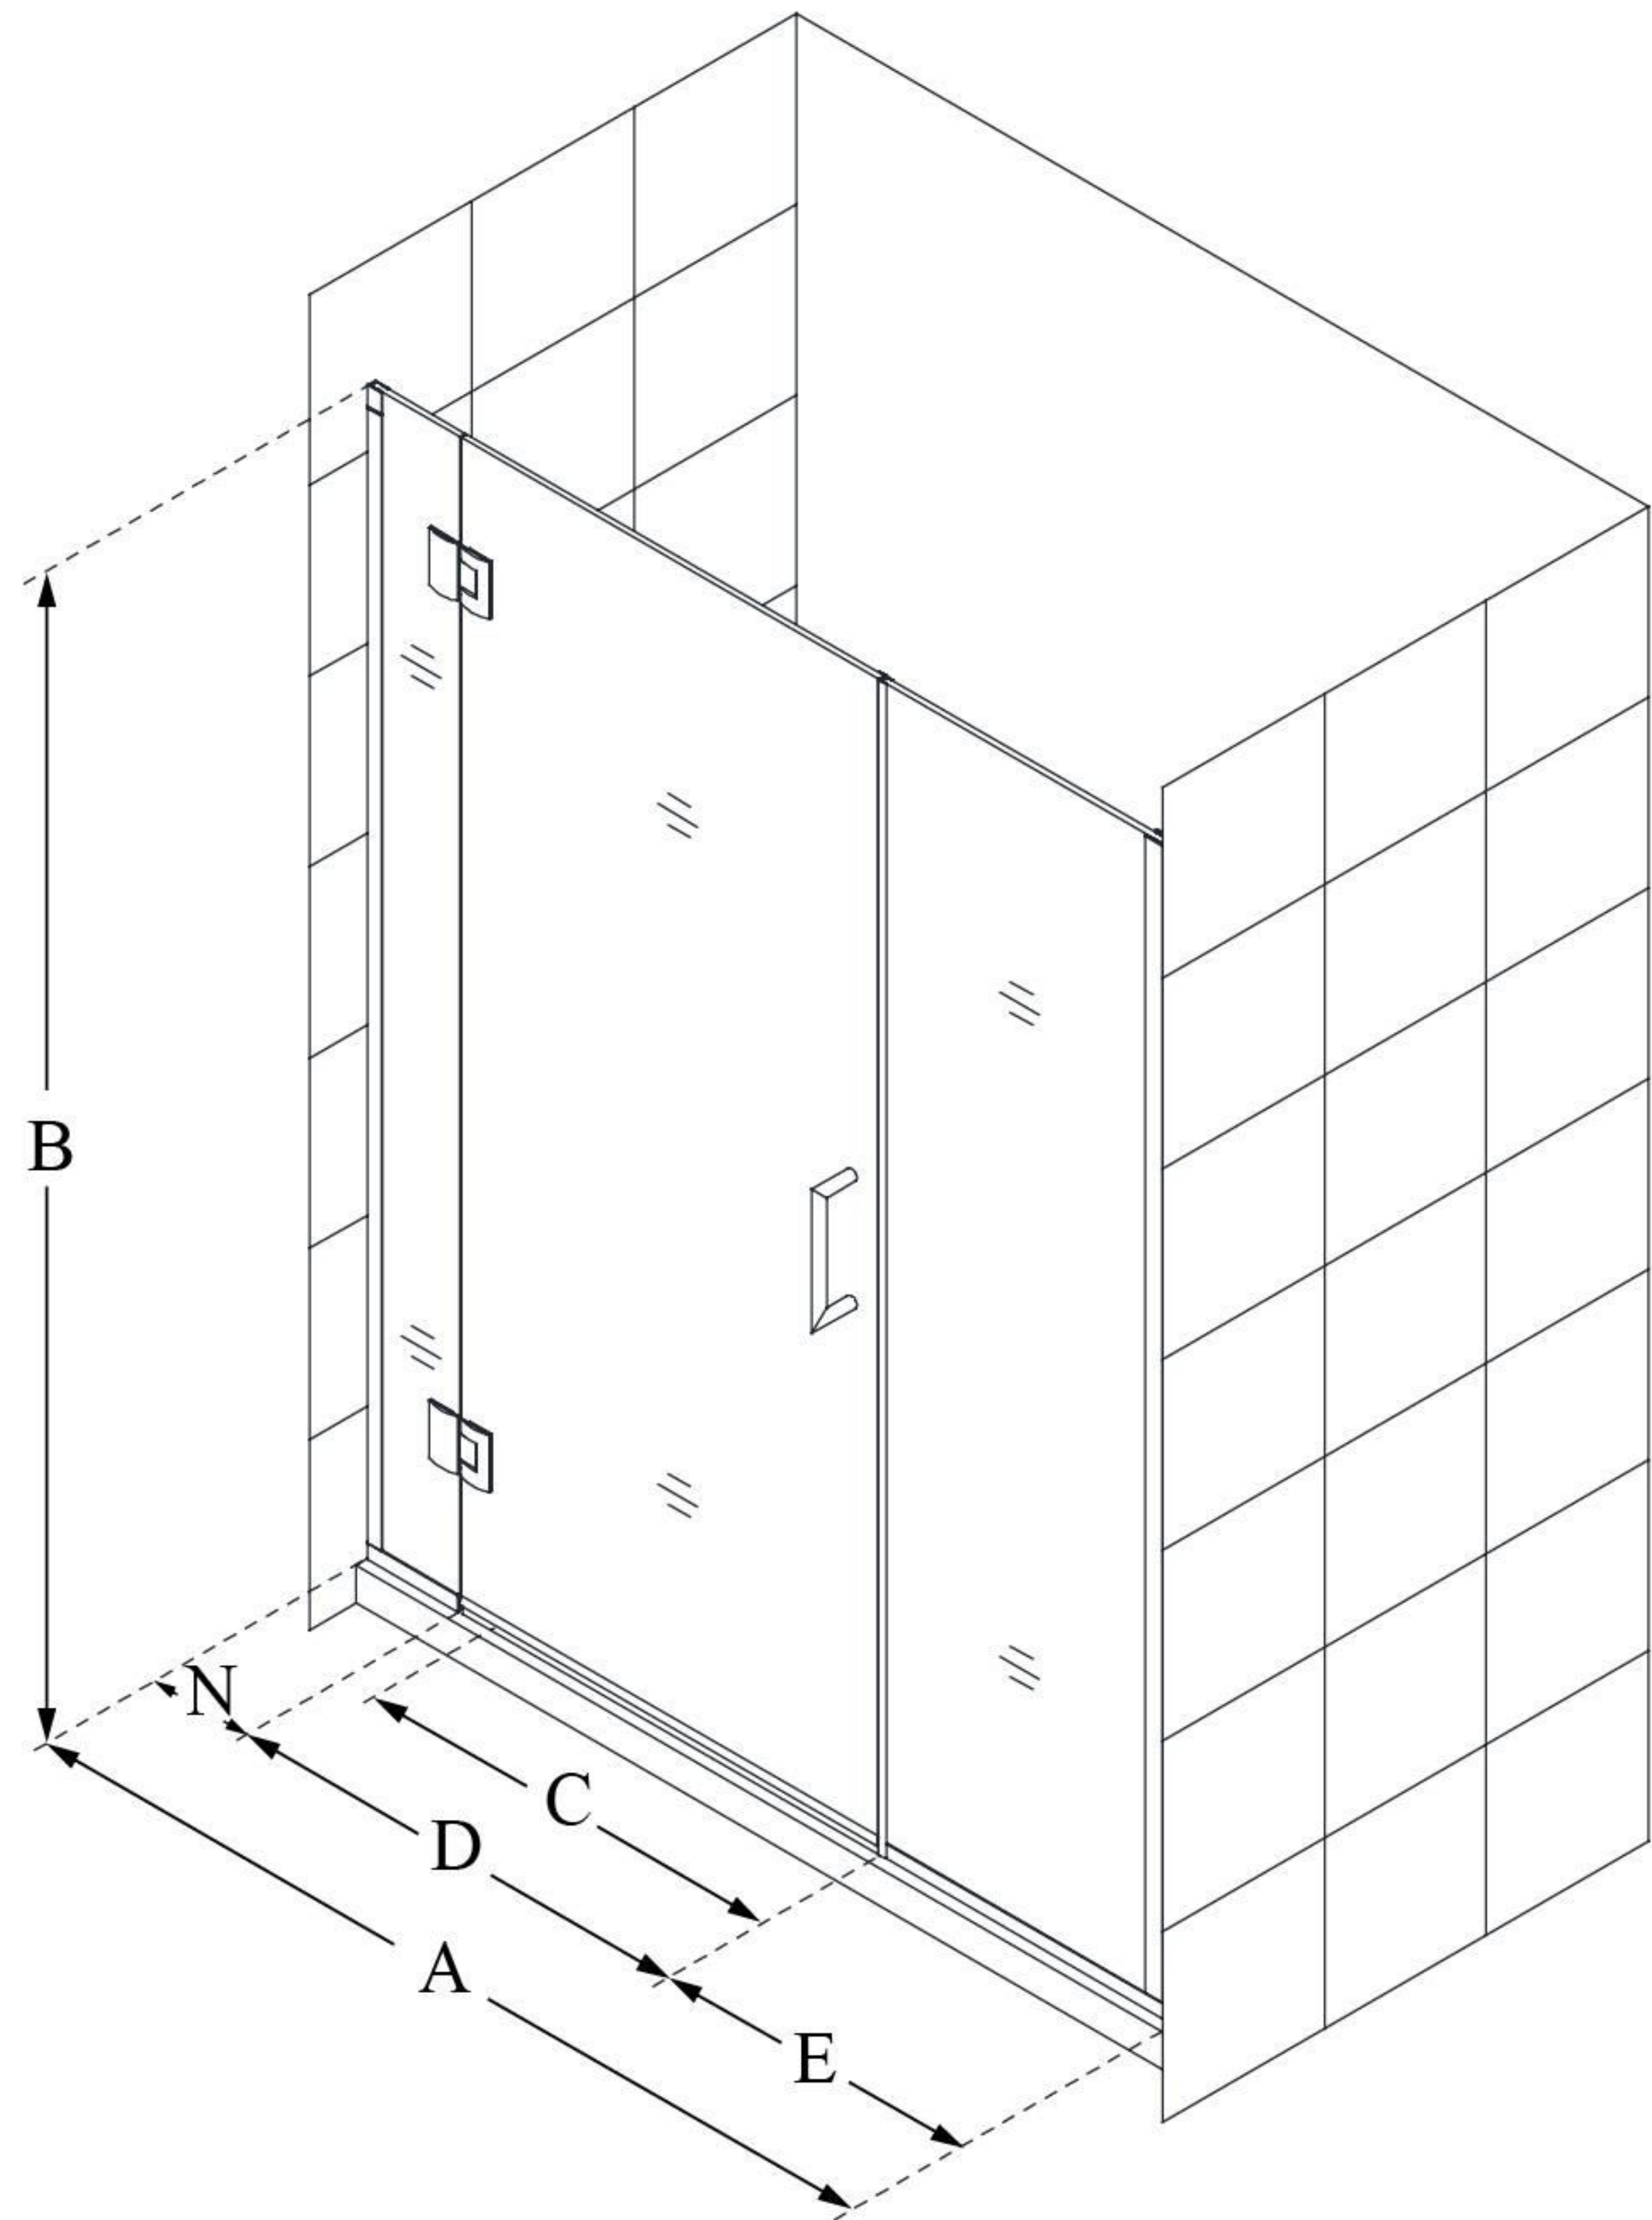

D1252272

UNIDOOR-X

DreamLine Unidoor-X 53-53
1/2" W x 72" H Frameless Hinged
Shower Door, Clear Glass

SWING DOOR

CONFIGURATION DIMENSIONS:

A: 53 - 53 1/2"

MODEL WIDTH

B: 72"

MODEL HEIGHT

C: 24"

ACCESS WIDTH

D: 25"

DOOR WIDTH

E: 22"

INLINE PANEL WIDTH

N: 6"

HINGE PANEL WIDTH

DreamLine reserves the right to update or modify the hardware or materials pictured without prior notice for the purpose of product improvement and customer satisfaction.