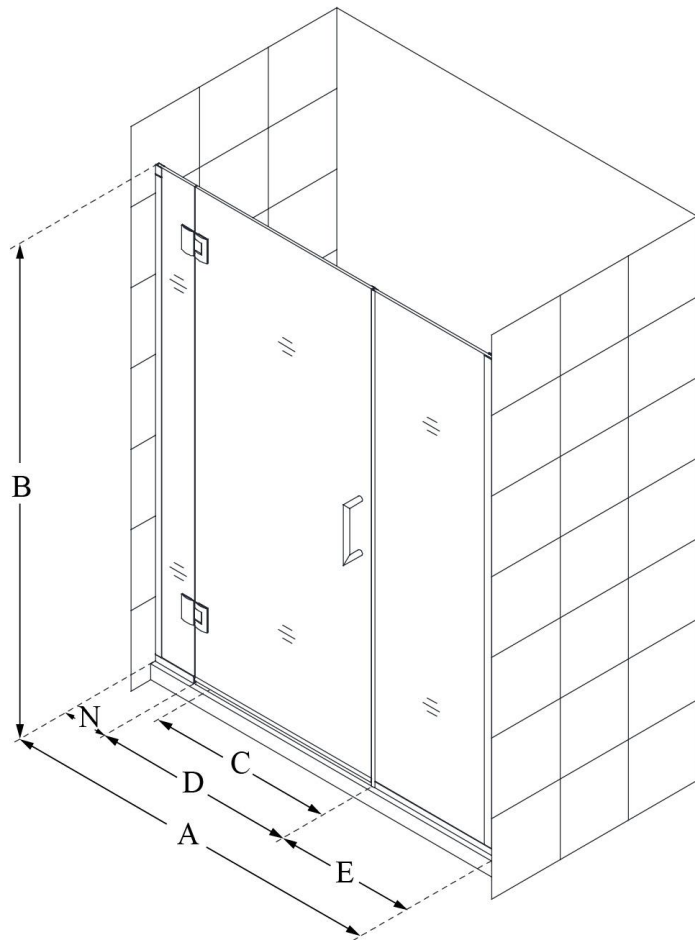

D12522572

UNIDOOR-X

DreamLine Unidoor-X 53 1/2-
54" W x 72" H Frameless Hinged
Shower Door, Clear Glass

SWING DOOR

CONFIGURATION DIMENSIONS:

A: 53 1/2 - 54"

MODEL WIDTH

B: 72"

MODEL HEIGHT

C: 24"

ACCESS WIDTH

D: 25"

DOOR WIDTH

E: 22 1/2"

INLINE PANEL WIDTH

N: 6"

HINGE PANEL WIDTH

DreamLine reserves the right to update or modify the hardware or materials pictured without prior notice for the purpose of product improvement and customer satisfaction.