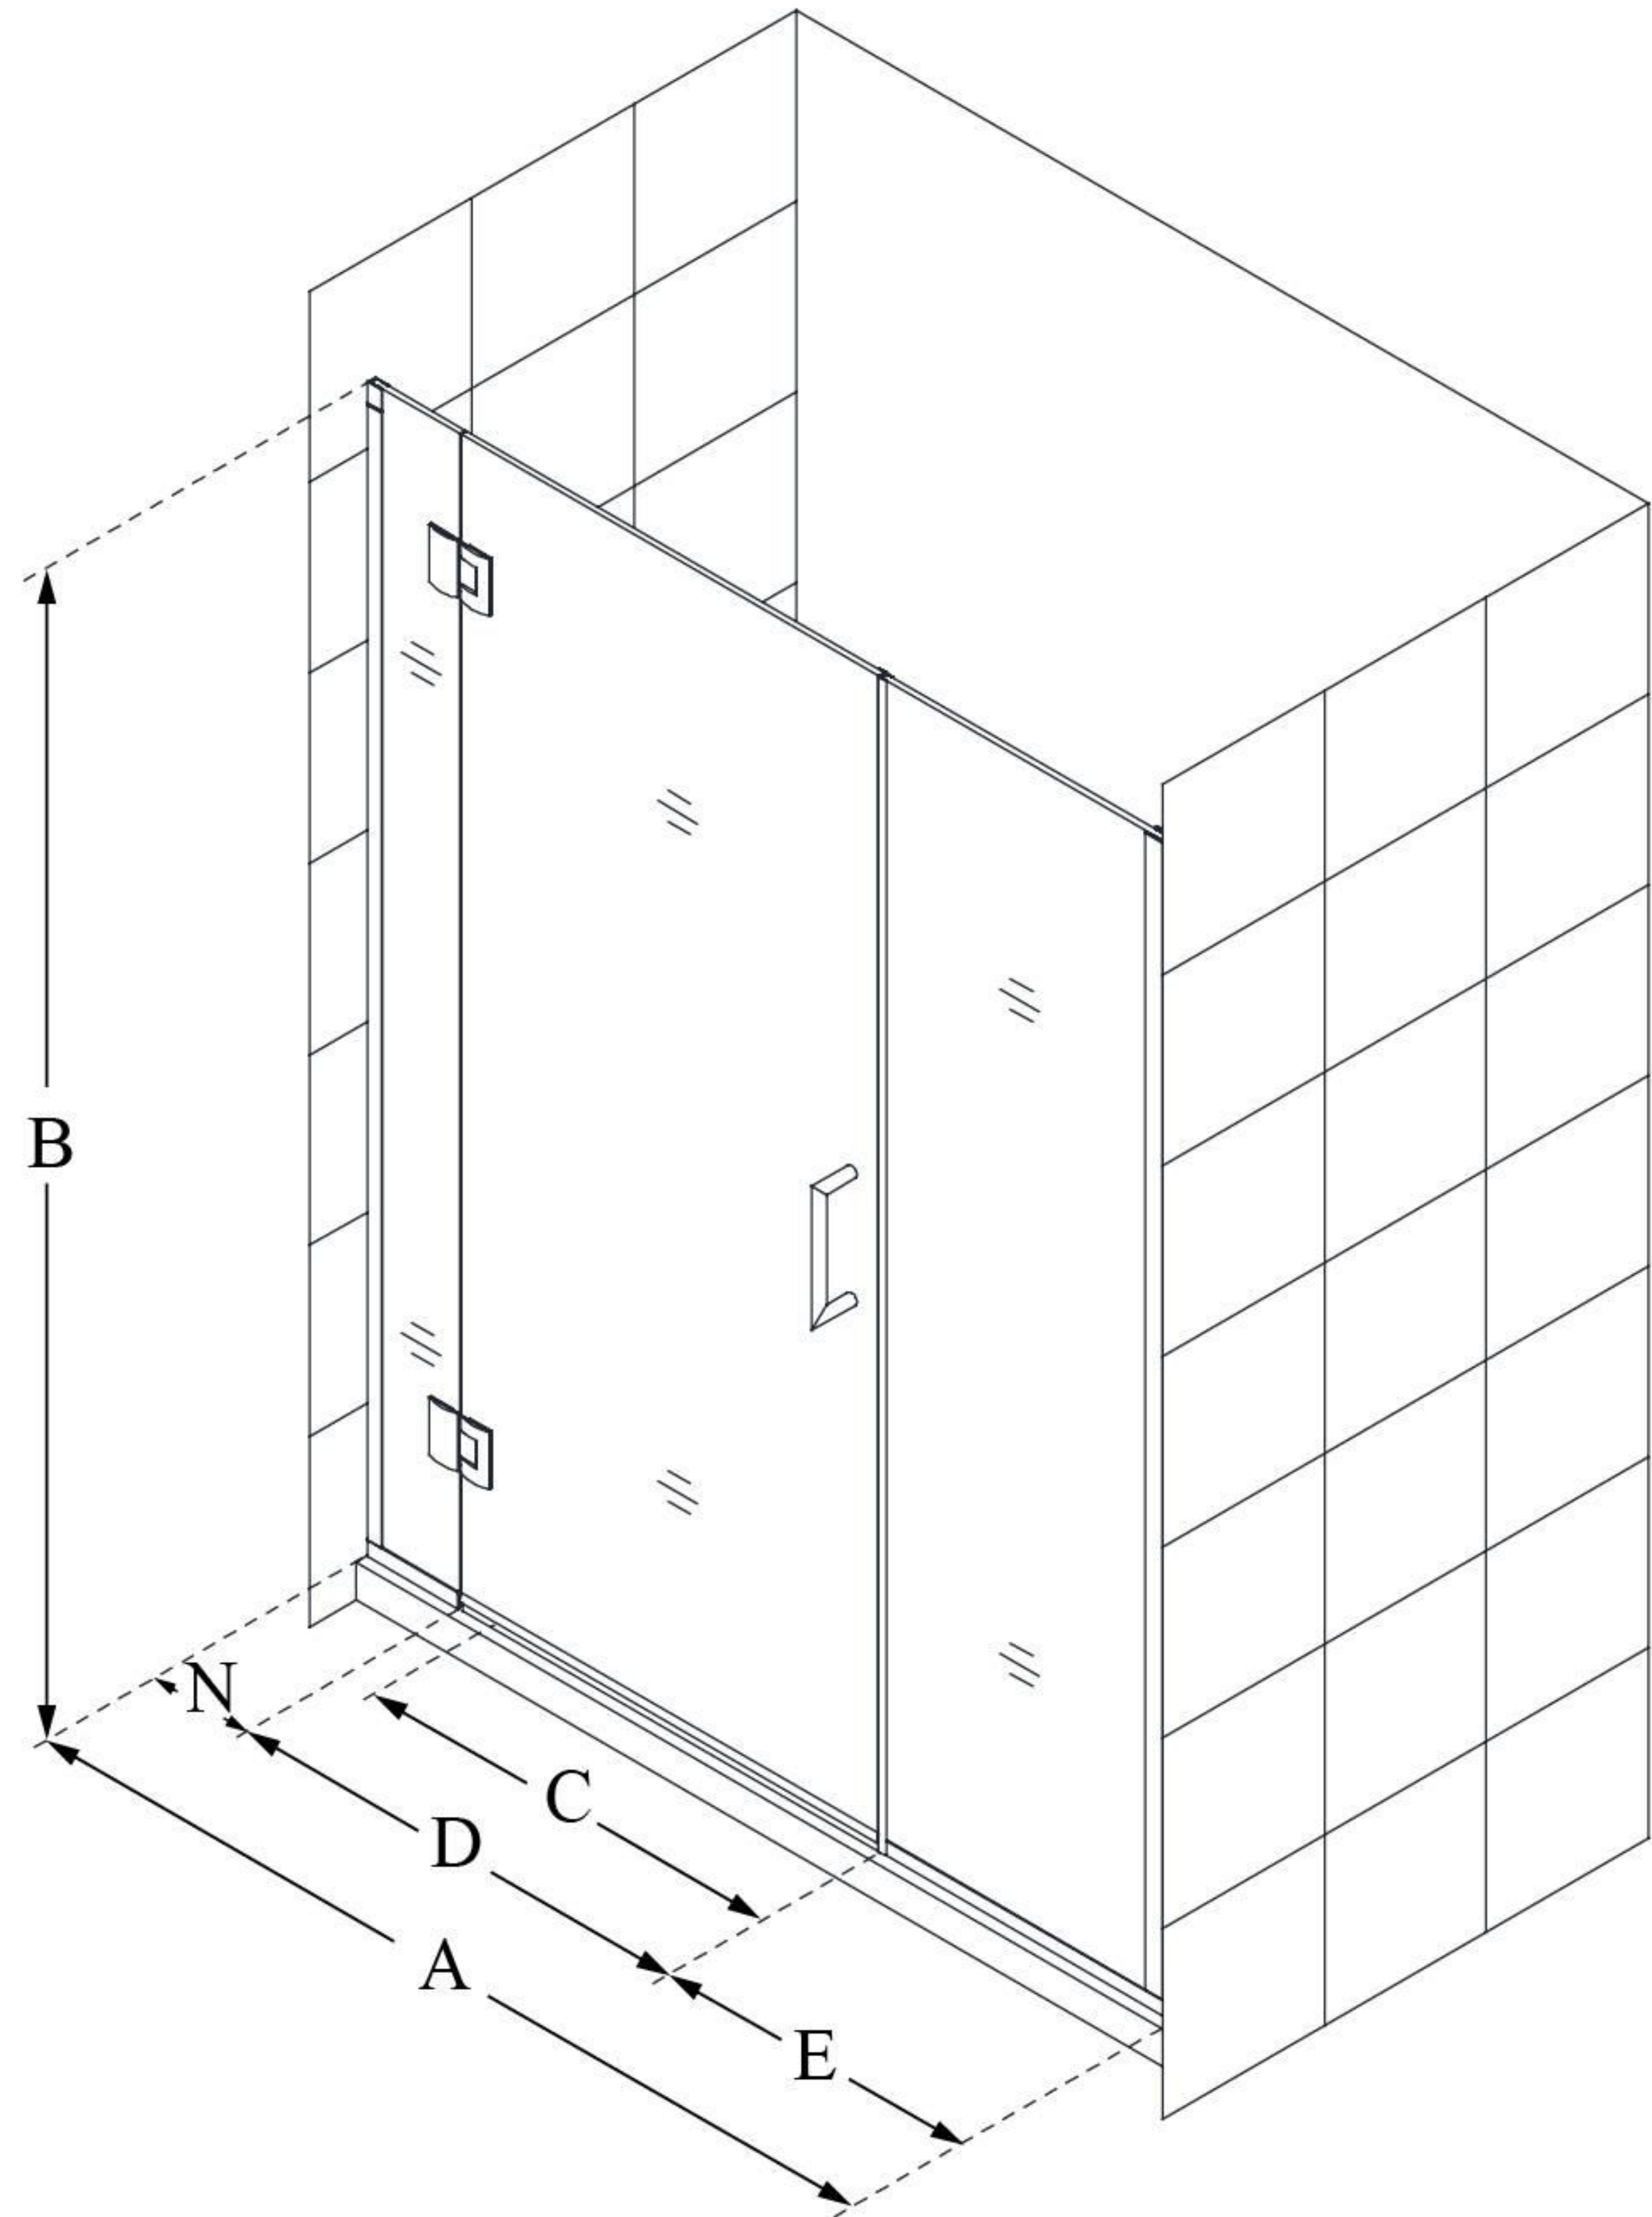

D1251472

UNIDOOR-X

DreamLine Unidoor-X 45-45
1/2" W x 72" H Frameless Hinged
Shower Door, Clear Glass

SWING DOOR

CONFIGURATION DIMENSIONS:

A: 45 - 45 1/2"

MODEL WIDTH

B: 72"

MODEL HEIGHT

C: 24"

ACCESS WIDTH

D: 25"

DOOR WIDTH

E: 14"

INLINE PANEL WIDTH

N: 6"

HINGE PANEL WIDTH

DreamLine reserves the right to update or modify the hardware or materials pictured without prior notice for the purpose of product improvement and customer satisfaction.