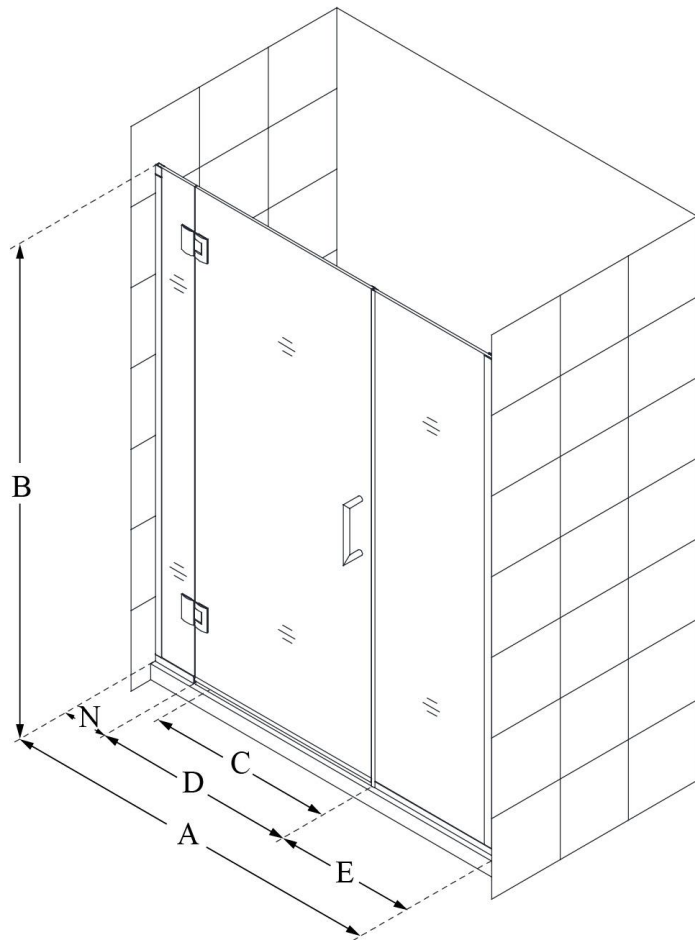

D12514572

UNIDOOR-X

DreamLine Unidoor-X 45 1/2-
46" W x 72" H Frameless Hinged
Shower Door, Clear Glass

SWING DOOR

CONFIGURATION DIMENSIONS:

A: 45 1/2 - 46"

MODEL WIDTH

B: 72"

MODEL HEIGHT

C: 24"

ACCESS WIDTH

D: 25"

DOOR WIDTH

E: 14 1/2"

INLINE PANEL WIDTH

N: 6"

HINGE PANEL WIDTH

DreamLine reserves the right to update or modify the hardware or materials pictured without prior notice for the purpose of product improvement and customer satisfaction.