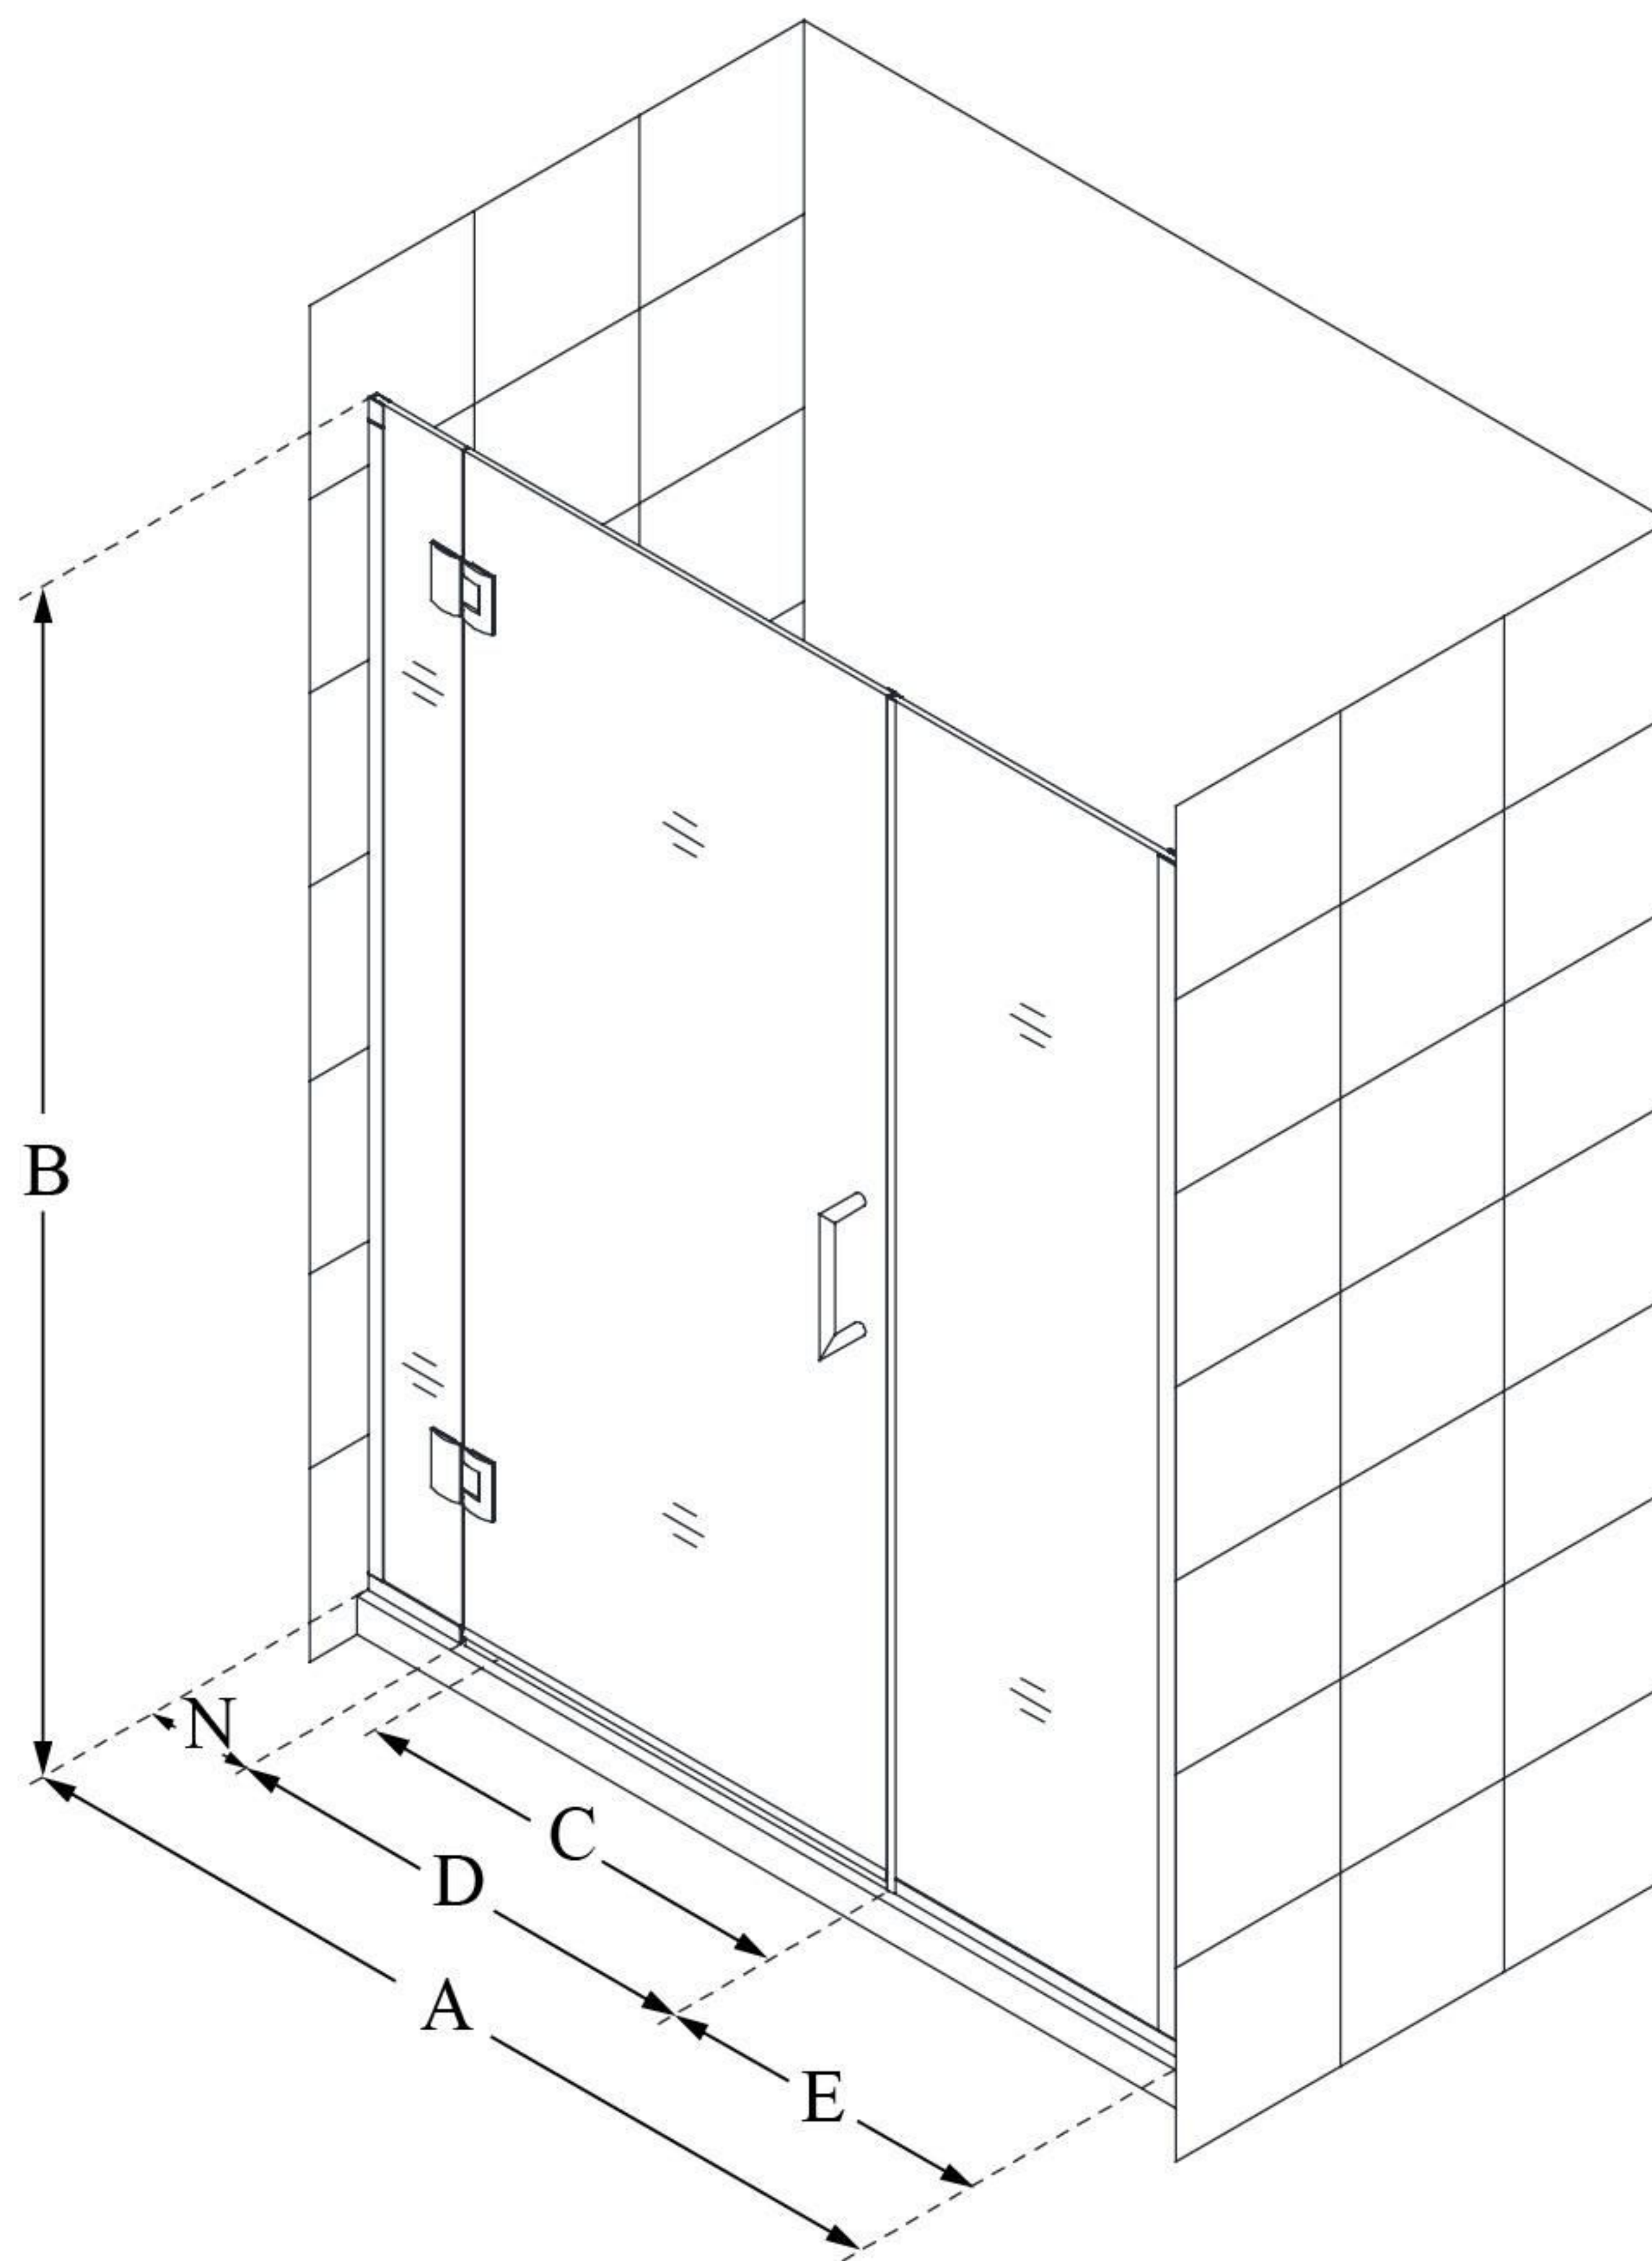

D1250672

UNIDOOR-X

DreamLine Unidoor-X 37-37
1/2" W x 72" H Frameless Hinged
Shower Door, Clear Glass

SWING DOOR

CONFIGURATION DIMENSIONS:

A: 37 - 37 1/2"

MODEL WIDTH

B: 72"

MODEL HEIGHT

C: 24"

ACCESS WIDTH

D: 25"

DOOR WIDTH

E: 6"

INLINE PANEL WIDTH

N: 6"

HINGE PANEL WIDTH

DreamLine reserves the right to update or modify the hardware or materials pictured without prior notice for the purpose of product improvement and customer satisfaction.