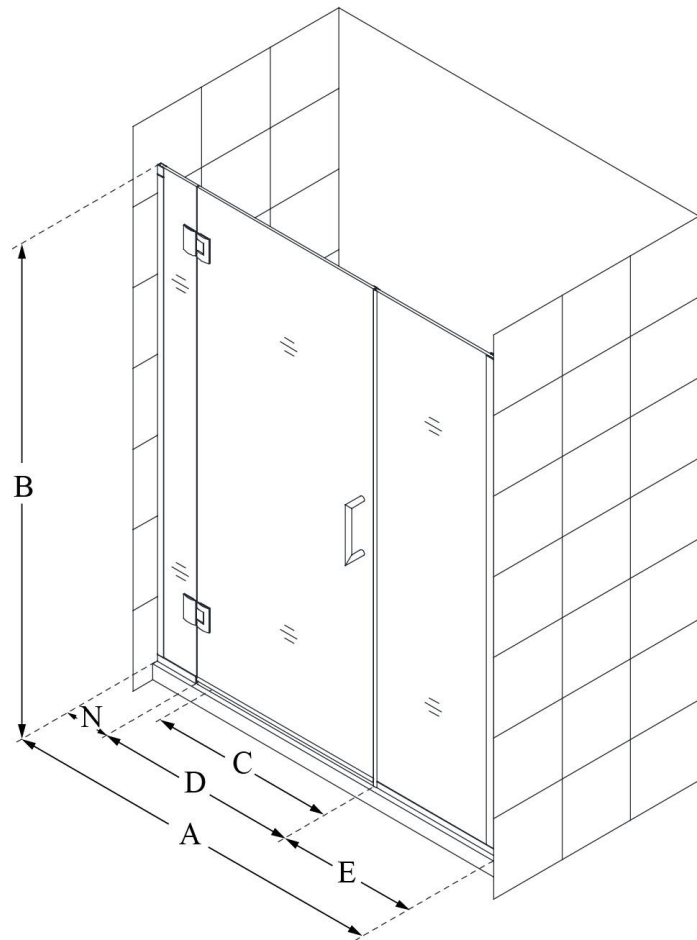

## UNIDOOR-X

DreamLine Unidoor-X 37 1/2-  
38" W x 72" H Frameless Hinged  
Shower Door, Clear Glass

**SWING DOOR**

### CONFIGURATION DIMENSIONS:

**A: 37 1/2 - 38"**

MODEL WIDTH

**B: 72"**

MODEL HEIGHT

**C: 24"**

ACCESS WIDTH

**D: 25"**

DOOR WIDTH

**E: 6 1/2"**

INLINE PANEL WIDTH

**N: 6"**

HINGE PANEL WIDTH

DreamLine reserves the right to update or modify the hardware or materials pictured without prior notice for the purpose of product improvement and customer satisfaction.