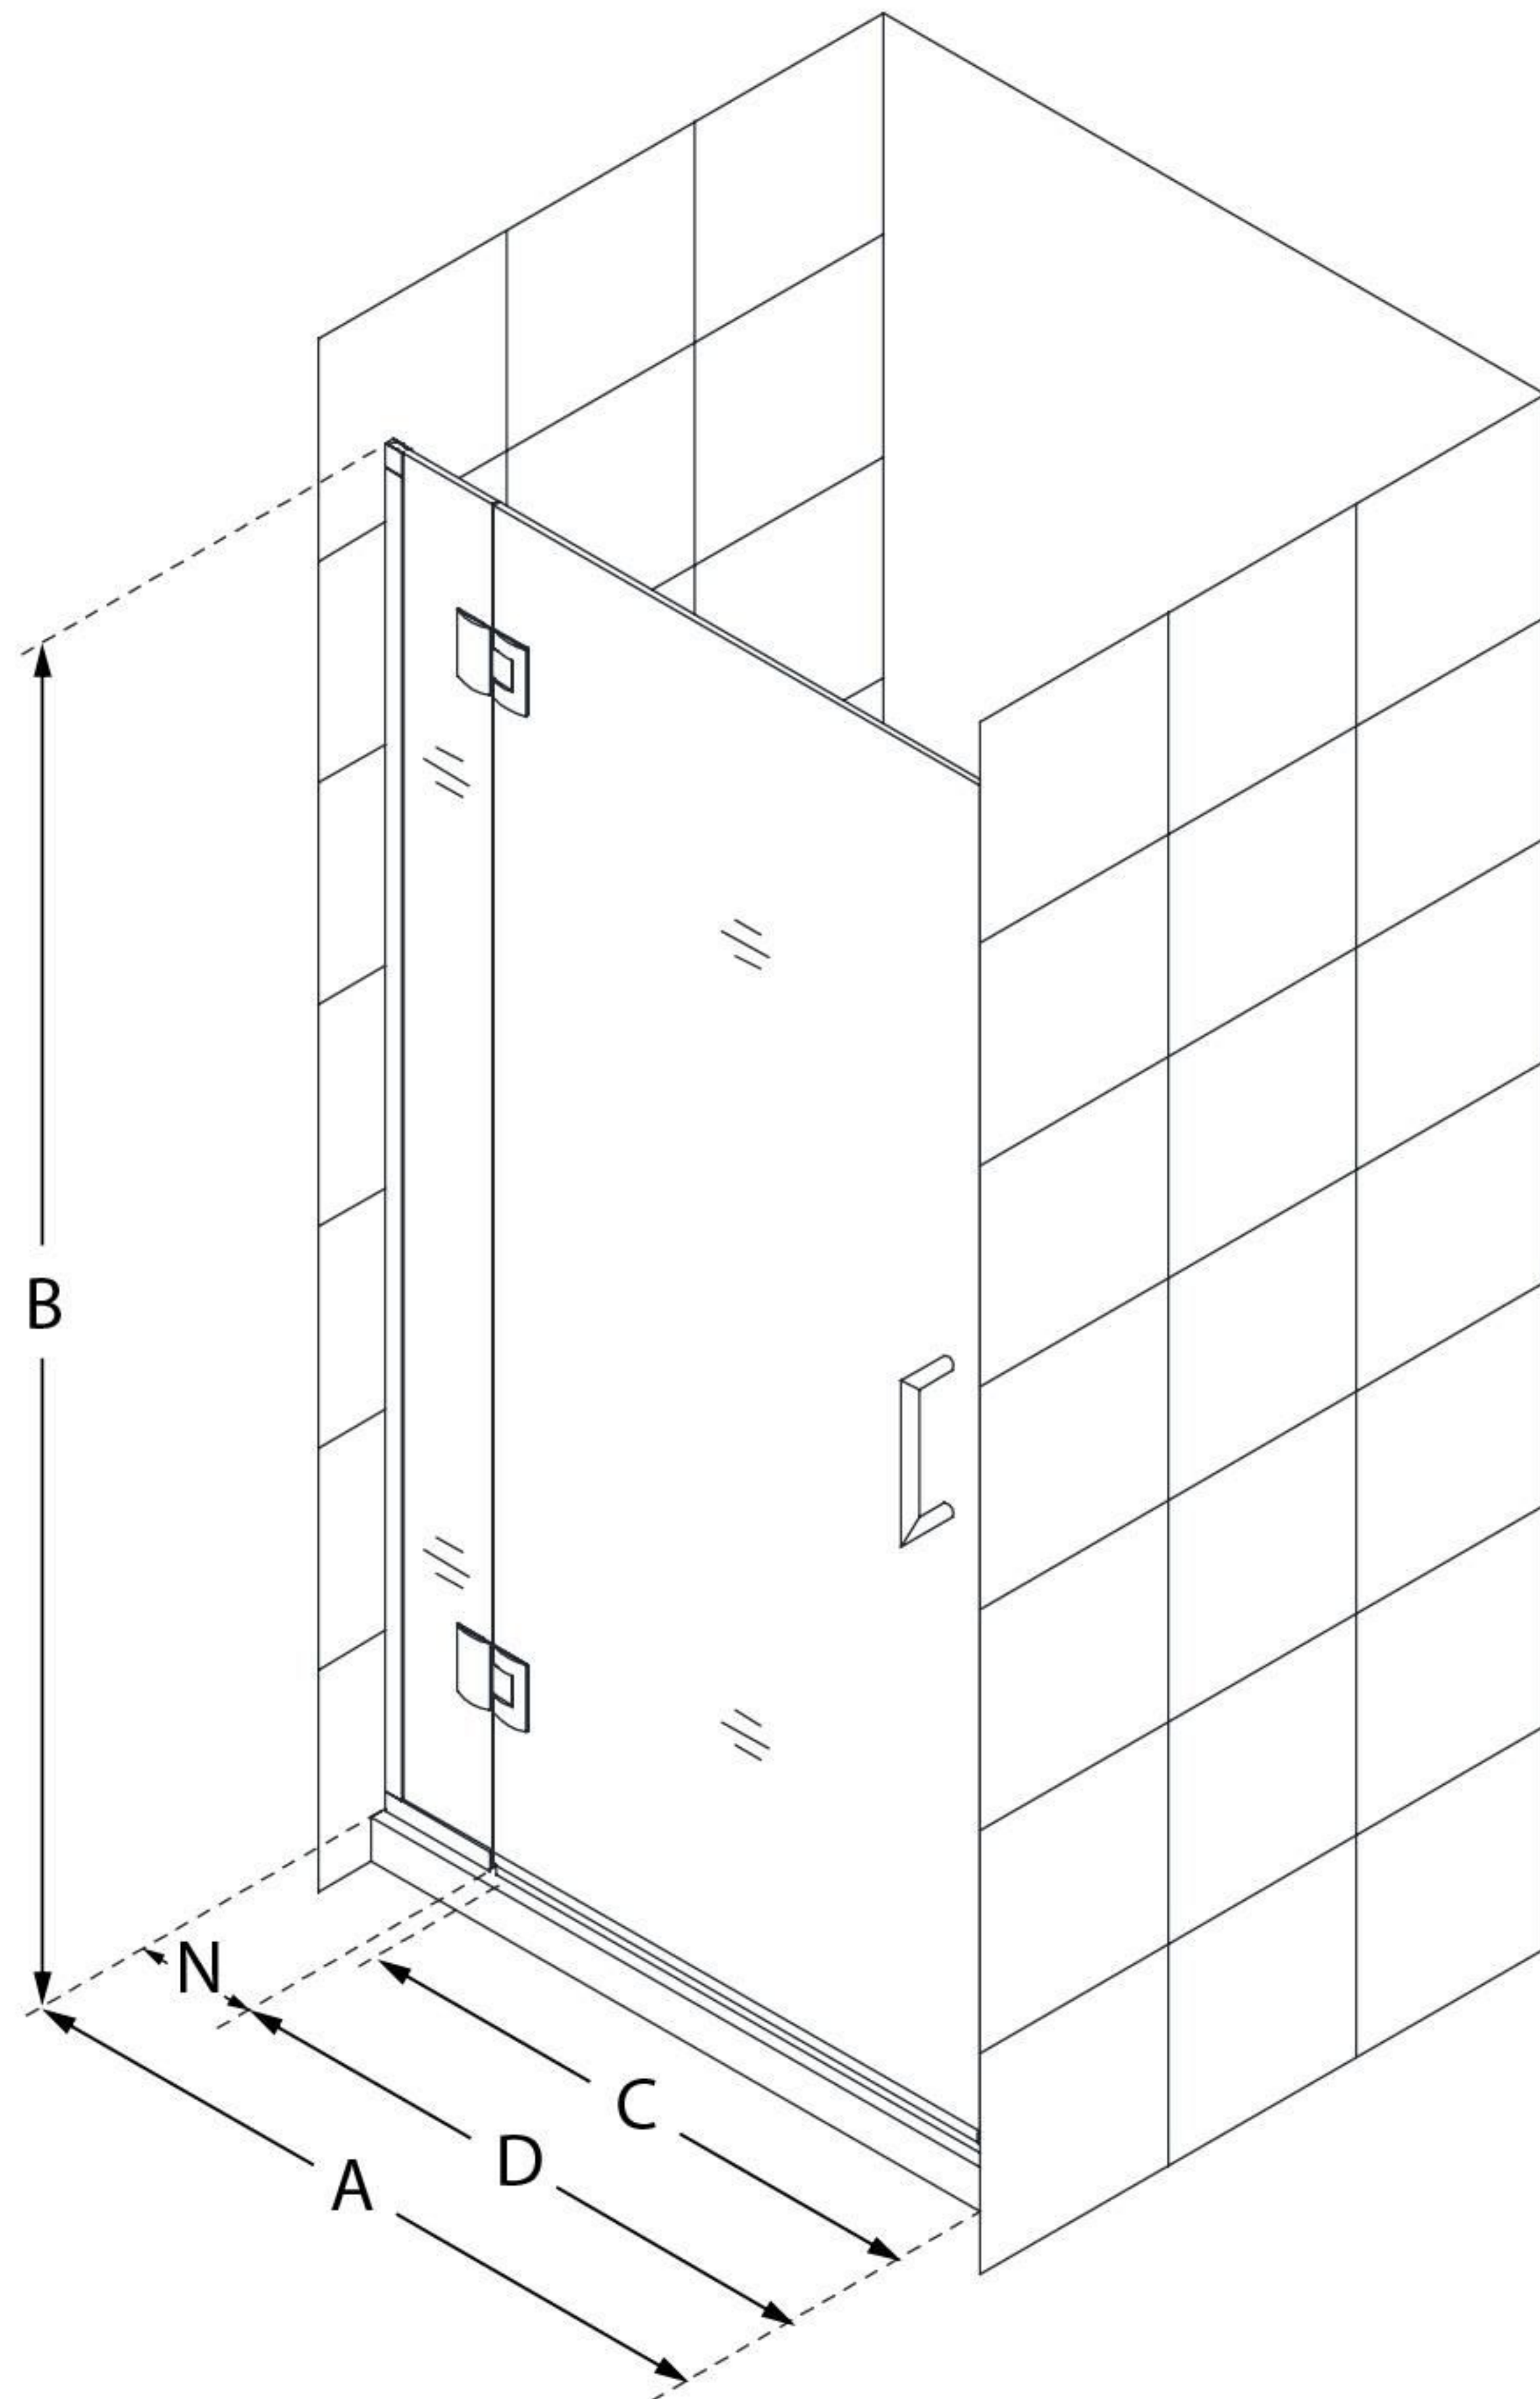

D12472

UNIDOOR-X

DreamLine Unidoor-X 30" W x 72"
H Frameless Hinged Shower Door,
Clear Glass

SWING DOOR

CONFIGURATION DIMENSIONS:

A: 30"

MODEL WIDTH

B: 72"

MODEL HEIGHT

C: 23"

ACCESS WIDTH

D: 24"

DOOR WIDTH

N: 6"

HINGE PANEL WIDTH

DreamLine reserves the right to update or modify the hardware or materials pictured without prior notice for the purpose of product improvement and customer satisfaction.