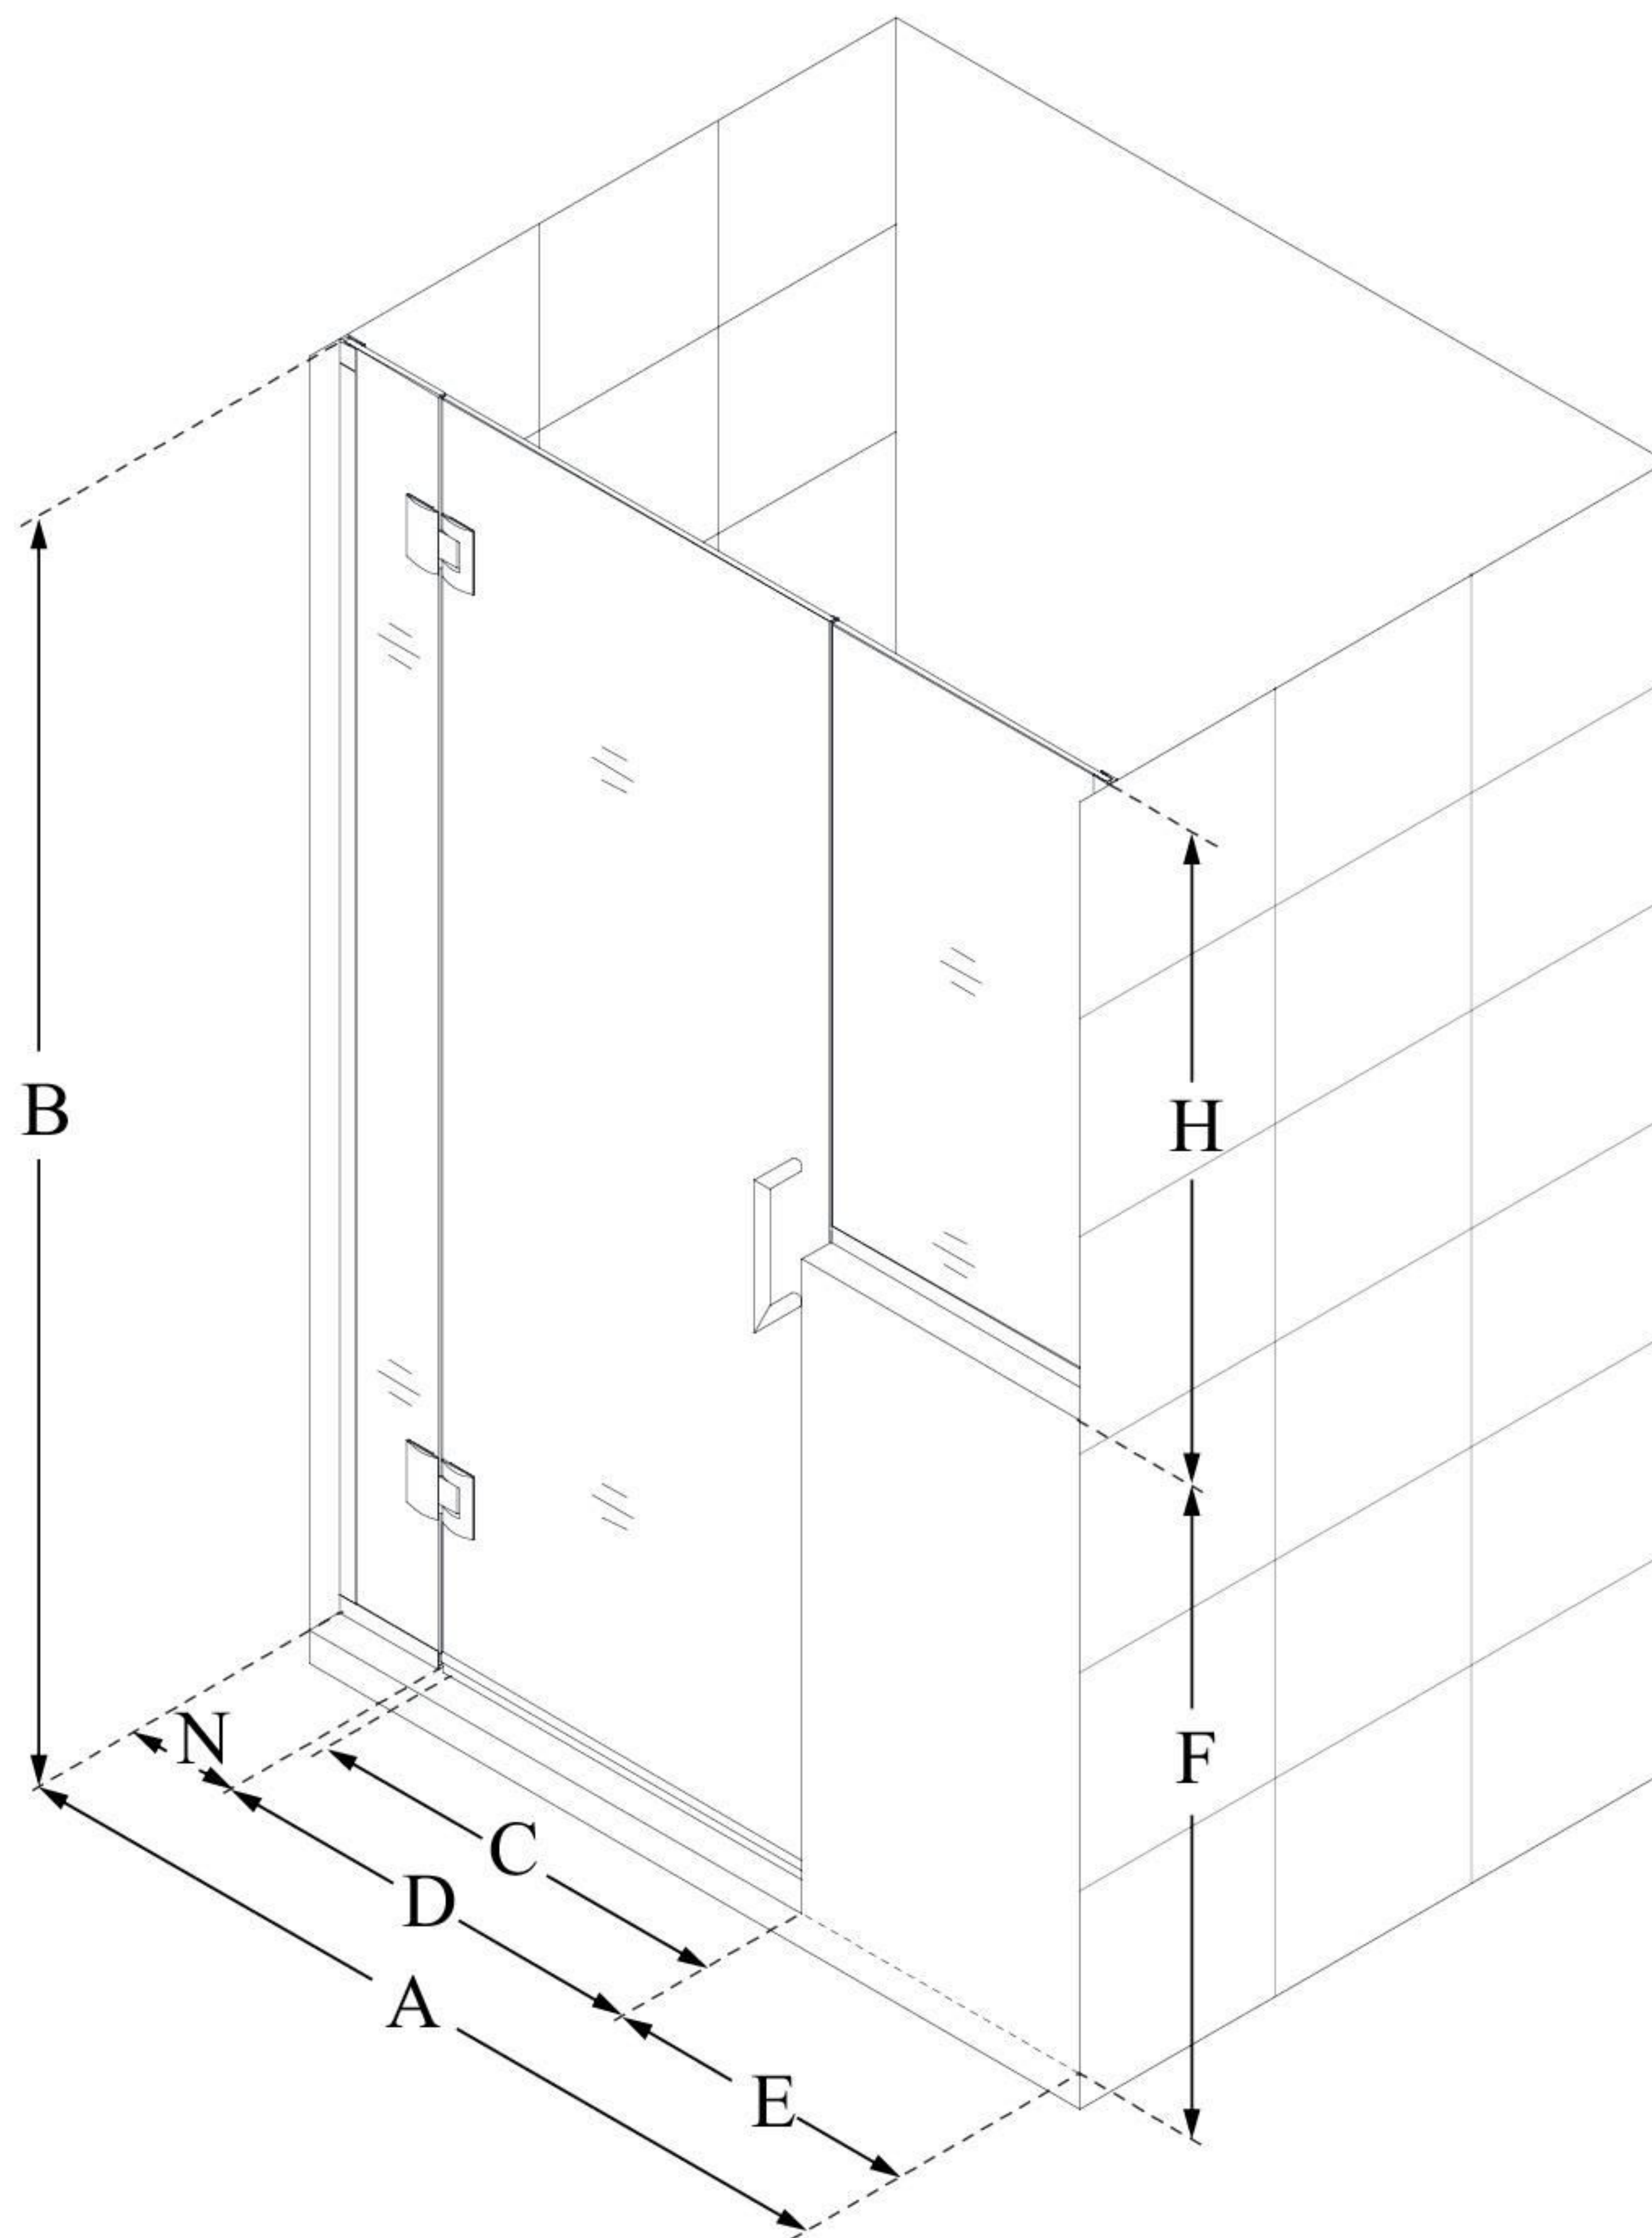

D1243634

UNIDOOR-X

DreamLine Unidoor-X 66-66
1/2" W x 72" H Frameless Hinged
Shower Door, Clear Glass

SWING DOOR

CONFIGURATION DIMENSIONS:

A: 66 - 66 1/2"

MODEL WIDTH

B: 72"

MODEL HEIGHT

C: 23"

ACCESS WIDTH

D: 24"

DOOR WIDTH

E: 36"

INLINE BUTTRESS PANEL WIDTH

F: 38"

BUTTRESS WALL HEIGHT

H: 34"

BUTTRESS GLASS HEIGHT

N: 6"

HINGE PANEL WIDTH

DreamLine reserves the right to update or modify the hardware or materials pictured without prior notice for the purpose of product improvement and customer satisfaction.