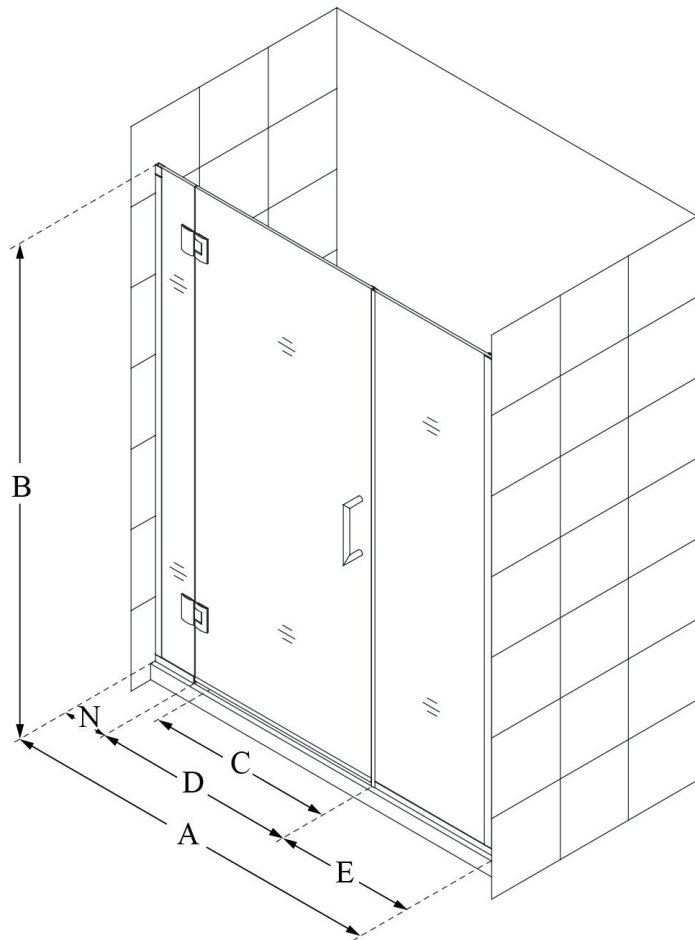

## UNIDOOR-X

DreamLine Unidoor-X 60 1/2-  
61" W x 72" H Frameless Hinged  
Shower Door, Clear Glass

**SWING DOOR**

### CONFIGURATION DIMENSIONS:

**A: 60 1/2 - 61"**

MODEL WIDTH

**B: 72"**

MODEL HEIGHT

**C: 23"**

ACCESS WIDTH

**D: 24"**

DOOR WIDTH

**E: 30 1/2"**

INLINE PANEL WIDTH

**N: 6"**

HINGE PANEL WIDTH

DreamLine reserves the right to update or modify the hardware or materials pictured without prior notice for the purpose of product improvement and customer satisfaction.