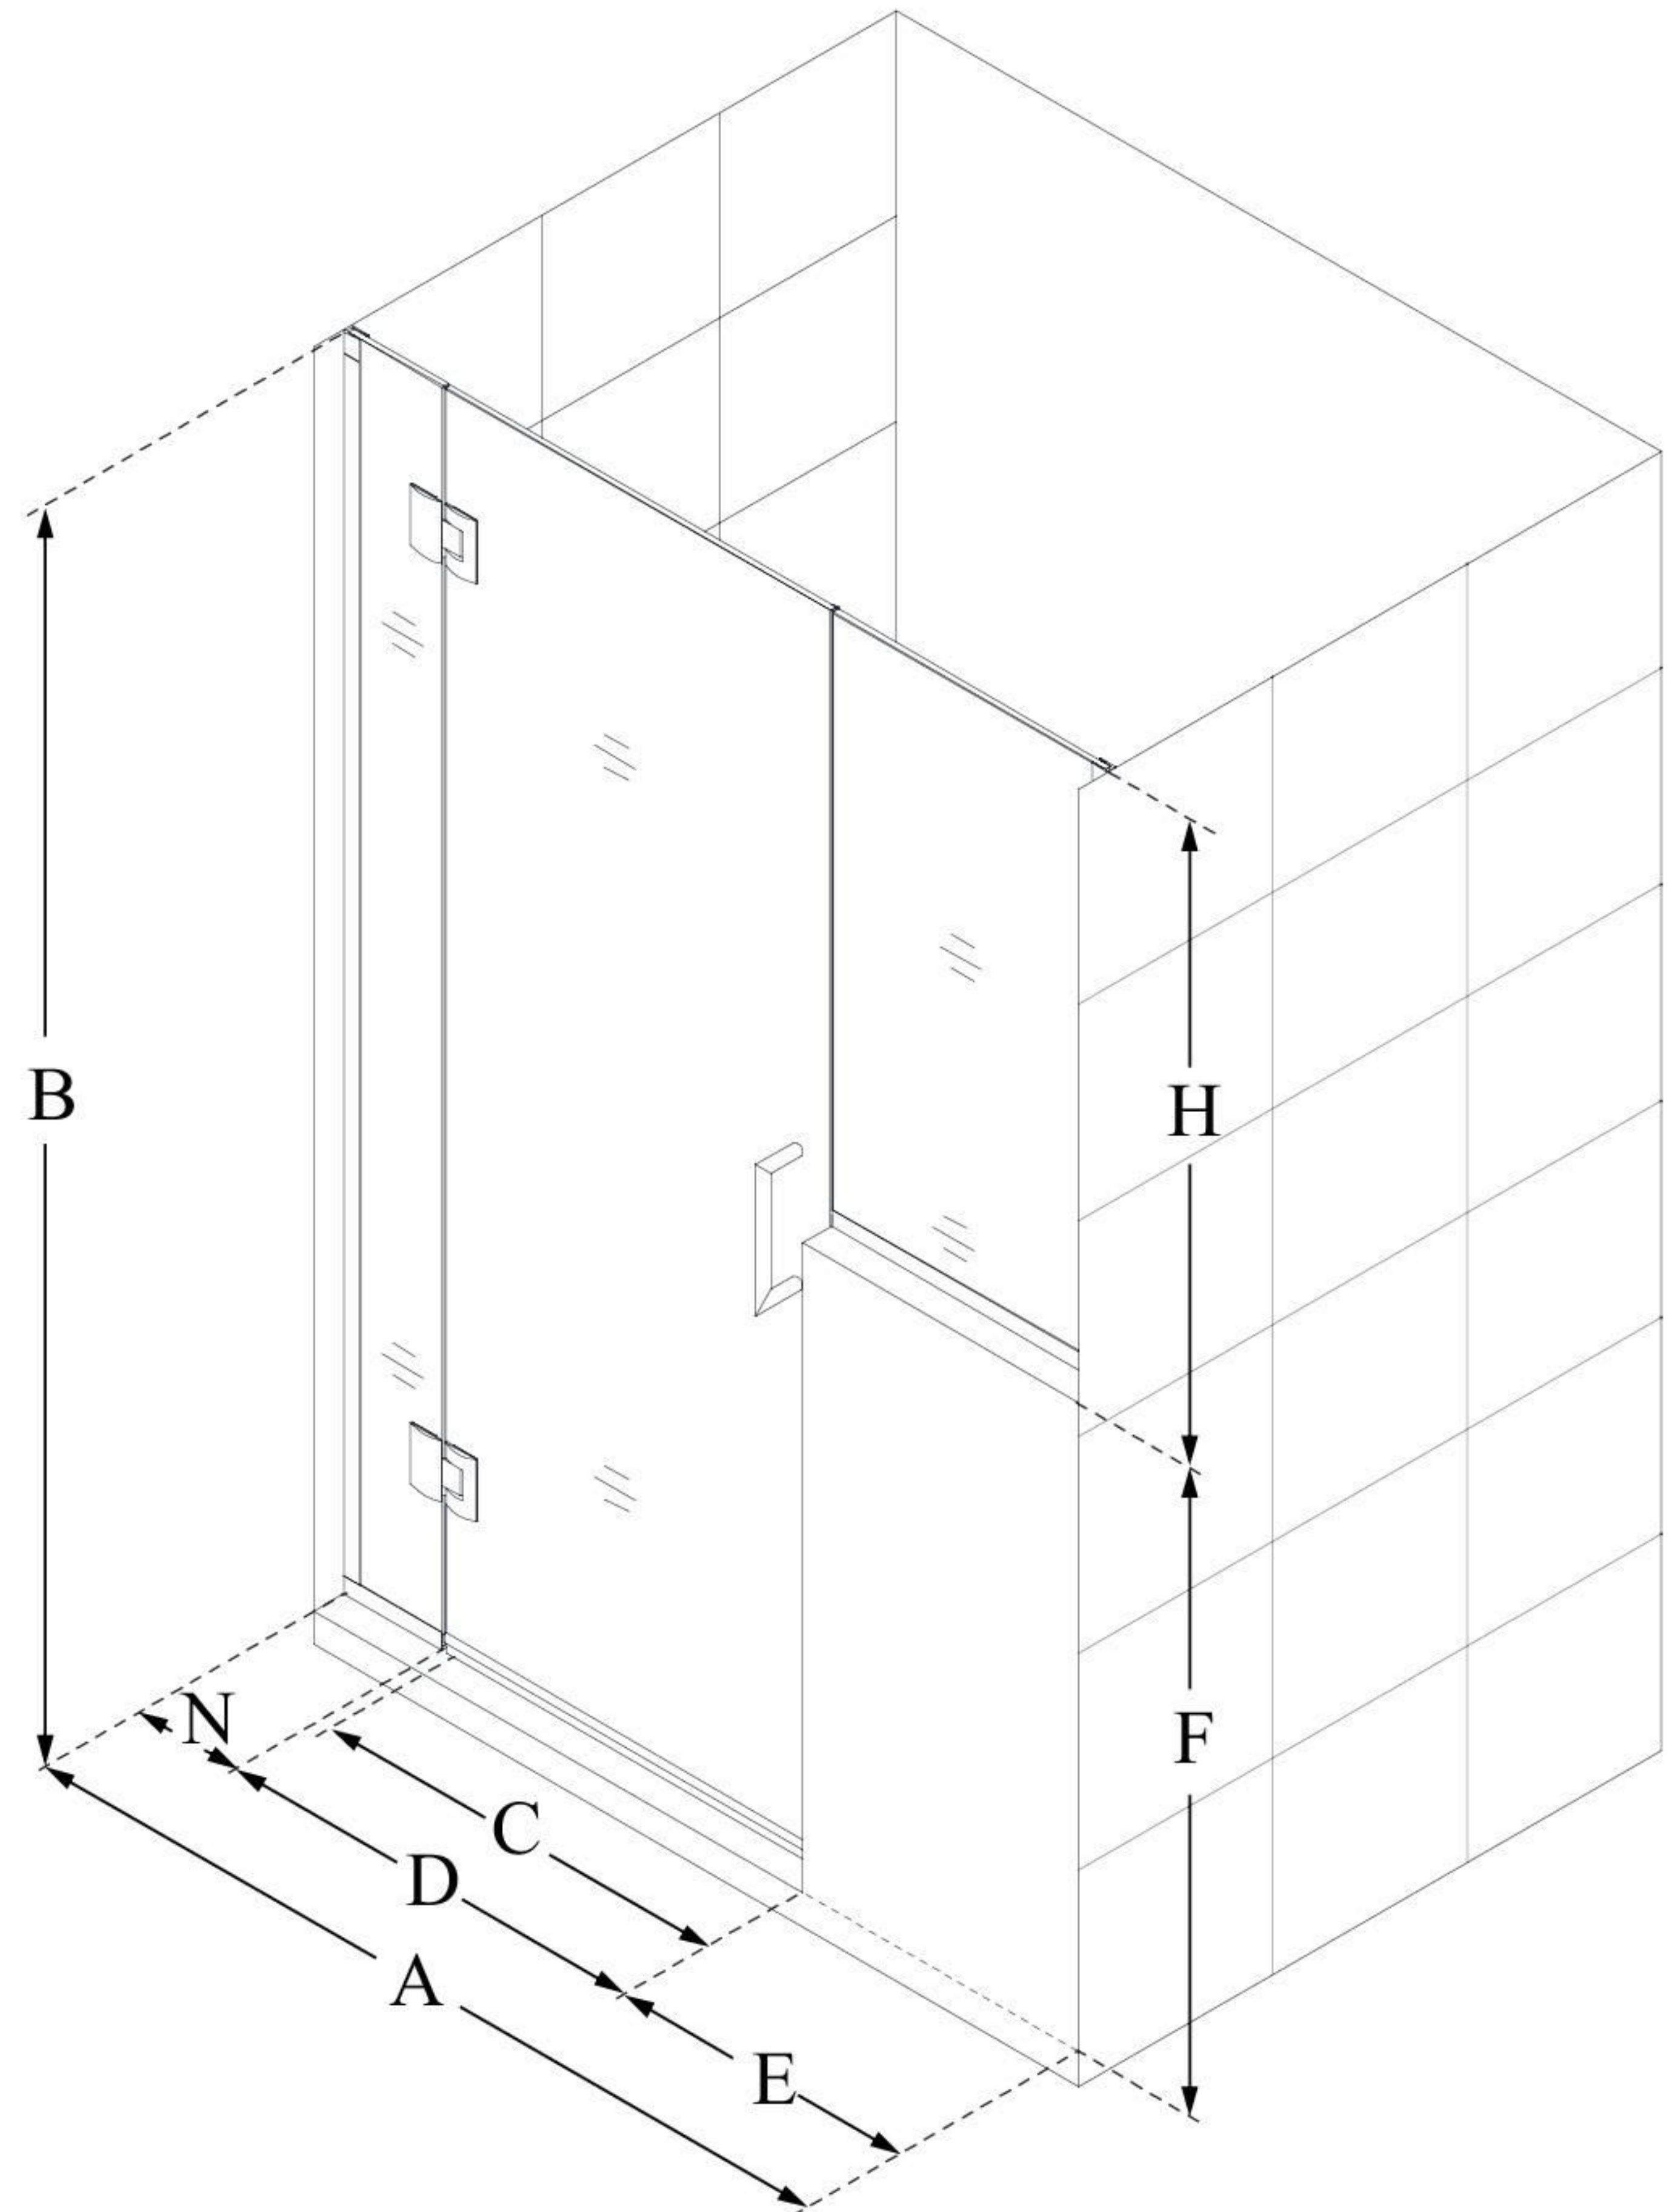

D1243036

UNIDOOR-X

DreamLine Unidoor-X 60-60
1/2" W x 72" H Frameless Hinged
Shower Door, Clear Glass

SWING DOOR

CONFIGURATION DIMENSIONS:

A: 60 - 60 1/2"

MODEL WIDTH

B: 72"

MODEL HEIGHT

C: 23"

ACCESS WIDTH

D: 24"

DOOR WIDTH

E: 30"

INLINE BUTTRESS PANEL WIDTH

F: 36"

BUTTRESS WALL HEIGHT

H: 36"

BUTTRESS GLASS HEIGHT

N: 6"

HINGE PANEL WIDTH

DreamLine reserves the right to update or modify the hardware or materials pictured without prior notice for the purpose of product improvement and customer satisfaction.