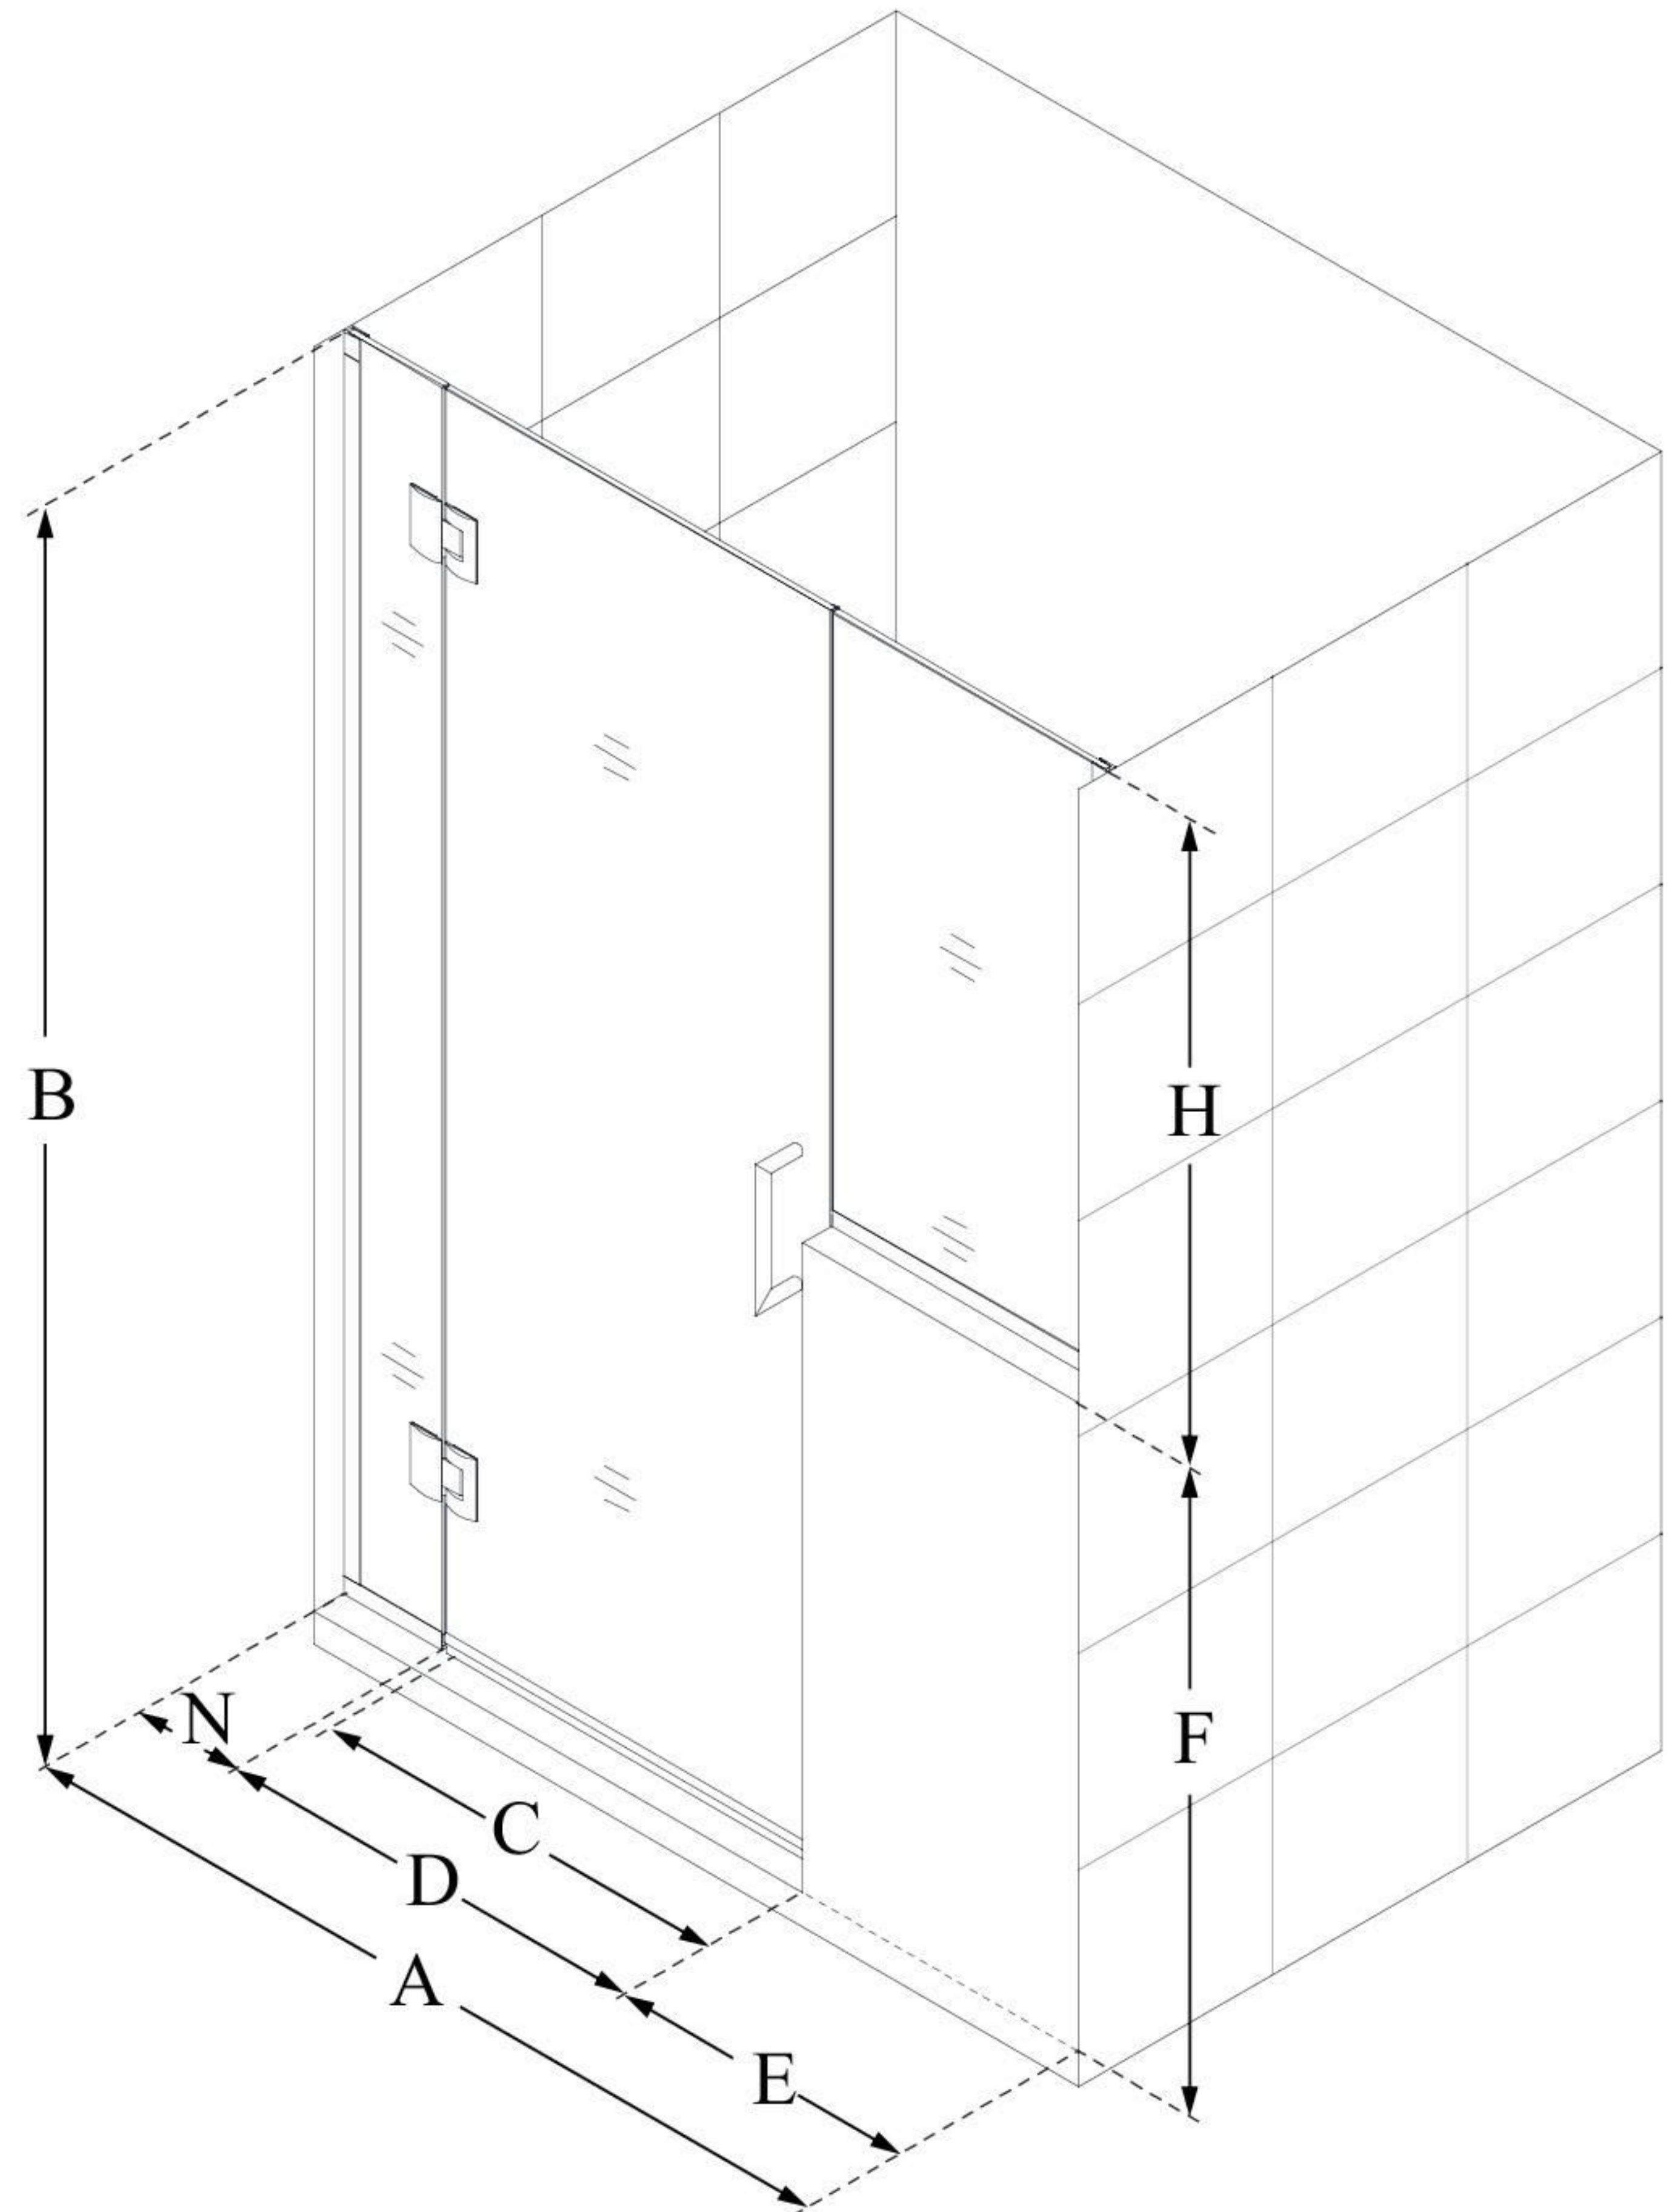

D1243034

UNIDOOR-X

DreamLine Unidoor-X 60-60
1/2" W x 72" H Frameless Hinged
Shower Door, Clear Glass

SWING DOOR

CONFIGURATION DIMENSIONS:

A: 60 - 60 1/2"

MODEL WIDTH

B: 72"

MODEL HEIGHT

C: 23"

ACCESS WIDTH

D: 24"

DOOR WIDTH

E: 30"

INLINE BUTTRESS PANEL WIDTH

F: 38"

BUTTRESS WALL HEIGHT

H: 34"

BUTTRESS GLASS HEIGHT

N: 6"

HINGE PANEL WIDTH

DreamLine reserves the right to update or modify the hardware or materials pictured without prior notice for the purpose of product improvement and customer satisfaction.