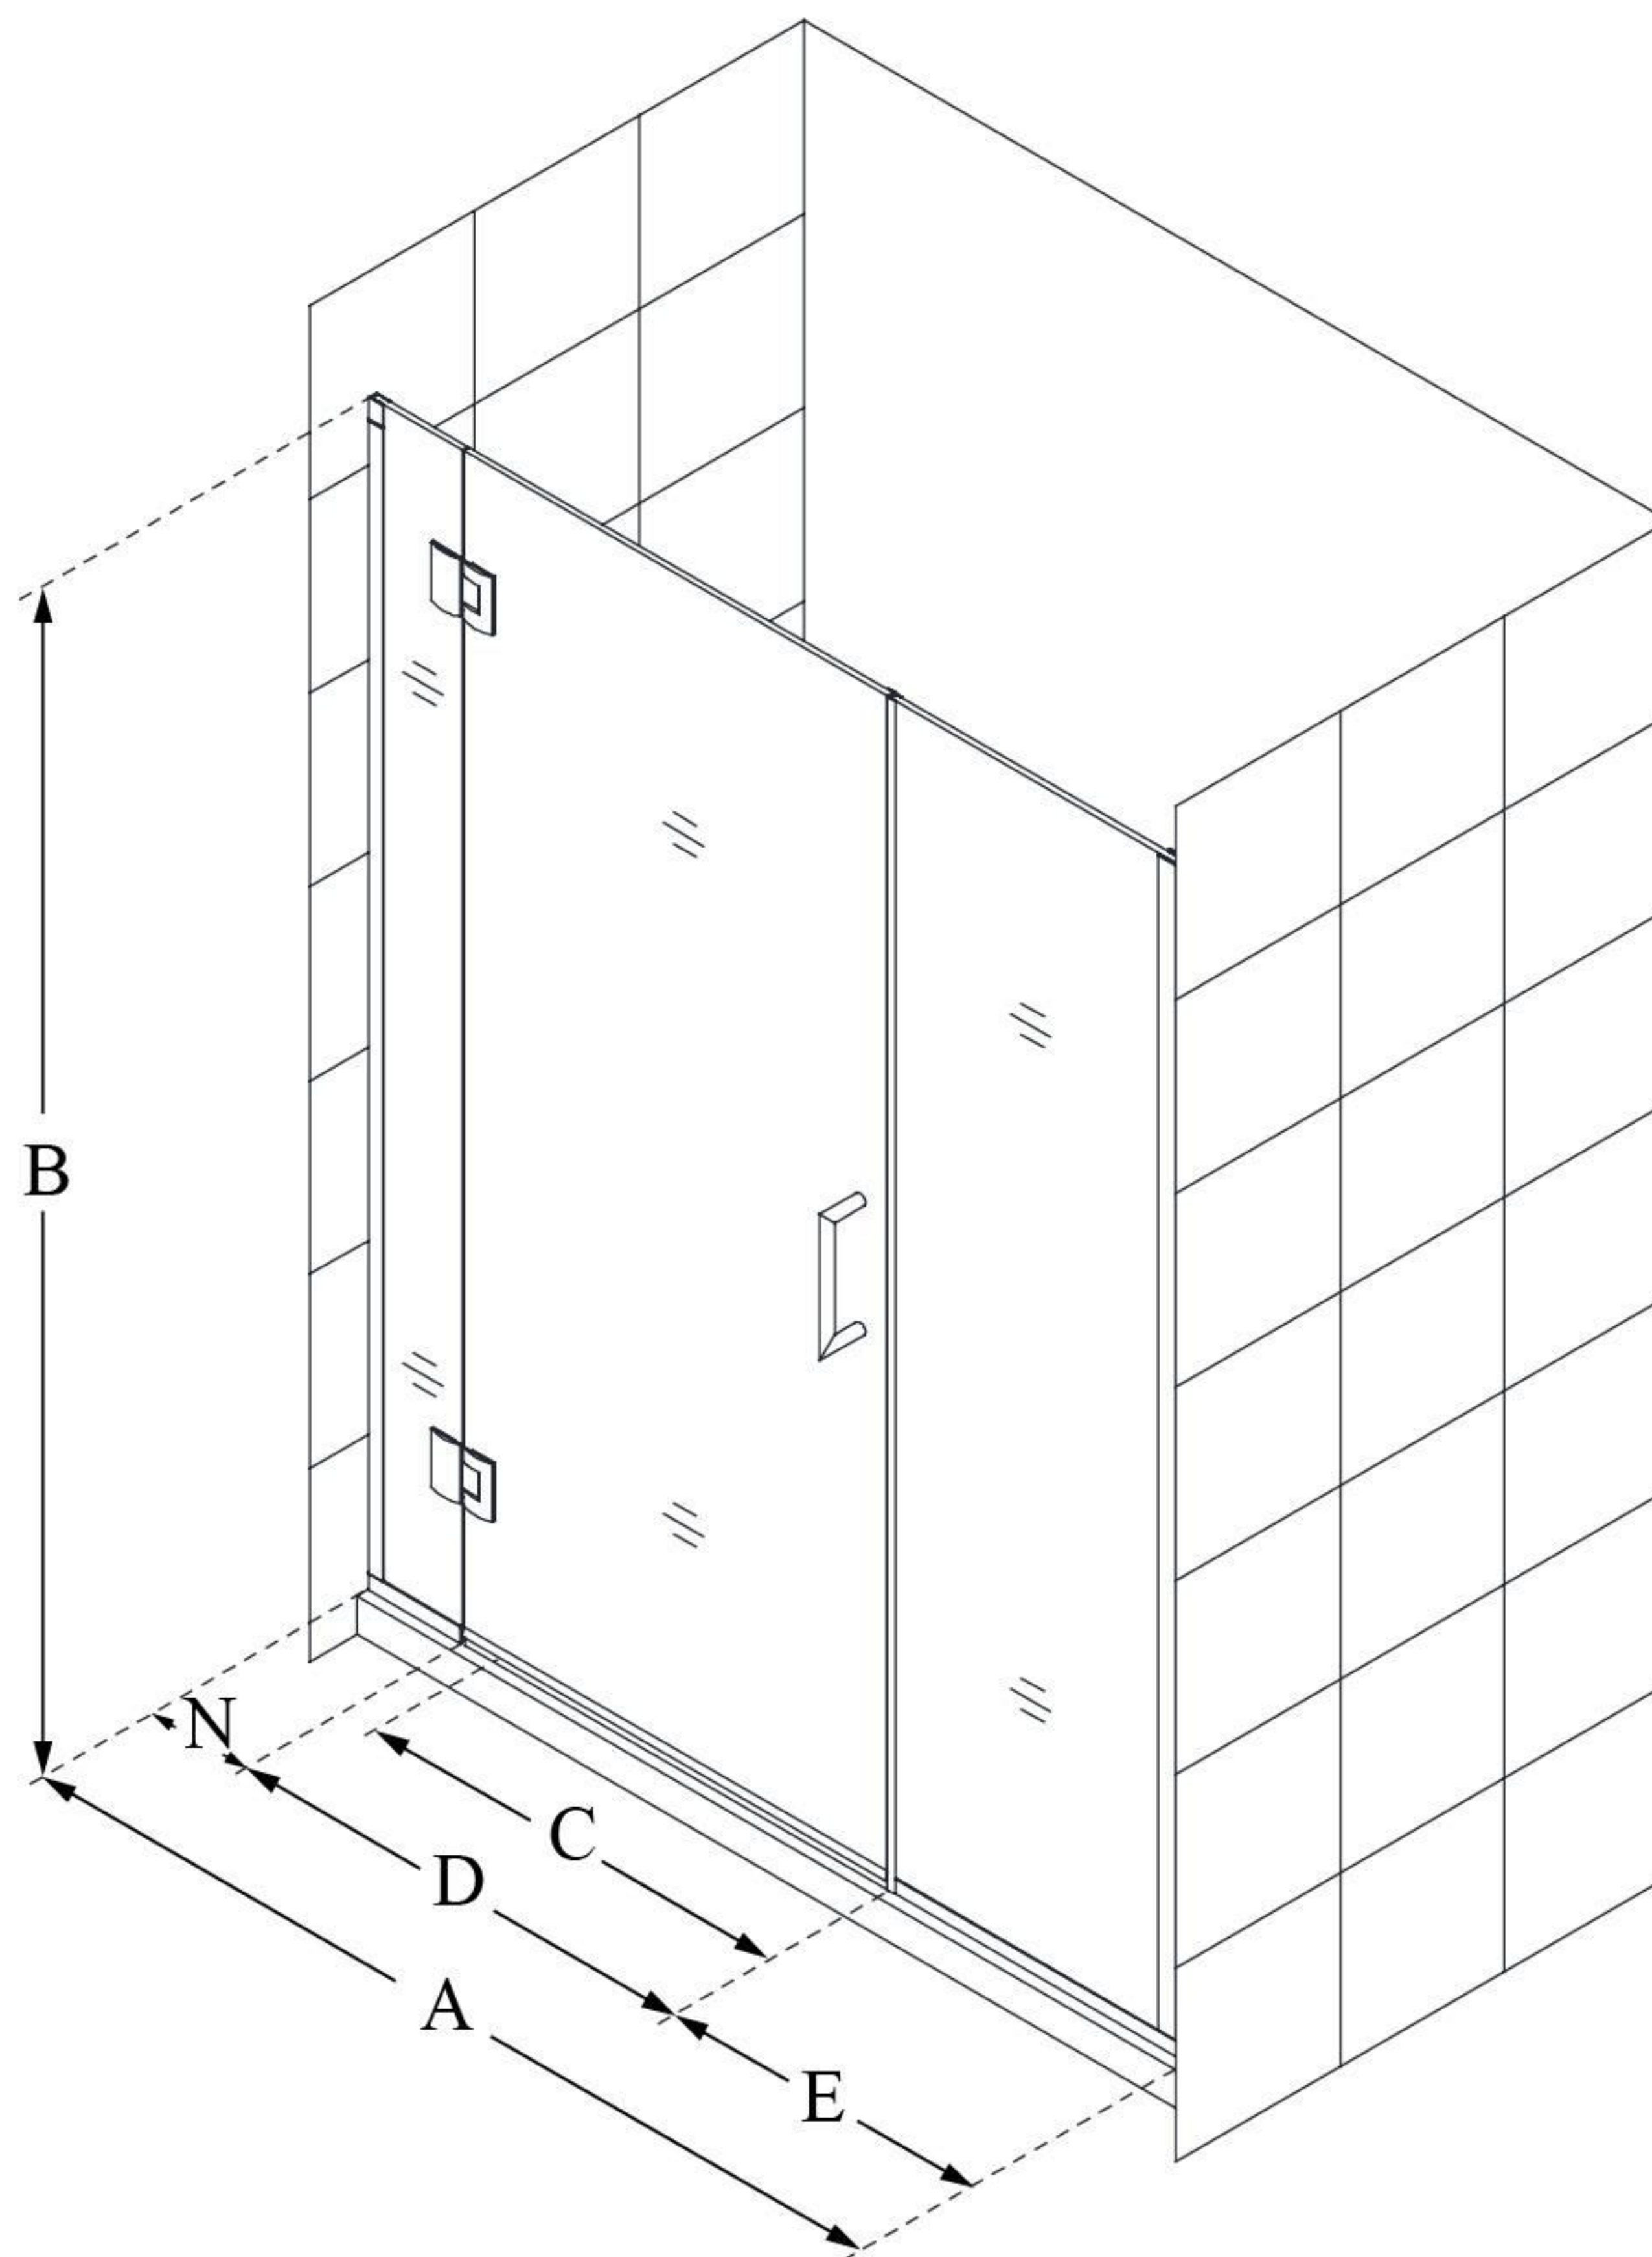

D1242272

UNIDOOR-X

DreamLine Unidoor-X 52-52
1/2" W x 72" H Frameless Hinged
Shower Door, Clear Glass

SWING DOOR

CONFIGURATION DIMENSIONS:

A: 52 - 52 1/2"

MODEL WIDTH

B: 72"

MODEL HEIGHT

C: 23"

ACCESS WIDTH

D: 24"

DOOR WIDTH

E: 22"

INLINE PANEL WIDTH

N: 6"

HINGE PANEL WIDTH

DreamLine reserves the right to update or modify the hardware or materials pictured without prior notice for the purpose of product improvement and customer satisfaction.