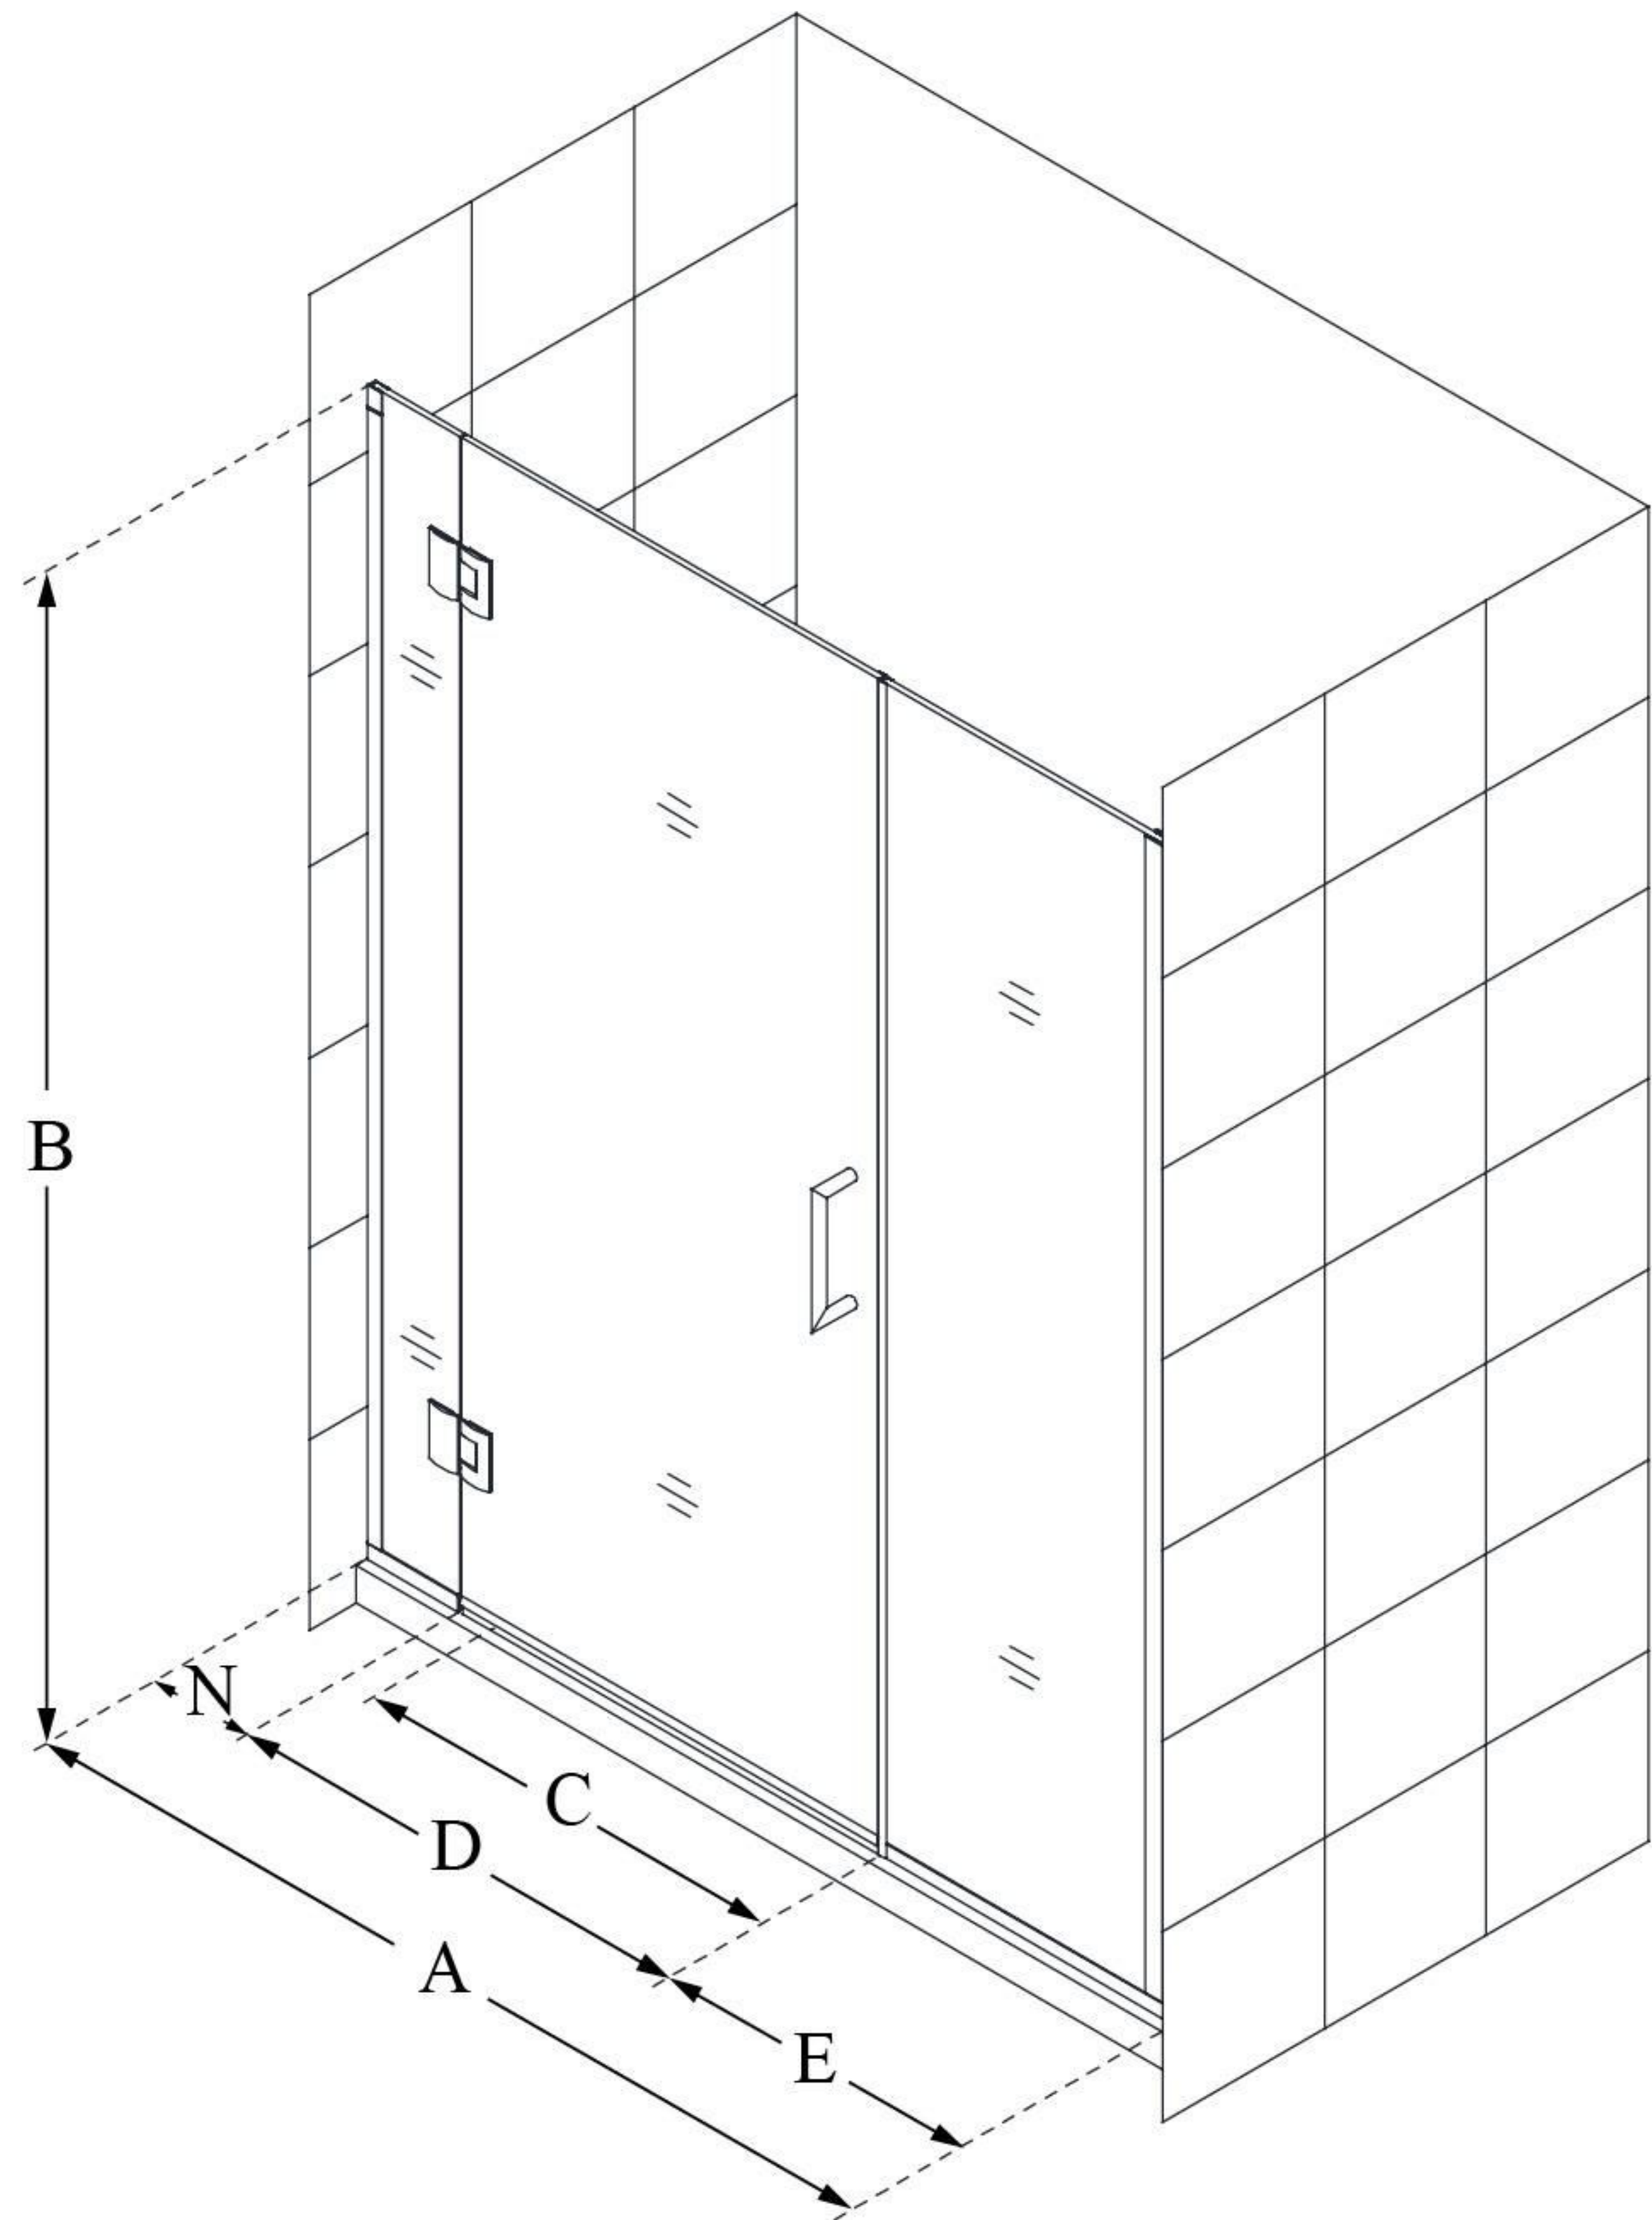

D1241472

UNIDOOR-X

DreamLine Unidoor-X 44-44
1/2" W x 72" H Frameless Hinged
Shower Door, Clear Glass

SWING DOOR

CONFIGURATION DIMENSIONS:

A: 44 - 44 1/2"

MODEL WIDTH

B: 72"

MODEL HEIGHT

C: 23"

ACCESS WIDTH

D: 24"

DOOR WIDTH

E: 14"

INLINE PANEL WIDTH

N: 6"

HINGE PANEL WIDTH

DreamLine reserves the right to update or modify the hardware or materials pictured without prior notice for the purpose of product improvement and customer satisfaction.