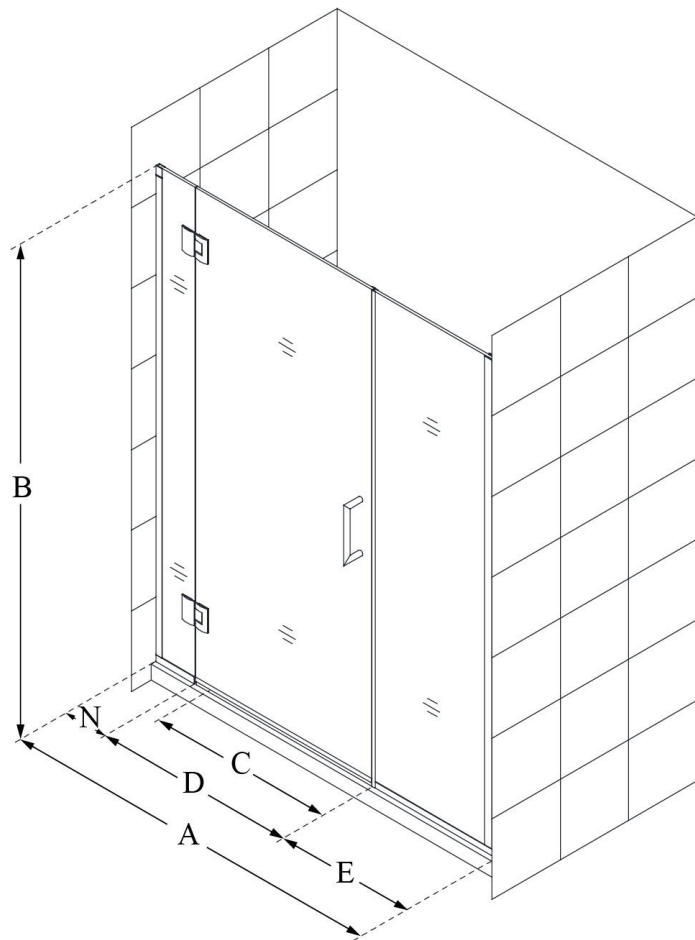

D12414572

UNIDOOR-X

DreamLine Unidoor-X 44 1/2-
45" W x 72" H Frameless Hinged
Shower Door, Clear Glass

SWING DOOR

CONFIGURATION DIMENSIONS:

A: 44 1/2 - 45"

MODEL WIDTH

B: 72"

MODEL HEIGHT

C: 23"

ACCESS WIDTH

D: 24"

DOOR WIDTH

E: 14 1/2"

INLINE PANEL WIDTH

N: 6"

HINGE PANEL WIDTH

DreamLine reserves the right to update or modify the hardware or materials pictured without prior notice for the purpose of product improvement and customer satisfaction.