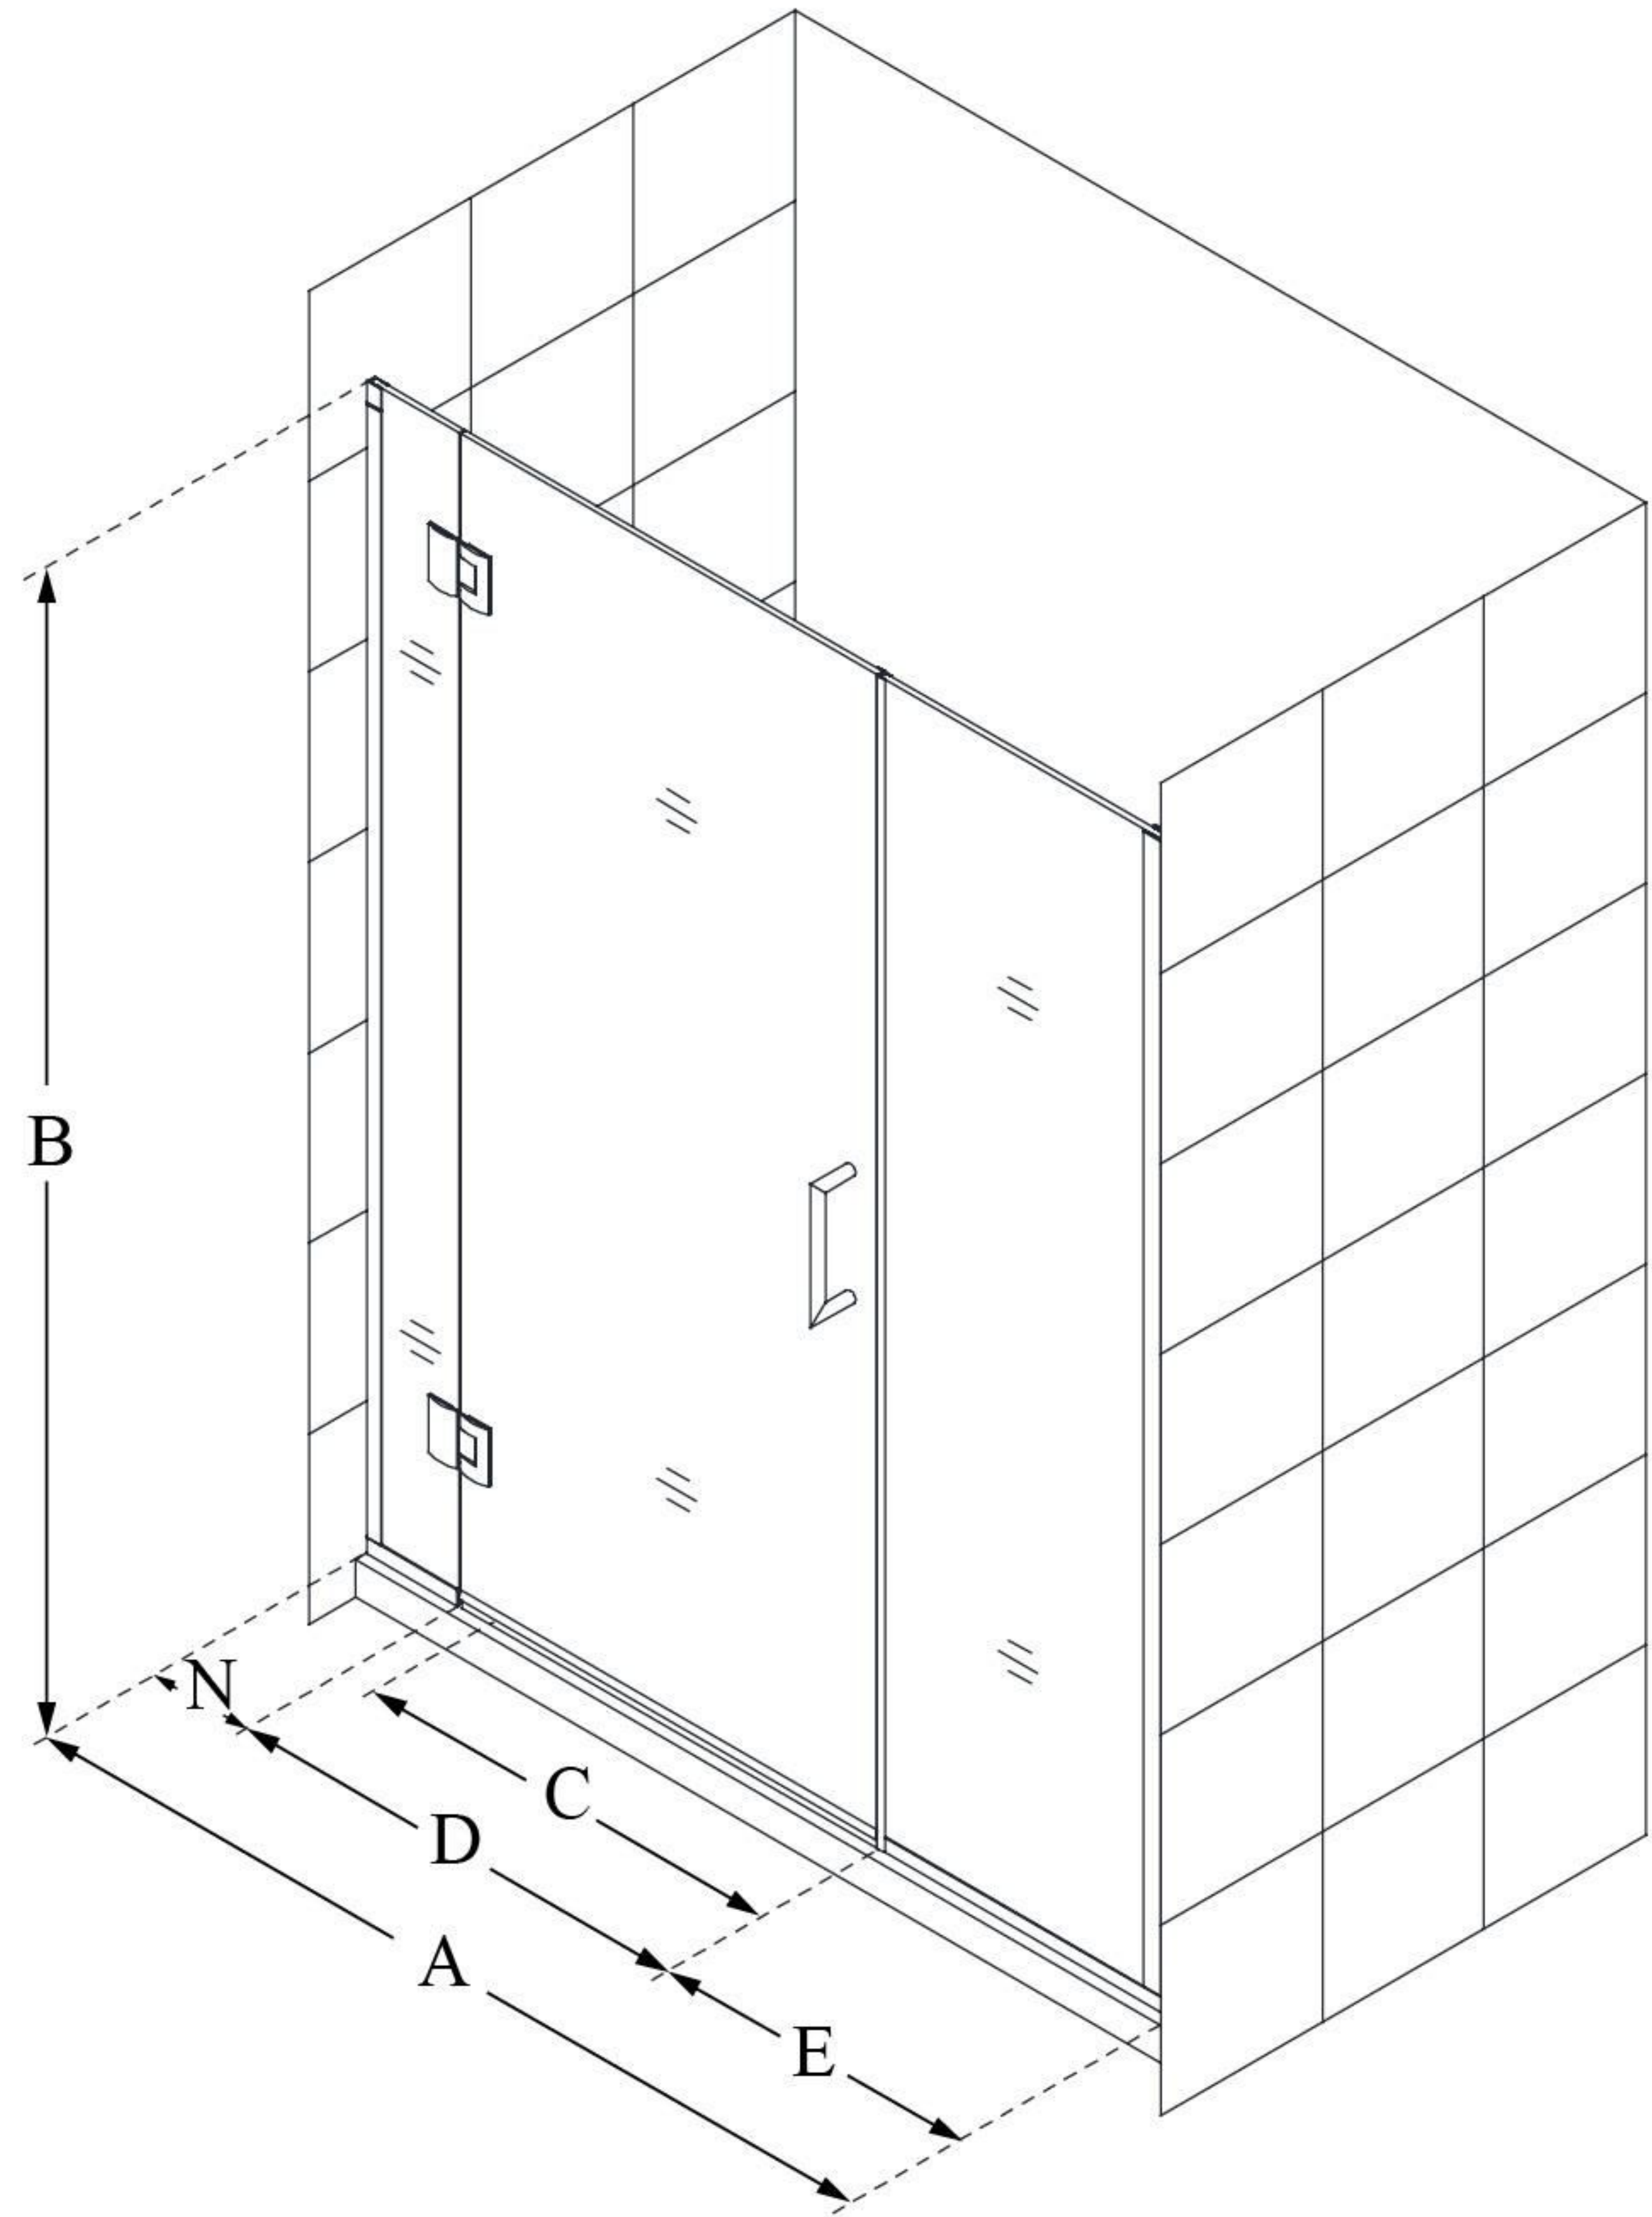

## UNIDOOR-X

DreamLine Unidoor-X 36-36  
1/2" W x 72" H Frameless Hinged  
Shower Door, Clear Glass

**SWING DOOR**

### CONFIGURATION DIMENSIONS:

**A: 36 - 36 1/2"**

MODEL WIDTH

**B: 72"**

MODEL HEIGHT

**C: 23"**

ACCESS WIDTH

**D: 24"**

DOOR WIDTH

**E: 6"**

INLINE PANEL WIDTH

**N: 6"**

HINGE PANEL WIDTH

DreamLine reserves the right to update or modify the hardware or materials pictured without prior notice for the purpose of product improvement and customer satisfaction.