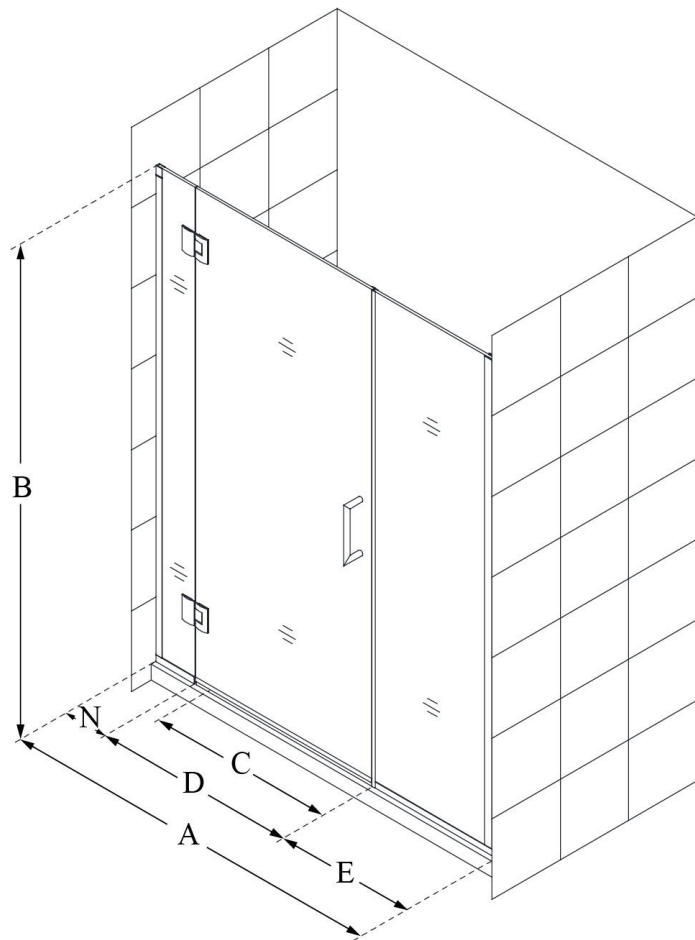

D12406572

UNIDOOR-X

DreamLine Unidoor-X 36 1/2-
37" W x 72" H Frameless Hinged
Shower Door, Clear Glass

SWING DOOR

CONFIGURATION DIMENSIONS:

A: 36 1/2 - 37"

MODEL WIDTH

B: 72"

MODEL HEIGHT

C: 23"

ACCESS WIDTH

D: 24"

DOOR WIDTH

E: 6 1/2"

INLINE PANEL WIDTH

N: 6"

HINGE PANEL WIDTH

DreamLine reserves the right to update or modify the hardware or materials pictured without prior notice for the purpose of product improvement and customer satisfaction.