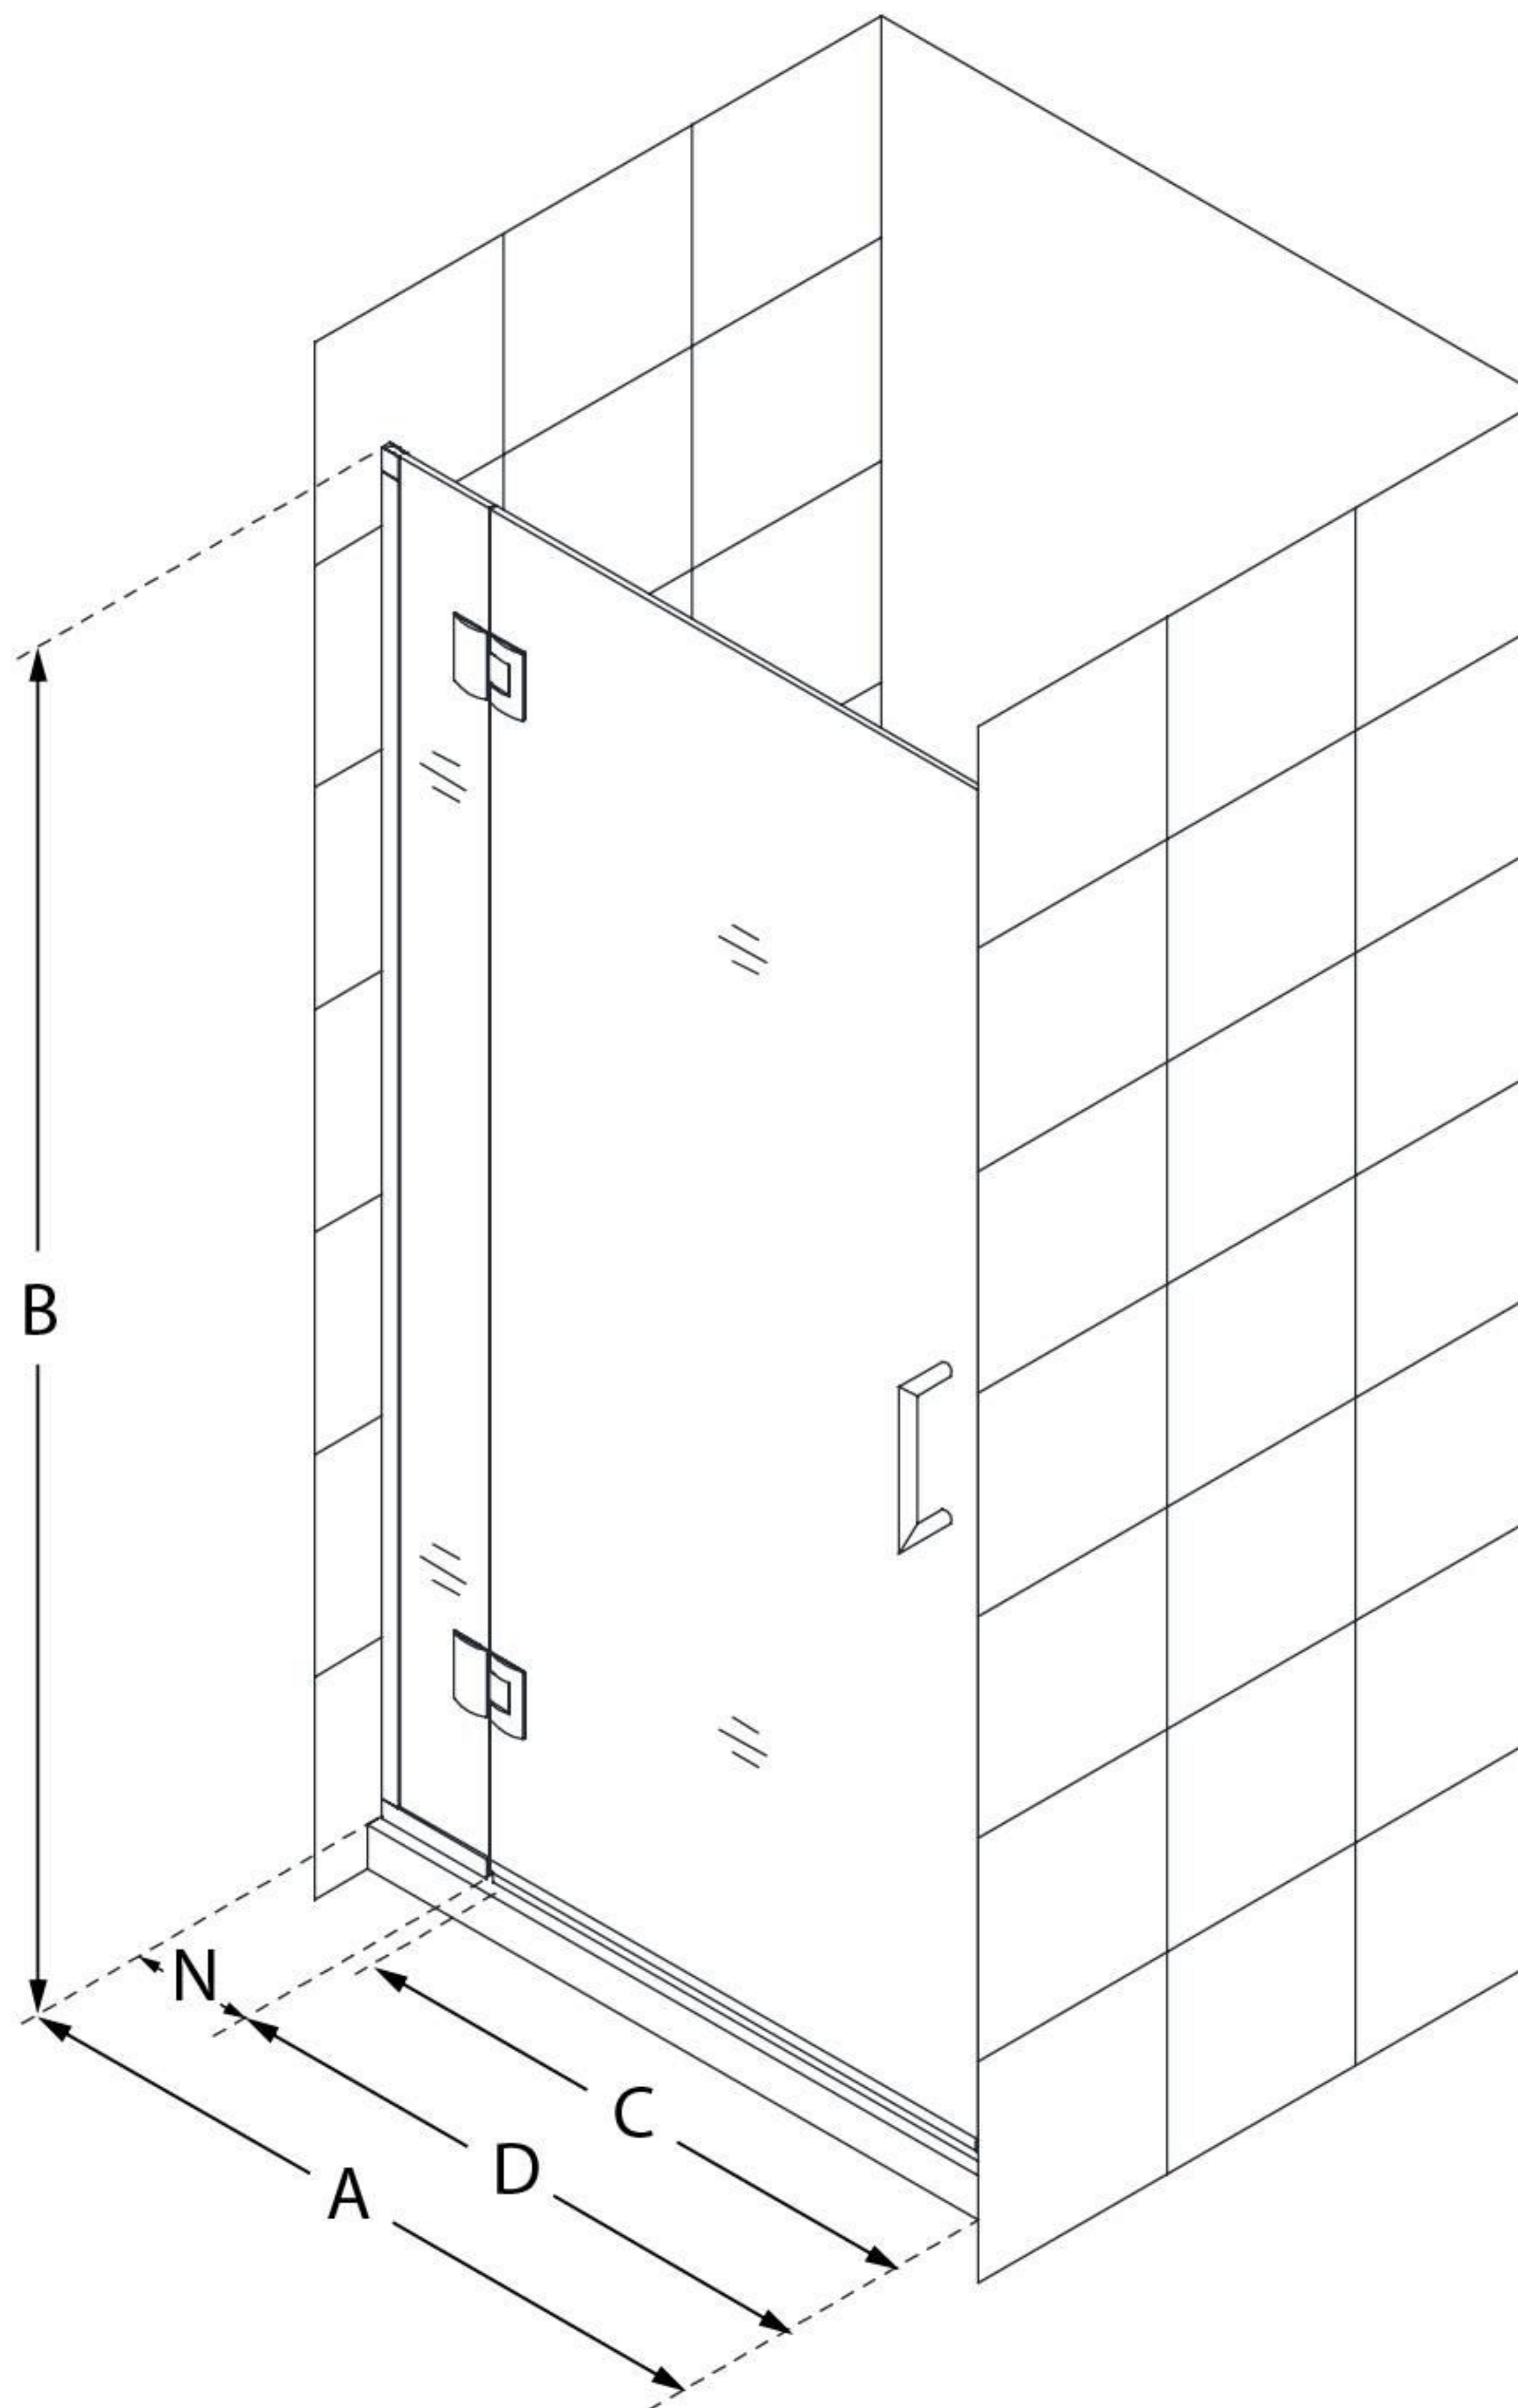

## UNIDOOR-X

DreamLine Unidoor-X 29" W x 72"  
H Frameless Hinged Shower Door,  
Clear Glass

**SWING DOOR**

### CONFIGURATION DIMENSIONS:

**A: 29"**

MODEL WIDTH

**B: 72"**

MODEL HEIGHT

**C: 22"**

ACCESS WIDTH

**D: 23"**

DOOR WIDTH

**N: 6"**

HINGE PANEL WIDTH

DreamLine reserves the right to update or modify the hardware or materials pictured without prior notice for the purpose of product improvement and customer satisfaction.