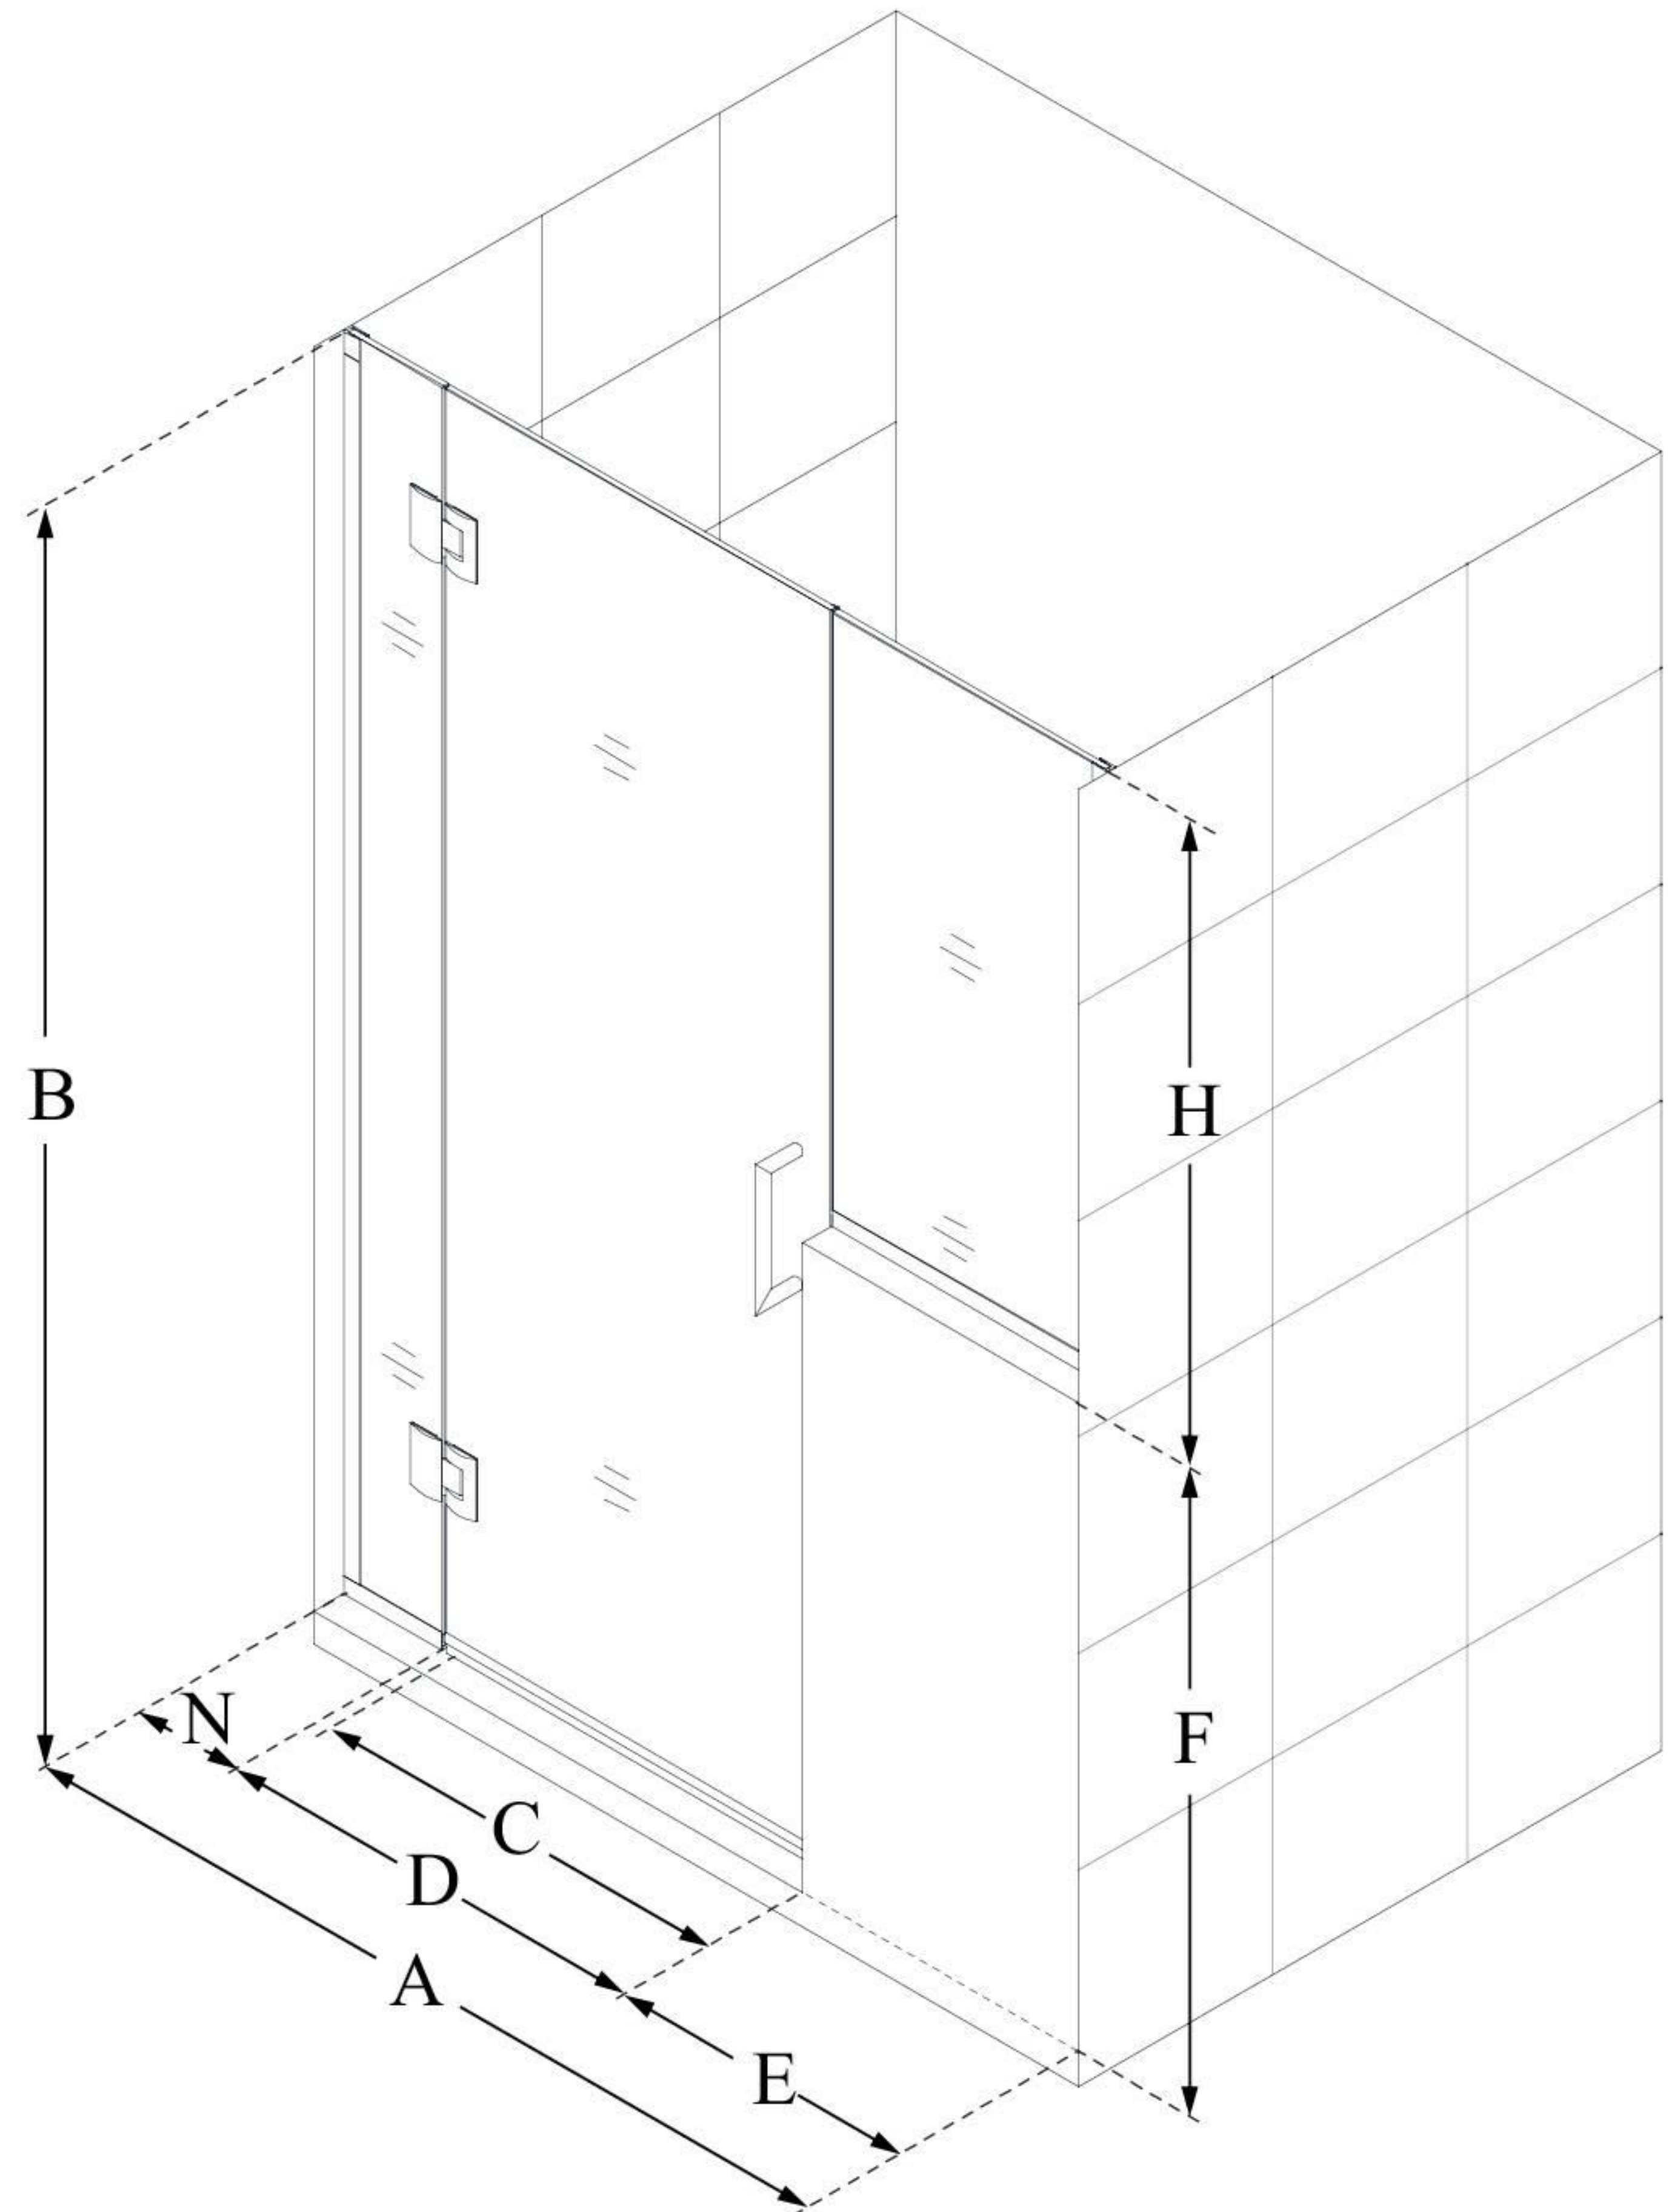

D1233636

UNIDOOR-X

DreamLine Unidoor-X 65-65
1/2" W x 72" H Frameless Hinged
Shower Door, Clear Glass

SWING DOOR

CONFIGURATION DIMENSIONS:

A: 65 - 65 1/2"

MODEL WIDTH

B: 72"

MODEL HEIGHT

C: 22"

ACCESS WIDTH

D: 23"

DOOR WIDTH

E: 36"

INLINE BUTTRESS PANEL WIDTH

F: 36"

BUTTRESS WALL HEIGHT

H: 36"

BUTTRESS GLASS HEIGHT

N: 6"

HINGE PANEL WIDTH

DreamLine reserves the right to update or modify the hardware or materials pictured without prior notice for the purpose of product improvement and customer satisfaction.