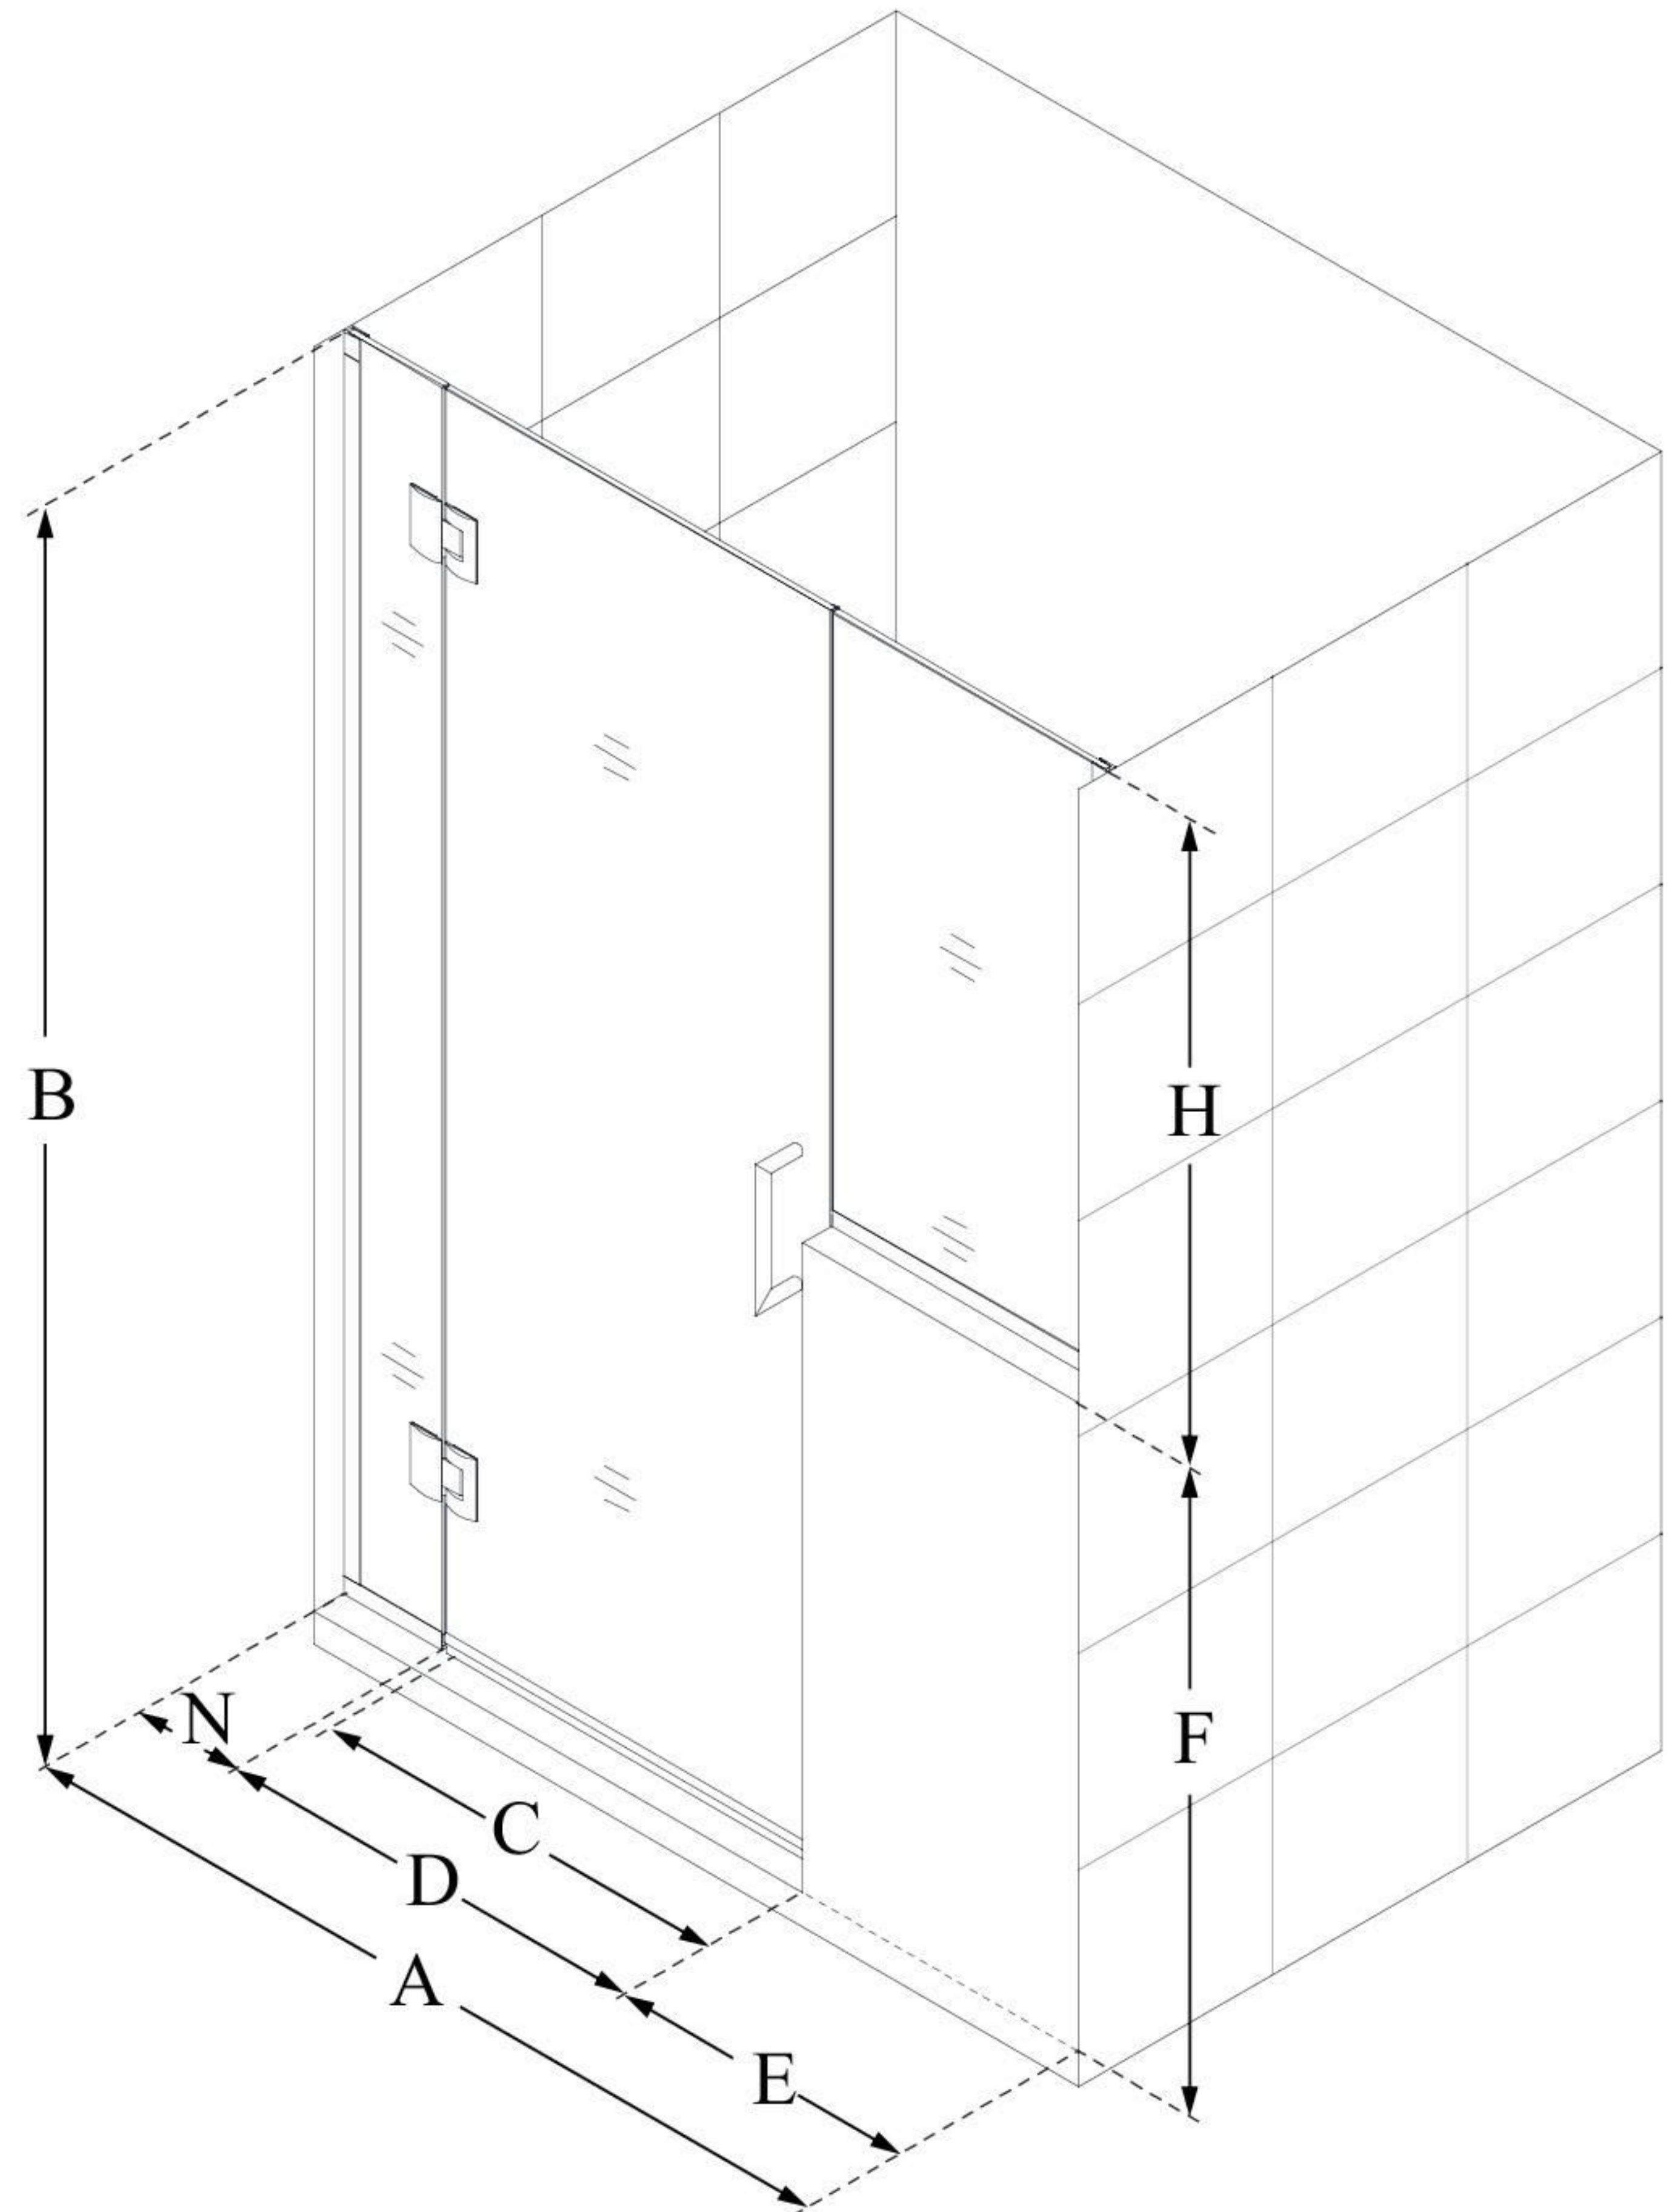

D1233634

UNIDOOR-X

DreamLine Unidoor-X 65-65
1/2" W x 72" H Frameless Hinged
Shower Door, Clear Glass

SWING DOOR

CONFIGURATION DIMENSIONS:

A: 65 - 65 1/2"

MODEL WIDTH

B: 72"

MODEL HEIGHT

C: 22"

ACCESS WIDTH

D: 23"

DOOR WIDTH

E: 36"

INLINE BUTTRESS PANEL WIDTH

F: 38"

BUTTRESS WALL HEIGHT

H: 34"

BUTTRESS GLASS HEIGHT

N: 6"

HINGE PANEL WIDTH

DreamLine reserves the right to update or modify the hardware or materials pictured without prior notice for the purpose of product improvement and customer satisfaction.