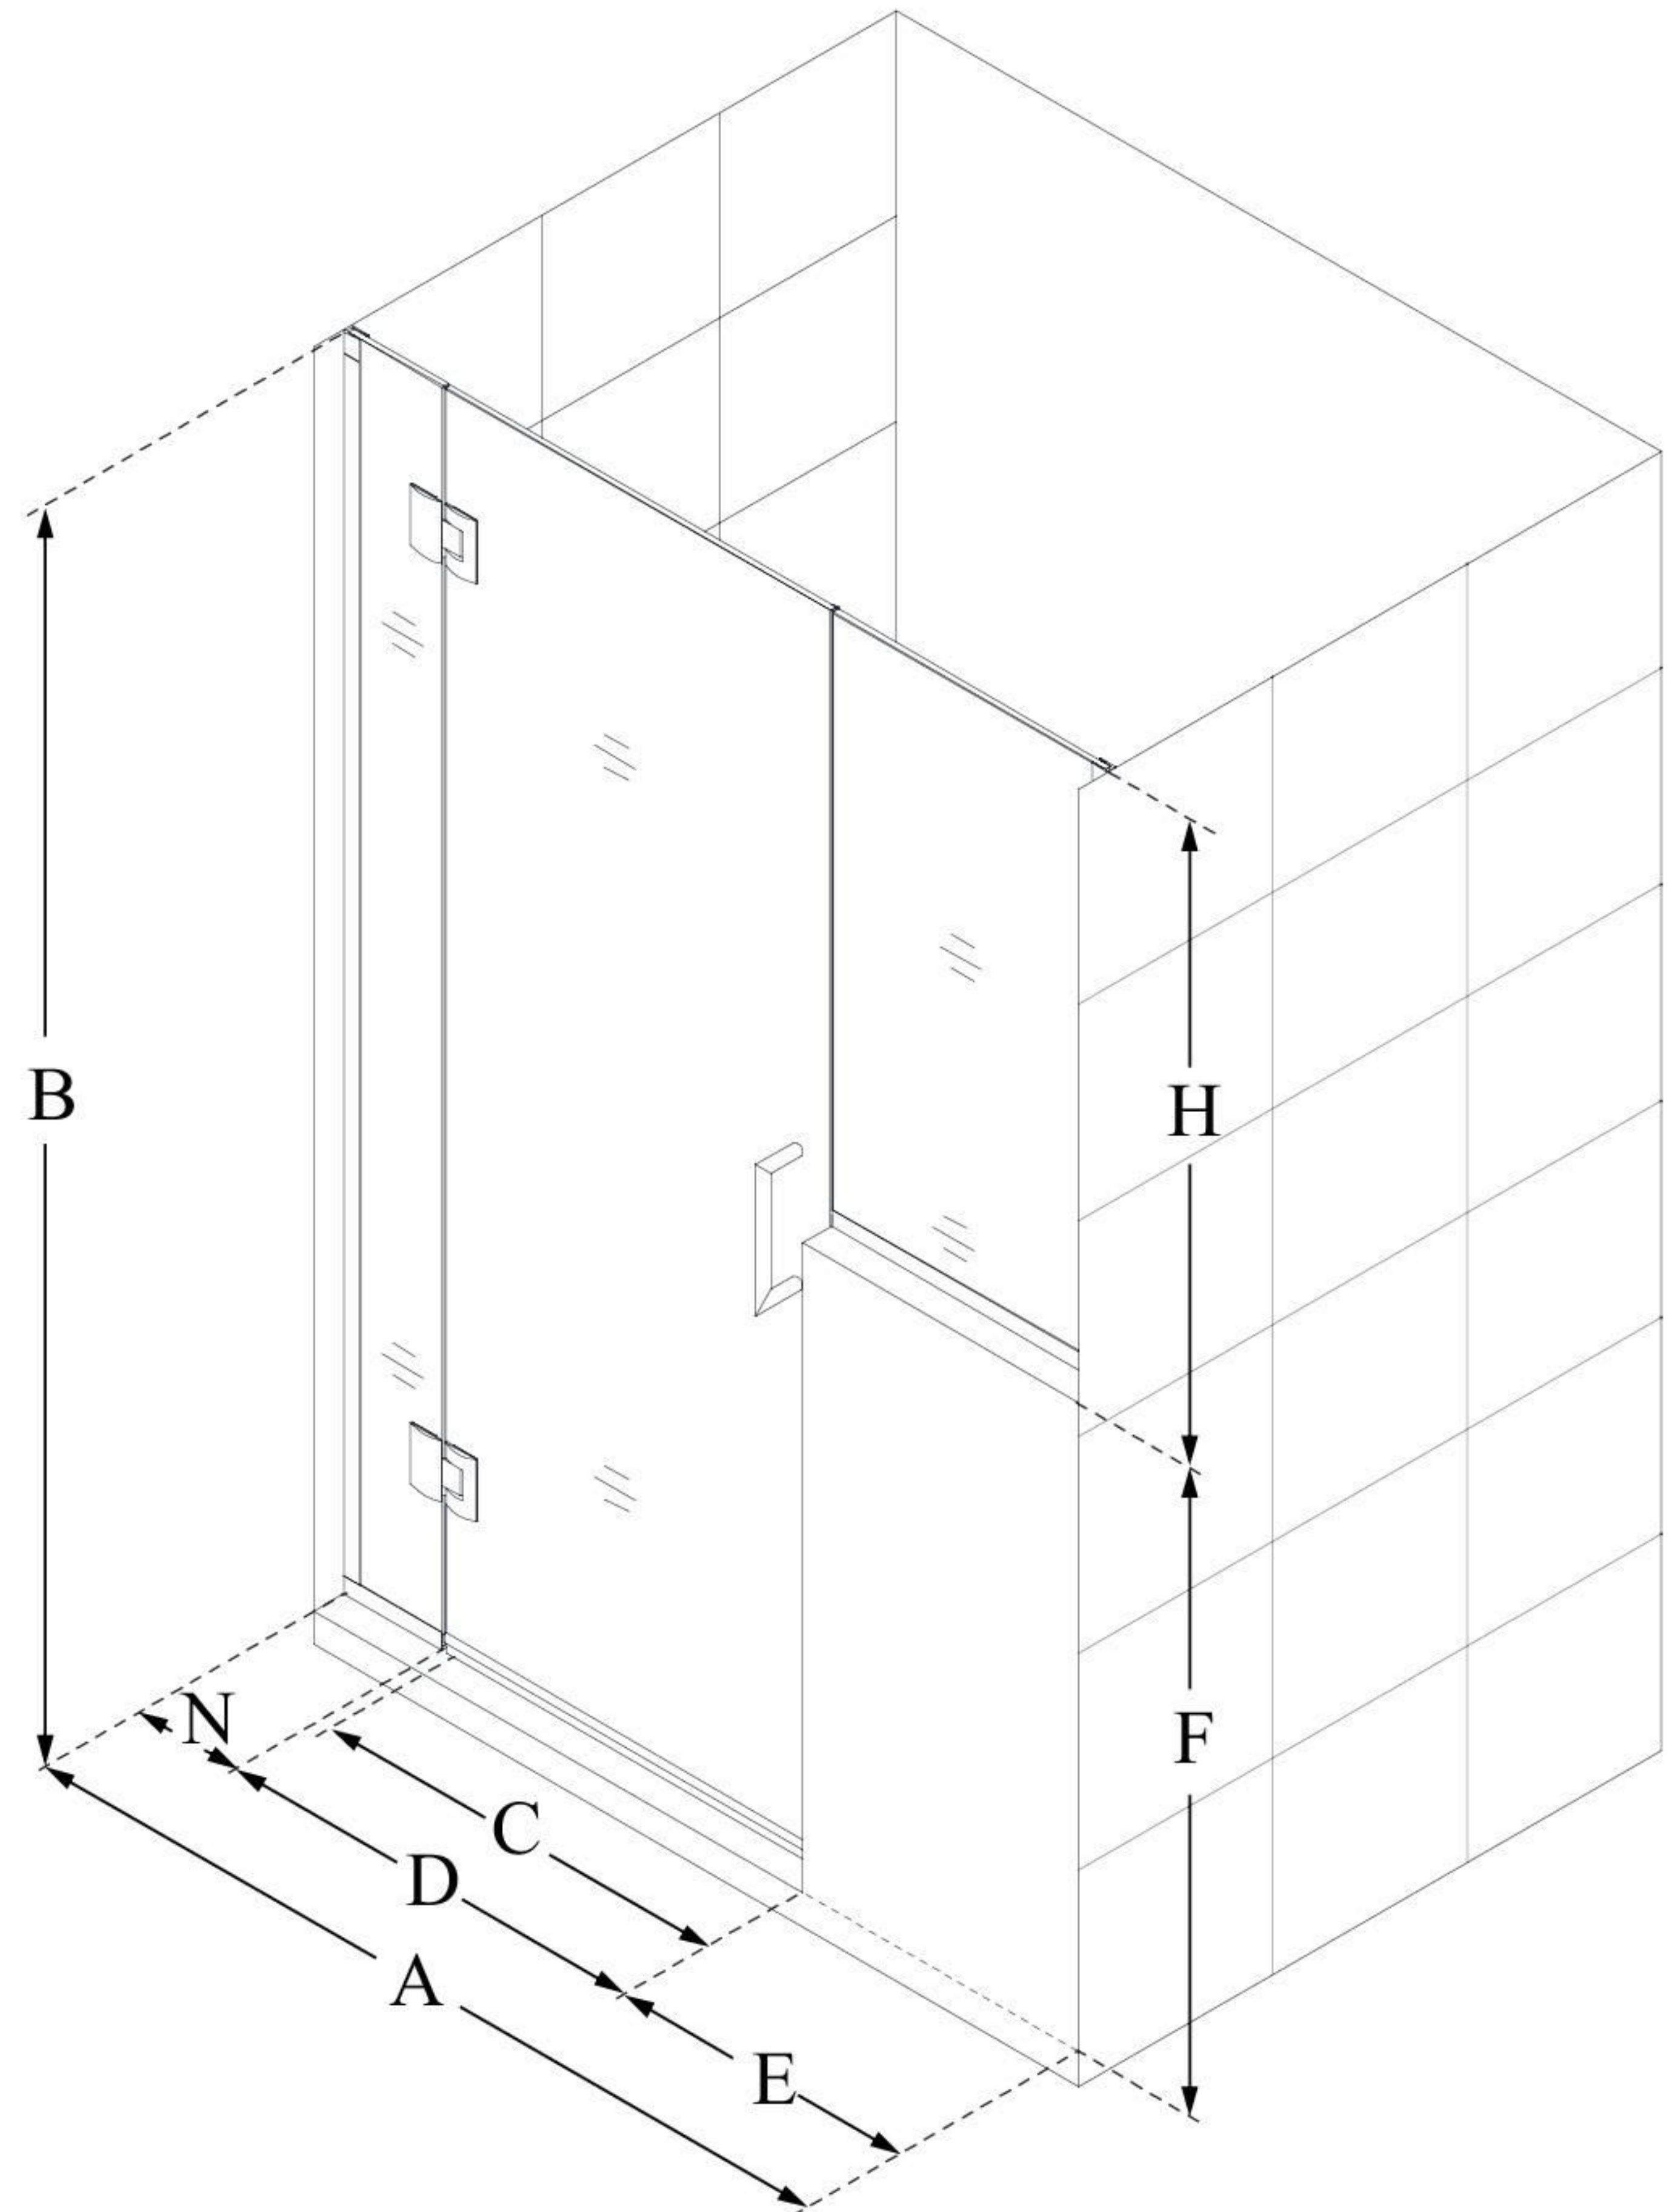

## UNIDOOR-X

DreamLine Unidoor-X 59-59  
1/2" W x 72" H Frameless Hinged  
Shower Door, Clear Glass

**SWING DOOR**

### CONFIGURATION DIMENSIONS:

**A: 59 - 59 1/2"**

MODEL WIDTH

**B: 72"**

MODEL HEIGHT

**C: 22"**

ACCESS WIDTH

**D: 23"**

DOOR WIDTH

**E: 30"**

INLINE BUTTRESS PANEL WIDTH

**F: 36"**

BUTTRESS WALL HEIGHT

**H: 36"**

BUTTRESS GLASS HEIGHT

**N: 6"**

HINGE PANEL WIDTH

DreamLine reserves the right to update or modify the hardware or materials pictured without prior notice for the purpose of product improvement and customer satisfaction.