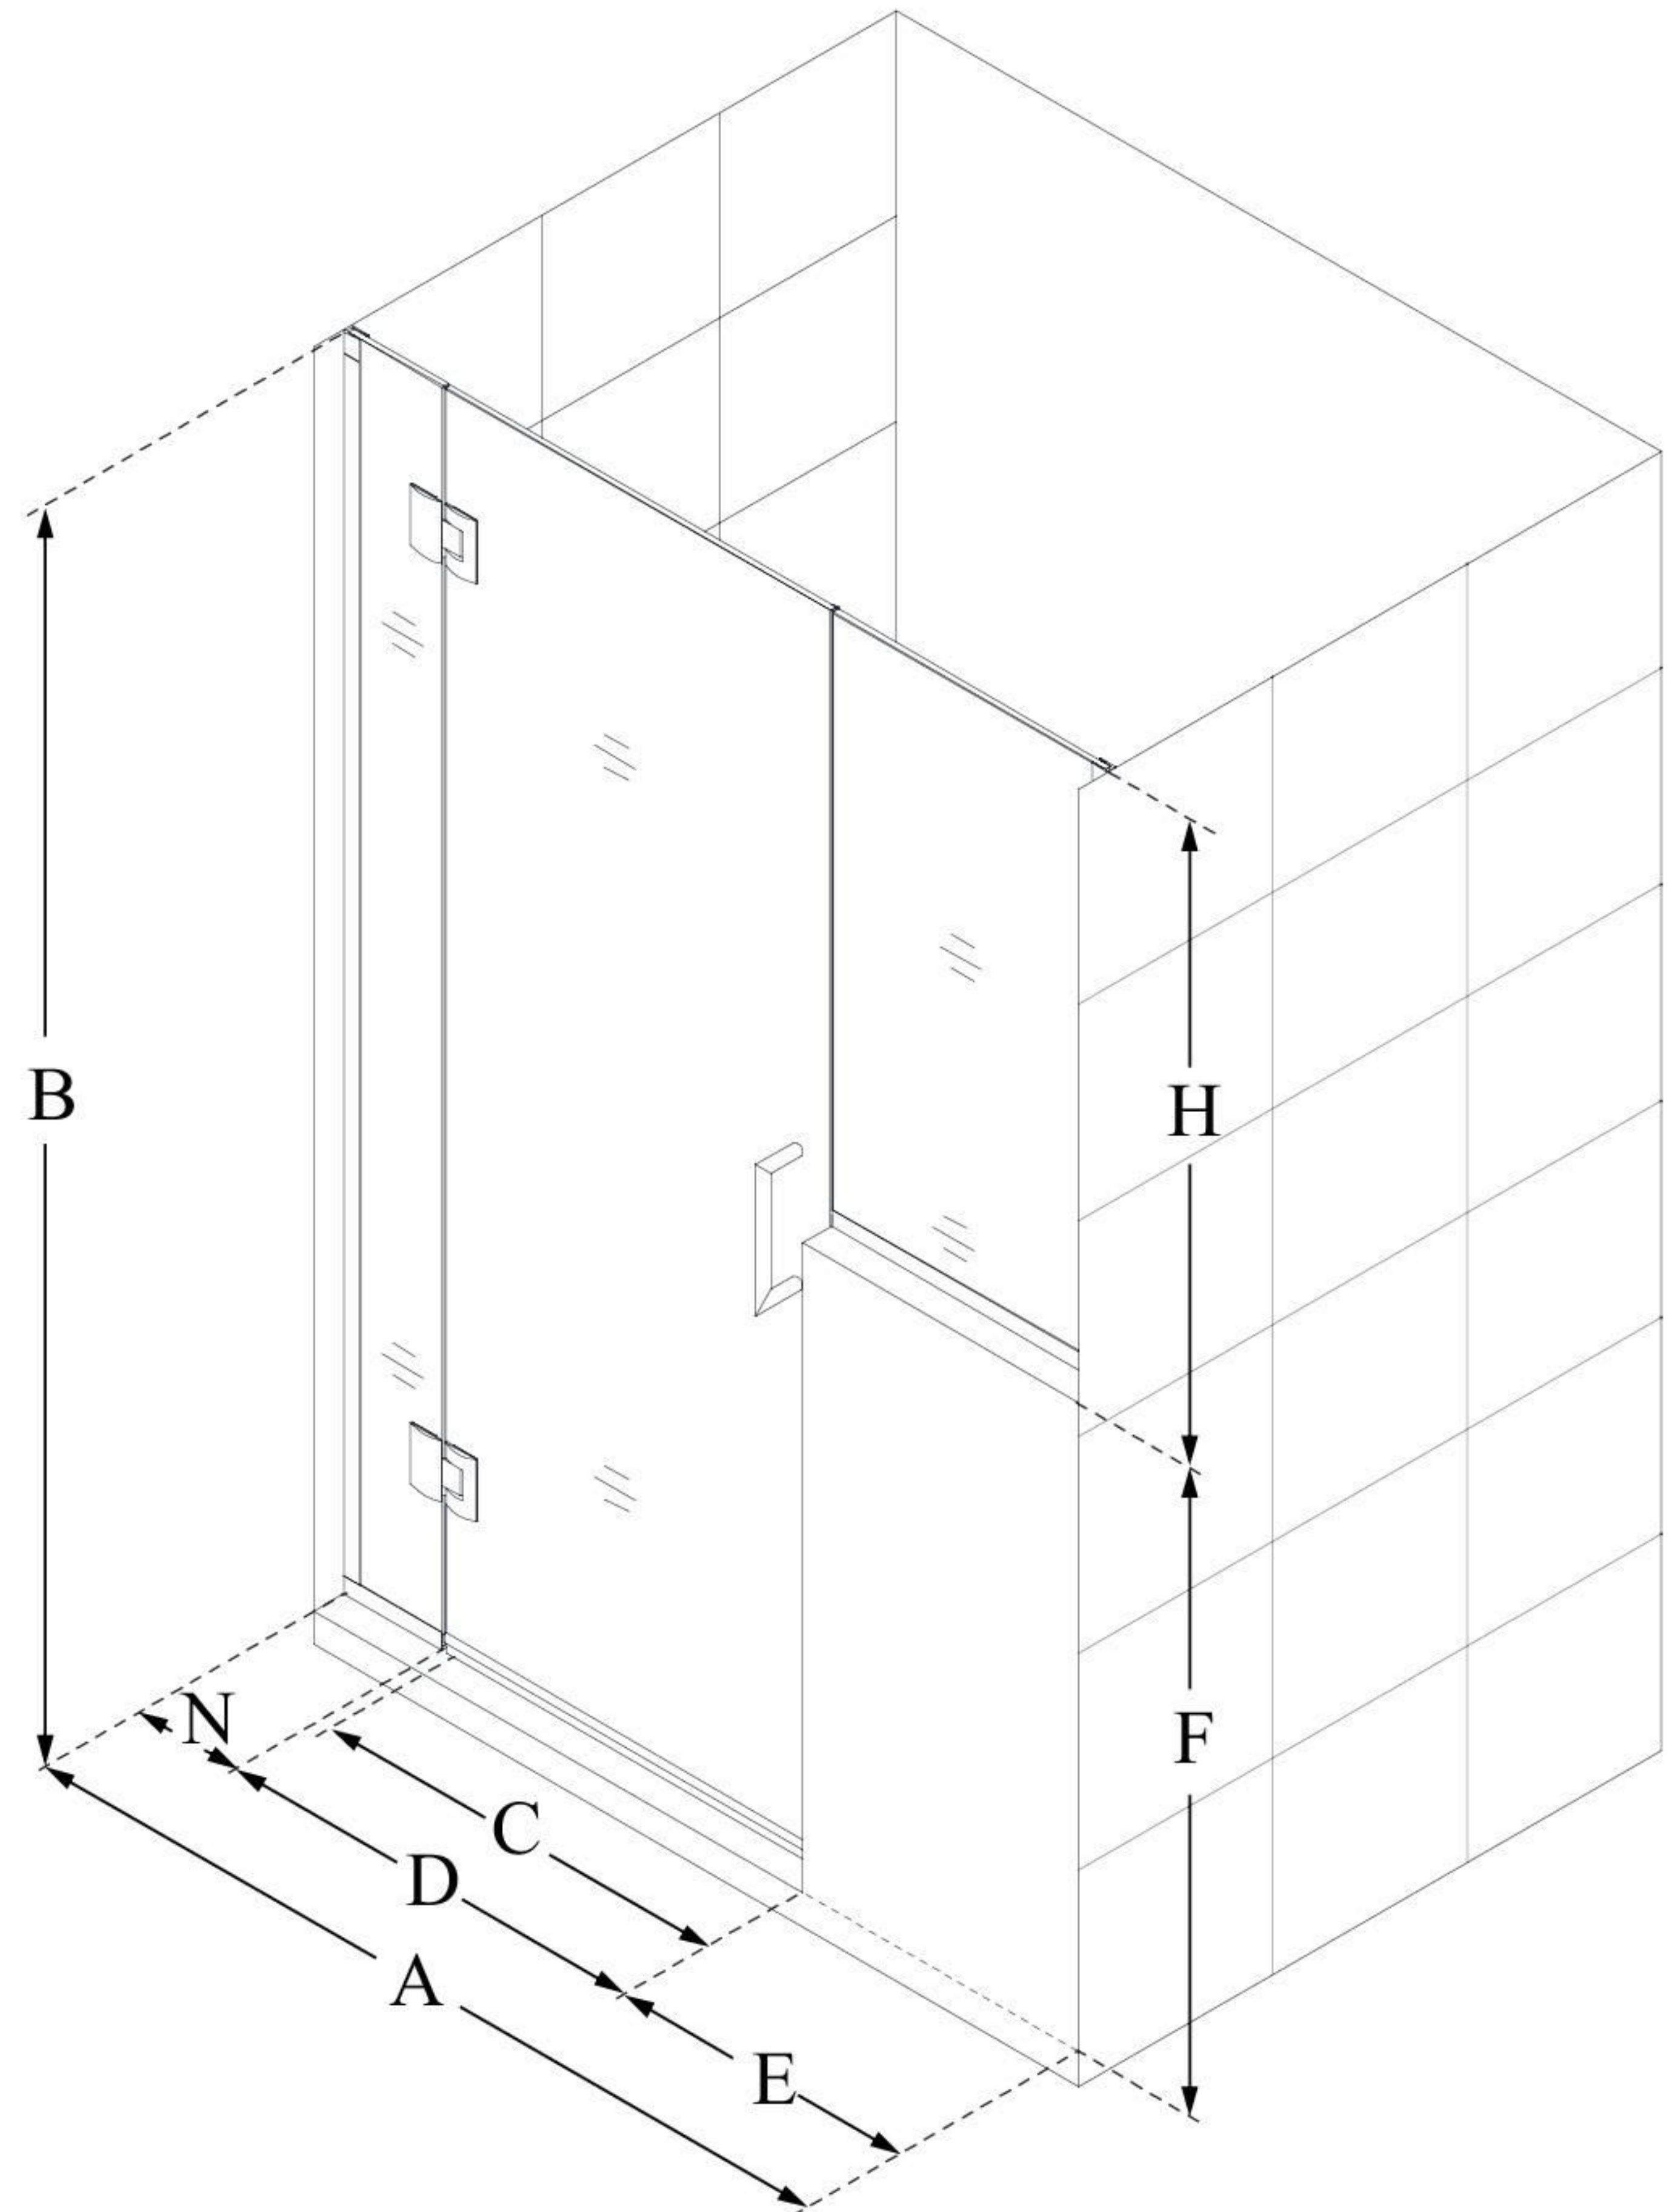

D1233034

UNIDOOR-X

DreamLine Unidoor-X 59-59
1/2" W x 72" H Frameless Hinged
Shower Door, Clear Glass

SWING DOOR

CONFIGURATION DIMENSIONS:

A: 59 - 59 1/2"

MODEL WIDTH

B: 72"

MODEL HEIGHT

C: 22"

ACCESS WIDTH

D: 23"

DOOR WIDTH

E: 30"

INLINE BUTTRESS PANEL WIDTH

F: 38"

BUTTRESS WALL HEIGHT

H: 34"

BUTTRESS GLASS HEIGHT

N: 6"

HINGE PANEL WIDTH

DreamLine reserves the right to update or modify the hardware or materials pictured without prior notice for the purpose of product improvement and customer satisfaction.