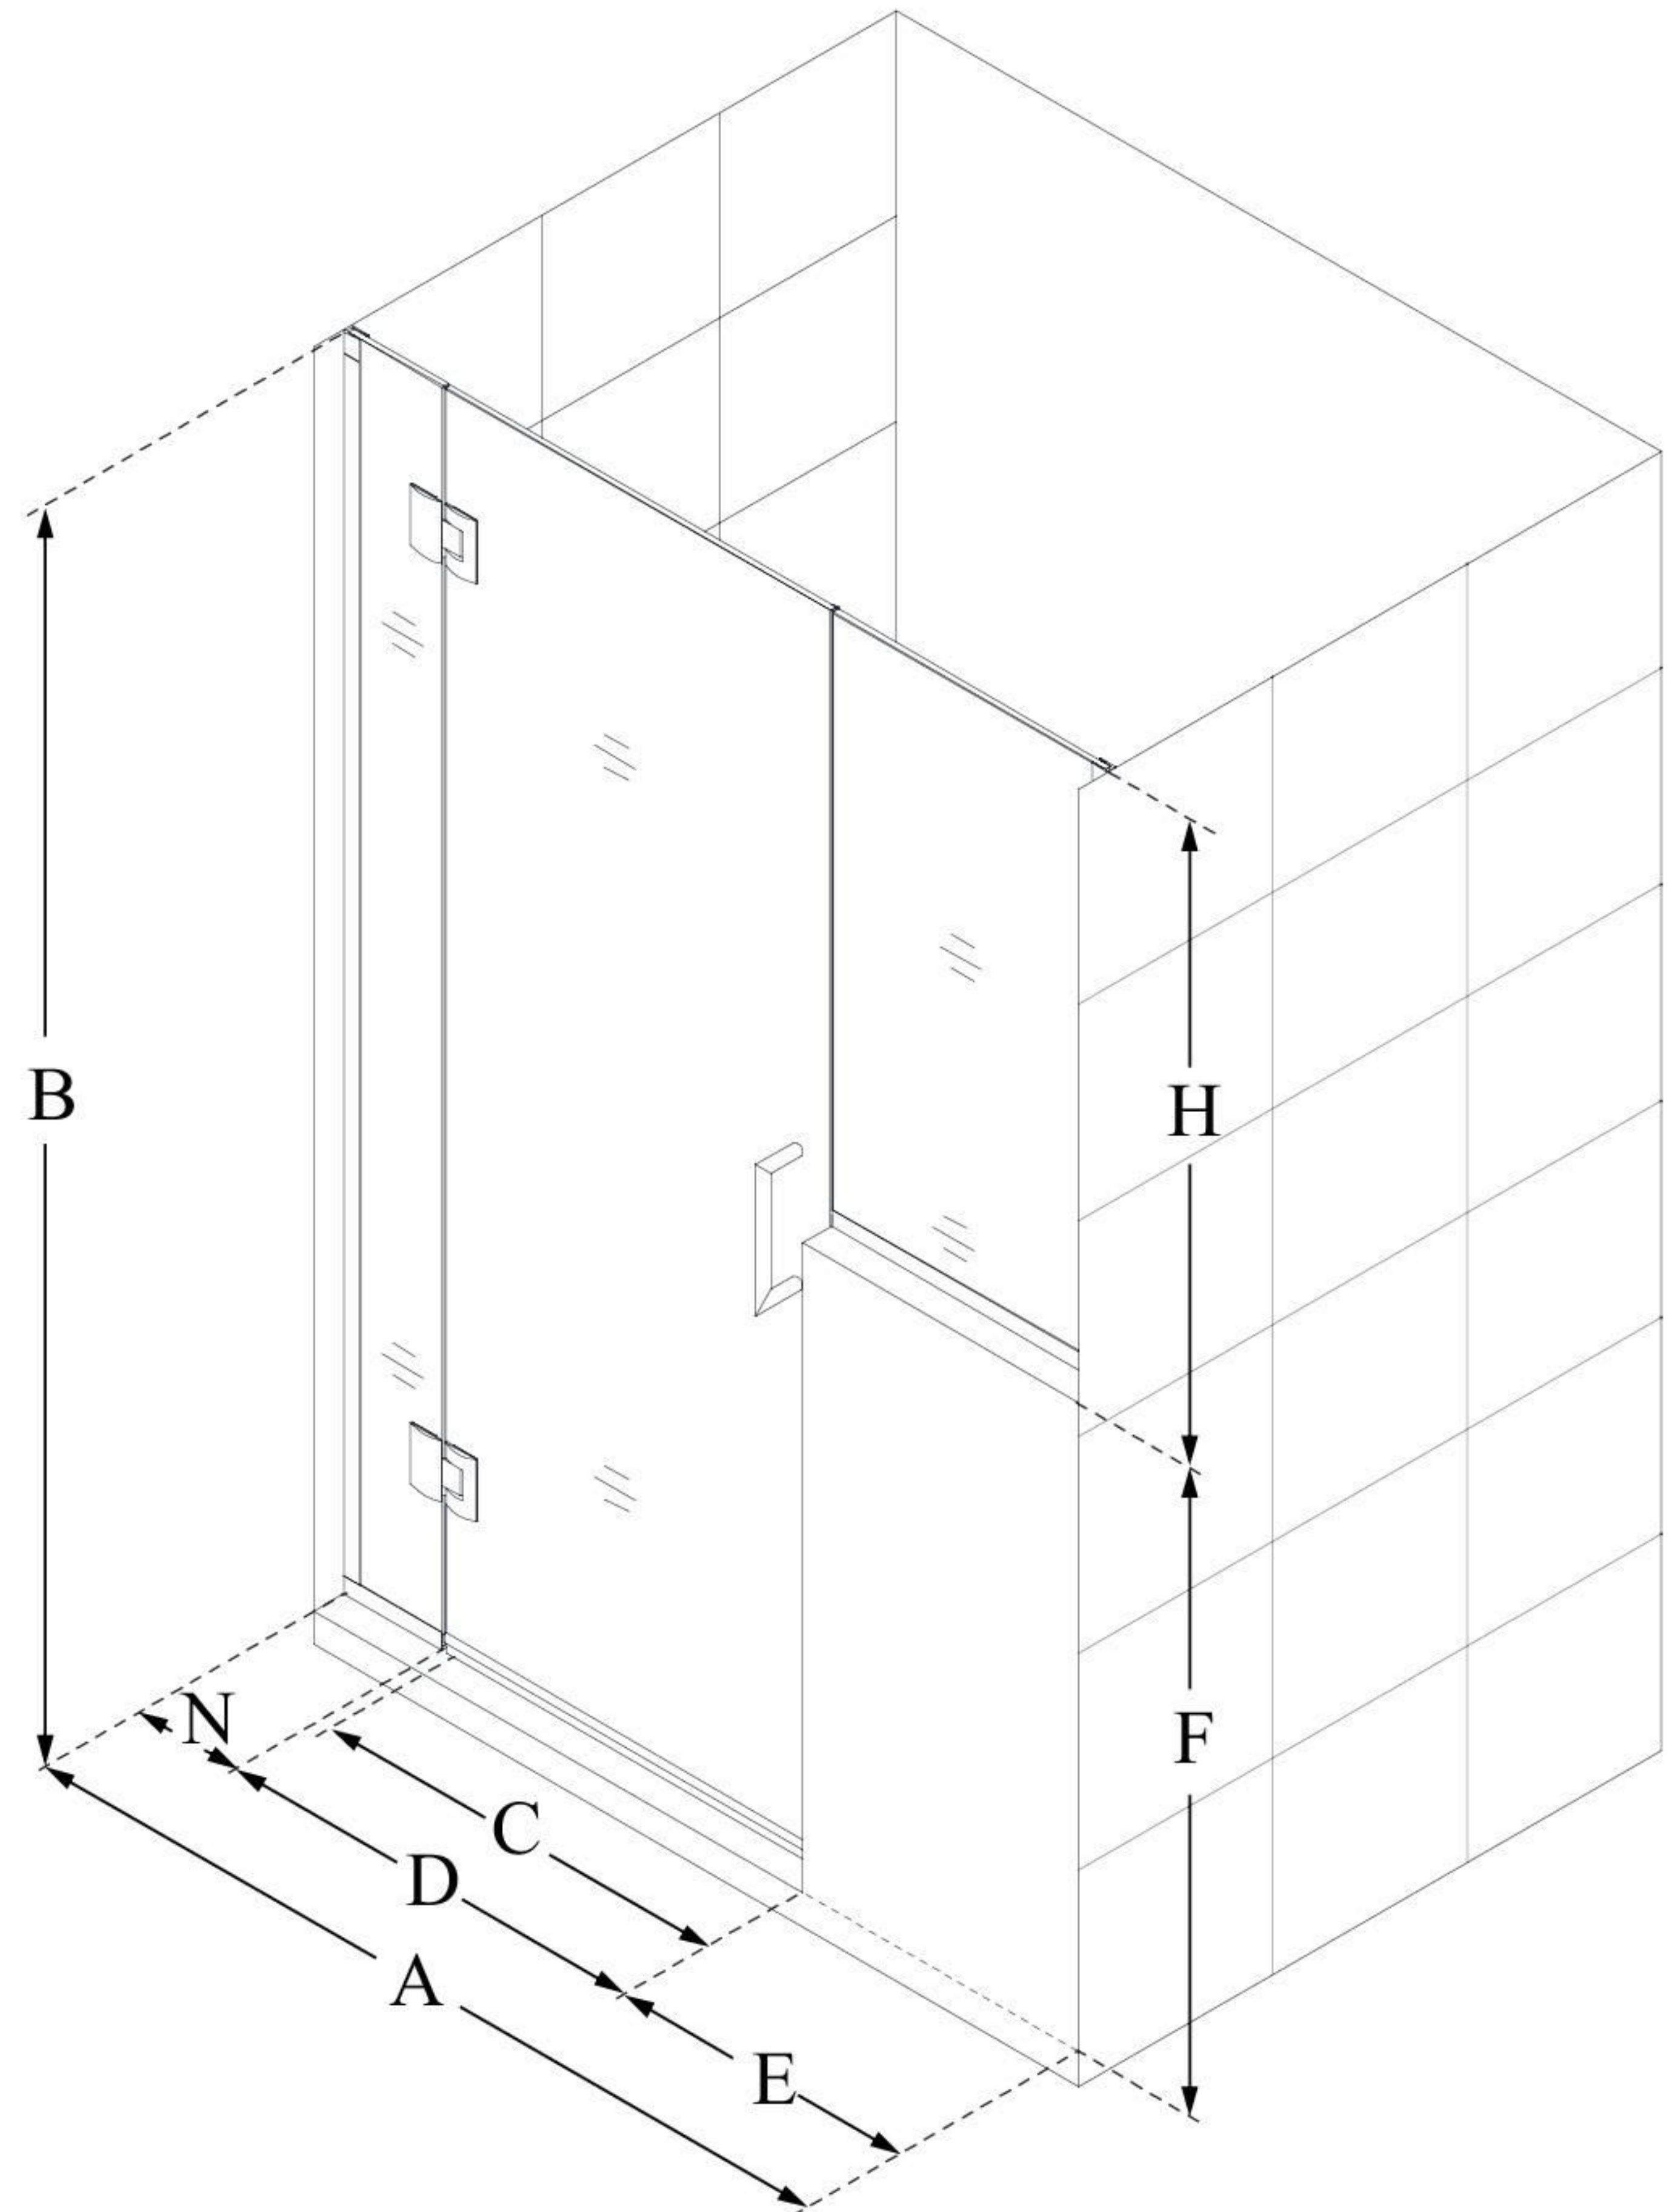

D1232436

UNIDOOR-X

DreamLine Unidoor-X 53-53
1/2" W x 72" H Frameless Hinged
Shower Door, Clear Glass

SWING DOOR

CONFIGURATION DIMENSIONS:

A: 53 - 53 1/2"

MODEL WIDTH

B: 72"

MODEL HEIGHT

C: 22"

ACCESS WIDTH

D: 23"

DOOR WIDTH

E: 24"

INLINE BUTTRESS PANEL WIDTH

F: 36"

BUTTRESS WALL HEIGHT

H: 36"

BUTTRESS GLASS HEIGHT

N: 6"

HINGE PANEL WIDTH

DreamLine reserves the right to update or modify the hardware or materials pictured without prior notice for the purpose of product improvement and customer satisfaction.