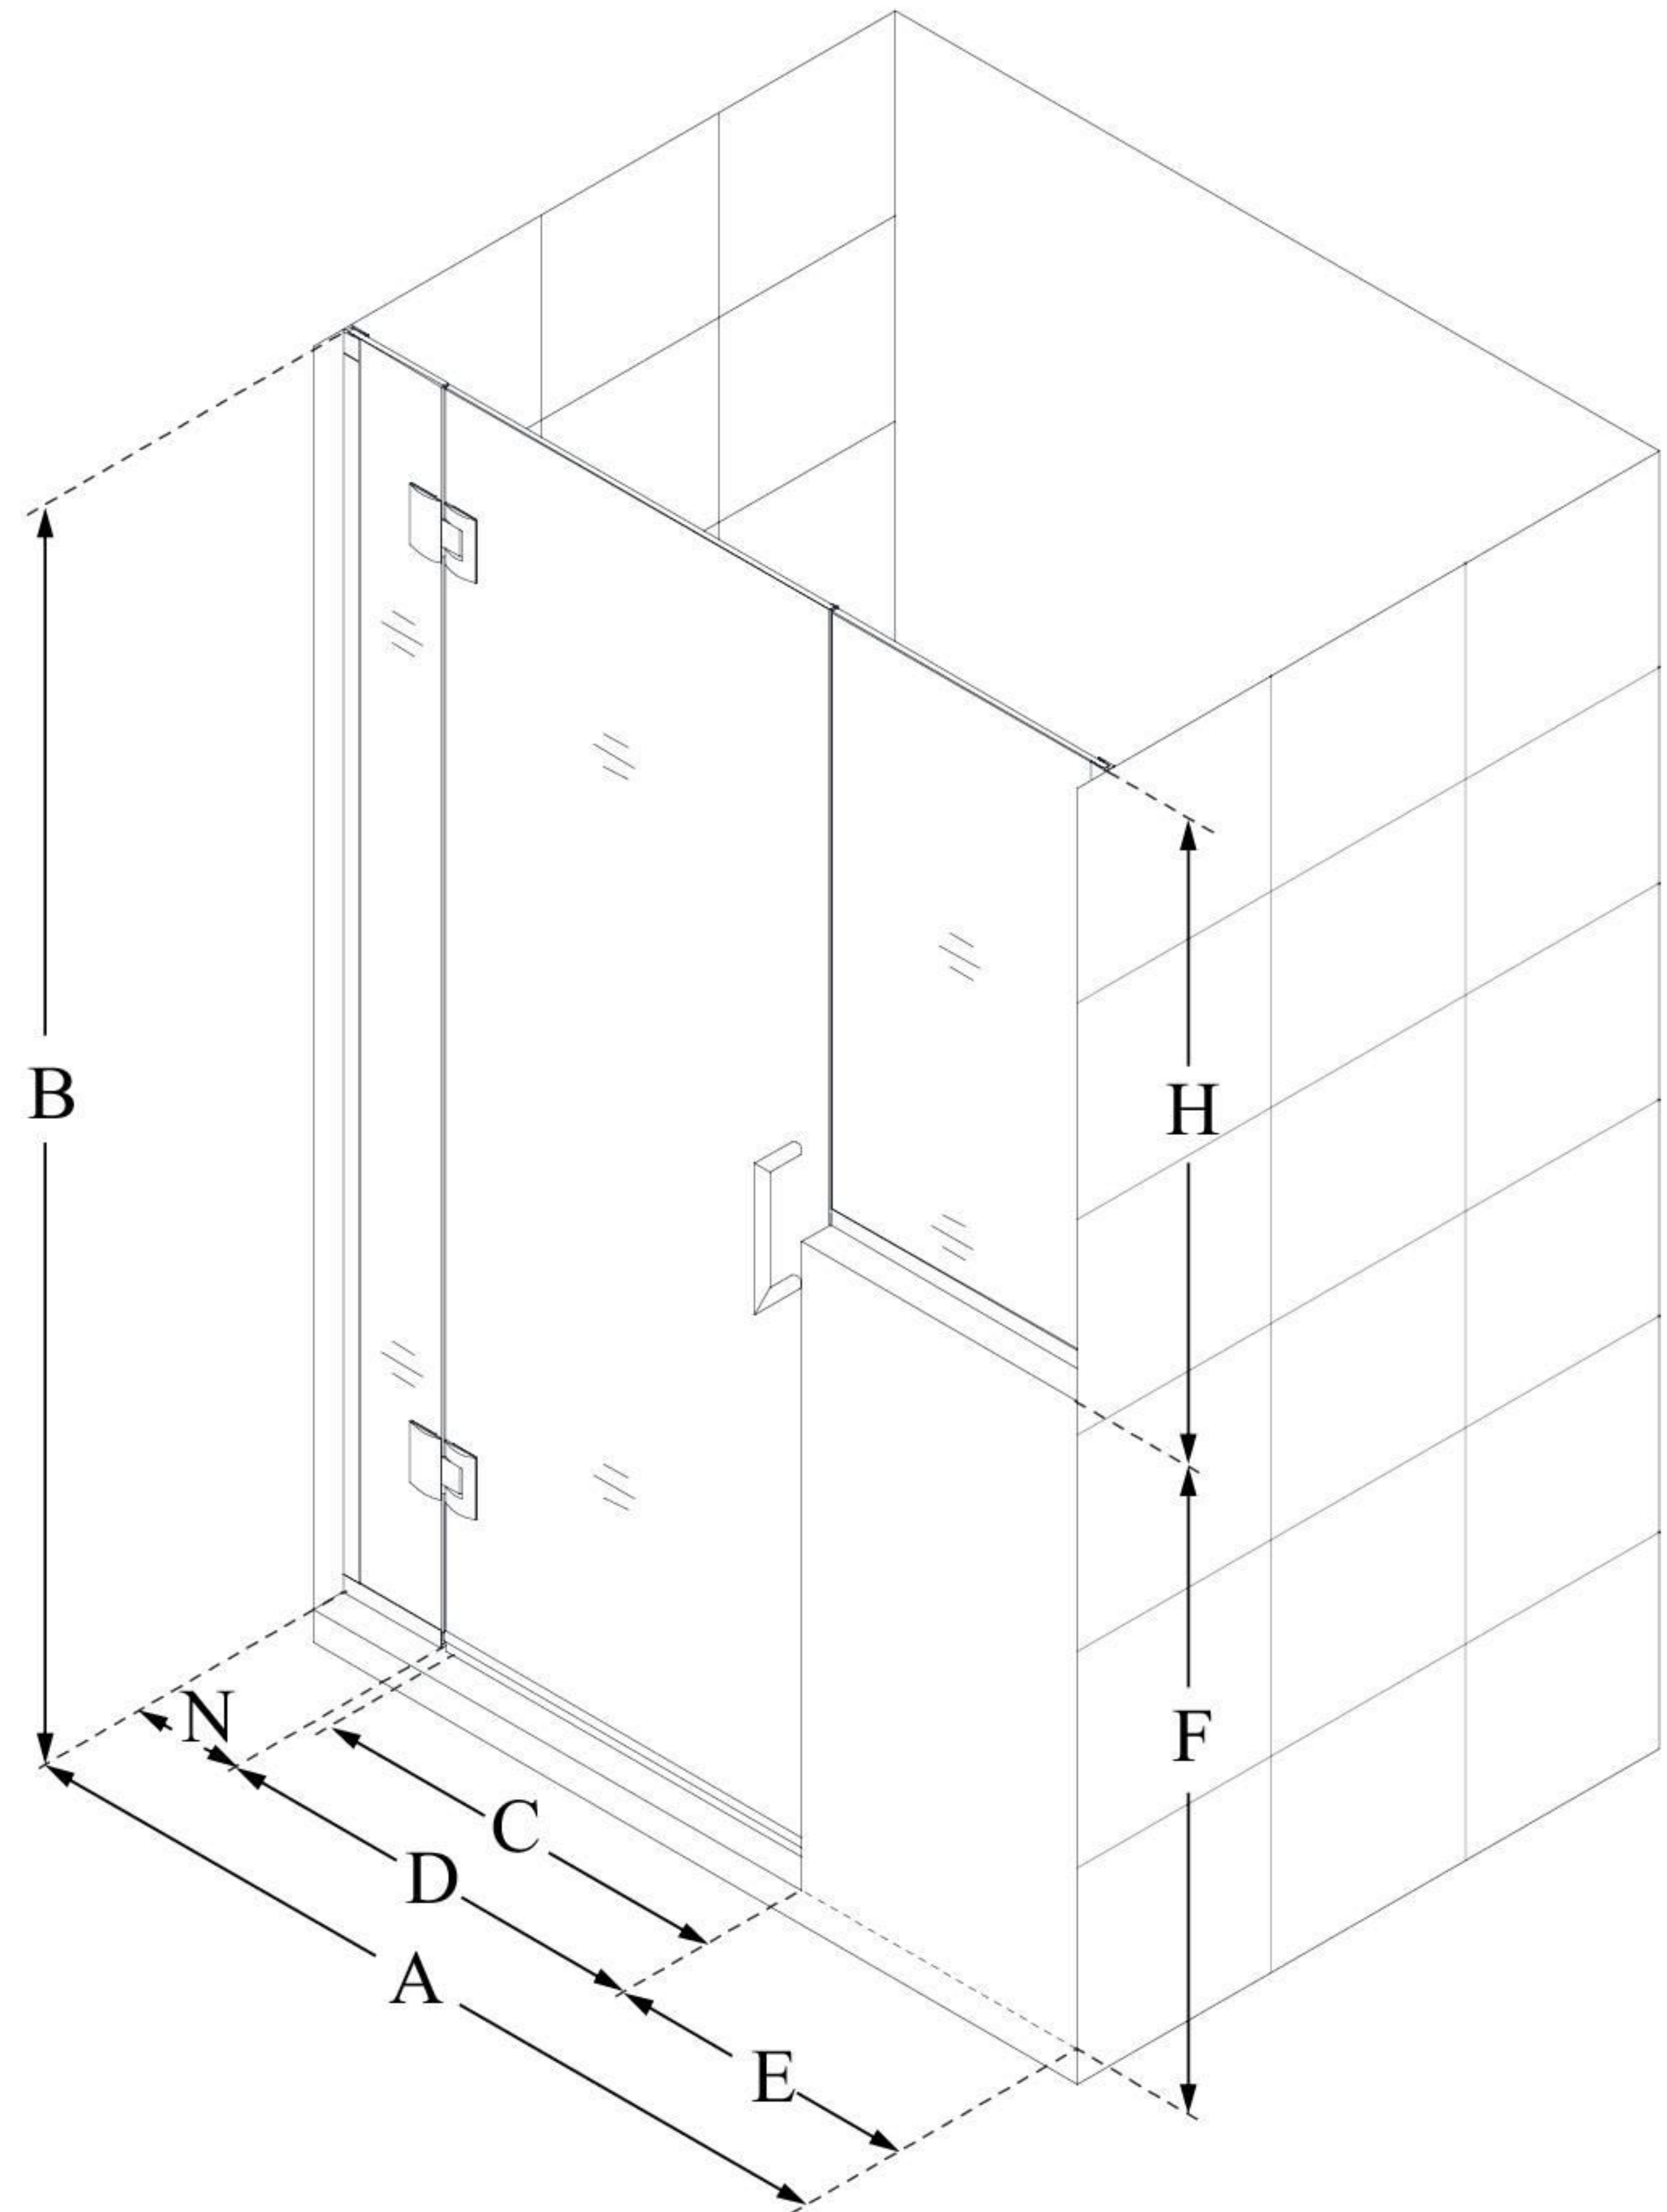

# UNIDOOR-X

DreamLine Unidoor-X 53-53  
1/2" W x 72" H Frameless Hinged  
Shower Door, Clear Glass

**SWING DOOR**

## CONFIGURATION DIMENSIONS:

**A: 53 - 53 1/2"**

MODEL WIDTH

**B: 72"**

MODEL HEIGHT

**C: 22"**

ACCESS WIDTH

**D: 23"**

DOOR WIDTH

**E: 24"**

INLINE BUTTRESS PANEL WIDTH

**F: 38"**

BUTTRESS WALL HEIGHT

**H: 34"**

BUTTRESS GLASS HEIGHT

**N: 6"**

HINGE PANEL WIDTH

DreamLine reserves the right to update or modify the hardware or materials pictured without prior notice for the purpose of product improvement and customer satisfaction.