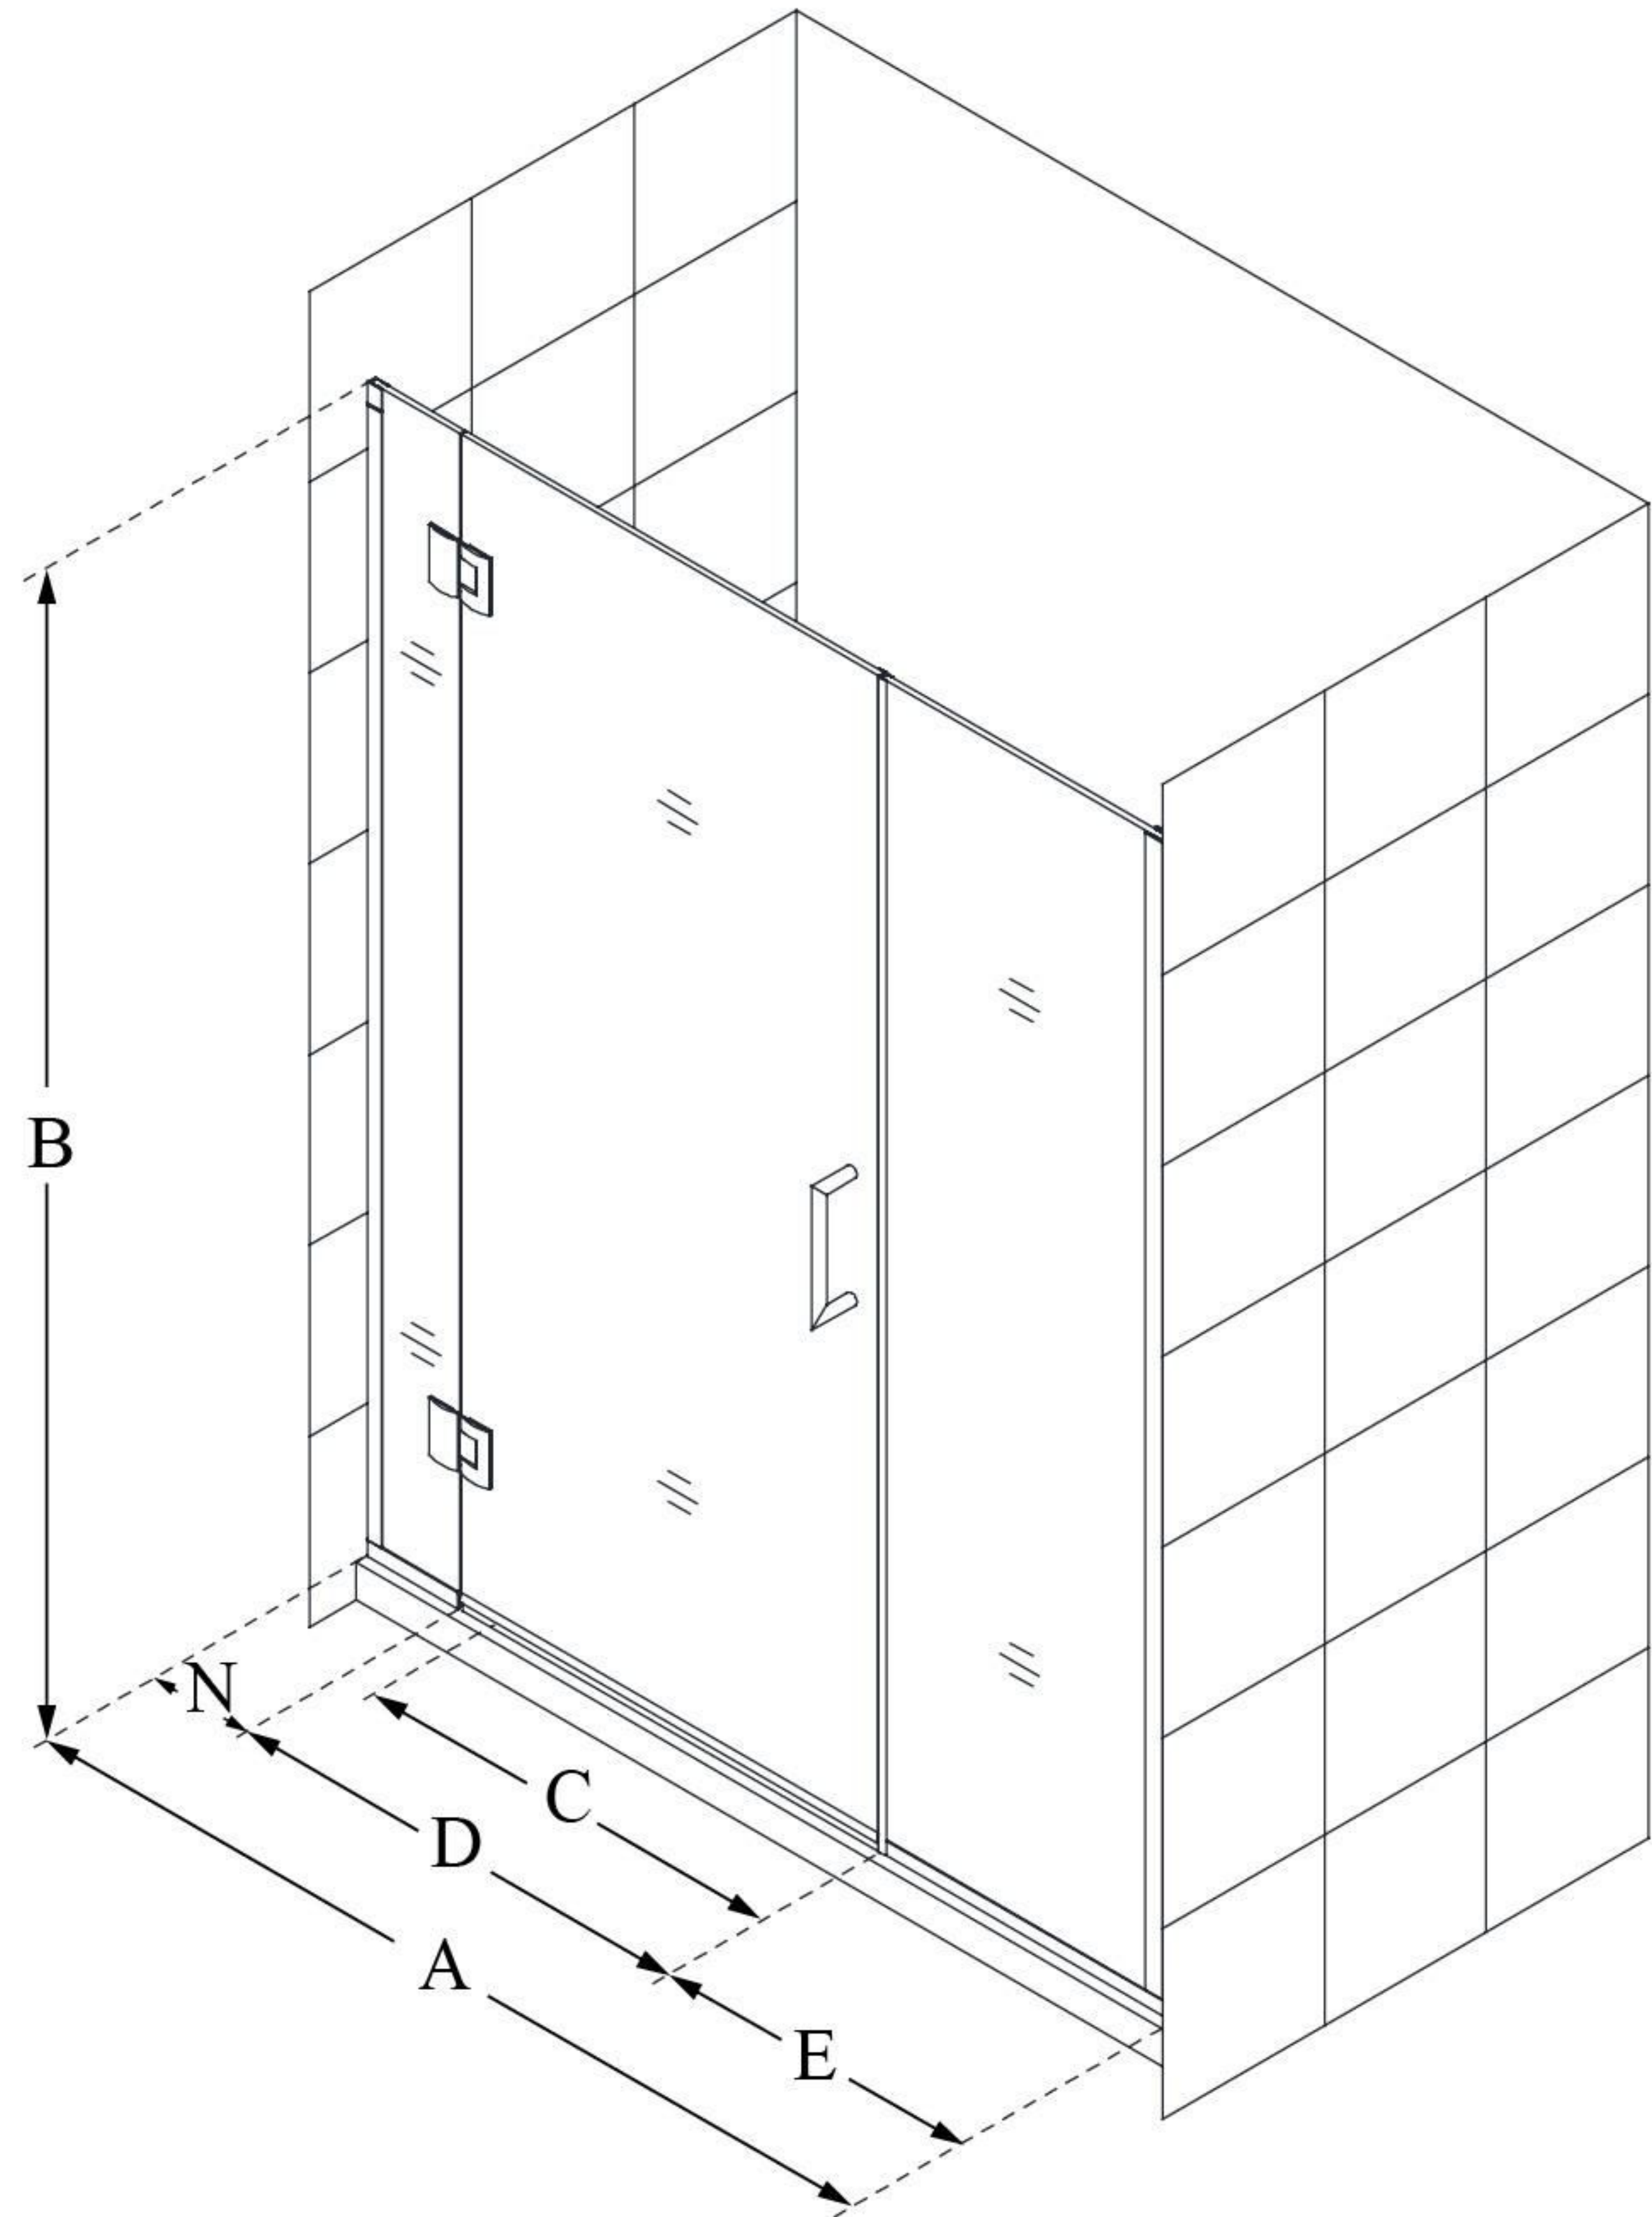

D1232272

UNIDOOR-X

DreamLine Unidoor-X 51-51 1/2" W
x 72" H Frameless Hinged Shower
Door, Clear Glass

SWING DOOR

CONFIGURATION DIMENSIONS:

A: 51 - 51 1/2"

MODEL WIDTH

B: 72"

MODEL HEIGHT

C: 22"

ACCESS WIDTH

D: 23"

DOOR WIDTH

E: 22"

INLINE PANEL WIDTH

N: 6"

HINGE PANEL WIDTH

DreamLine reserves the right to update or modify the hardware or materials pictured without prior notice for the purpose of product improvement and customer satisfaction.