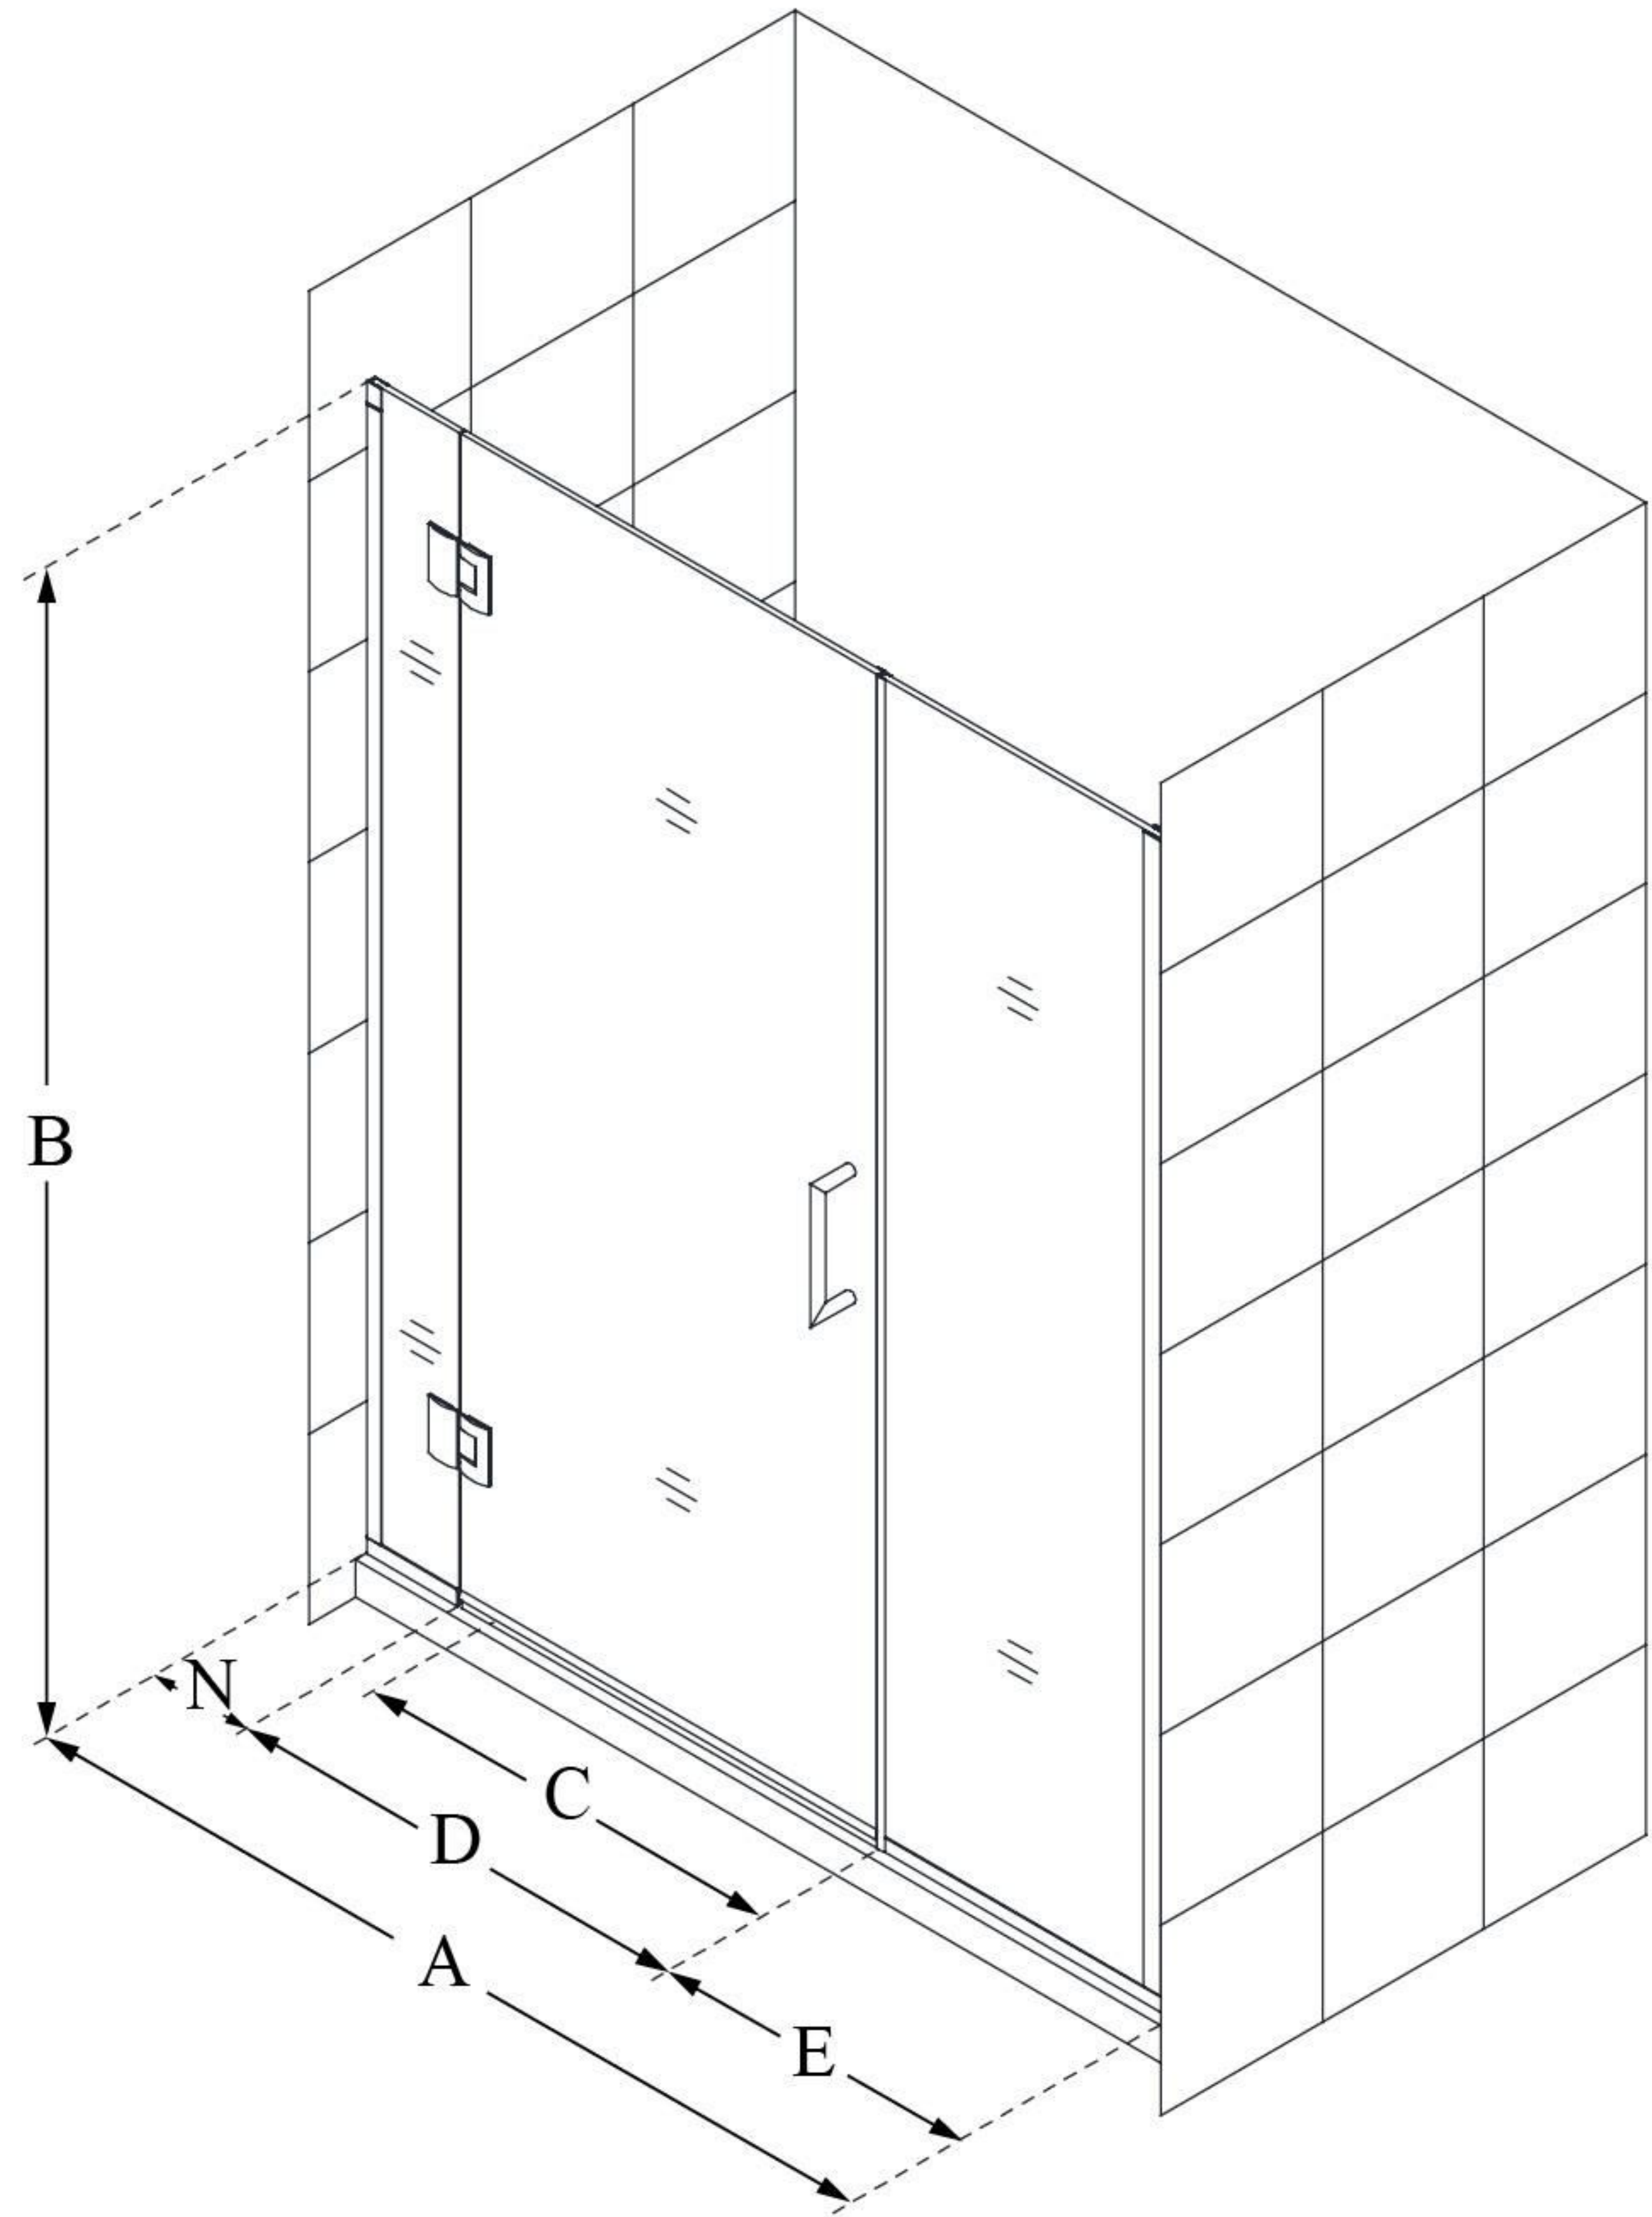

D12322572

UNIDOOR-X

DreamLine Unidoor-X 51 1/2-52" W
x 72" H Frameless Hinged Shower
Door, Clear Glass

SWING DOOR

CONFIGURATION DIMENSIONS:

A: 51 1/2 - 52"

MODEL WIDTH

B: 72"

MODEL HEIGHT

C: 22"

ACCESS WIDTH

D: 23"

DOOR WIDTH

E: 22 1/2"

INLINE PANEL WIDTH

N: 6"

HINGE PANEL WIDTH

DreamLine reserves the right to update or modify the hardware or materials pictured without prior notice for the purpose of product improvement and customer satisfaction.