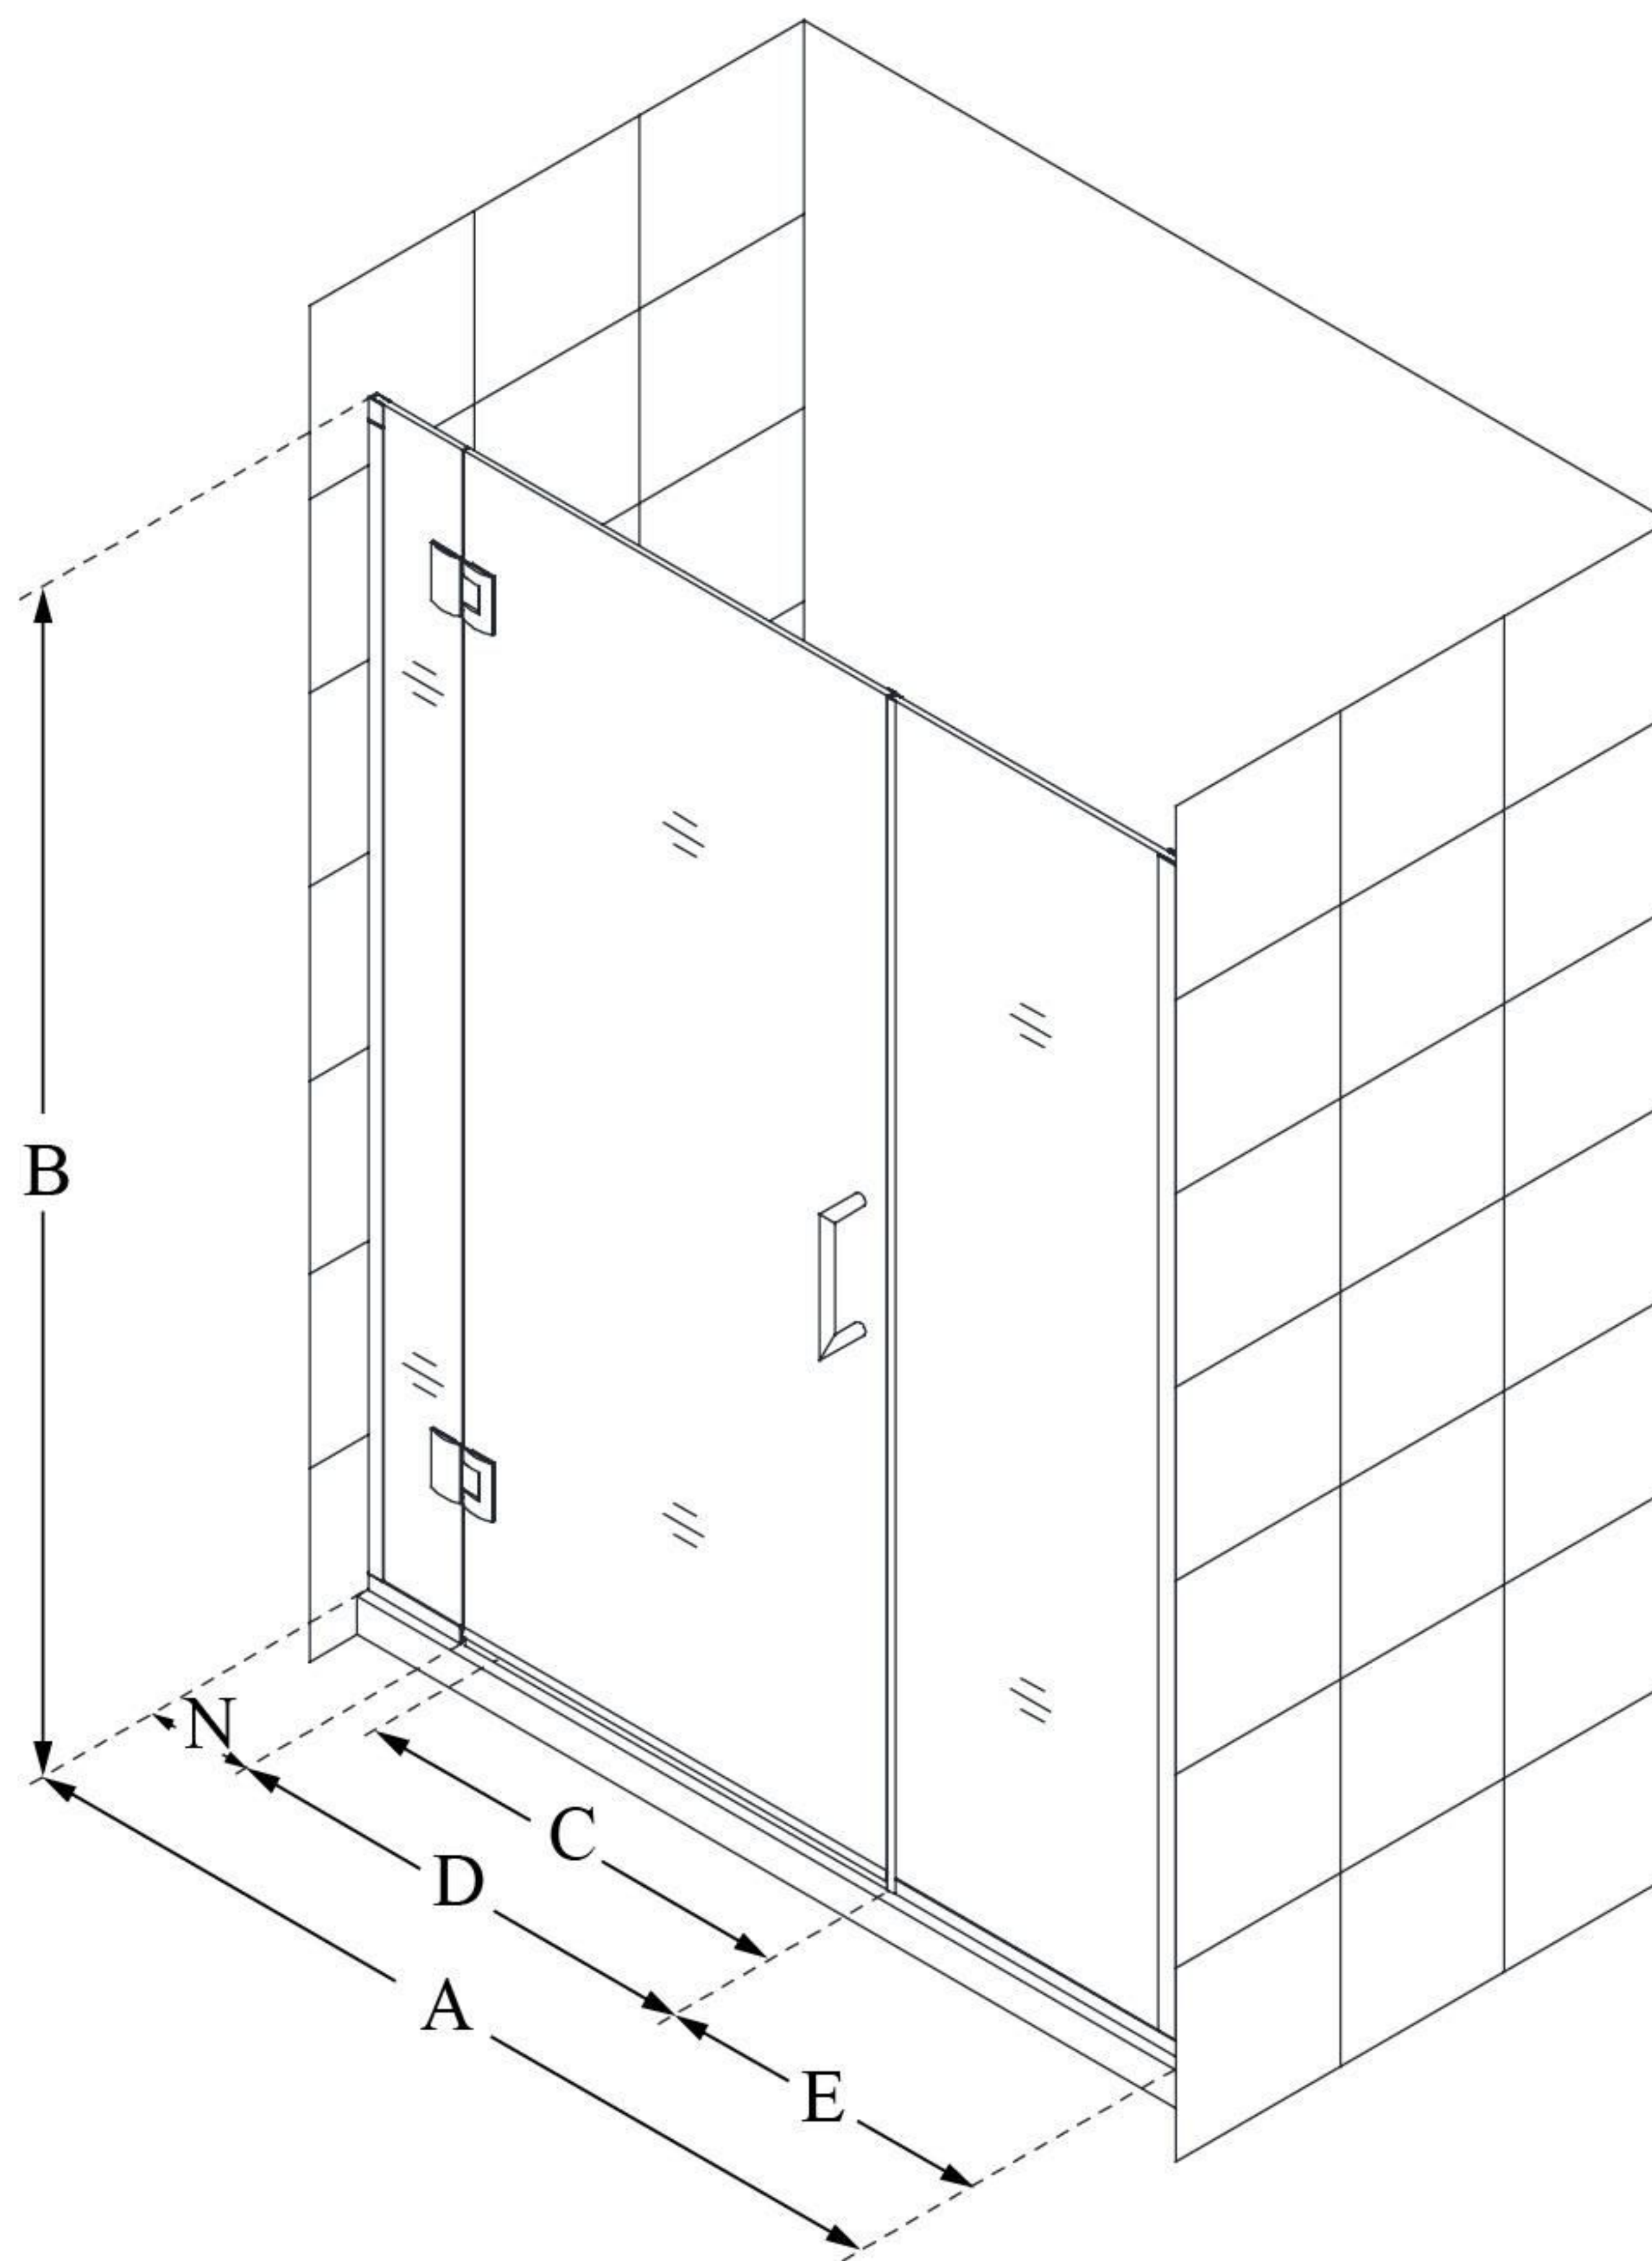

## UNIDOOR-X

DreamLine Unidoor-X 43 1/2-  
44" W x 72" H Frameless Hinged  
Shower Door, Clear Glass

**SWING DOOR**

### CONFIGURATION DIMENSIONS:

**A: 43 1/2 - 44"**

MODEL WIDTH

**B: 72"**

MODEL HEIGHT

**C: 22"**

ACCESS WIDTH

**D: 23"**

DOOR WIDTH

**E: 14 1/2"**

INLINE PANEL WIDTH

**N: 6"**

HINGE PANEL WIDTH

DreamLine reserves the right to update or modify the hardware or materials pictured without prior notice for the purpose of product improvement and customer satisfaction.