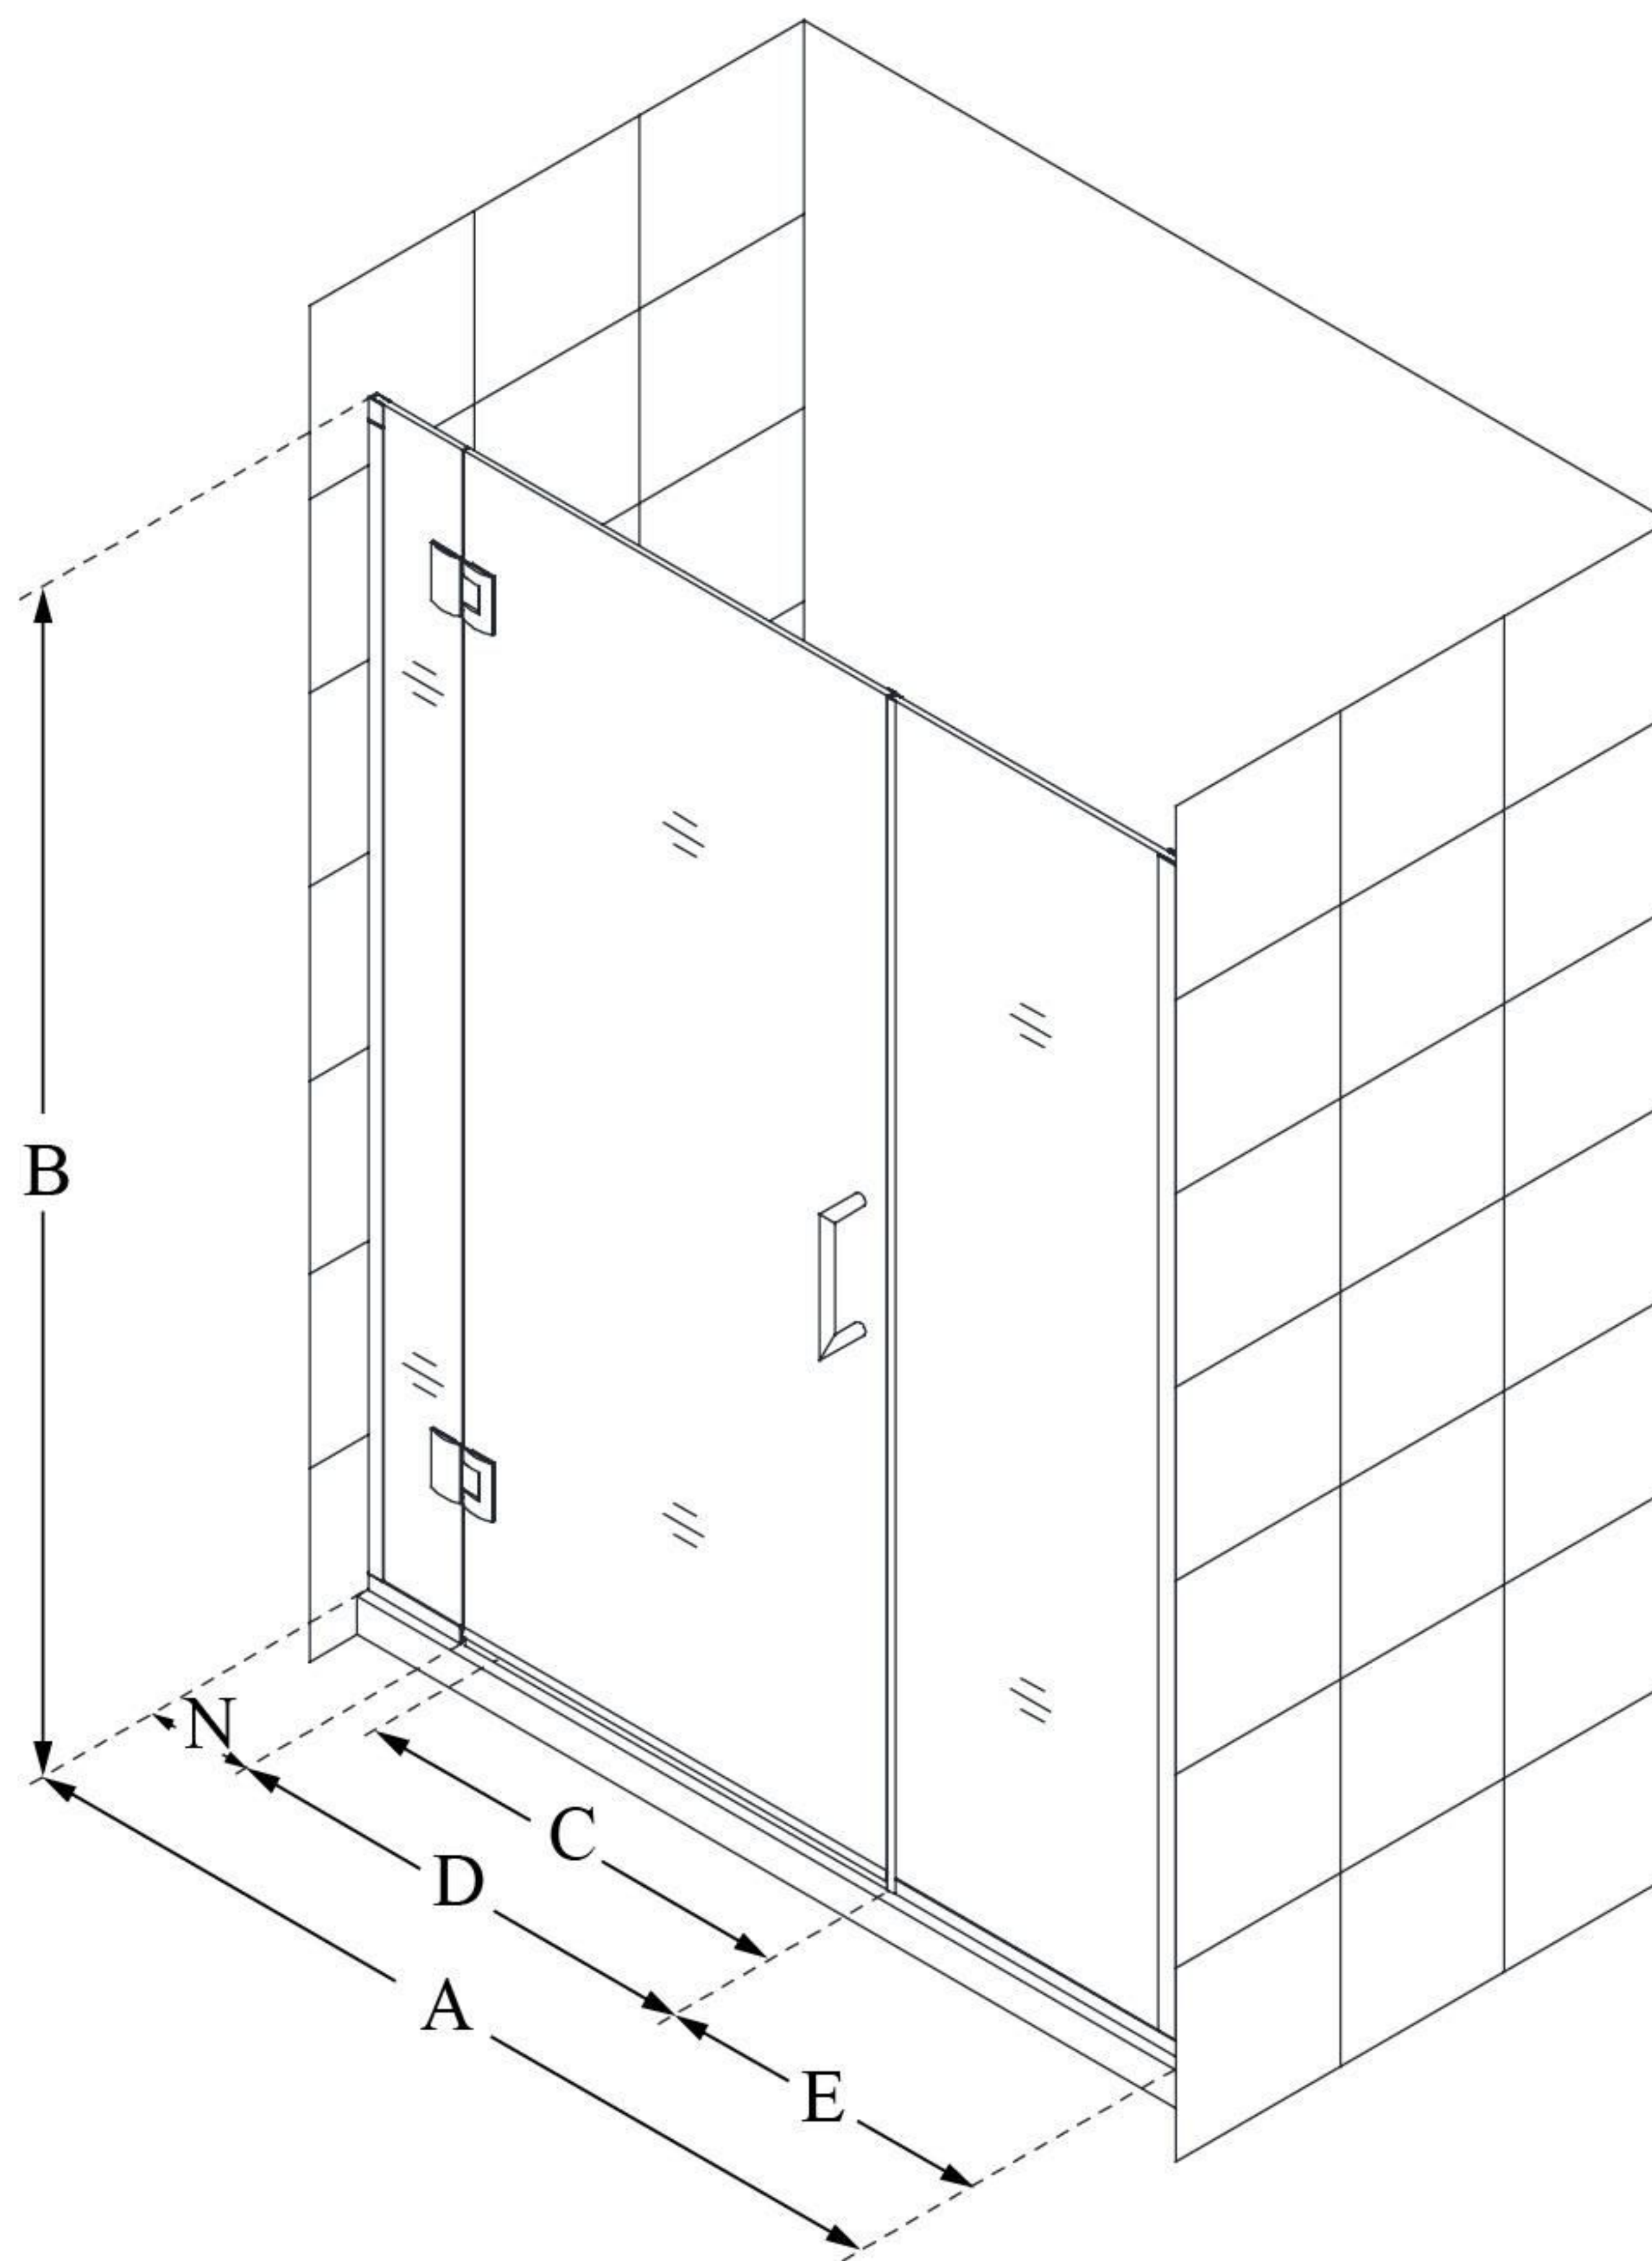

D1230672

UNIDOOR-X

DreamLine Unidoor-X 35-35
1/2" W x 72" H Frameless Hinged
Shower Door, Clear Glass

SWING DOOR

CONFIGURATION DIMENSIONS:

A: 35 - 35 1/2"

MODEL WIDTH

B: 72"

MODEL HEIGHT

C: 22"

ACCESS WIDTH

D: 23"

DOOR WIDTH

E: 6"

INLINE PANEL WIDTH

N: 6"

HINGE PANEL WIDTH

DreamLine reserves the right to update or modify the hardware or materials pictured without prior notice for the purpose of product improvement and customer satisfaction.