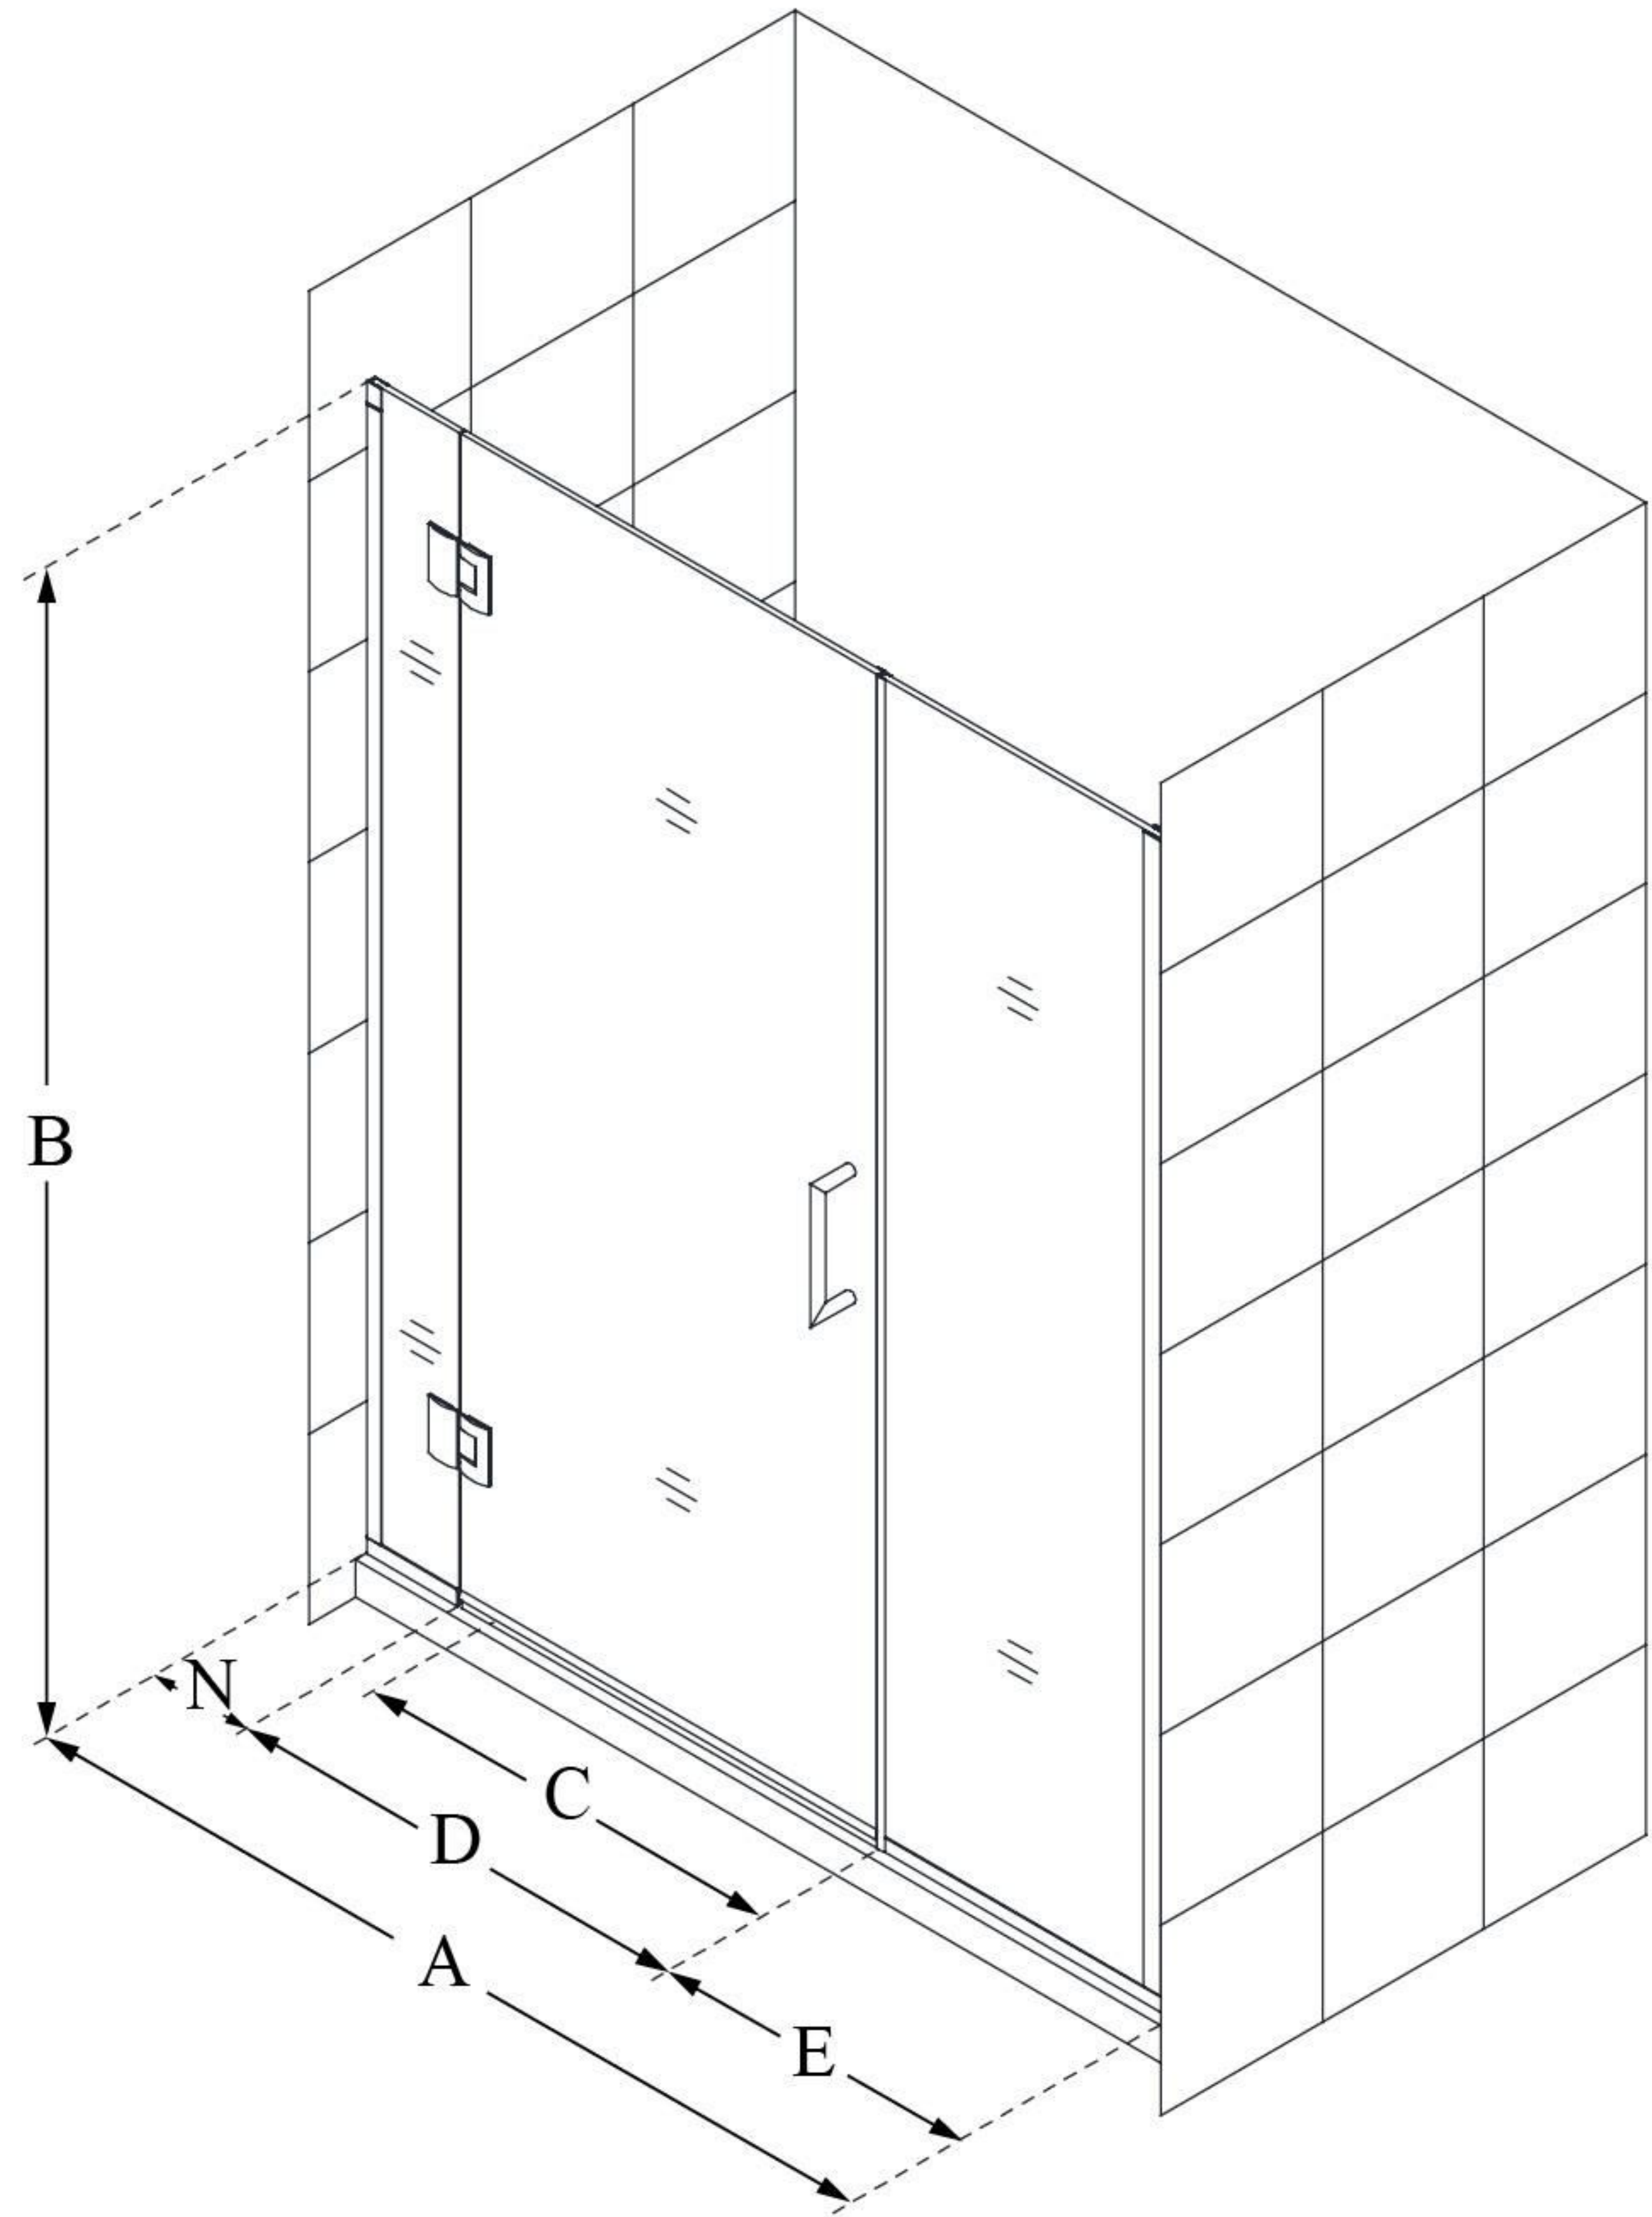

## UNIDOOR-X

DreamLine Unidoor-X 35 1/2-  
36" W x 72" H Frameless Hinged  
Shower Door, Clear Glass

**SWING DOOR**

### CONFIGURATION DIMENSIONS:

**A: 35 1/2 - 36"**

MODEL WIDTH

**B: 72"**

MODEL HEIGHT

**C: 22"**

ACCESS WIDTH

**D: 23"**

DOOR WIDTH

**E: 6 1/2"**

INLINE PANEL WIDTH

**N: 6"**

HINGE PANEL WIDTH

DreamLine reserves the right to update or modify the hardware or materials pictured without prior notice for the purpose of product improvement and customer satisfaction.