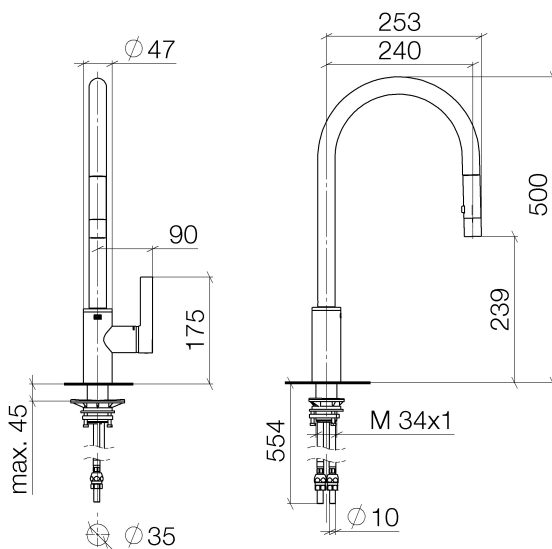

Kitchen sink - Tara Ultra

Single-lever mixer pull-down with spray function - Dark Platinum matte

Article number: 33 870 875-99 0010

- 9-1/2" Projection
- Swiveling spout 360°
- Laminar and spray function
- Total height 19-5/8"
- 9-1/2" height to aerator/spout outlet
- 1-3/8" hole diameter
- 2x 10 mm flexible supply lines including 3/8" US adapters
- 59" metal shower hose
- Sprayface with descaling system
- Water flow rate limited to max. 1.5 gpm
- lead-free
- (ADA)
- Internal backflow preventer.
- Push button locks into spray mode when pressed. To switch back to laminar flow the water must be turned off.

Dark Platinum matte

Dimensional drawing

All dimensions in mm / inch = mm x 0,0394

Kitchen sink - Tara Ultra

Single-lever mixer pull-down with spray function - Dark Platinum matte

Article number: 33 870 875-99 0010

Kitchen sink - Tara Ultra

Single-lever mixer pull-down with spray function - Dark Platinum matte

Article number: 33 870 875-99 0010

Other surface finishes

polished chrome

33 870 875-00 0010

platinum matte

33 870 875-06 0010