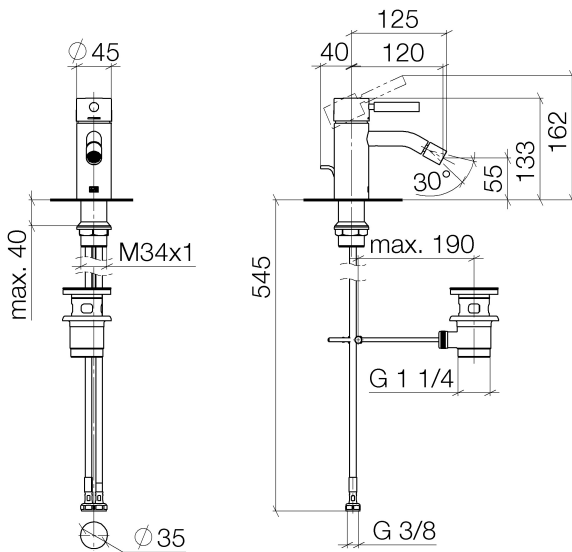

Bidet - Meta

Single-lever bidet mixer with drain - polished chrome

Article number: 33 600 660-00

- 4-7/8" Projection
- European drain with overflow
- swivels 15°
- Round aerated stream
- Total height 5-1/4"
- Height to aerator/spout outlet 2-1/8"
- 1-3/8" hole diameter
- 2x 10 mm European flexible supply lines
- Water flow rate limited to max. 1.5 gpm
- (ADA)

polished chrome

Accessory is required for this item.

Dimensional drawing

All dimensions in mm / inch = mm x 0,0394

Bidet - Meta

Single-lever bidet mixer with drain - polished chrome

Article number: 33 600 660-00

Flow rate chart

Bidet - Meta

Single-lever bidet mixer with drain - polished chrome

Article number: 33 600 660-00

Other surface finishes

platinum matte
33 600 660-06

black matte
33 600 660-33

More custom finish options are available via special production (xTra Service). Please see our finish matrix for availability and pricing or contact a Dornbracht representative.

Required article

04 30 04 045 00 90
Flexible supply line 3/8" -

04 11 01 023 00-00
Drain - polished chrome