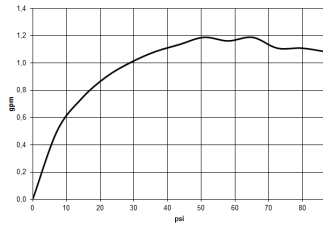

**Sink - Meta**

**META PURE Single-lever lavatory mixer with extended shank without drain - platinum matte**

Article number: 33 534 665-06 0010

- 7-7/8" Projection
- Progressive temperature cartridge
- Swiveling spout 360°
- Round aerated stream
- Total height 15-5/8"
- Height to aerator/spout outlet 11-3/4"
- 1-3/8" hole diameter
- 2 x pressure hose with 3/8" compression fitting
- Water flow rate limited to max. 1.2 gpm
- lead-free
- For combination with vessel sinks.

platinum matte

**Dimensional drawing**

All dimensions in mm / inch = mm x 0,0394

## Flow rate chart