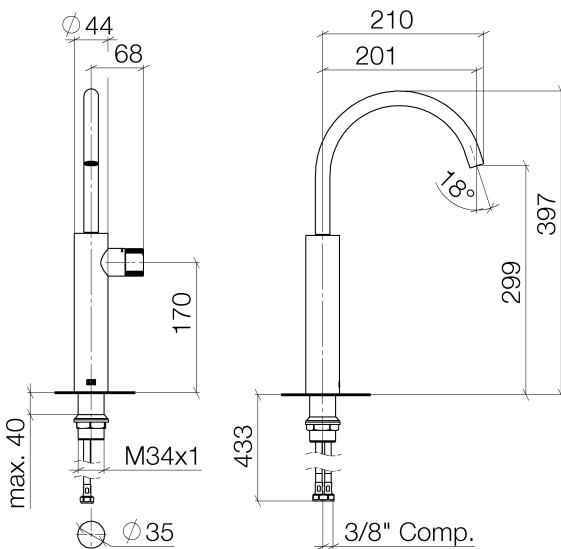

**Sink - Meta**

**META PURE Single-lever lavatory mixer with extended shank without drain - platinum matte**

Article number: 33 534 665-06 0010

- 7-7/8" Projection
- Progressive temperature cartridge
- Swiveling spout 360°
- Round aerated stream
- Total height 15-5/8"
- Height to aerator/spout outlet 11-3/4"
- 1-3/8" hole diameter
- 2 x pressure hose with 3/8" compression fitting
- Water flow rate limited to max. 1.2 gpm
- lead-free
- For combination with vessel sinks.

platinum matte

**Dimensional drawing**

All dimensions in mm / inch = mm x 0,0394

## Sink - Meta

META PURE Single-lever lavatory mixer with extended shank without drain - platinum matte

Article number: 33 534 665-06 0010