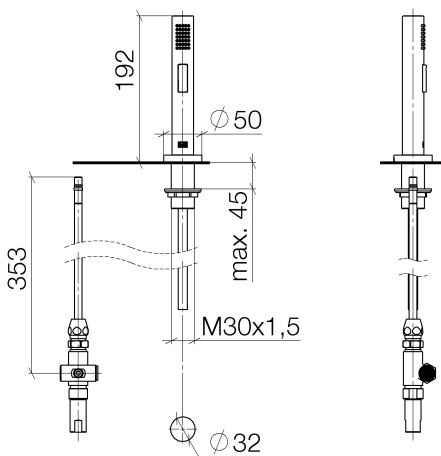

Kitchen sink - Series-various
Side spray set - Dark Platinum matte
Article number: 27 721 970-99

- With round flange
- Spray mode
- Integrated diverter
- Total height 7-1/2"
- Side spray hole diameter 1-1/4"
- Fabric braided spray hose 59"
- Sprayface with descaling system
- lead-free
- Fittings group in compliance with DIN 4109: 1
- For combination with TARA ULTRA, TARA CLASSIC, TARA, ELIO and META.02 series
- Internal backflow preventer.
- Button has to be pressed while using.

Dark Platinum matte

Dimensional drawing

All dimensions in mm / inch = mm x 0,0394

Kitchen sink - Series-various
Side spray set - Dark Platinum matte
Article number: 27 721 970-99

Kitchen sink - Series-various
Side spray set - Dark Platinum matte
Article number: 27 721 970-99