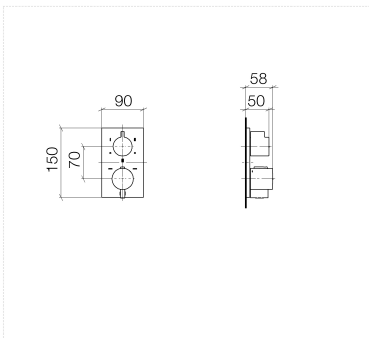

## Shower - MEM

Concealed thermostat with three-way volume control - Cyprum

Article number: 36 428 670-49 0010

- Diverter with integrated volume control and integrated stops
- Cover plate 5-7/8" x 3-1/2"
- Temperature control handle with safety lock at 100 °F/ 38°C
- Max. temperature can be set on the trim
- (ADA)

## Dimensional drawing

All dimensions in mm / inch = mm x 0,0394